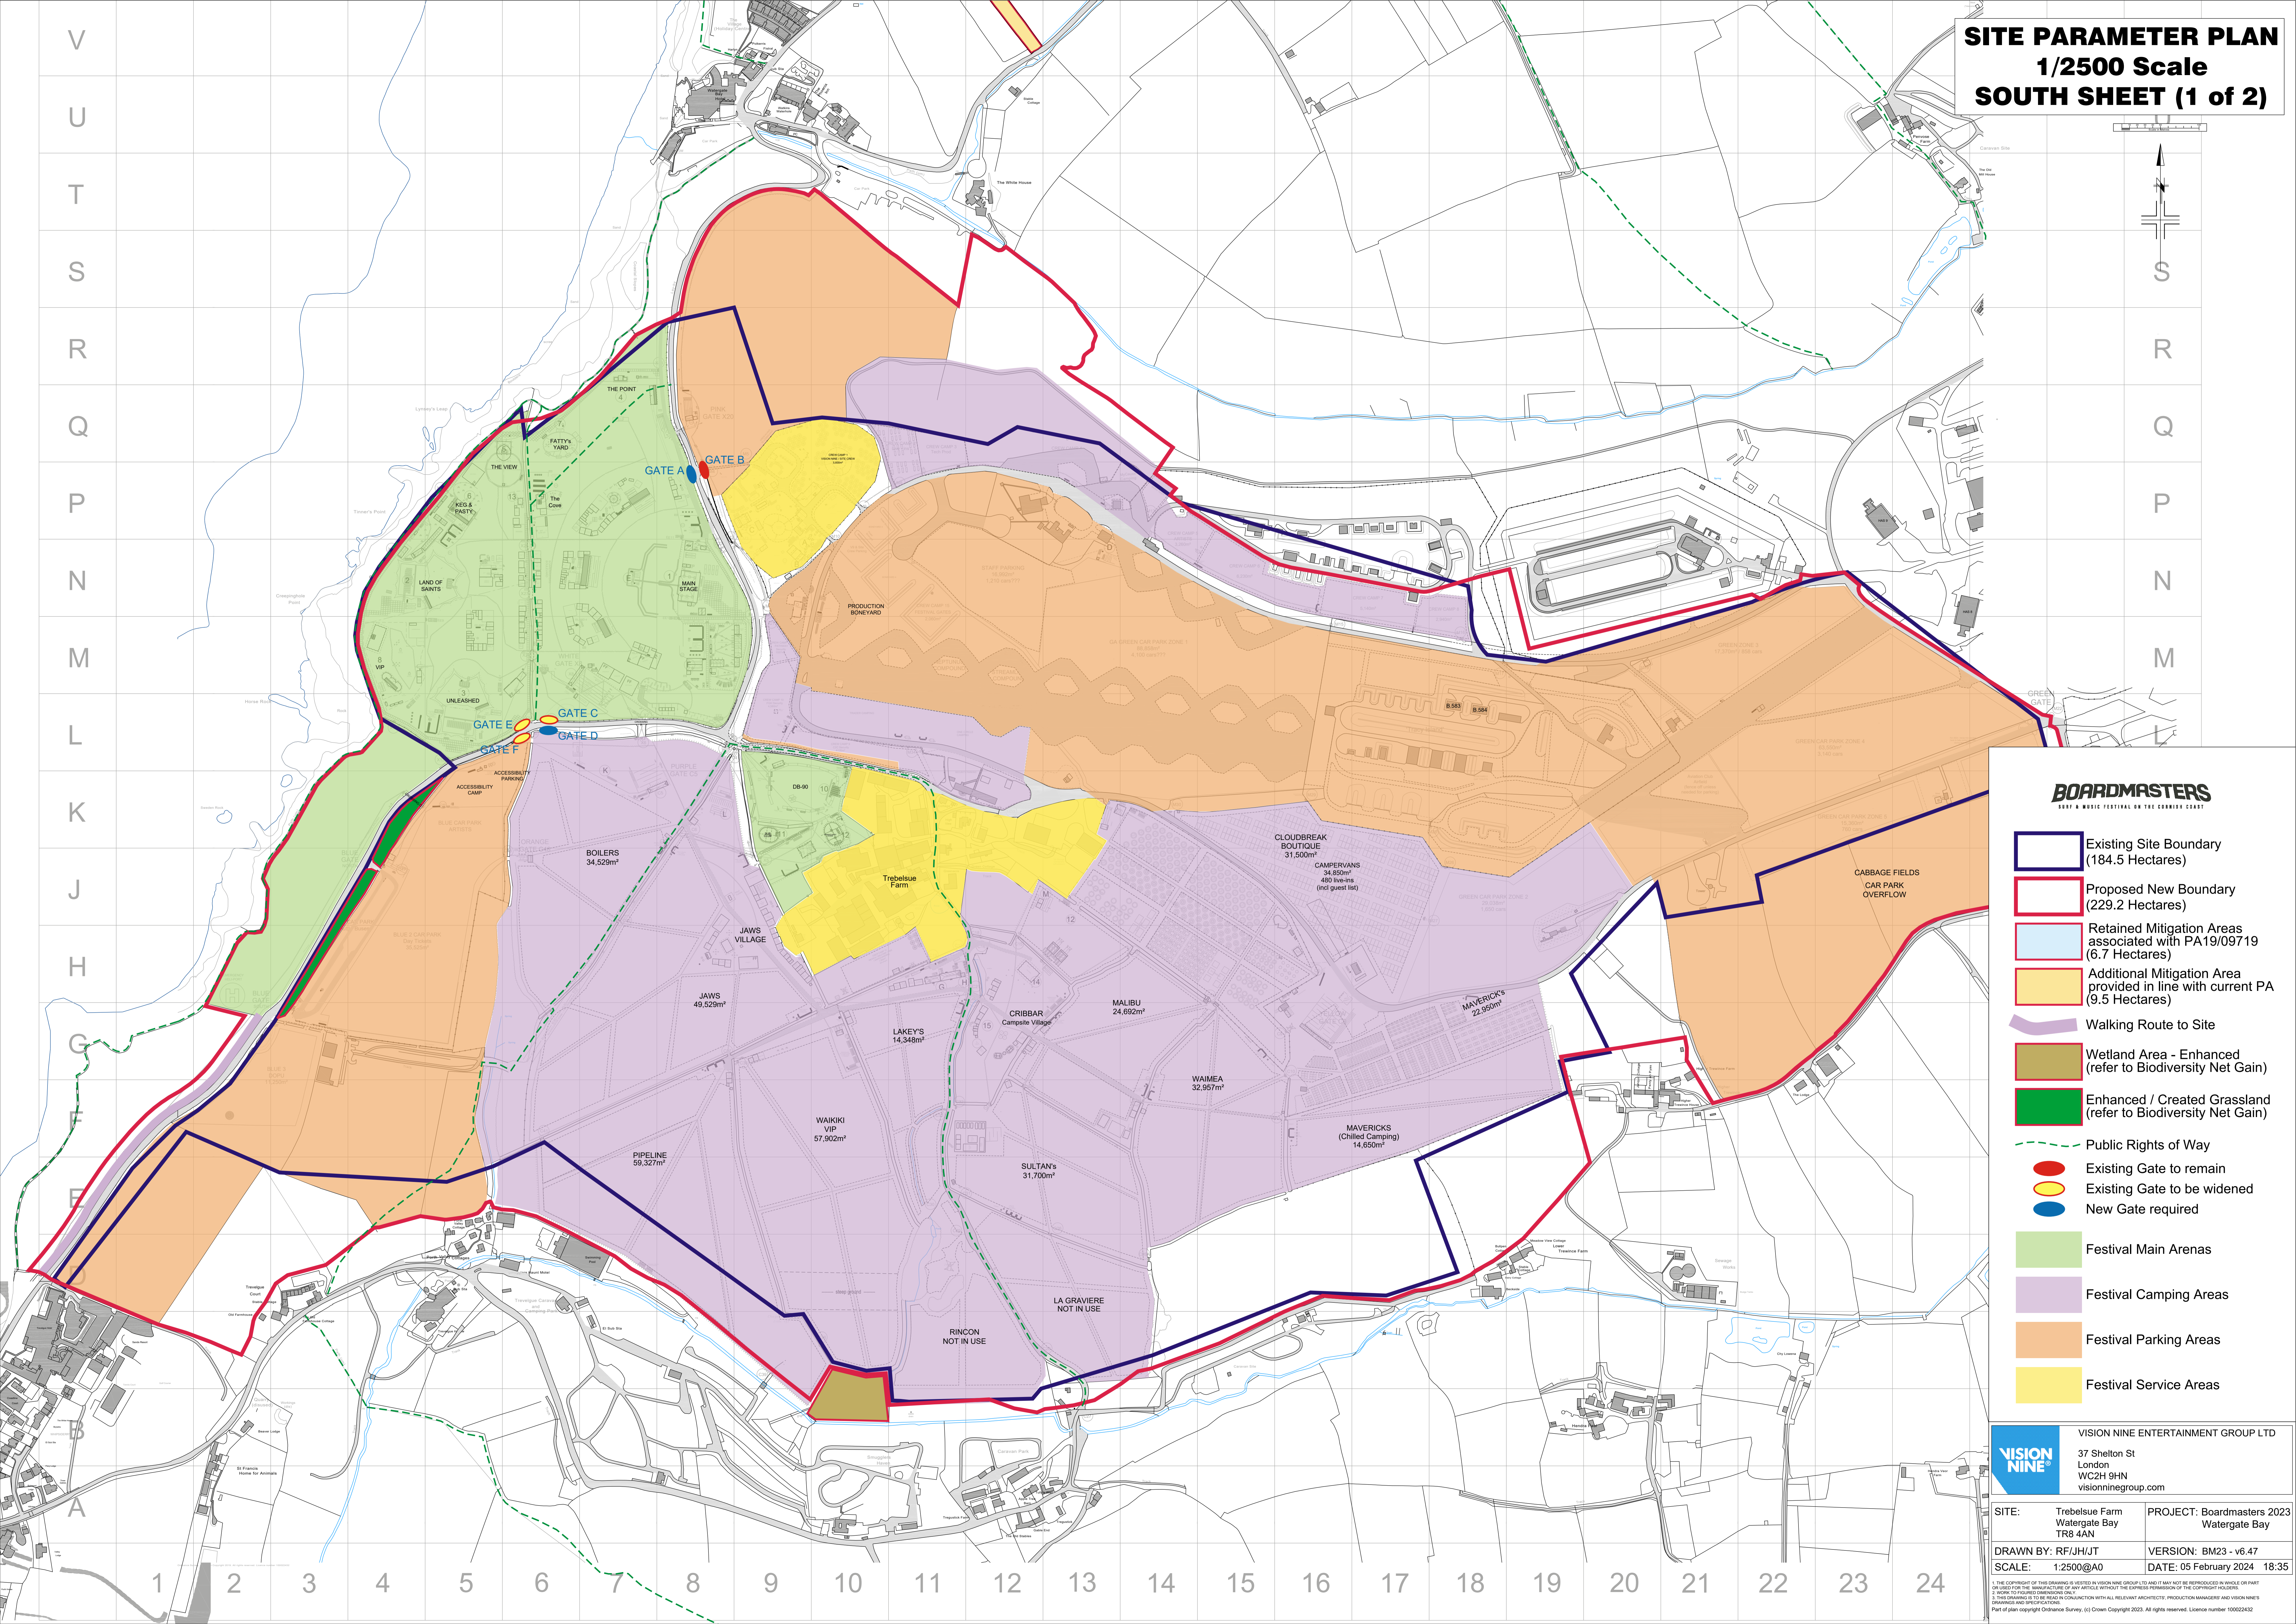

SITE PARAMETER PLAN
1/2500 Scale
SOUTH SHEET (1 of 2)

VISION NINE VISION NINE ENTERTAINMENT GROUP LTD
37 Shelton St
London
WC2H 9HN
visionninegroup.com

SITE: Trebelsue Farm Watergate Bay TR8 4AN	PROJECT: Boardmasters 2023 Watergate Bay
DRAWN BY: RF/JH/JT	VERSION: BM23 - v6.47
SCALE: 1:2500@A0	DATE: 05 February 2024 18:35