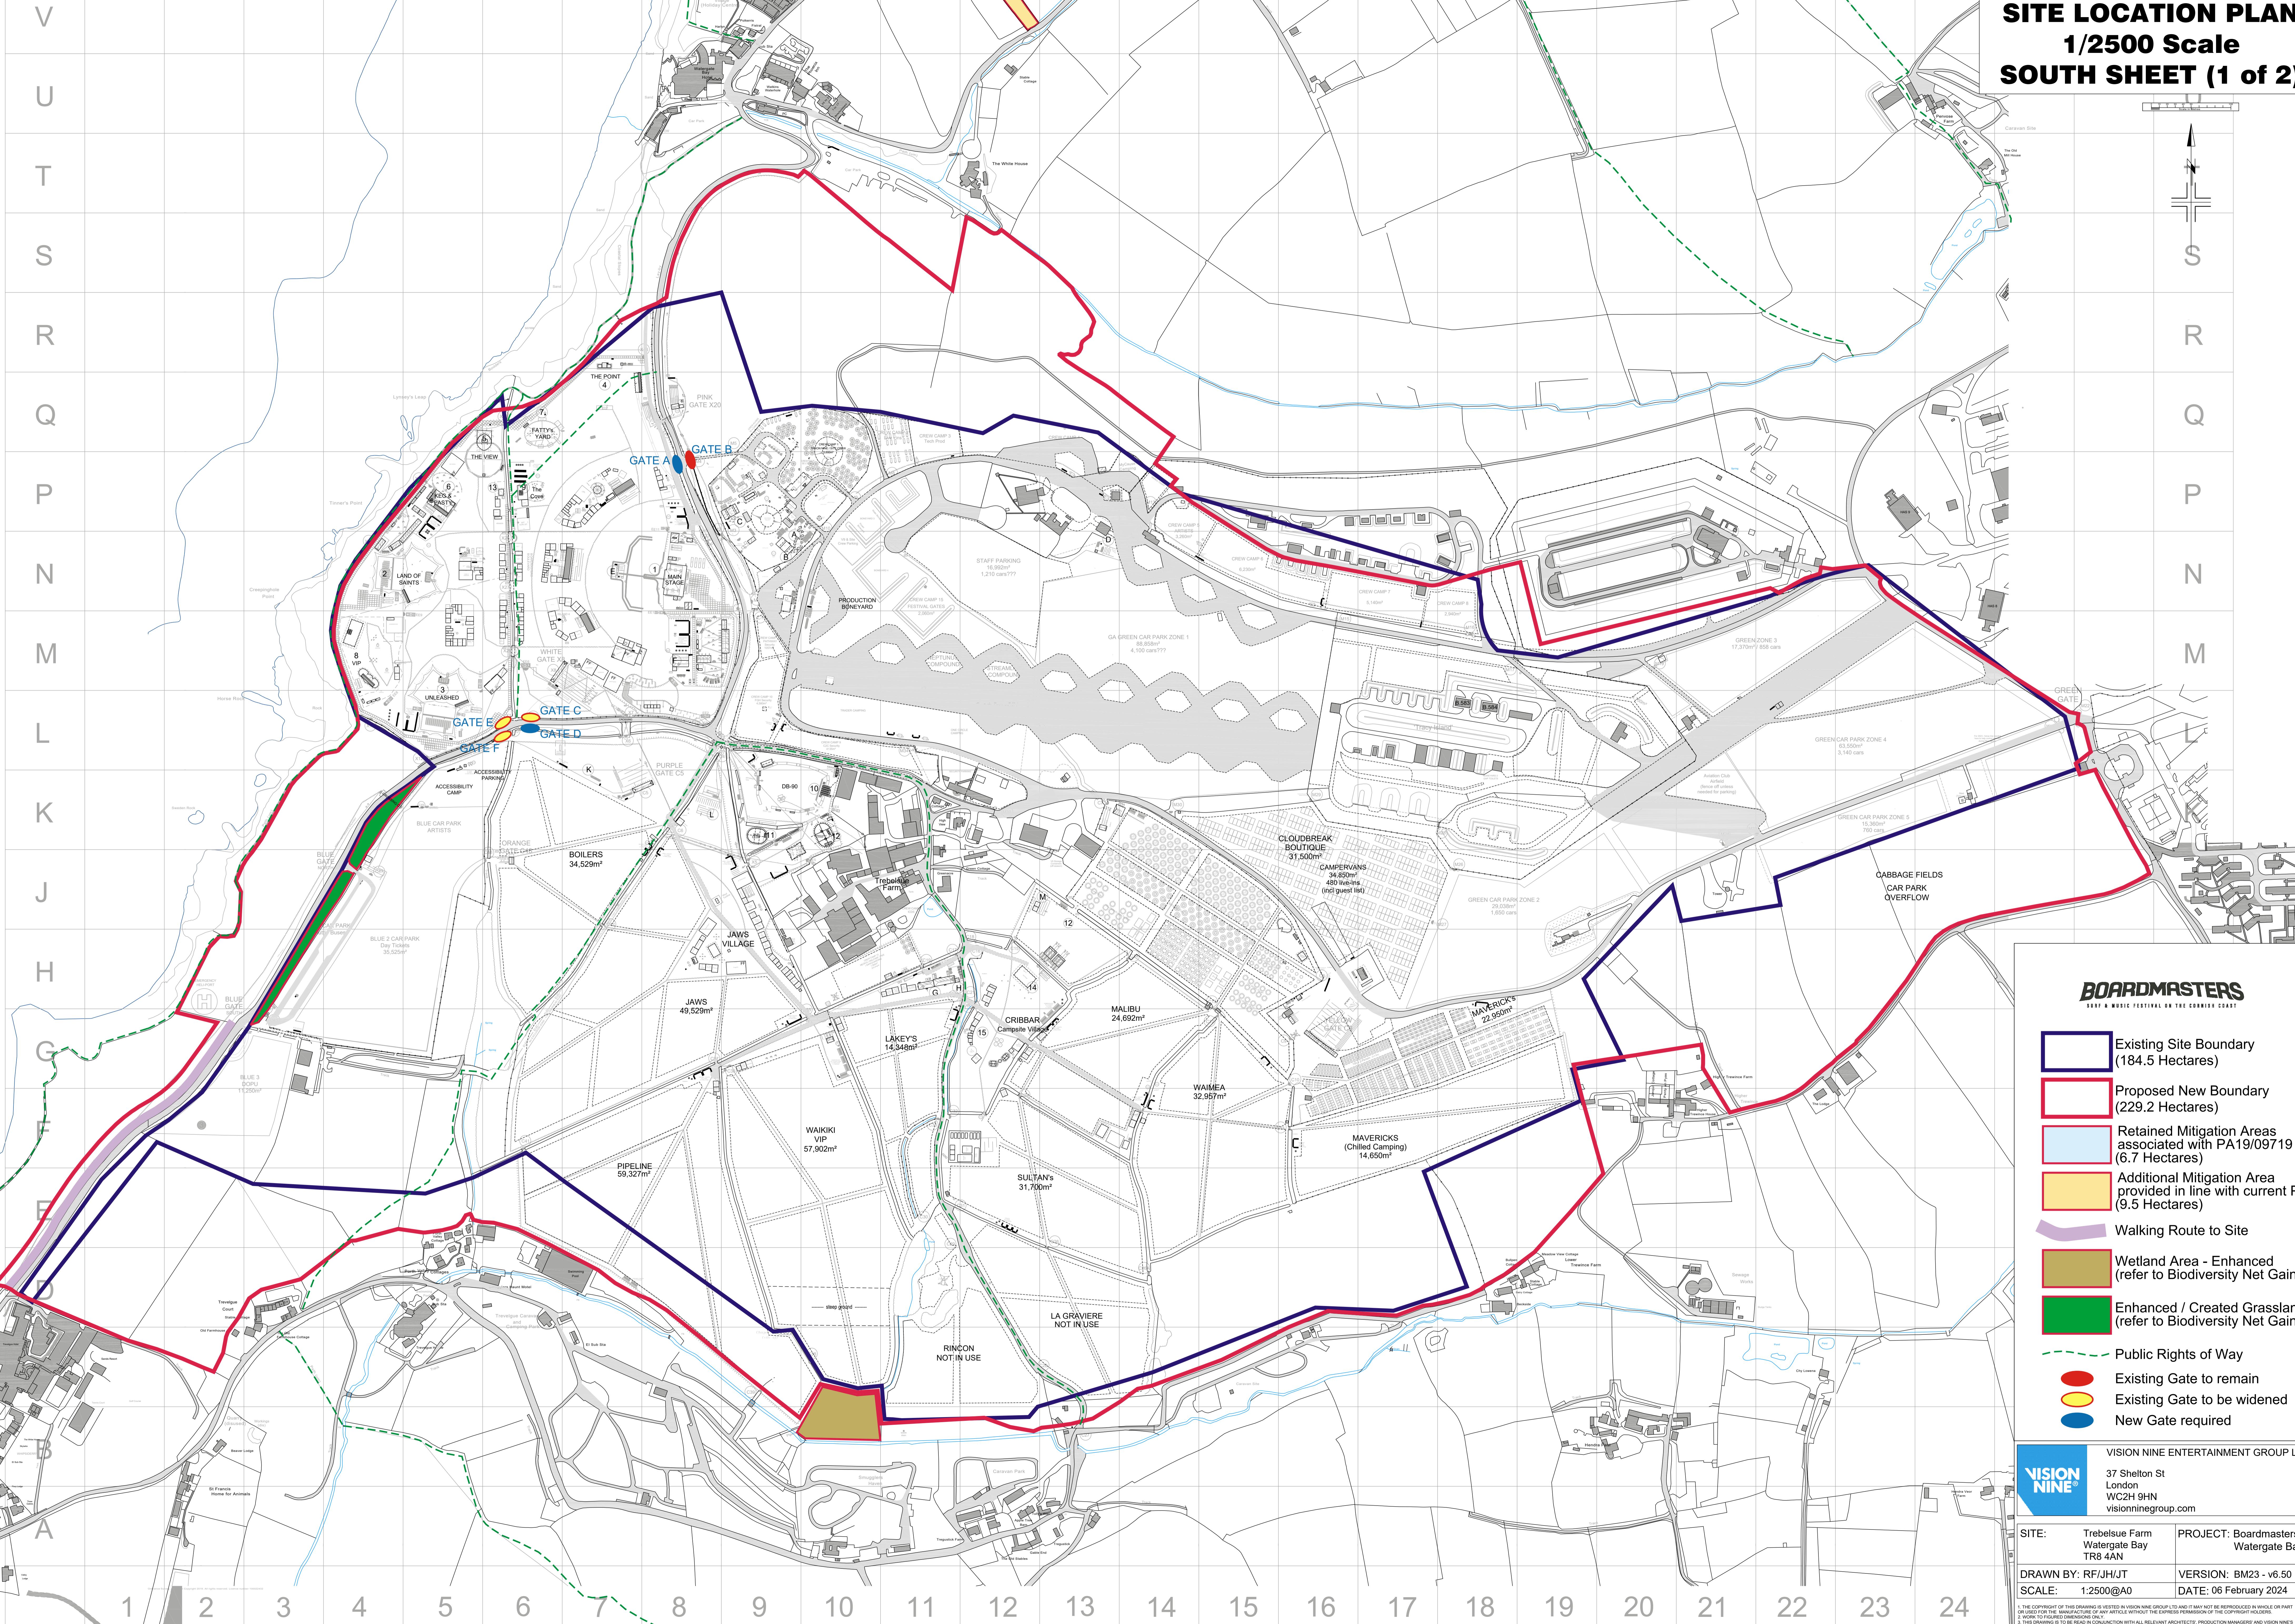

SITE LOCATION PLAN
1/2500 Scale
SOUTH SHEET (1 of 2)

BOARDMASTERS
SEAF & MUSIC FESTIVAL ON THE CORNISS COAST

- Existing Site Boundary (184.5 Hectares)
- Proposed New Boundary (229.2 Hectares)
- Retained Mitigation Areas associated with PA19/09719 (6.7 Hectares)
- Additional Mitigation Area provided in line with current PA (9.5 Hectares)
- Walking Route to Site
- Wetland Area - Enhanced (refer to Biodiversity Net Gain)
- Enhanced / Created Grassland (refer to Biodiversity Net Gain)
- Public Rights of Way
- Existing Gate to remain
- Existing Gate to be widened
- New Gate required

VISION NINE VISION NINE ENTERTAINMENT GROUP LTD
37 Shelton St
London
WC2H 9HN
visionninegroup.com

SITE: Trebelse Farm Watergate Bay TR8 4AN	PROJECT: Boardmasters 2023 Watergate Bay
DRAWN BY: RF/JH/JT	VERSION: BM23 - v6.50
SCALE: 1:2500@A0	DATE: 06 February 2024 09:36

V
U
T
S
R
Q
P
N
M
L
K
J
H
G
F
E
D
C
B
A

R
Q
P
N
M
L

1 2 3 4 5 6 7 8 9 10 11 12 13 14 15 16 17 18 19 20 21 22 23 24