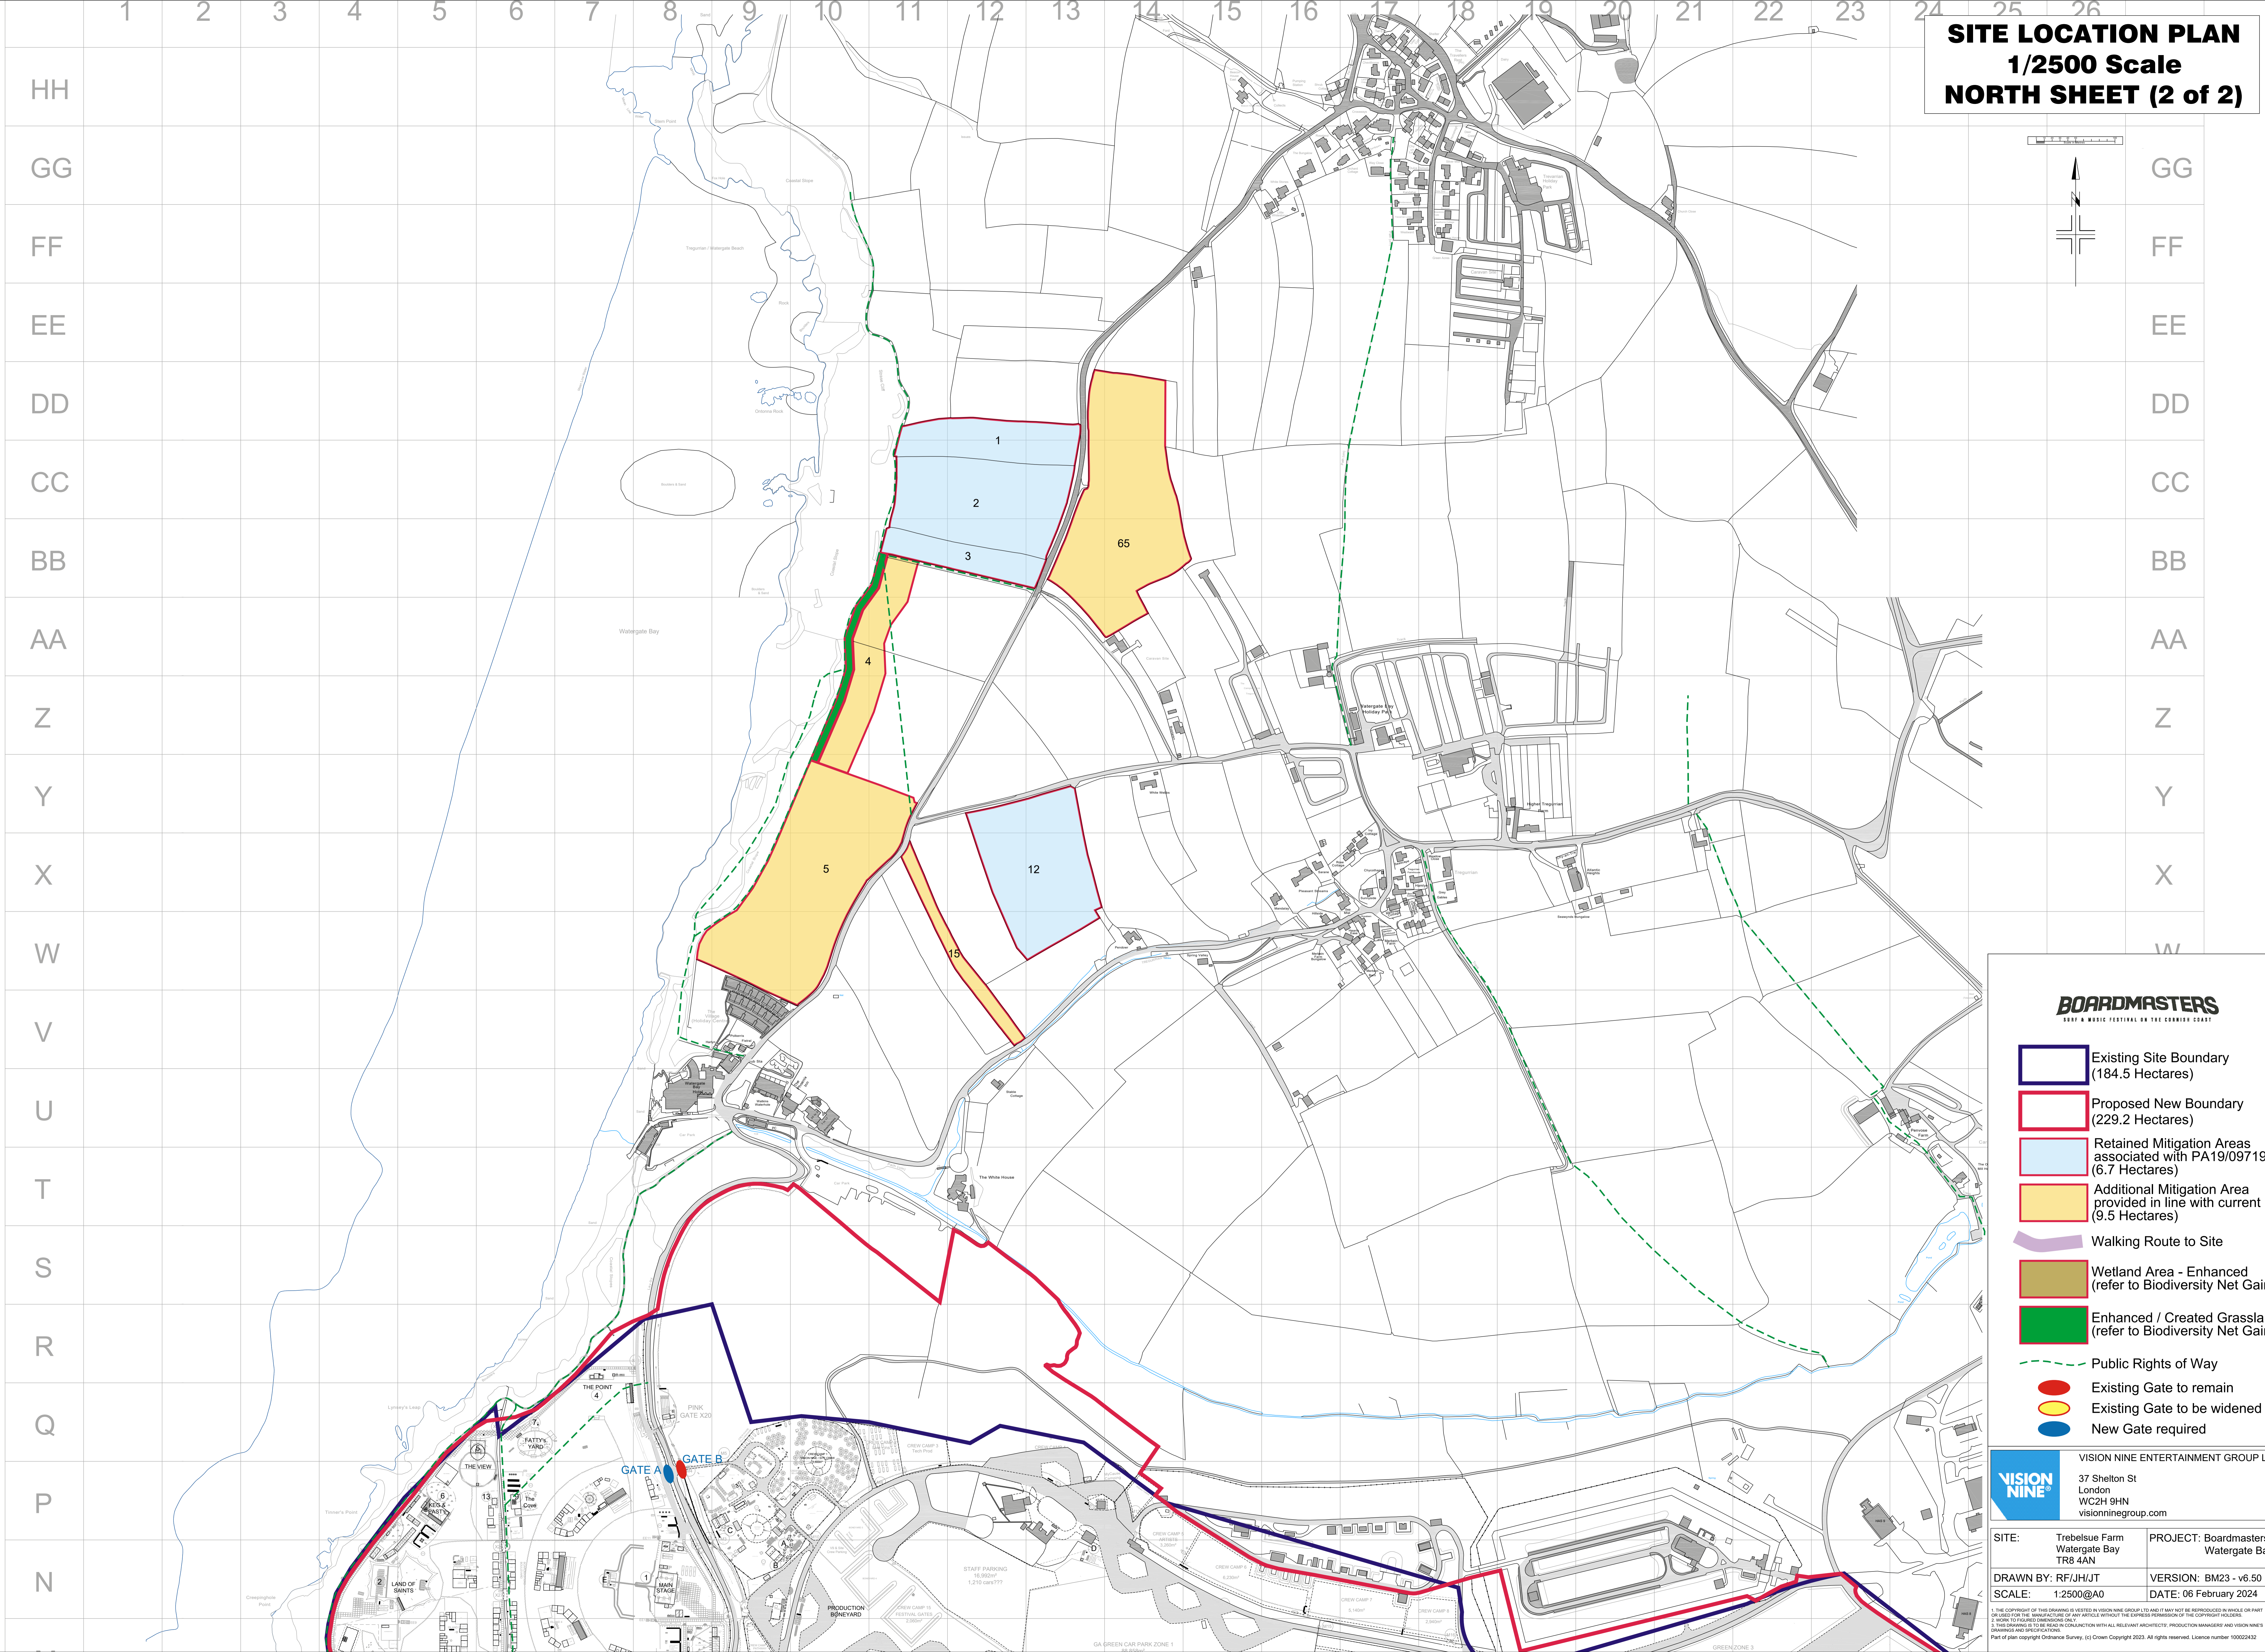

SITE LOCATION PLAN
1/2500 Scale
NORTH SHEET (2 of 2)

BOARDMASTERS
ART & MUSIC FESTIVAL ON THE CORNISH COAST

- Existing Site Boundary (184.5 Hectares)
- Proposed New Boundary (229.2 Hectares)
- Retained Mitigation Areas associated with PA19/09719 (6.7 Hectares)
- Additional Mitigation Area provided in line with current PA (9.5 Hectares)
- Walking Route to Site
- Wetland Area - Enhanced (refer to Biodiversity Net Gain)
- Enhanced / Created Grassland (refer to Biodiversity Net Gain)
- Public Rights of Way
- Existing Gate to remain
- Existing Gate to be widened
- New Gate required

VISION NINE VISION NINE ENTERTAINMENT GROUP LTD
37 Shelton St
London WC2H 9HN
visionninegroup.com

SITE: Trebelsue Farm Watergate Bay TR8 4AN	PROJECT: Boardmasters 2023 Watergate Bay
DRAWN BY: RF/JH/JT	VERSION: BM23 - v6.50
SCALE: 1:2500@A0	DATE: 06 February 2024 09:34