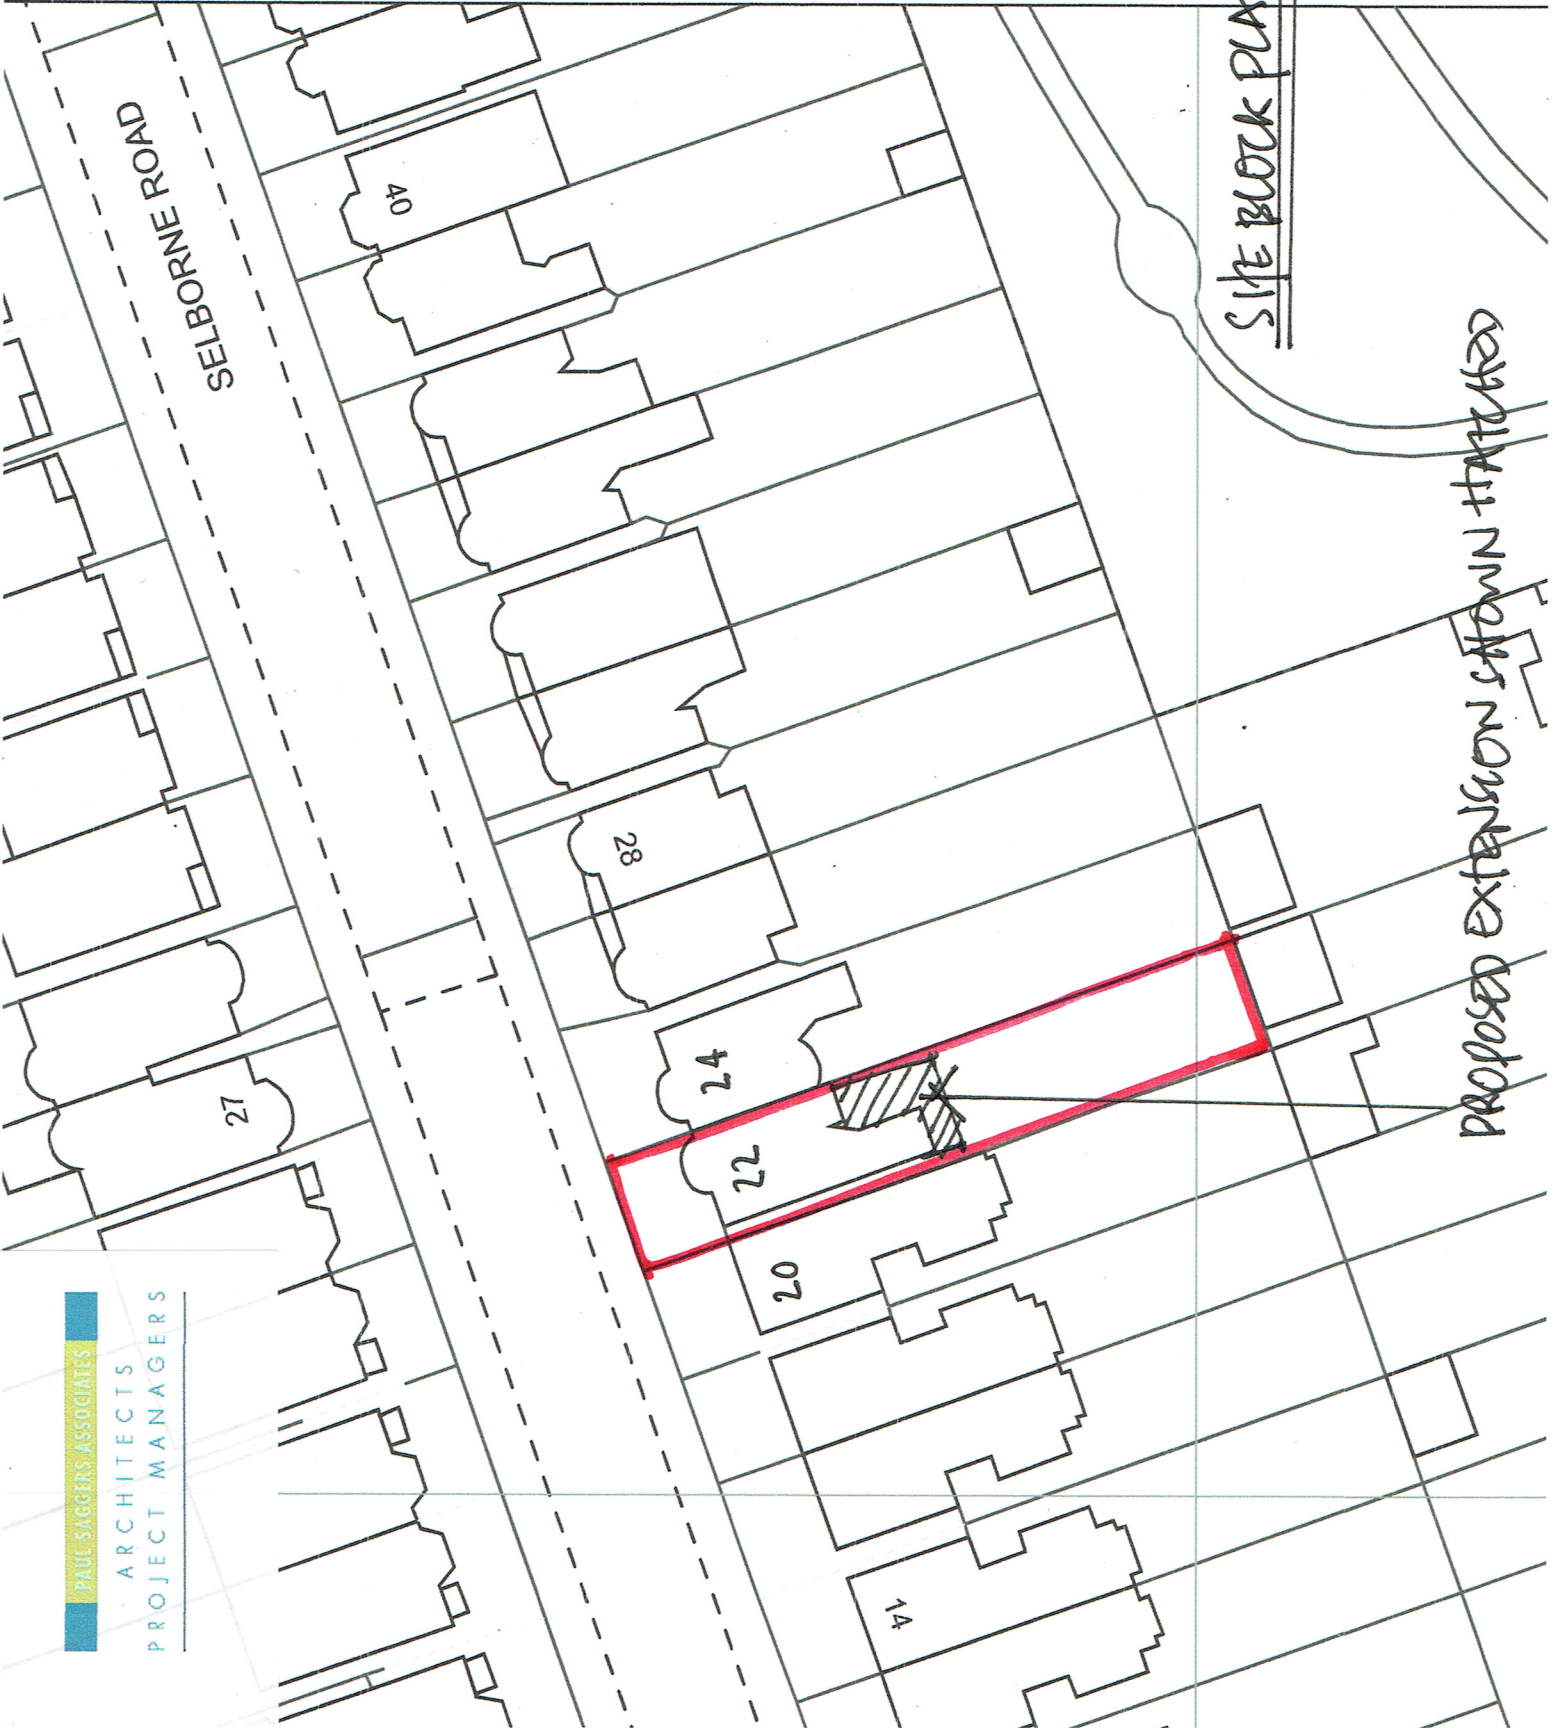

193350m

193300m

SITE BLOCK PLAN 1:500 @ A4

PROPOSED EXTENSION SHOWN HATCHED