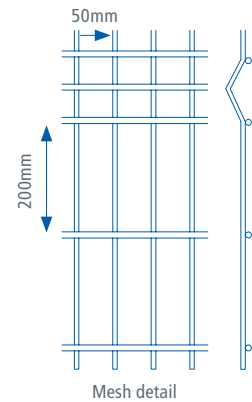

- Welded mesh panels with timber slats
- Mesh 200 x 50mm centres with 45mm gap, 5mm wire (wire measured prior to coating)
- Unique vandal-proof panel to post fixing
- Can be stepped to accommodate sloping ground
- Posts can be customised for Barbed wire / Razor wire / Rota Spike® / Alarm-aFence®
- Panels can be topped with Viper Spike® / Cobra Spike®
- 25 year service life and Jakcure guarantee

APPLICATIONS

- ✓ Schools
- ✓ Medium - High risk
- ✓ Storage

PANELS

Mesh panels with 'V' profile with 3 - 4 reinforcing folds (subject to height) are made using 5mm horizontal and vertical wires with 195 x 45mm aperture, welded at intersections which Galfan® Zinc alloy treated as standard.

40 x 17mm timber slats are treated using our Jakcure® treatment process guaranteeing the timber for 25 years against rot or insect attack.

GATES

Matching gates available

HEIGHT (MM)	POST CENTRES (MM)	TIMBER SLATS (MM)	POST DIMENSIONS (MM)	OVERALL POST LENGTH (MM)
1585	3054	40 x 17	80 x 60 (plus spur post*)	2100
1870	3054	40 x 17	80 x 60 (plus spur post*)	2500
2070	3054	40 x 17	80 x 60 (plus spur post*)	2800
2470	3054	40 x 17	80 x 60 (plus spur post*)	3300
3170	3054	40 x 17	120 X 60 (plus spur post**)	3900

*Spur post size - 80 x 60mm

** Spur post size - 120 x 60mm

POST OPTIONS

- Overlength set in concrete as standard
- Baseplated to bolt down onto concrete
- Cranked to suit wall mounting

FINISHES

- Panels are Galvan® zinc alloy coated to BS EN 10244-2:2009 class A as standard
- Powder coated to BS EN 13438
- Marine coat for installations within 500m of salt water or an estuary