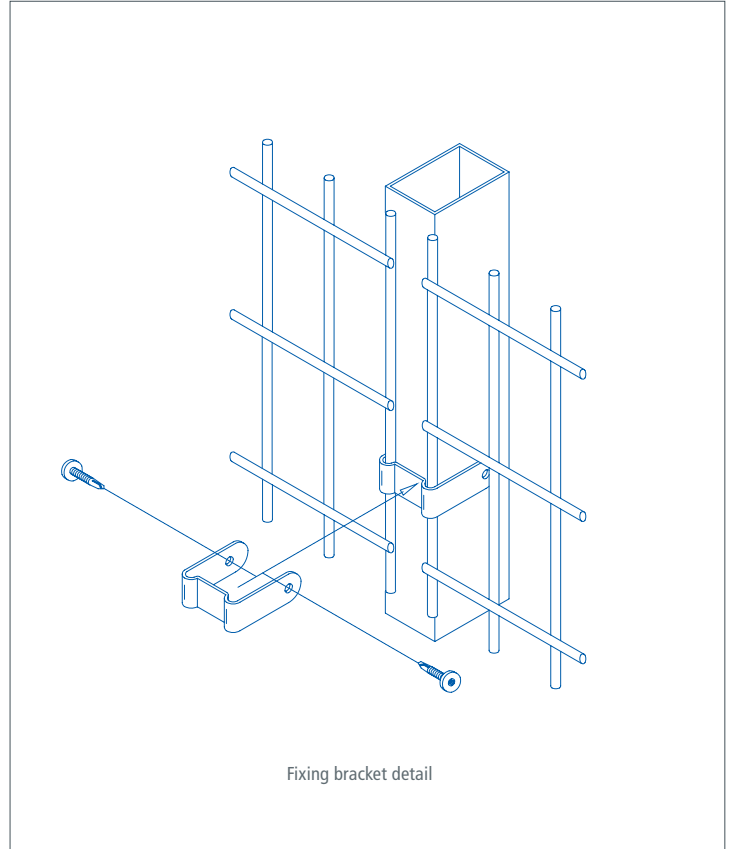

- Welded mesh panels with timber slats
- Mesh 200 x 50mm centres with 45mm gap, 5mm wire (wire measured prior to coating)
- Unique vandal-proof panel to post fixing
- Can be stepped to accommodate sloping ground
- Posts can be customised for Barbed wire / Razor wire / Rota Spike® / Alarm-aFence®
- Panels can be topped with Viper Spike® / Cobra Spike®
- 25 year service life and Jakcure guarantee

APPLICATIONS

- ✓ Schools
- ✓ Medium - High risk
- ✓ Storage

PANELS

Mesh panels with 'V' profile with 3 - 4 reinforcing folds (subject to height) are made using 5mm horizontal and vertical wires with 195 x 45mm aperture, welded at intersections which Galfan® Zinc alloy treated as standard.

40 x 17mm timber slats are treated using our Jakcure® treatment process guaranteeing the timber for 25 years against rot or insect attack.

GATES

Matching gates available

HEIGHT (MM)	POST CENTRES (MM)	TIMBER SLATS (MM)	POST DIMENSIONS (MM)	OVERALL POST LENGTH (MM)
1585	3054	40 x 17	80 x 60 (plus spur post*)	2100
1870	3054	40 x 17	80 x 60 (plus spur post*)	2500
2070	3054	40 x 17	80 x 60 (plus spur post*)	2800
2470	3054	40 x 17	80 x 60 (plus spur post*)	3300
3170	3054	40 x 17	120 X 60 (plus spur post**)	3900

*Spur post size - 80 x 60mm

** Spur post size - 120 x 60mm

POST OPTIONS

- Overlength set in concrete as standard
- Baseplated to bolt down onto concrete
- Cranked to suit wall mounting

FINISHES

- Panels are Galvan® zinc alloy coated to BS EN 10244-2:2009 class A as standard
- Powder coated to BS EN 13438
- Marine coat for installations within 500m of salt water or an estuary