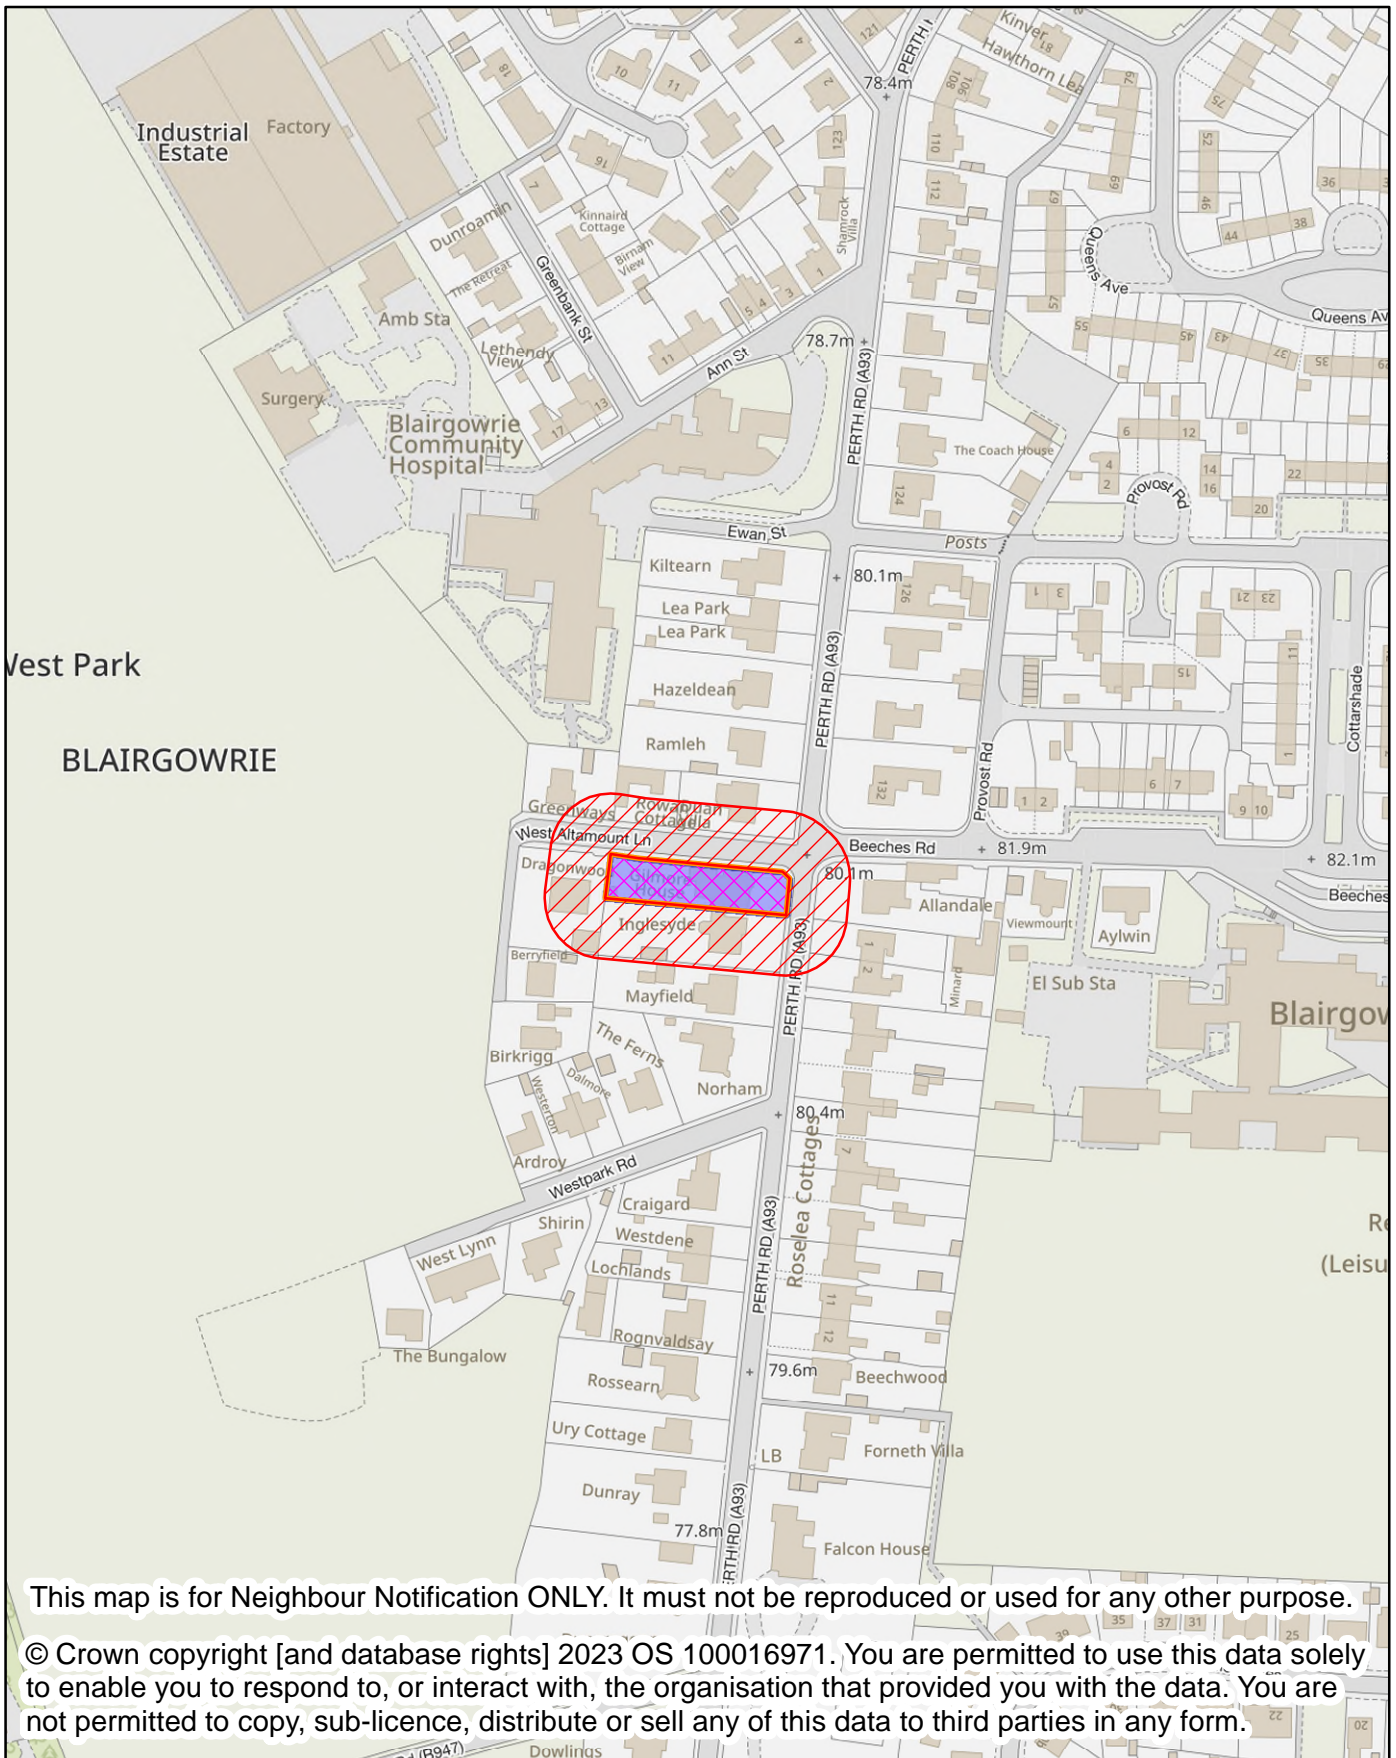

Perth & Kinross Council

NEIGHBOUR NOTIFICATION

Location Plan showing planning application site

This map is for Neighbour Notification ONLY. It must not be reproduced or used for any other purpose.

© Crown copyright [and database rights] 2023 OS 100016971. You are permitted to use this data solely to enable you to respond to, or interact with, the organisation that provided you with the data. You are not permitted to copy, sub-licence, distribute or sell any of this data to third parties in any form.

Perth & Kinross Council

NEIGHBOUR NOTIFICATION

Location Plan showing planning application site

Perth & Kinross Council

NEIGHBOUR NOTIFICATION

Location Plan showing planning application site

This map is for Neighbour Notification ONLY. It must not be reproduced or used for any other purpose.