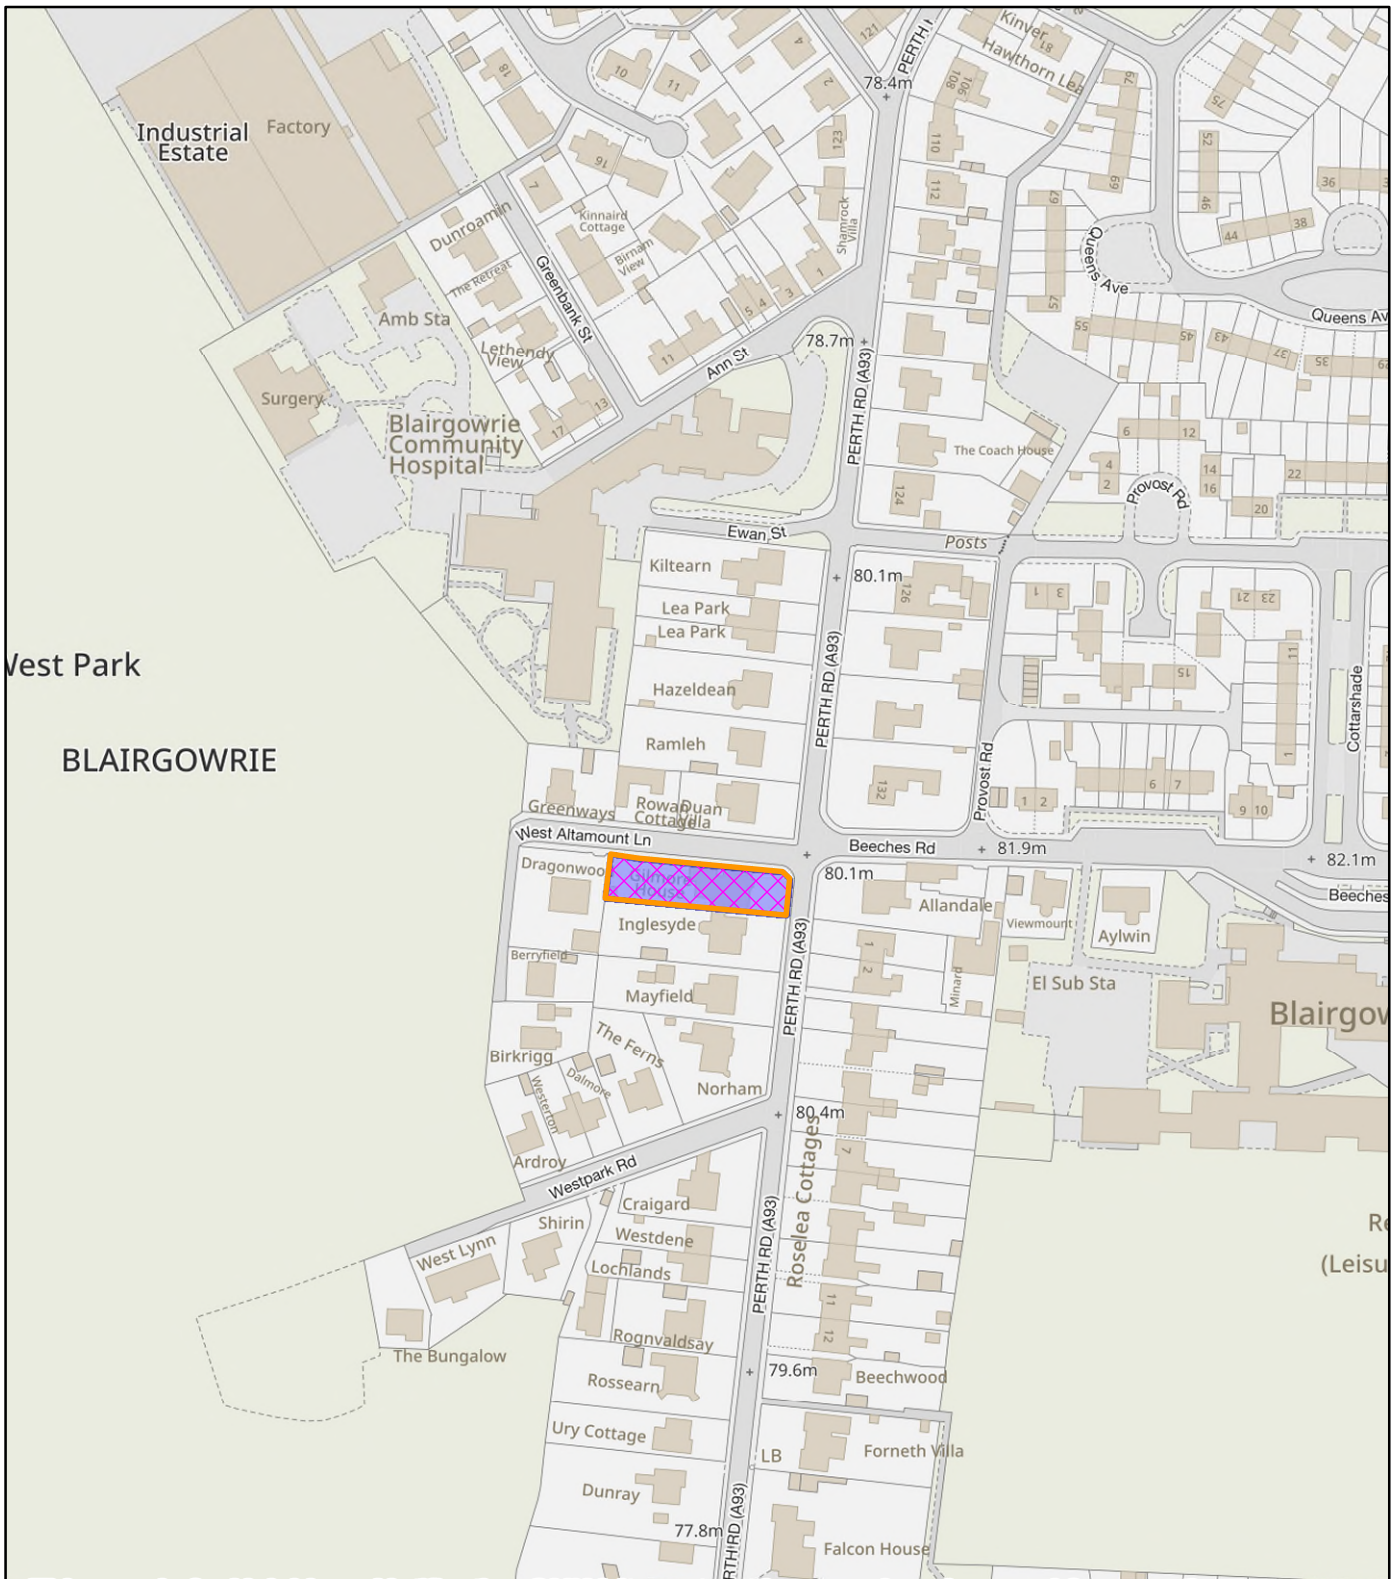

Perth & Kinross Council

NEIGHBOUR NOTIFICATION

Location Plan showing planning application site

This map is for Neighbour Notification ONLY. It must not be reproduced or used for any other purpose.

© Crown copyright [and database rights] 2023 OS 100016971. You are permitted to use this data solely to enable you to respond to, or interact with, the organisation that provided you with the data. You are not permitted to copy, sub-licence, distribute or sell any of this data to third parties in any form.

Perth & Kinross Council

NEIGHBOUR NOTIFICATION

Location Plan showing planning application site

Perth & Kinross Council

NEIGHBOUR NOTIFICATION

Location Plan showing planning application site

This map is for Neighbour Notification ONLY. It must not be reproduced or used for any other purpose.