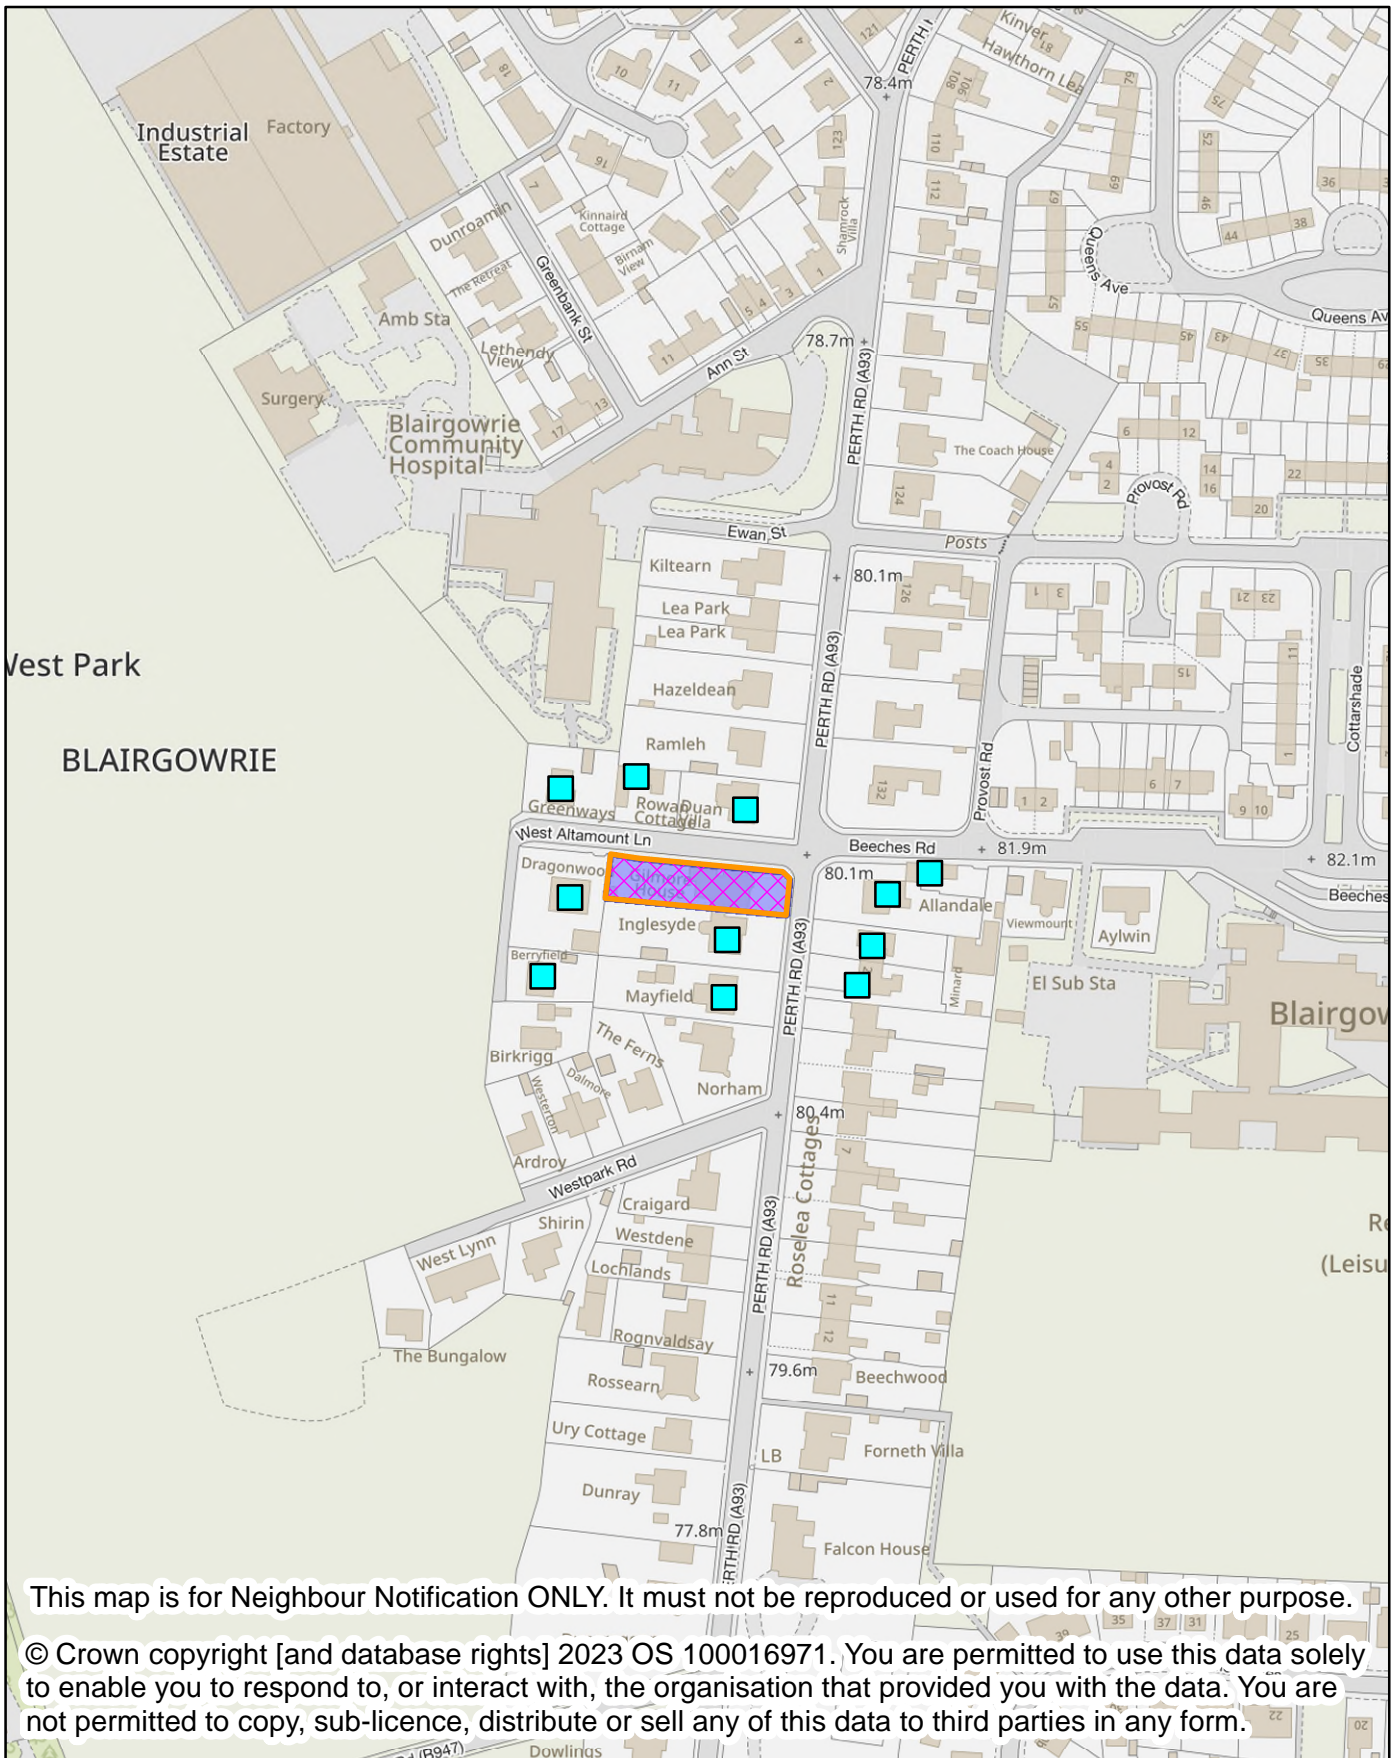

Perth & Kinross Council

NEIGHBOUR NOTIFICATION

Location Plan showing planning application site

This map is for Neighbour Notification ONLY. It must not be reproduced or used for any other purpose.

© Crown copyright [and database rights] 2023 OS 100016971. You are permitted to use this data solely to enable you to respond to, or interact with, the organisation that provided you with the data. You are not permitted to copy, sub-licence, distribute or sell any of this data to third parties in any form.

Perth & Kinross Council

NEIGHBOUR NOTIFICATION

Location Plan showing planning application site

Perth & Kinross Council

NEIGHBOUR NOTIFICATION

Location Plan showing planning application site

This map is for Neighbour Notification ONLY. It must not be reproduced or used for any other purpose.