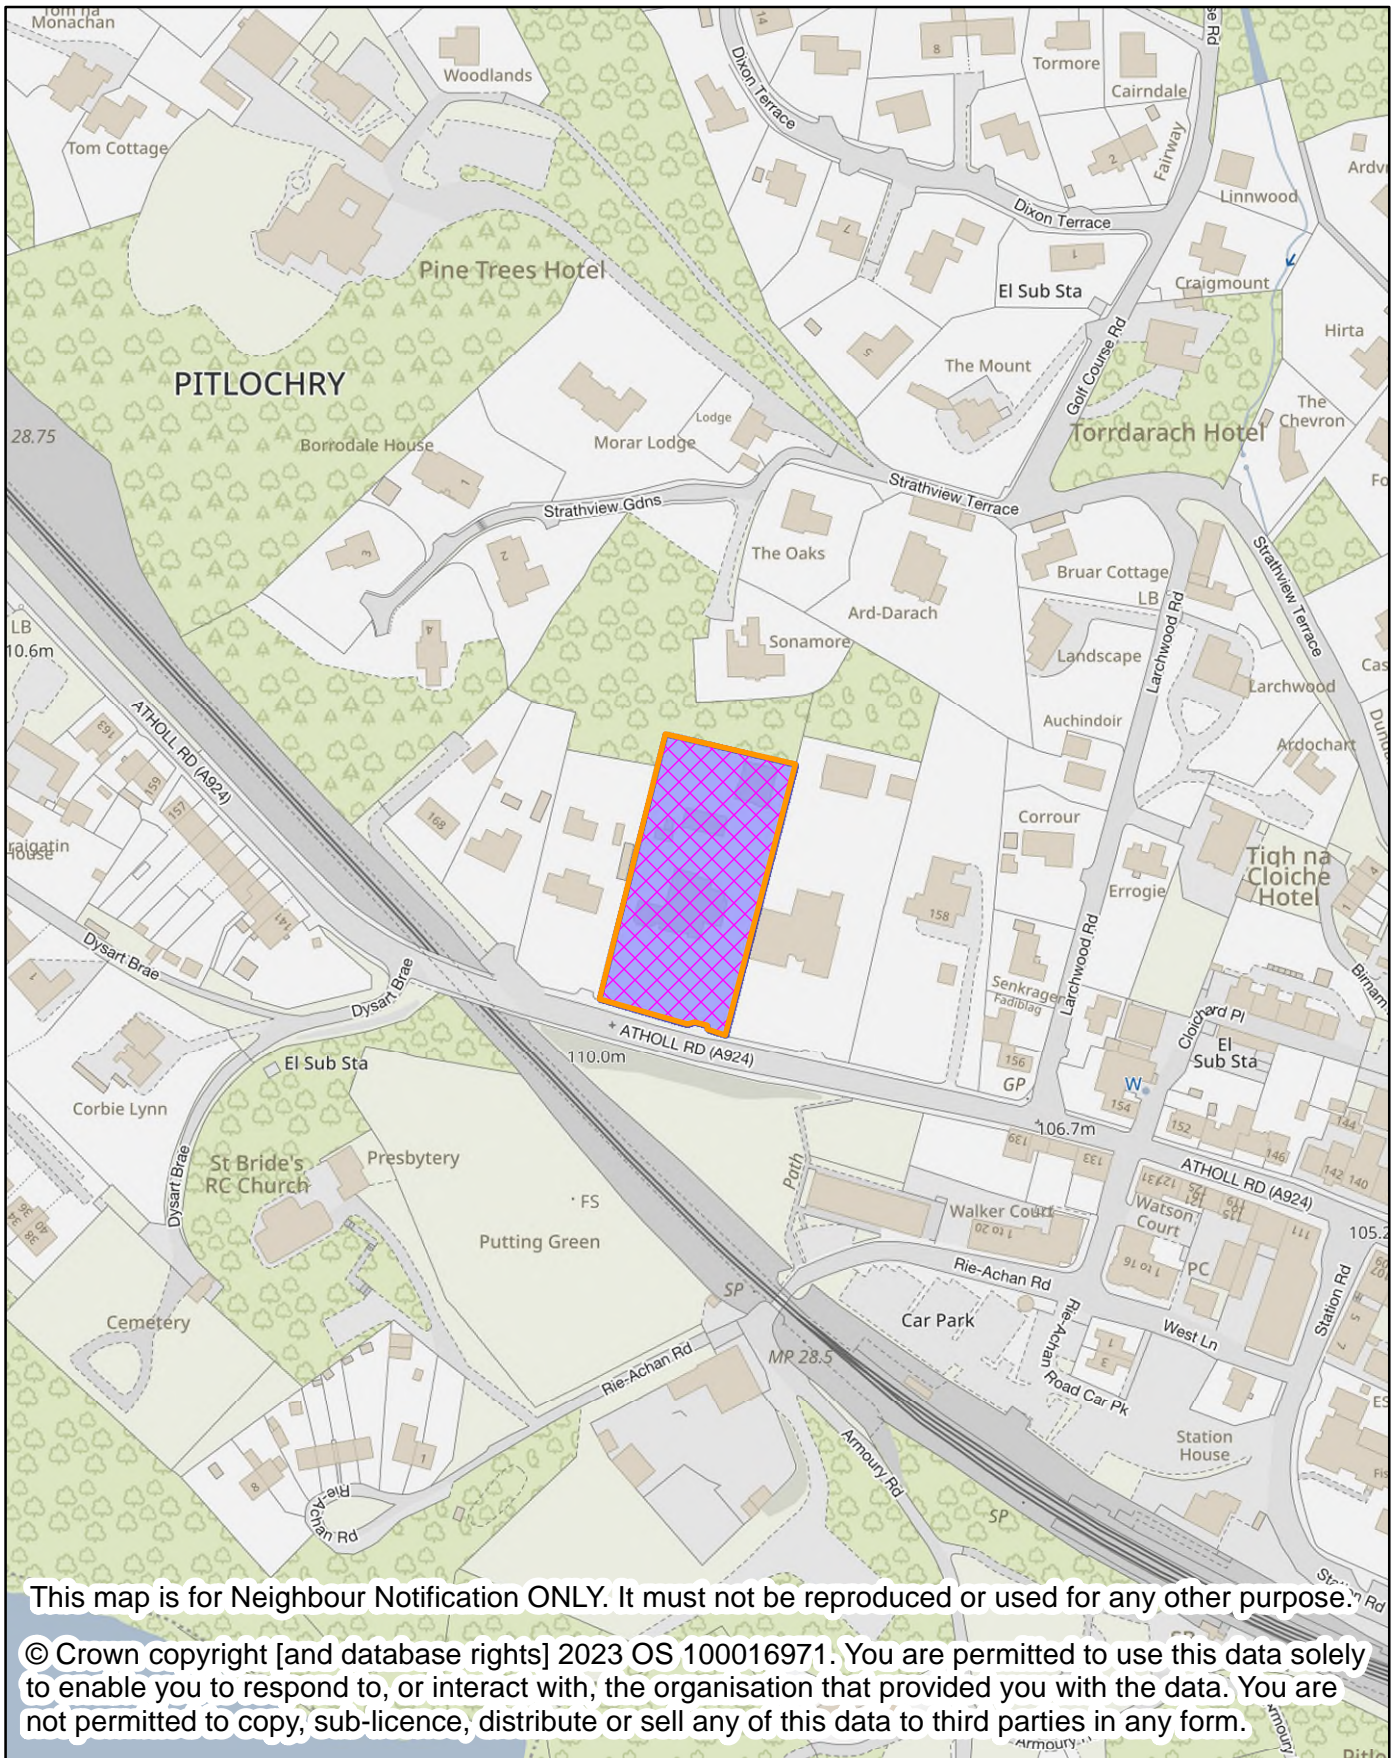

Perth & Kinross Council

NEIGHBOUR NOTIFICATION

Location Plan showing planning application site

This map is for Neighbour Notification ONLY. It must not be reproduced or used for any other purpose.

© Crown copyright [and database rights] 2023 OS 100016971. You are permitted to use this data solely to enable you to respond to, or interact with, the organisation that provided you with the data. You are not permitted to copy, sub-licence, distribute or sell any of this data to third parties in any form.