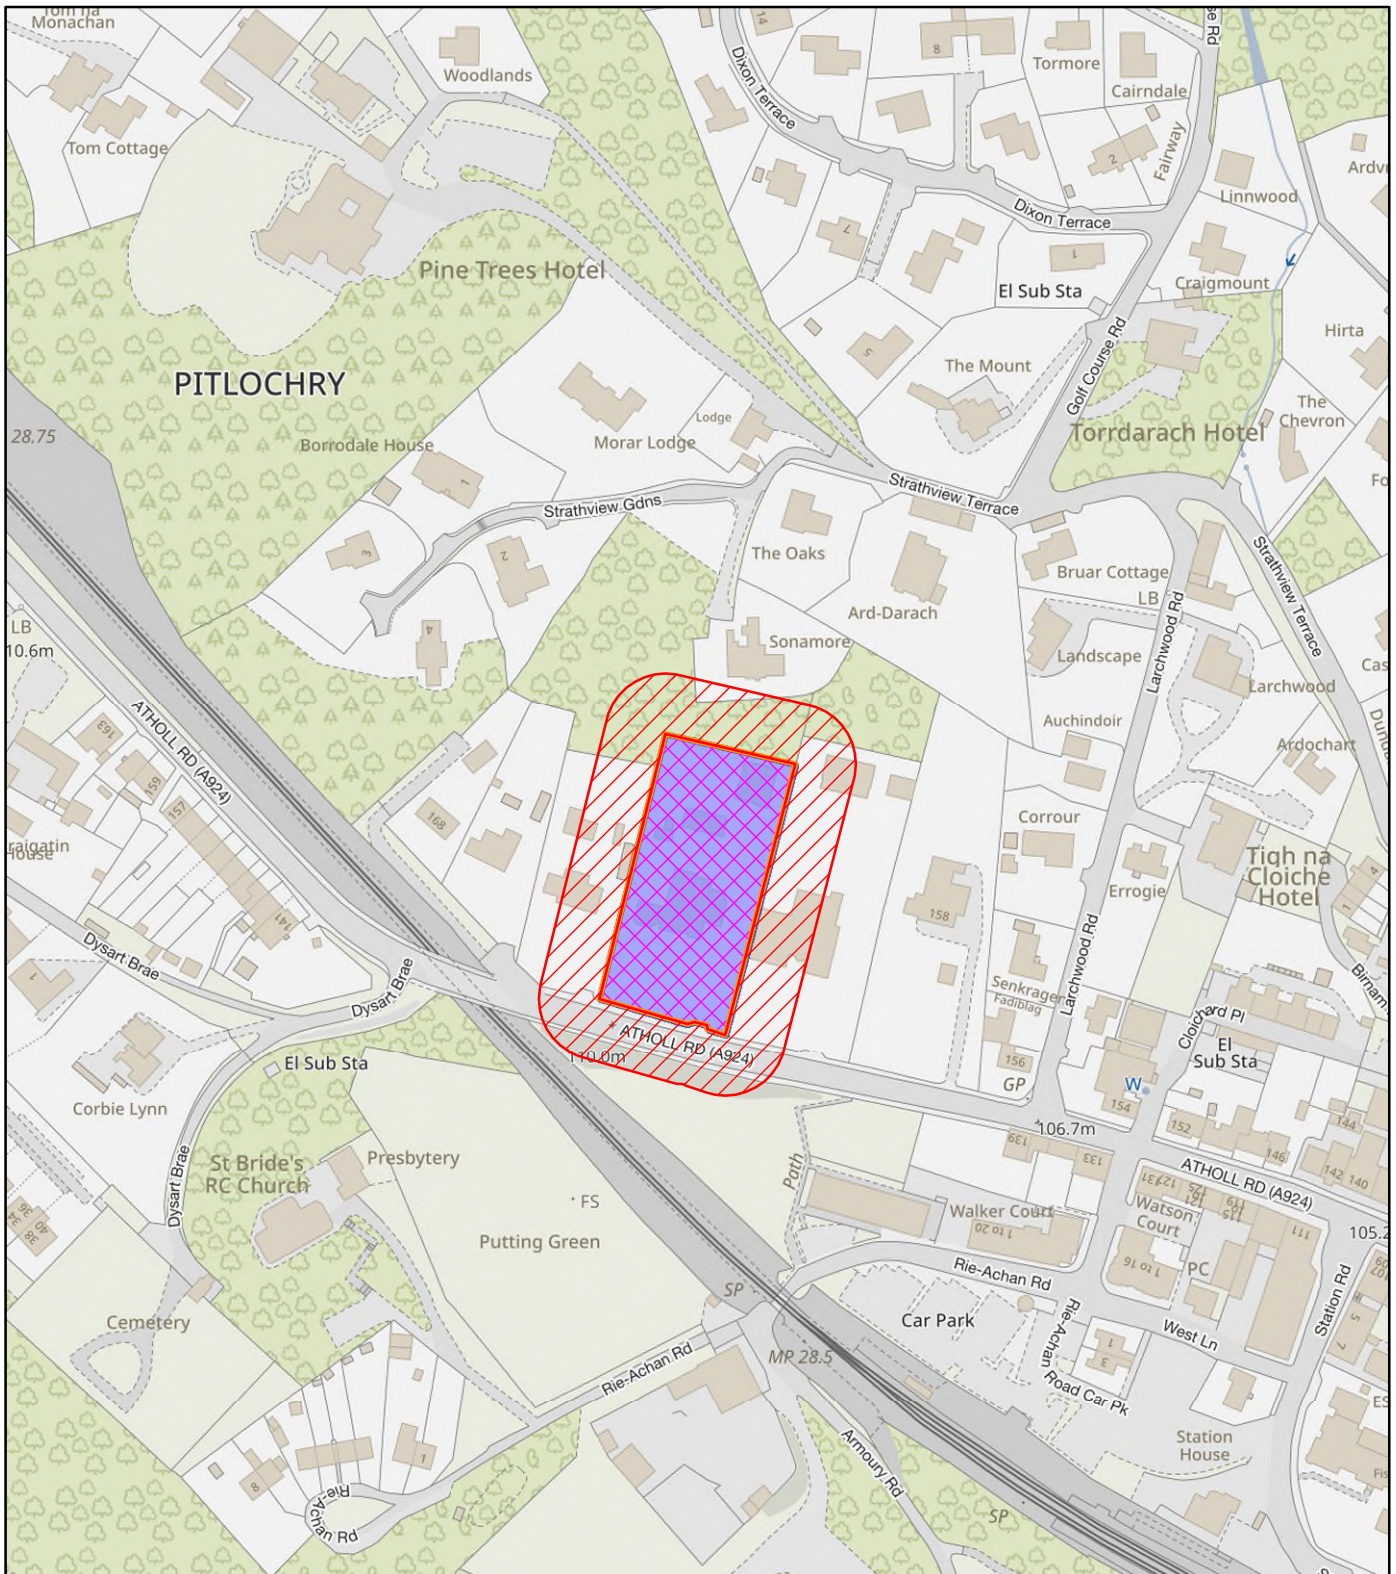

Perth & Kinross Council

NEIGHBOUR NOTIFICATION

Location Plan showing planning application site

This map is for Neighbour Notification ONLY. It must not be reproduced or used for any other purpose.

© Crown copyright [and database rights] 2023 OS 100016971. You are permitted to use this data solely to enable you to respond to, or interact with, the organisation that provided you with the data. You are not permitted to copy, sub-licence, distribute or sell any of this data to third parties in any form.