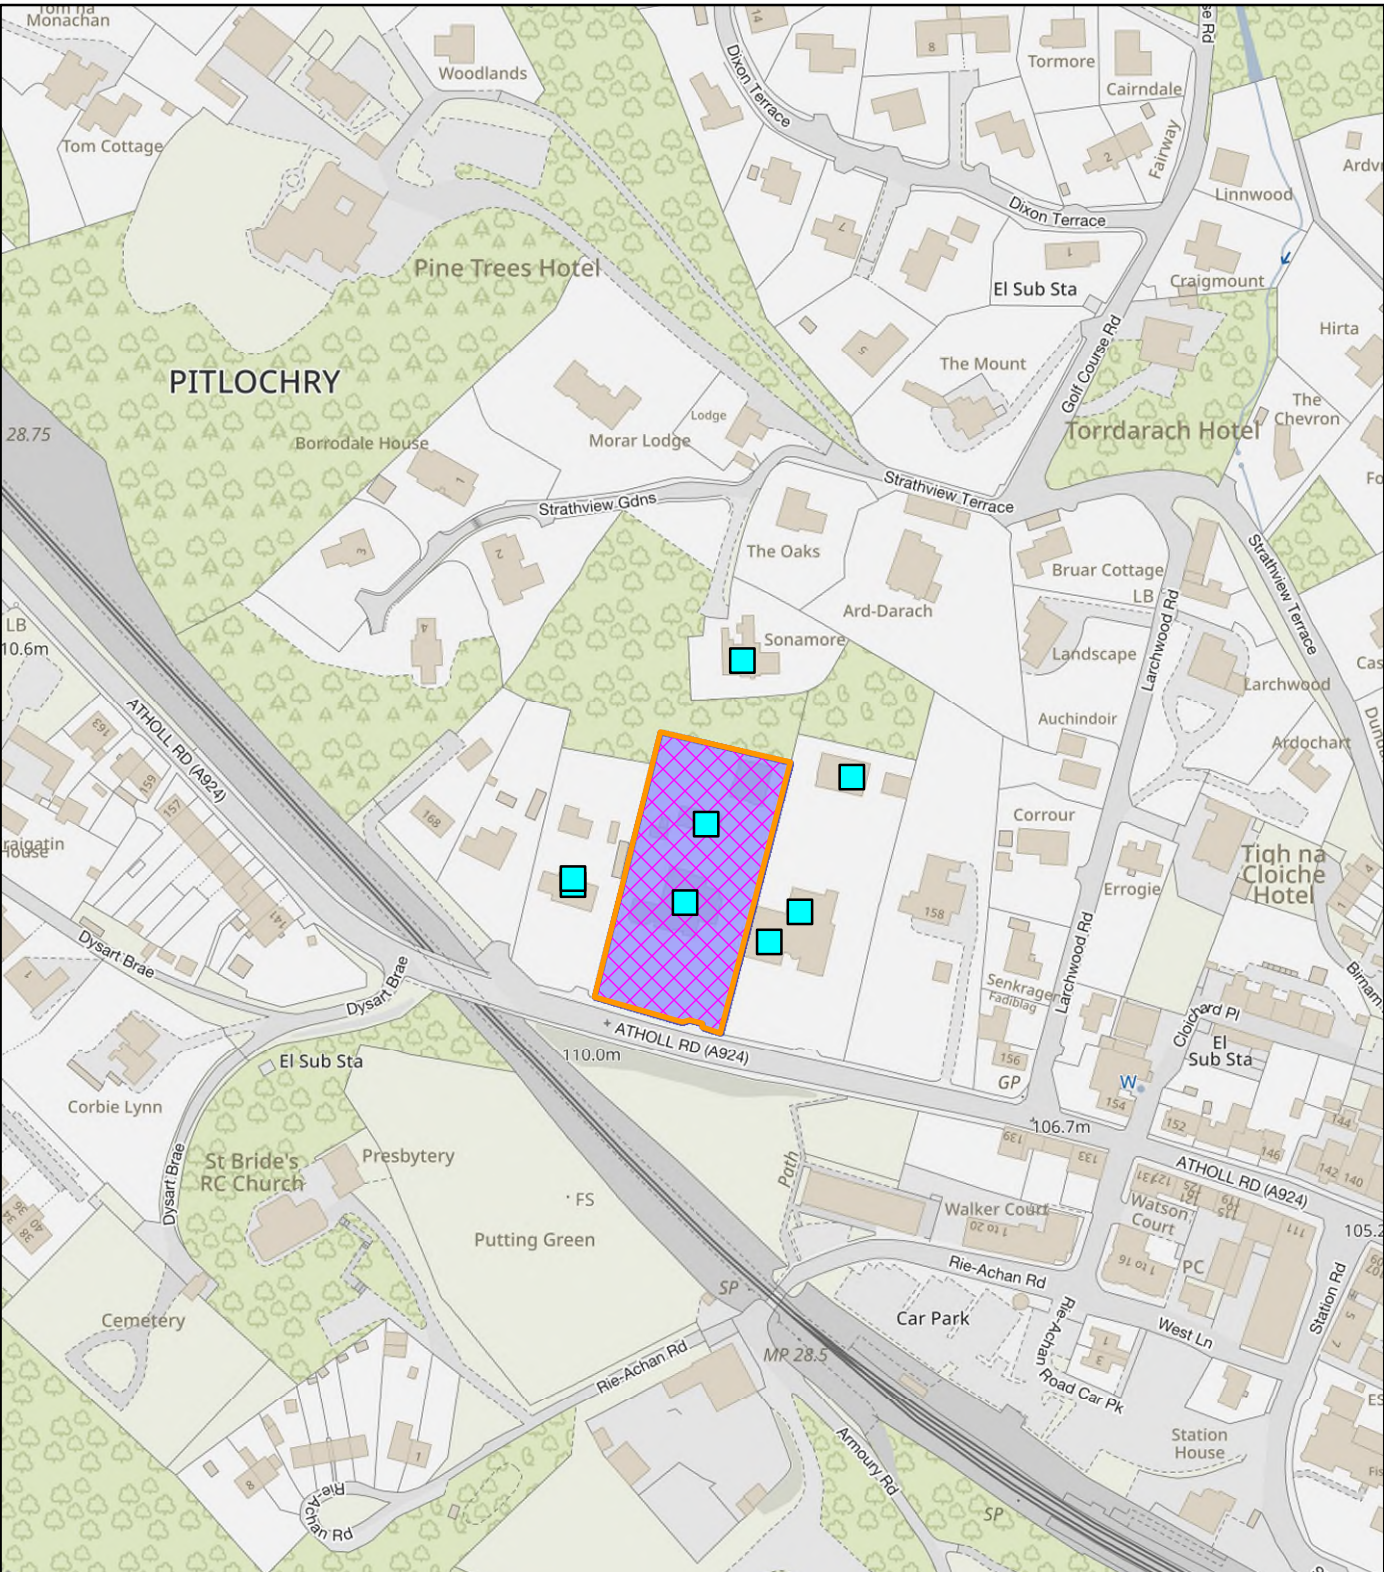

Perth & Kinross Council

NEIGHBOUR NOTIFICATION

Location Plan showing planning application site

This map is for Neighbour Notification ONLY. It must not be reproduced or used for any other purpose.

© Crown copyright [and database rights] 2023 OS 100016971. You are permitted to use this data solely to enable you to respond to, or interact with, the organisation that provided you with the data. You are not permitted to copy, sub-licence, distribute or sell any of this data to third parties in any form.