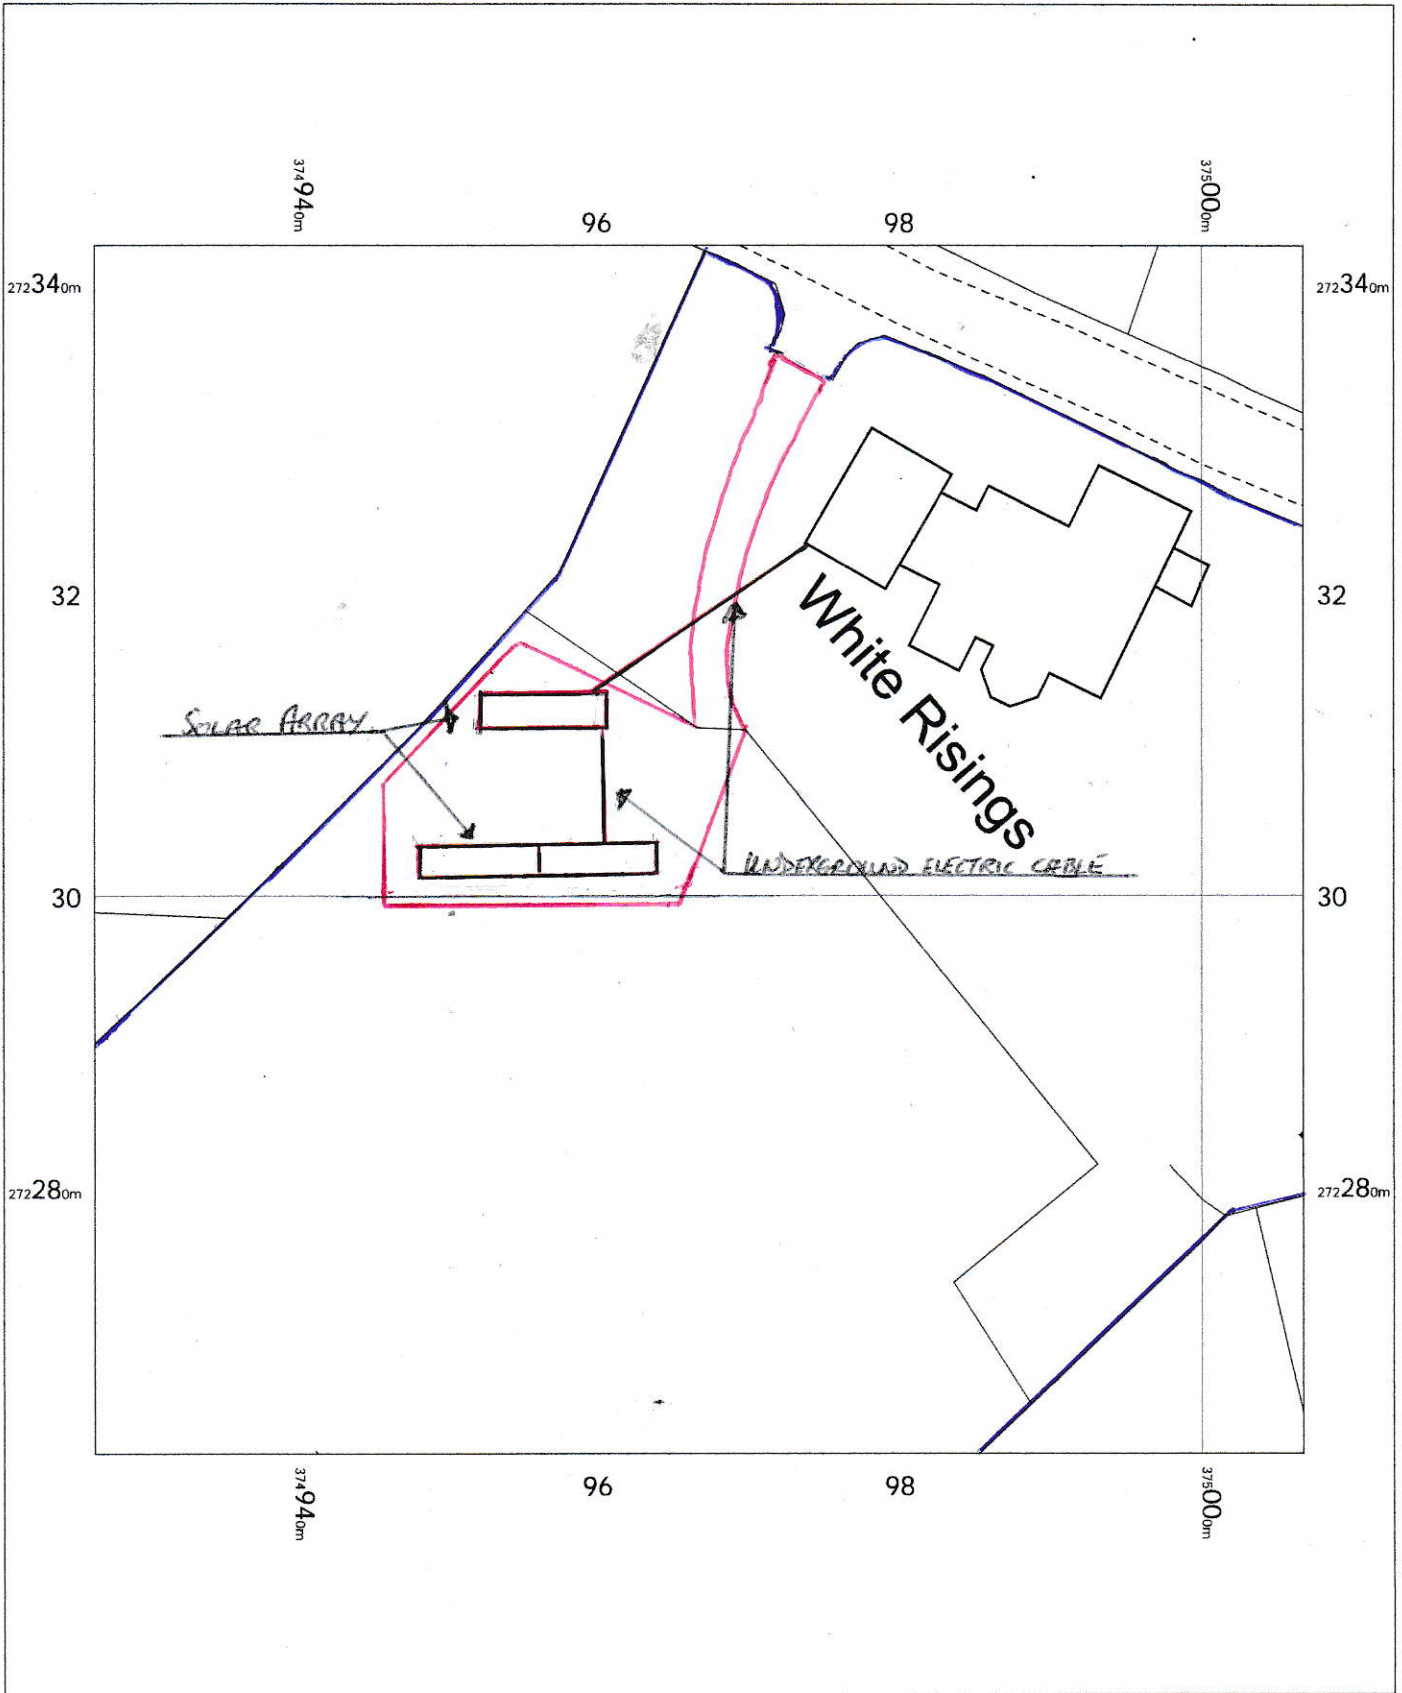

White Risings, Heightington Road, DY14 9YE

White Risings  
 Heightington Road,  
 Bliss Gate,  
 Kidderminster,  
 Rock,  
 Worcestershire  
 DY14 9YE

OS MasterMap 1250/2500/10000 scale  
 Thursday, October 19, 2023, ID: MPMBW-01131377  
[www.blackwellmapping.co.uk](http://www.blackwellmapping.co.uk)  
 1:500 scale print at A4, Centre: 374967 E, 272303 N  
 ©Crown Copyright Ordnance Survey. Licence no. 100041041