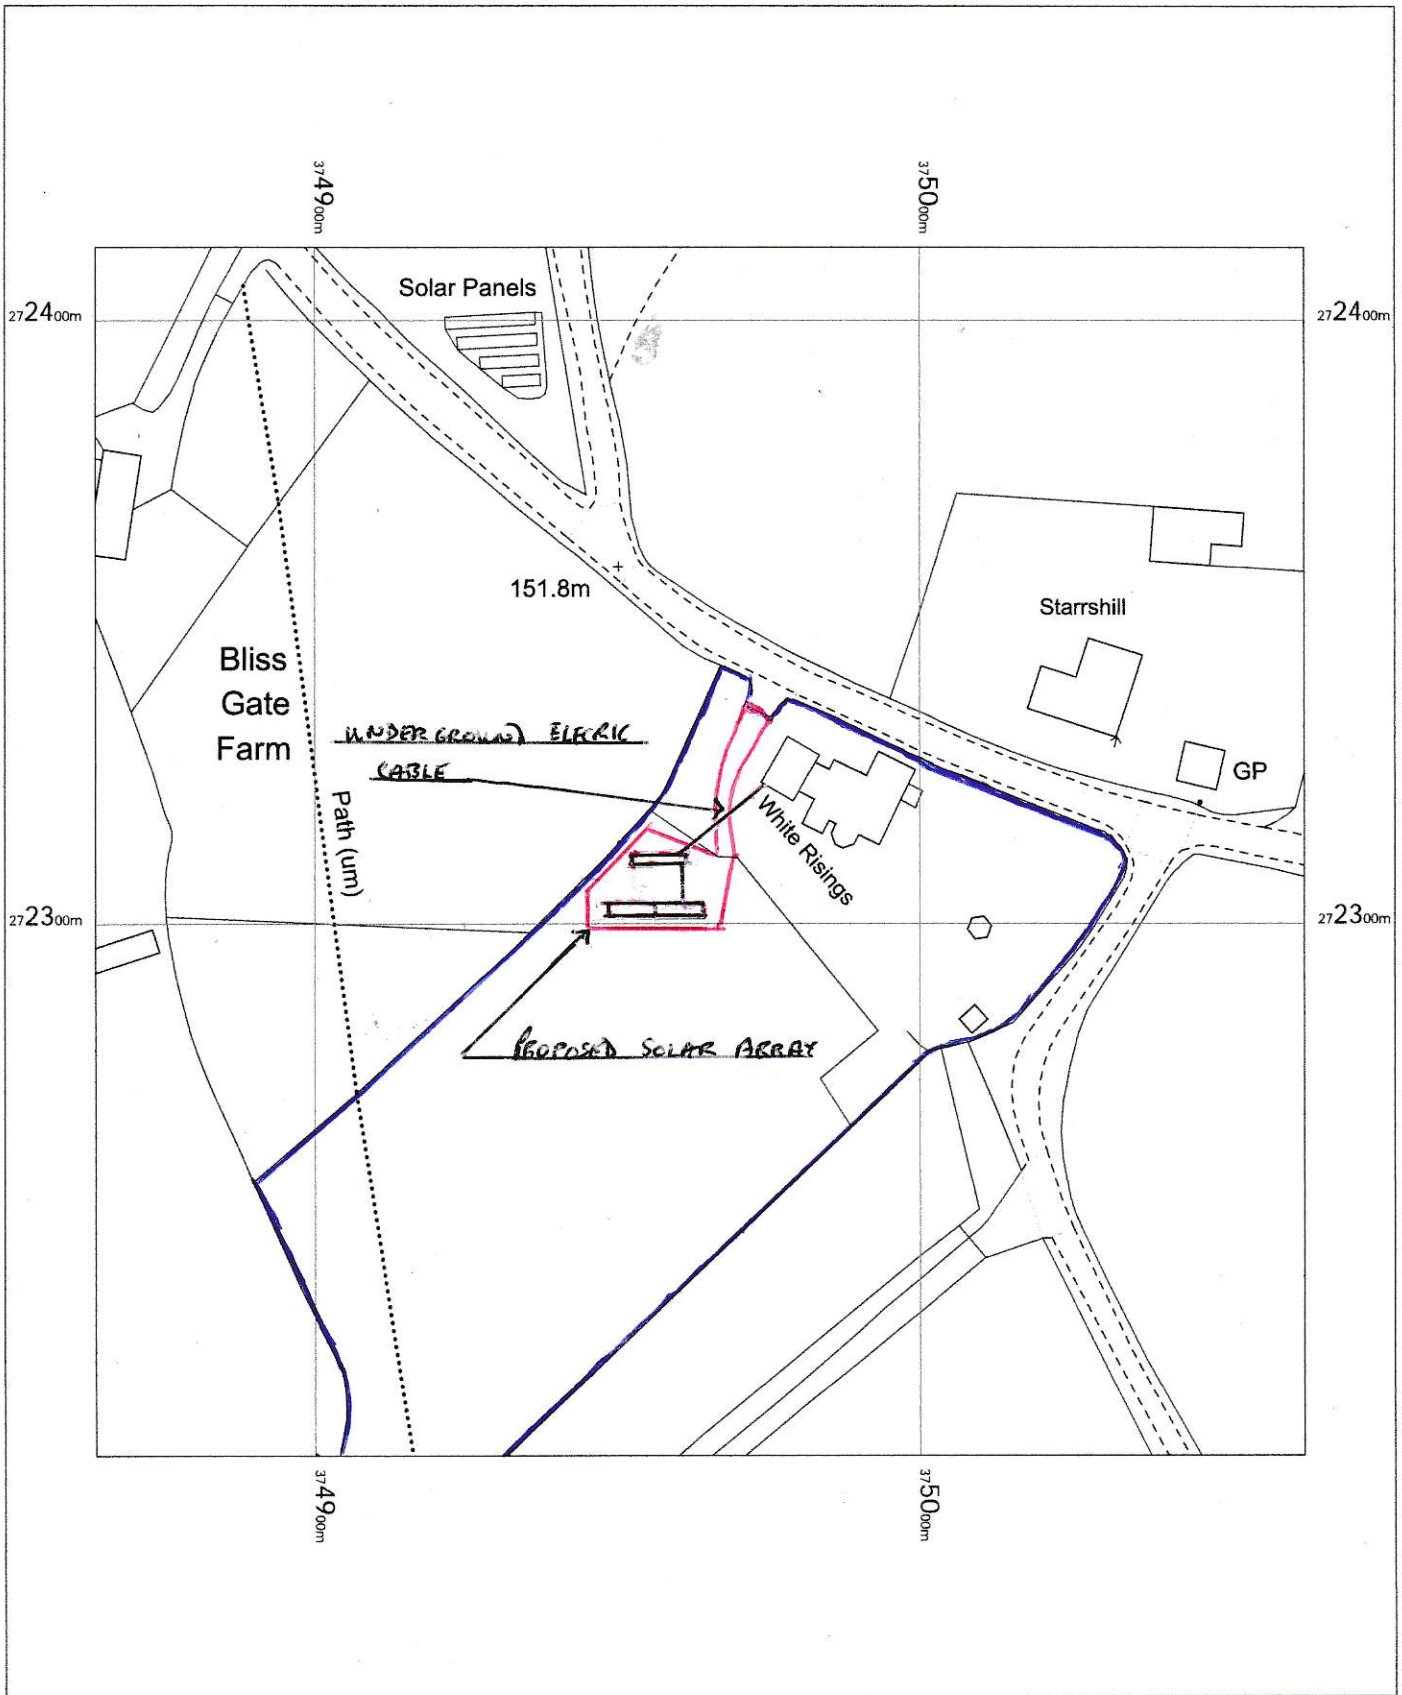

White Risings, Heightington Road, DY14 9YE

White Risings
Heightington Road,
Bliss Gate,
Kidderminster,
Rock,
Worcestershire
DY14 9YE

OS MasterMap 1250/2500/10000 scale
Thursday, October 19, 2023, ID: MPMBW-01131376
www.blackwellmapping.co.uk
1:1250 scale print at A4, Centre: 374964 E, 272312 N
©Crown Copyright Ordnance Survey. Licence no. 100041041