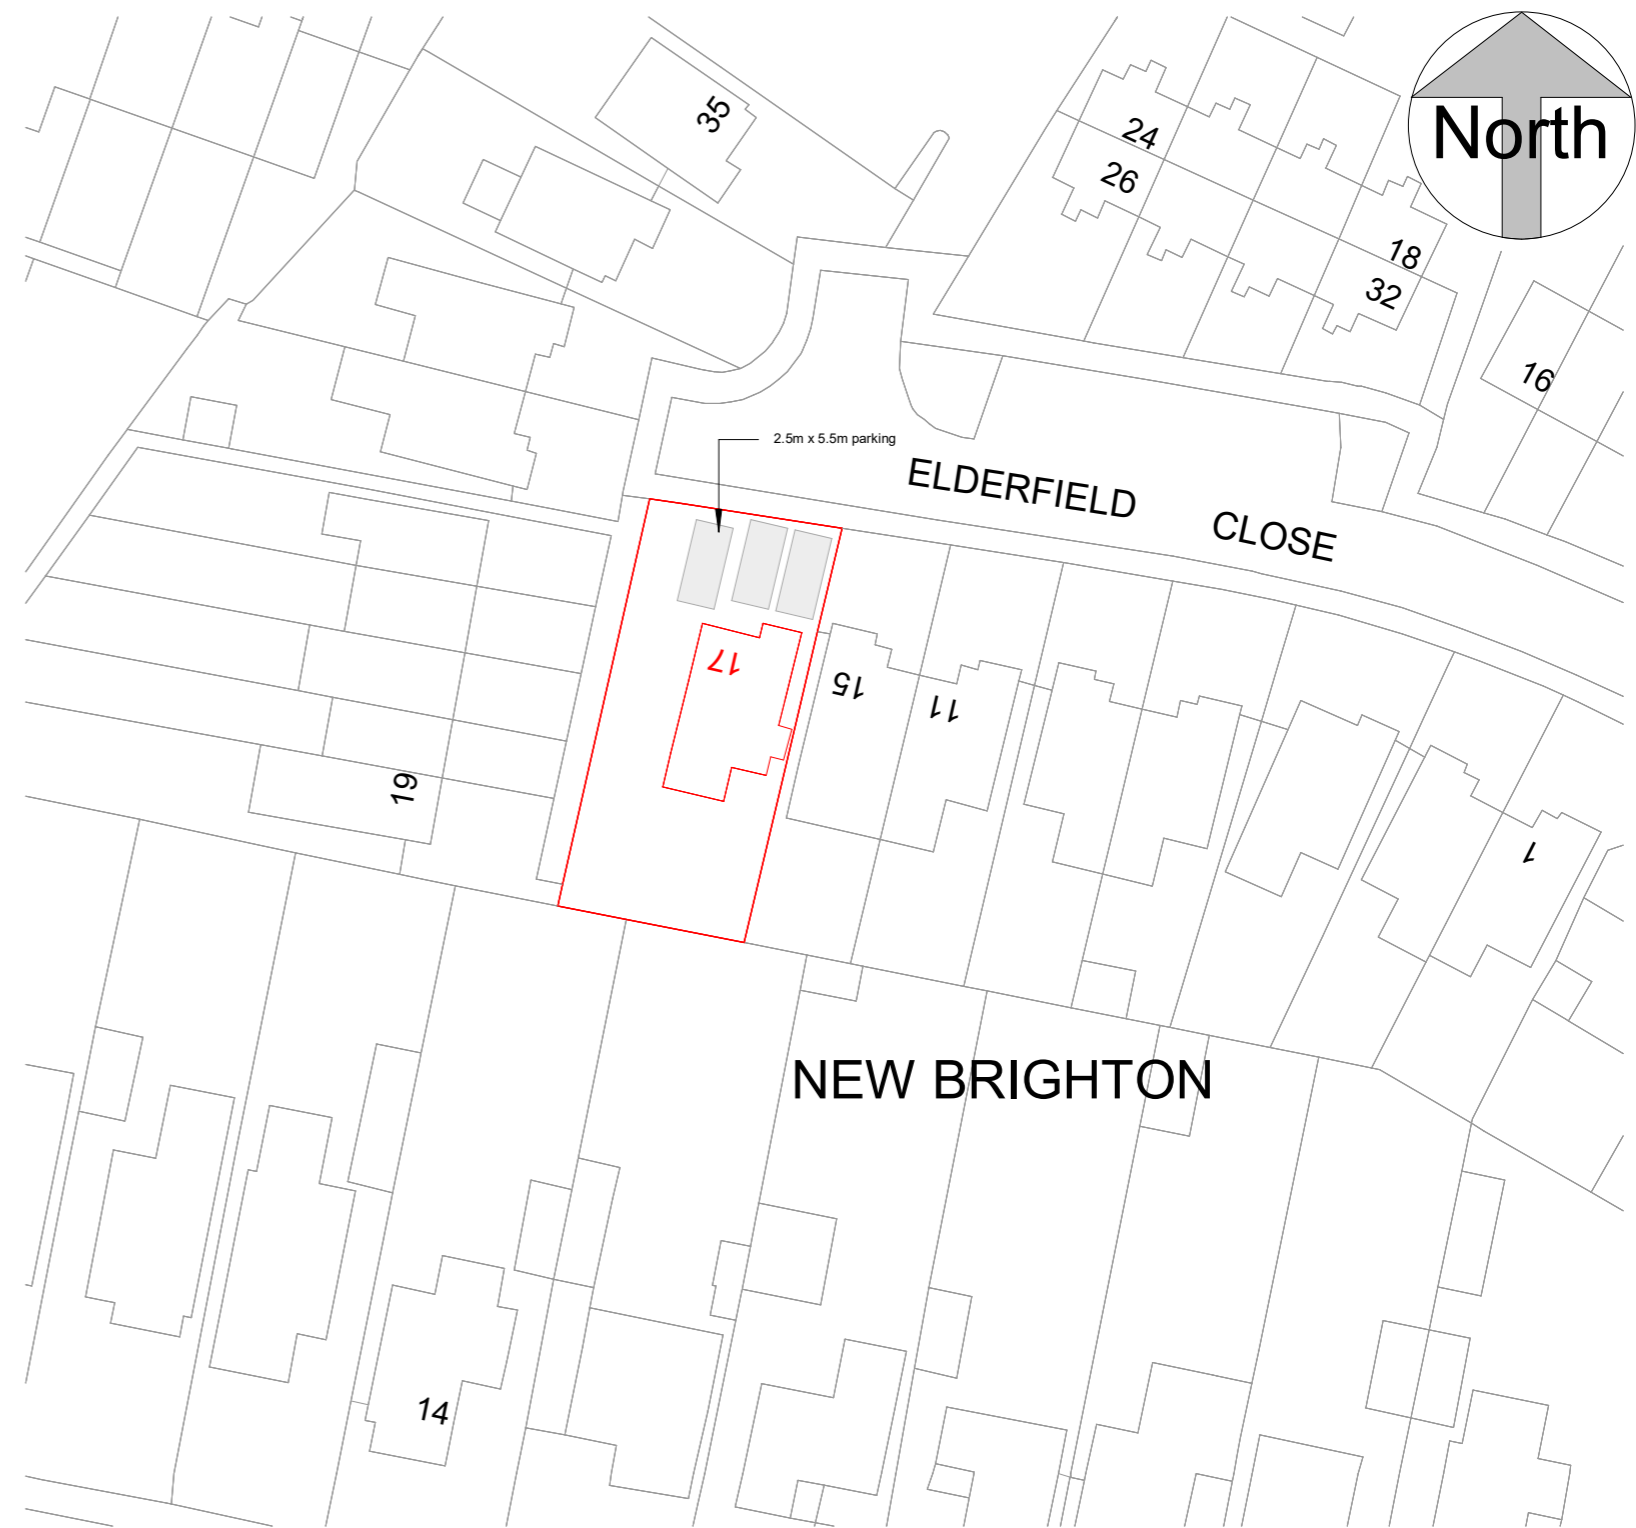

ReQuestAPlan
Map number: TQRQM23342122439476

ReQuestAPlan
Map number: TQRQM23342122439476
Title: 17 Elderfield Close, PO10 7QW
Map Produced for: Parkers Design
© Crown copyright and database rights 2023 OS 100042766

Location Plan

1:1250

Block Plan

1:500

All measurement to be checked on site prior to any comment

Parkers Design Limited - The Studio @ 90, PO9 2PR

www.pexd.co.uk - info@parkersdesign.com - 07776 008822

PROJECT	17 Elderfield Close PO10 7QW		CLIENT	Brooks	
SHEET	Site Plan		Date	Issue Date	Scale (@ A3) As indicated
			Drawn by	SW	DRAWING NUMBER
			Checked by	SR	P 0
					REV