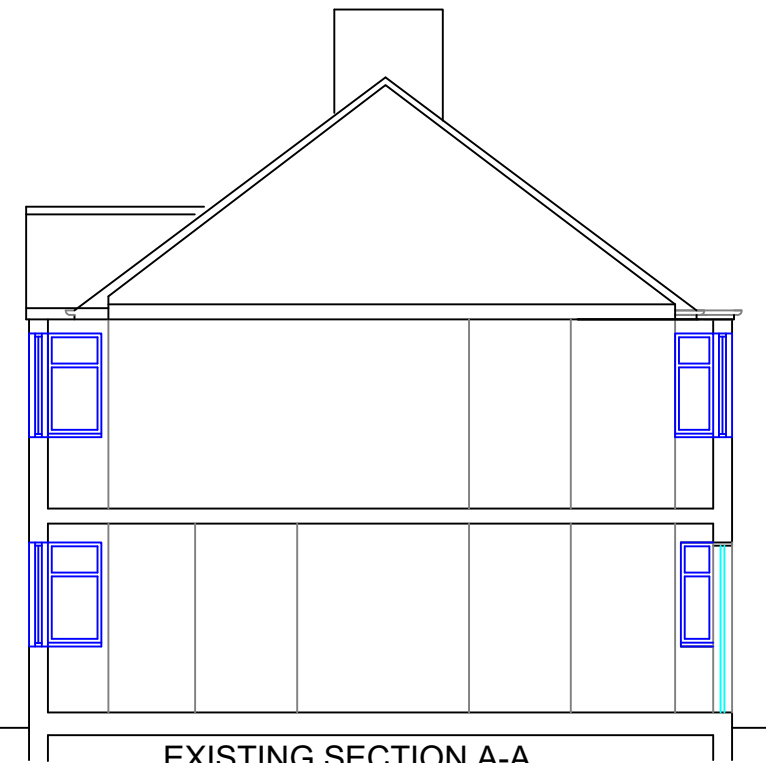

**HOMES DESIGN**

40 WISE LANE  
MILL HILL  
LONDON NW7 2RE  
MOB: 07946 872537

www.homesdesignltd.co.uk

title EXISTING SECTION AND ELEVATIONS	
project	42 Great North Way London NW4 1HS
drawing no	HD1458 /1001
drawn by	R. L
contract no.	HD1458
scale	1:100 @ A3
date	02/2024

EXISTING PARTY WALL SIDE ELEVATION

EXISTING FRONT ELEVATION

EXISTING SECTION A-A

EXISTING LEFT SIDE ELEVATION

EXISTING REAR ELEVATION