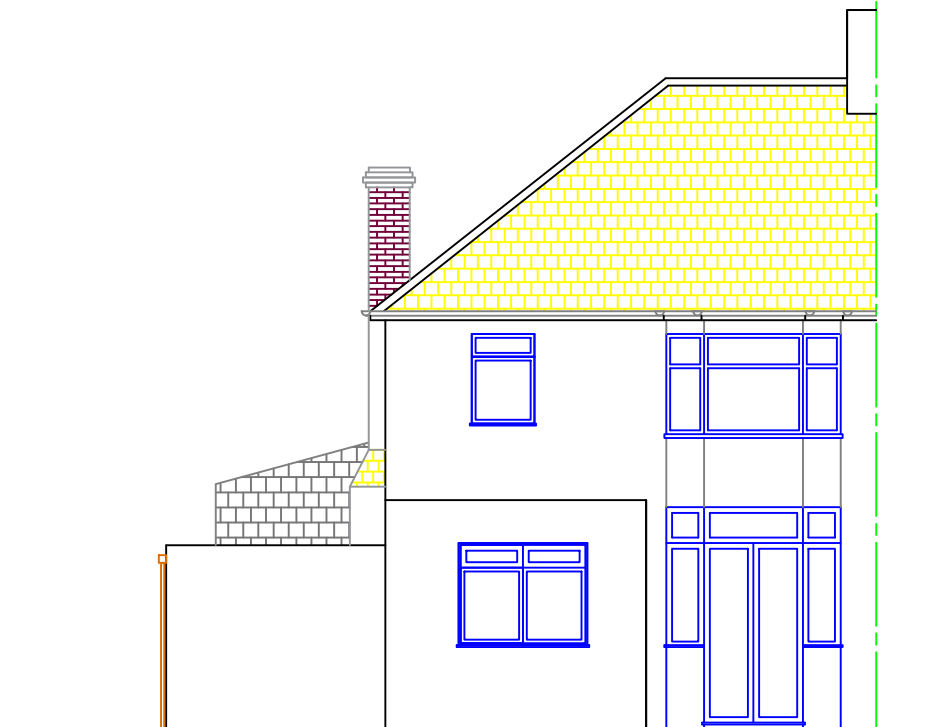

**HOMES DESIGN**

40 WISE LANE  
MILL HILL  
LONDON NW7 2RE  
MOB: 07946 872537

www.homesdesignltd.co.uk

title EXISTING SECTION AND ELEVATIONS	
project	42 Great North Way London NW4 1HS
drawing no	HD1458 /1001
drawn by	R. L
contract no.	HD1458
scale	1:100 @ A3
date	02/2024

EXISTING PARTY WALL SIDE ELEVATION

EXISTING FRONT ELEVATION

EXISTING SECTION A-A

EXISTING LEFT SIDE ELEVATION

EXISTING REAR ELEVATION