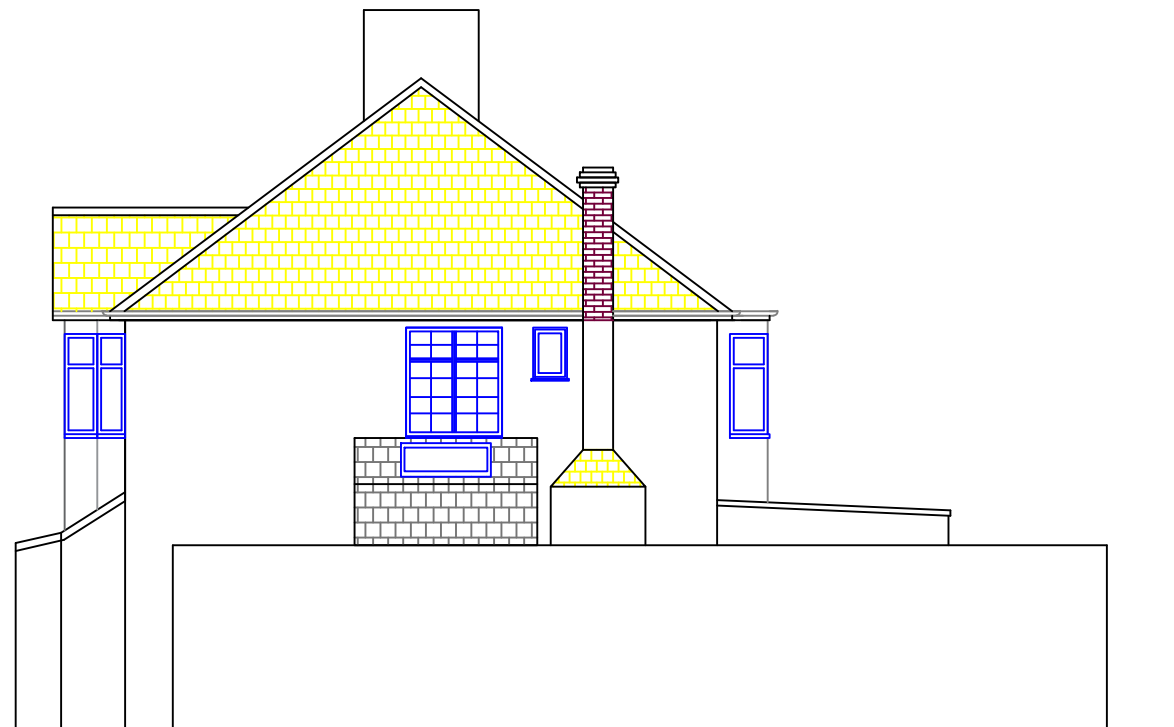

**HOMES DESIGN**

40 WISE LANE  
MILL HILL  
LONDON NW7 2RE  
MOB: 07946 872537

www.homesdesignltd.co.uk

title EXISTING SECTION AND ELEVATIONS	
project	42 Great North Way London NW4 1HS
drawing no	HD1458 /1001
drawn by	R. L
contract no.	HD1458
scale	1:100 @ A3
date	02/2024

EXISTING PARTY WALL SIDE ELEVATION

EXISTING FRONT ELEVATION

EXISTING SECTION A-A

EXISTING LEFT SIDE ELEVATION

EXISTING REAR ELEVATION