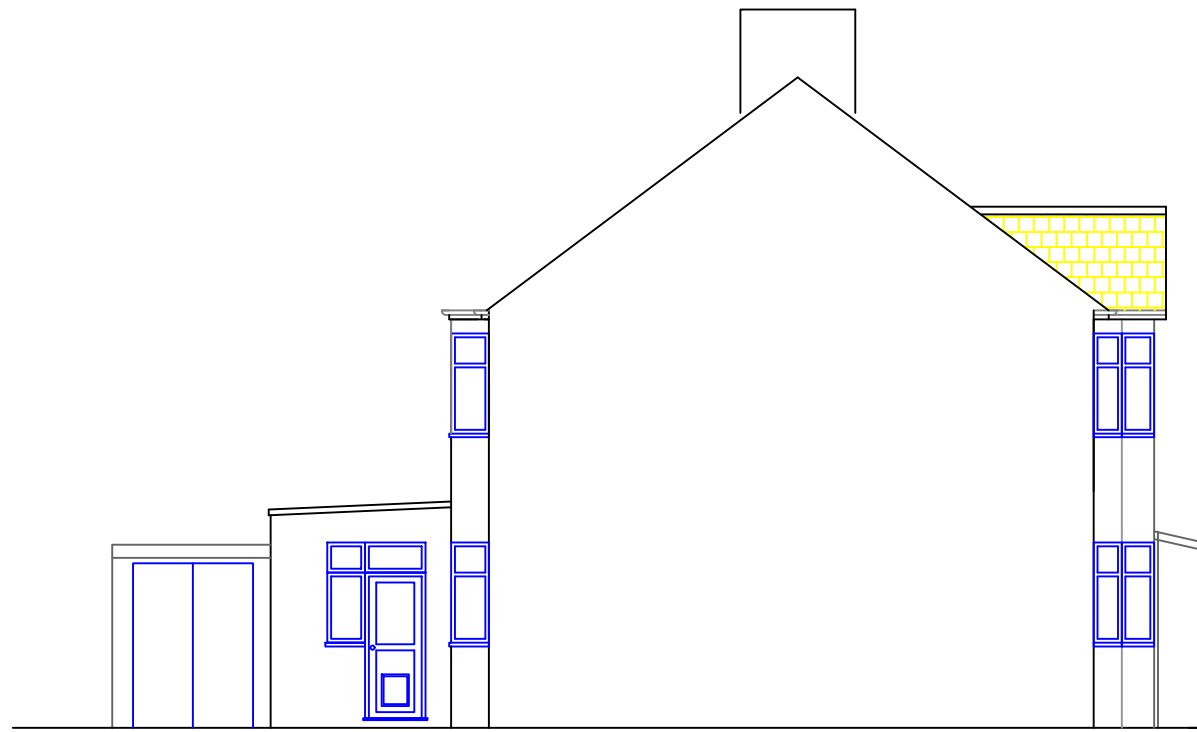

**HOMES DESIGN**

40 WISE LANE  
MILL HILL  
LONDON NW7 2RE  
MOB: 07946 872537

www.homesdesignltd.co.uk

title EXISTING SECTION AND ELEVATIONS	
project	42 Great North Way London NW4 1HS
drawing no	HD1458 /1001
drawn by	R. L
contract no.	HD1458
scale	1:100 @ A3
date	02/2024

EXISTING PARTY WALL SIDE ELEVATION

EXISTING FRONT ELEVATION

EXISTING SECTION A-A

EXISTING LEFT SIDE ELEVATION

EXISTING REAR ELEVATION