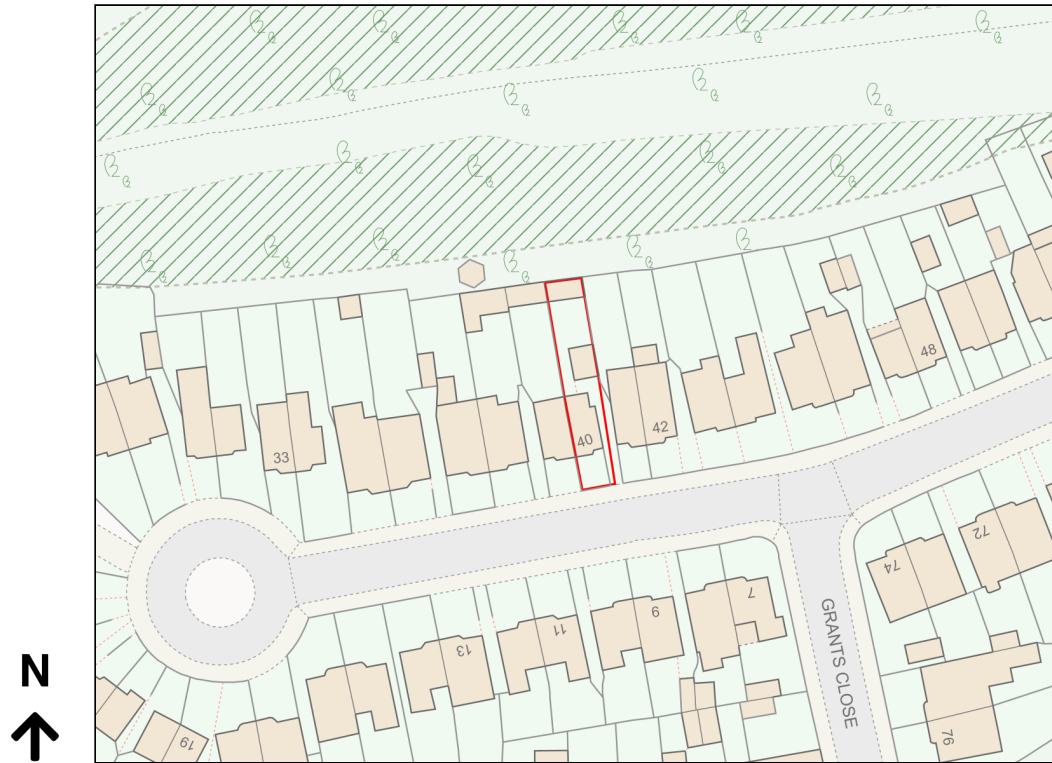

Location Plan

Site Address: 40, Grants Close, Mill Hill, London, NW7 1DD

Date Produced: 06-Feb-2024

Scale: 1:1250 @A4

Planning Portal Reference: PP-12786897v1