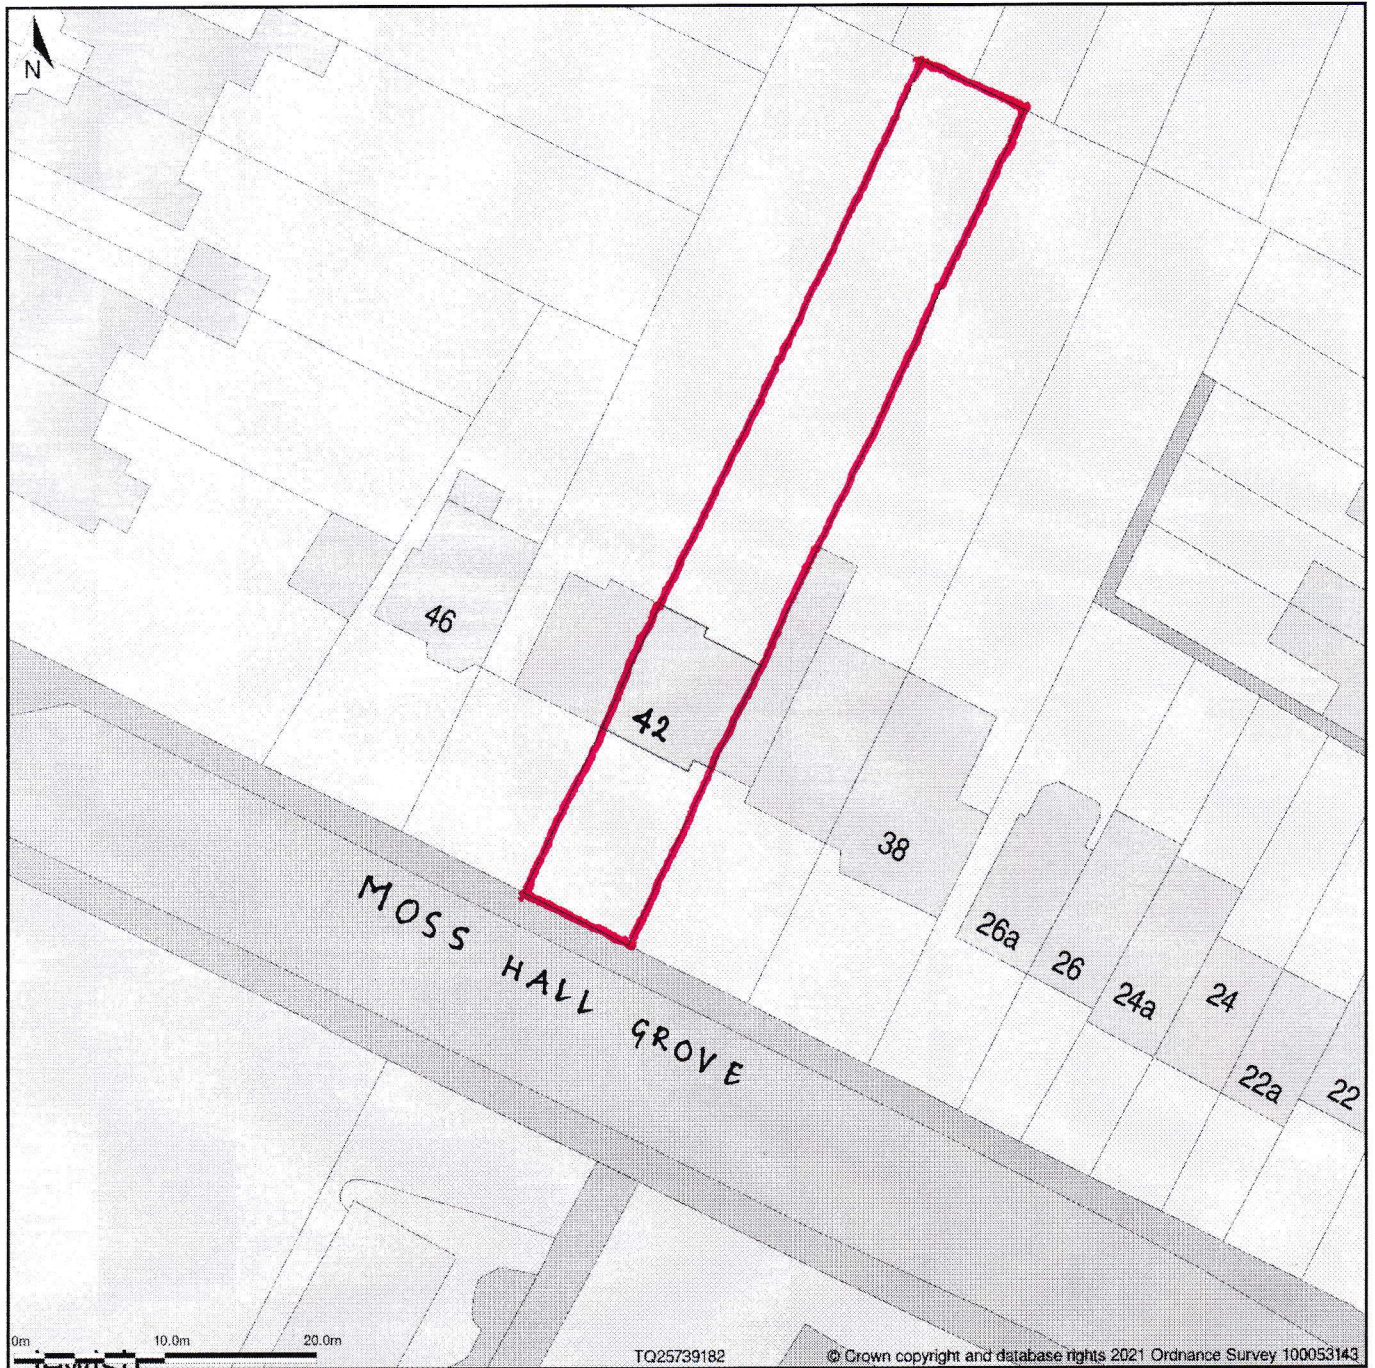

42, Moss Hall Grove, North Finchley, London, Barnet, N12 8PB

Block Plan shows area bounded by: 525693.34, 191777.87 525783.34, 191867.87 (at a scale of 1:500), OSGridRef: TQ25739182. The representation of a road, track or path is no evidence of a right of way. The representation of features as lines is no evidence of a property boundary.

Produced on 11th Jan 2021 from the Ordnance Survey National Geographic Database and incorporating surveyed revision available at this date. Reproduction in whole or part is prohibited without the prior permission of Ordnance Survey. © Crown copyright 2021. Supplied by www.buyaplan.co.uk a licensed Ordnance Survey partner (100053143). Unique plan reference: #00589071-084F19

SITE PLAN 1:500