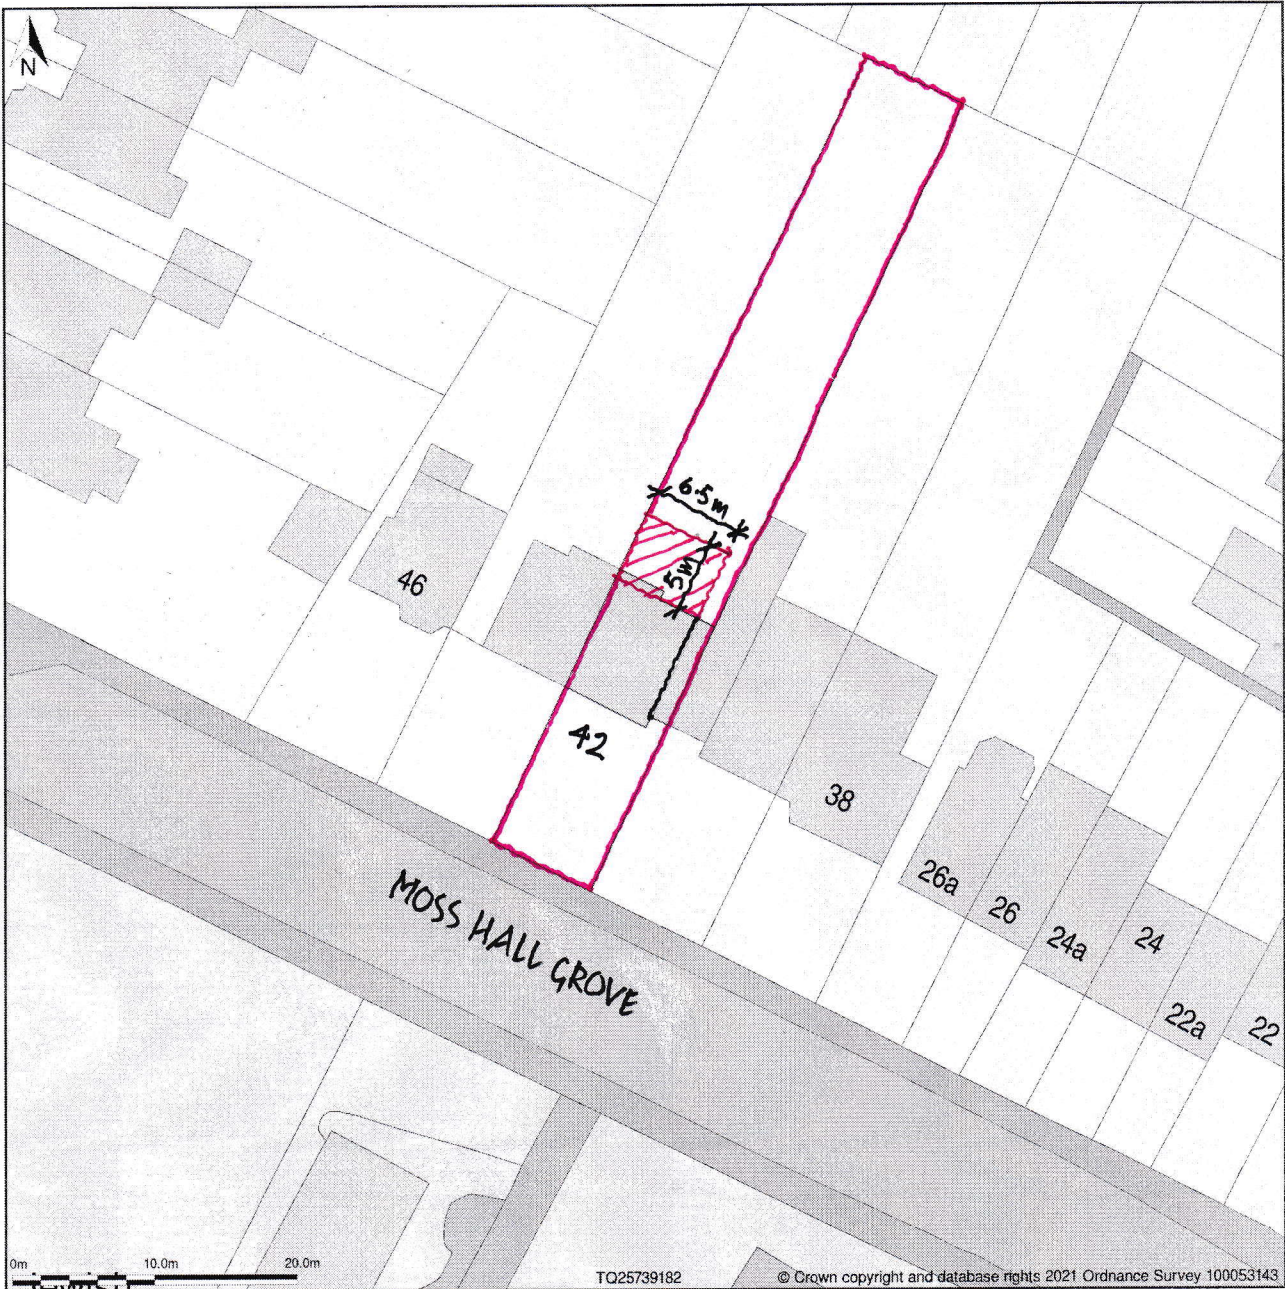

42, Moss Hall Grove, North Finchley, London, Barnet, N12 8PB

Block Plan shows area bounded by: 525693.34, 191777.87 525783.34, 191867.87 (at a scale of 1:500), OSGridRef: TQ25739182. The representation of a road, track or path is no evidence of a right of way. The representation of features as lines is no evidence of a property boundary.

Produced on 11th Jan 2021 from the Ordnance Survey National Geographic Database and incorporating surveyed revision available at this date. Reproduction in whole or part is prohibited without the prior permission of Ordnance Survey. © Crown copyright 2021. Supplied by www.buyaplan.co.uk a licensed Ordnance Survey partner (100053143). Unique plan reference: #00589071-084F19