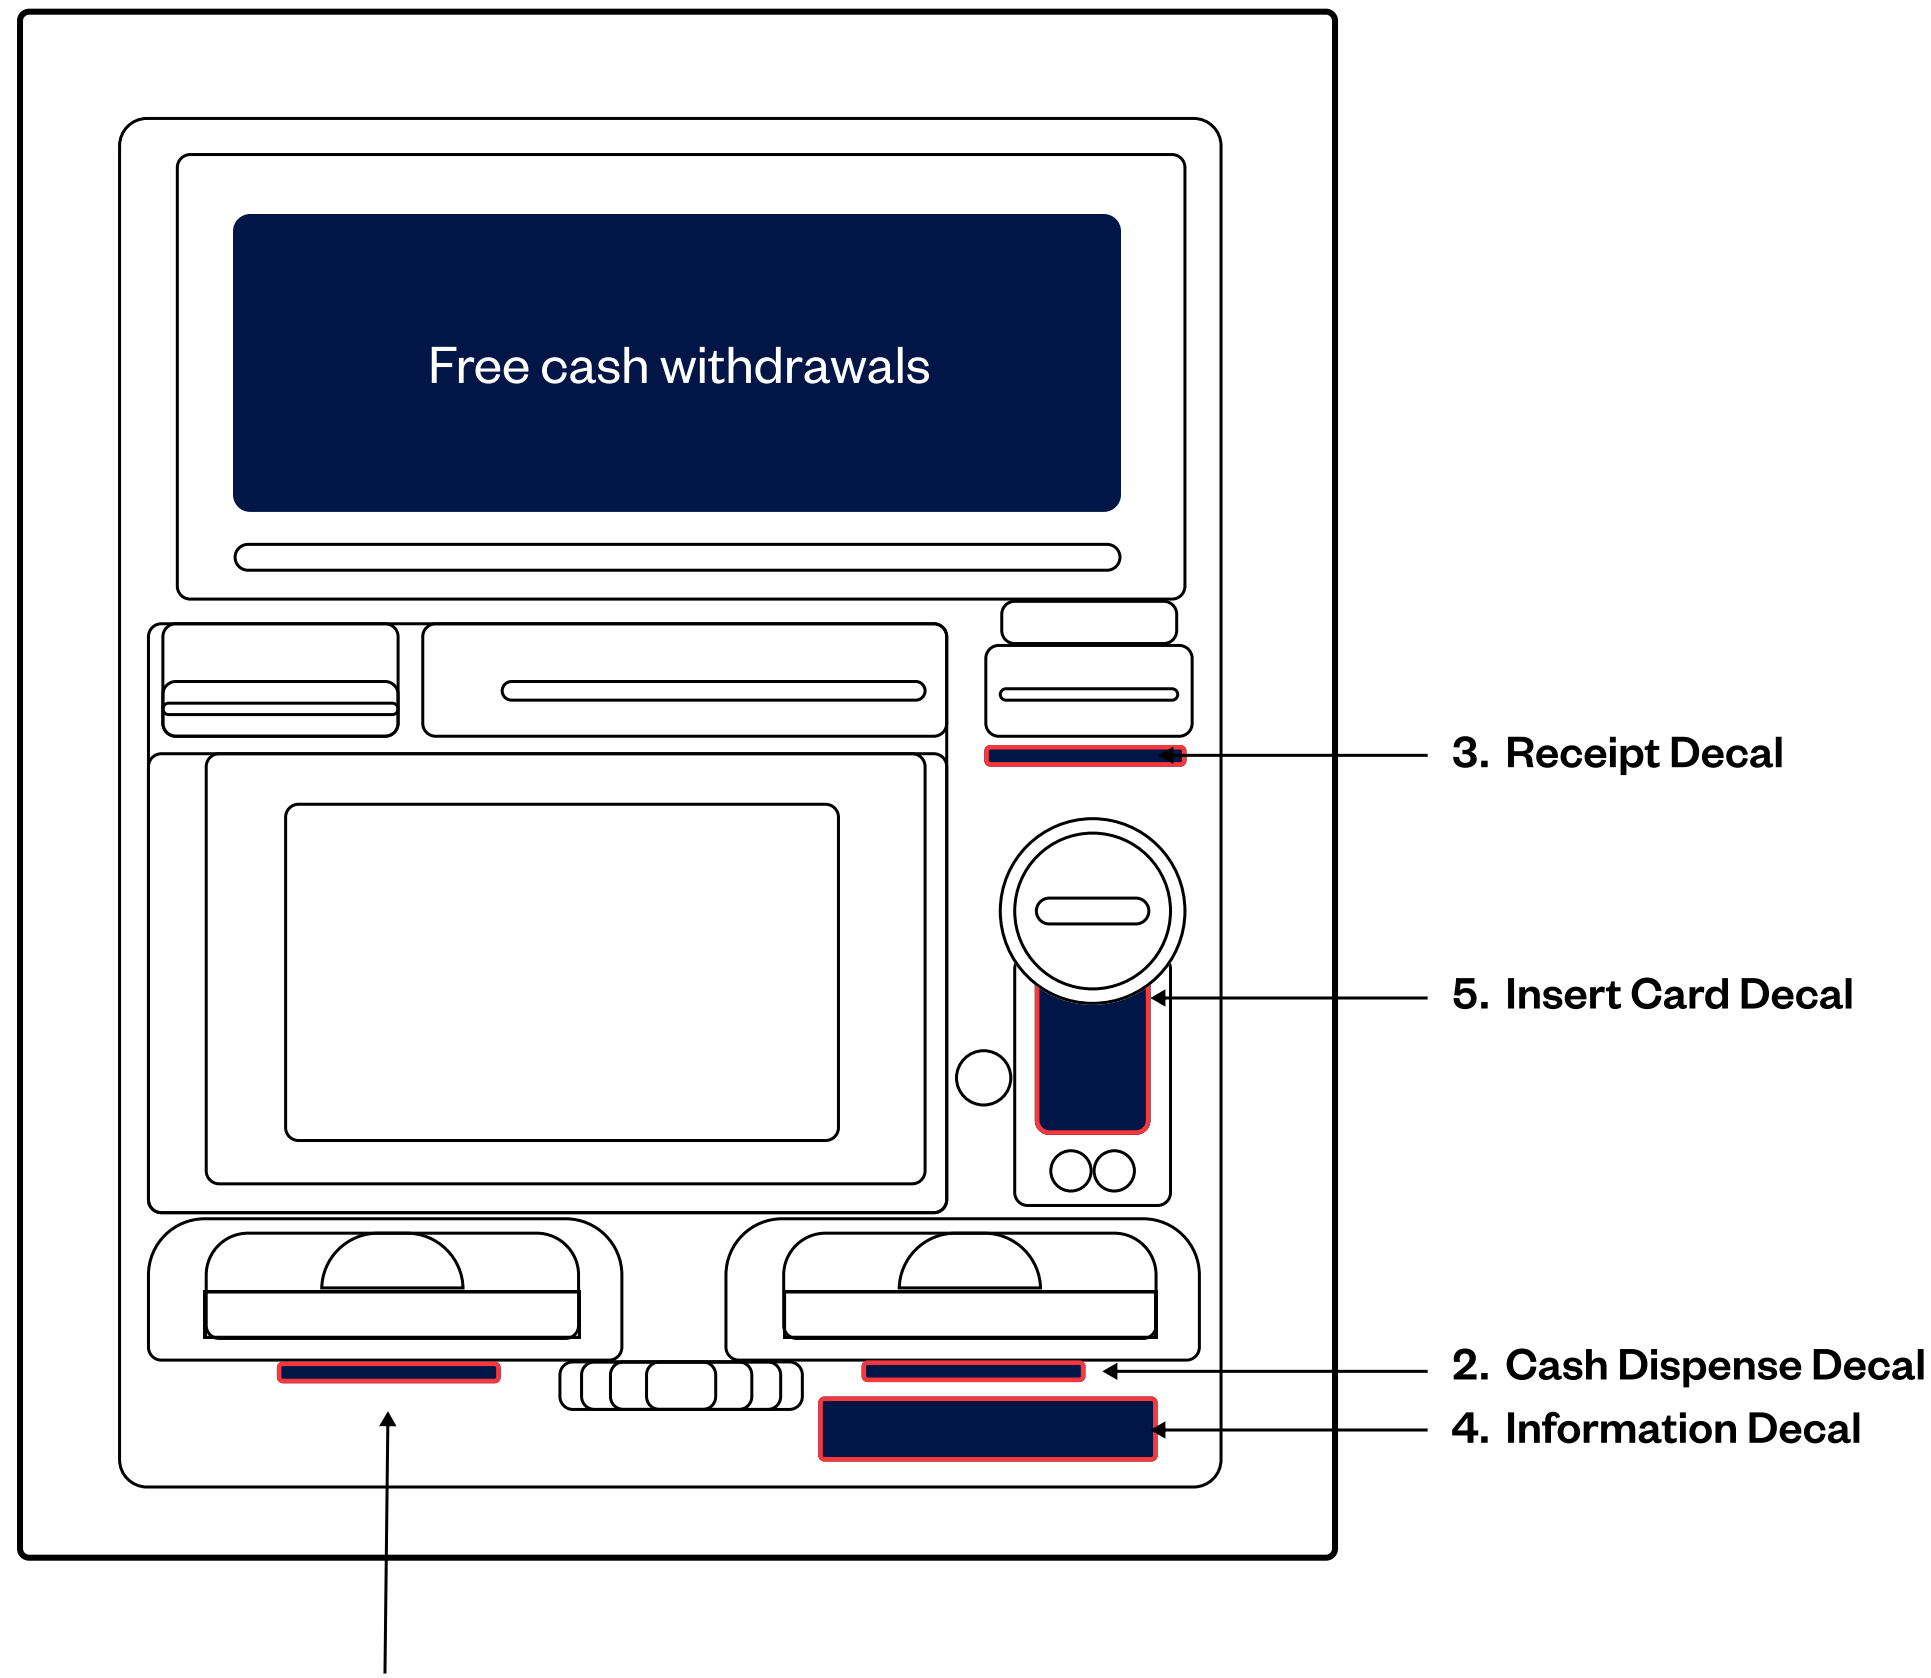

External ATM -Decals

Keeping existing Decal dimensions

1. Deposit Envelope Decal

Deposit your envelope here

1. Deposit Envelope Decal
Font: Founders Grotesk Regular
Centre-aligned

Don't forget to take your cash

2. Cash Dispense Decal
Font: Founders Grotesk Regular
Centre-aligned

Please take your receipt

3. Receipt Decal
Font: Founders Grotesk Regular
Centre-aligned

4. Information Decal
Fonts: PP Editorial New Regular,
Founders Grotesk (Medium, Regular, Bold)

5. Insert Card Decal
Font: PP Editorial New Regular
Centre-aligned