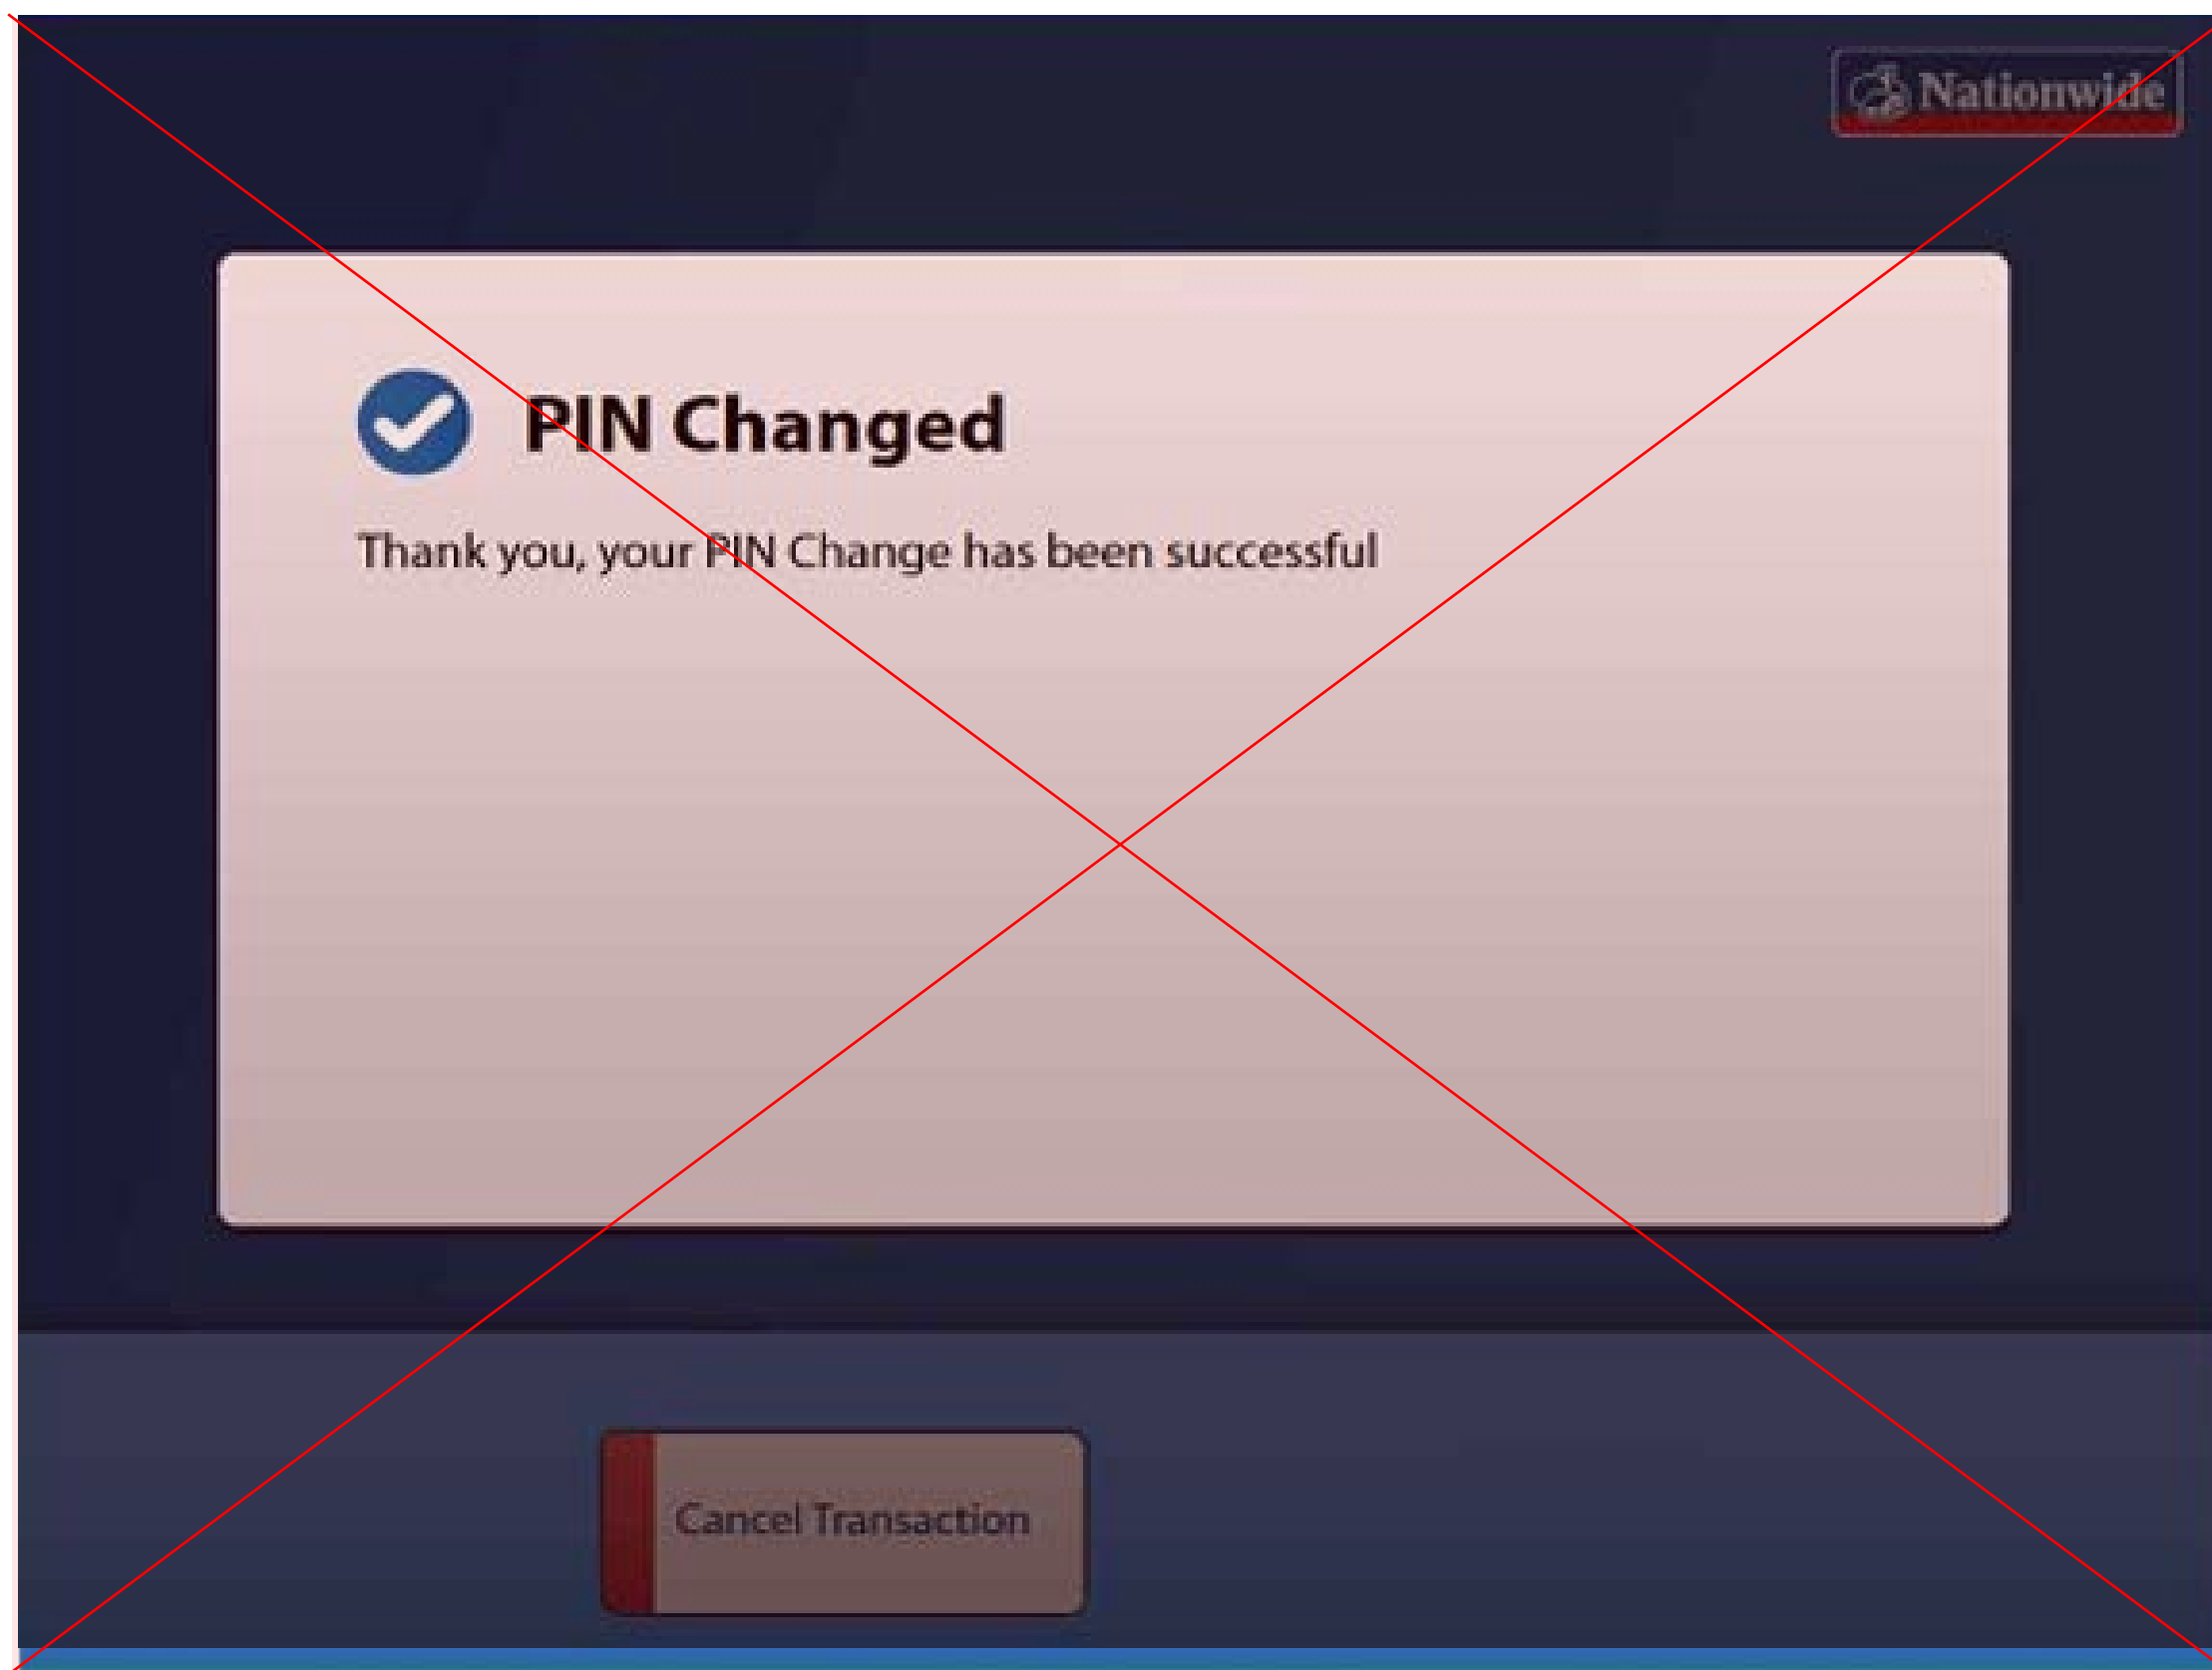

External ATM - Using Illustrations

#DAE4FF

#011546

#F9383D

Fonts used:
PP Editorial New
Founders Grotesk Regular