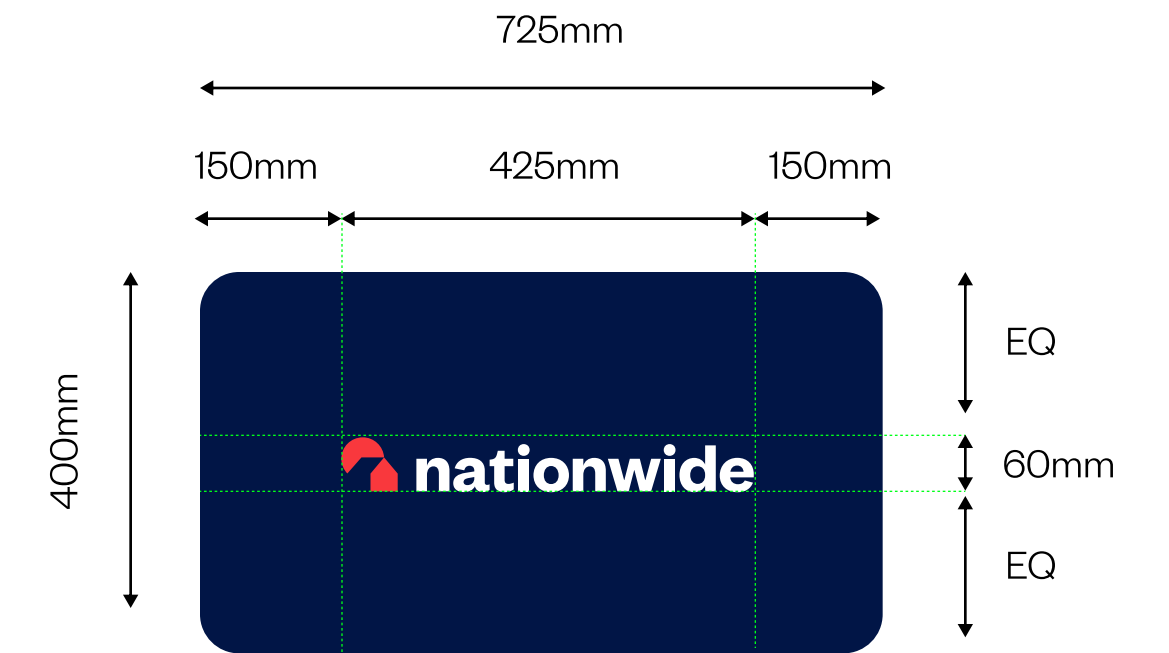

ATM Tablet

May be used, by exception, wall or glazing mounted 100mm above an existing external ATM aperture, where a full surround is not achievable due to lack of suitable space, e.g. Heritage shopfront.