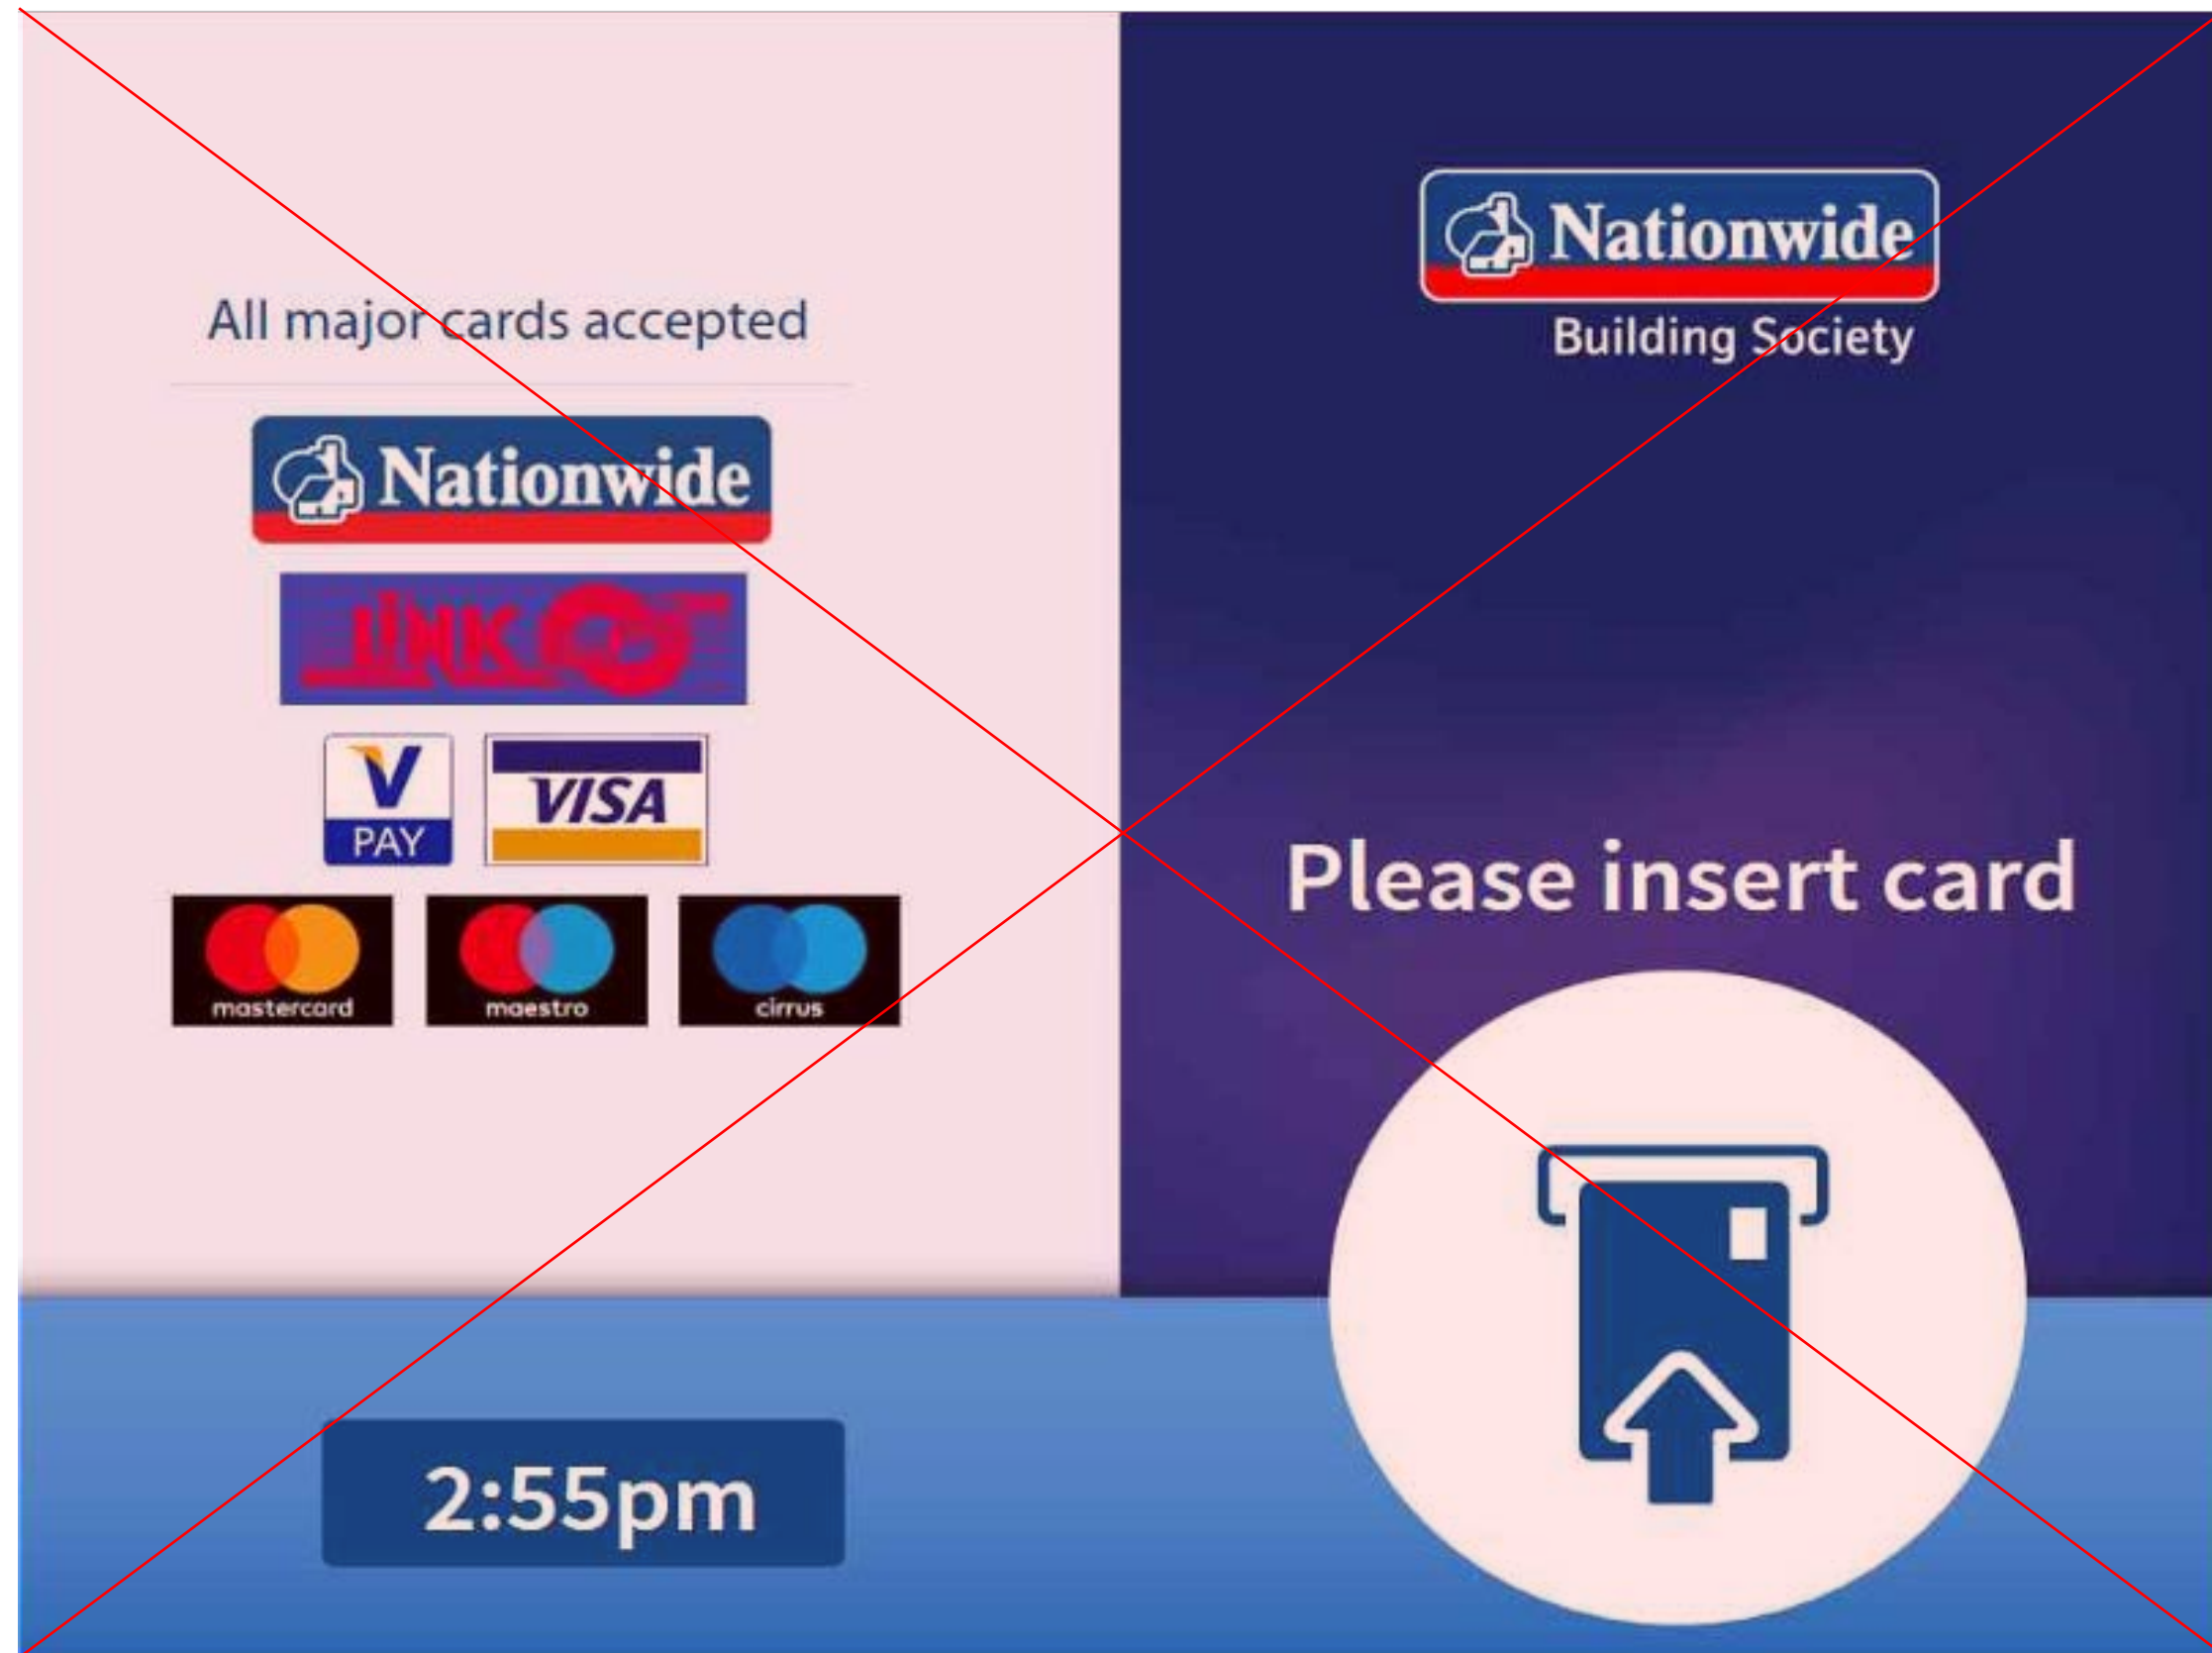

External ATM - Welcome Screen

Before