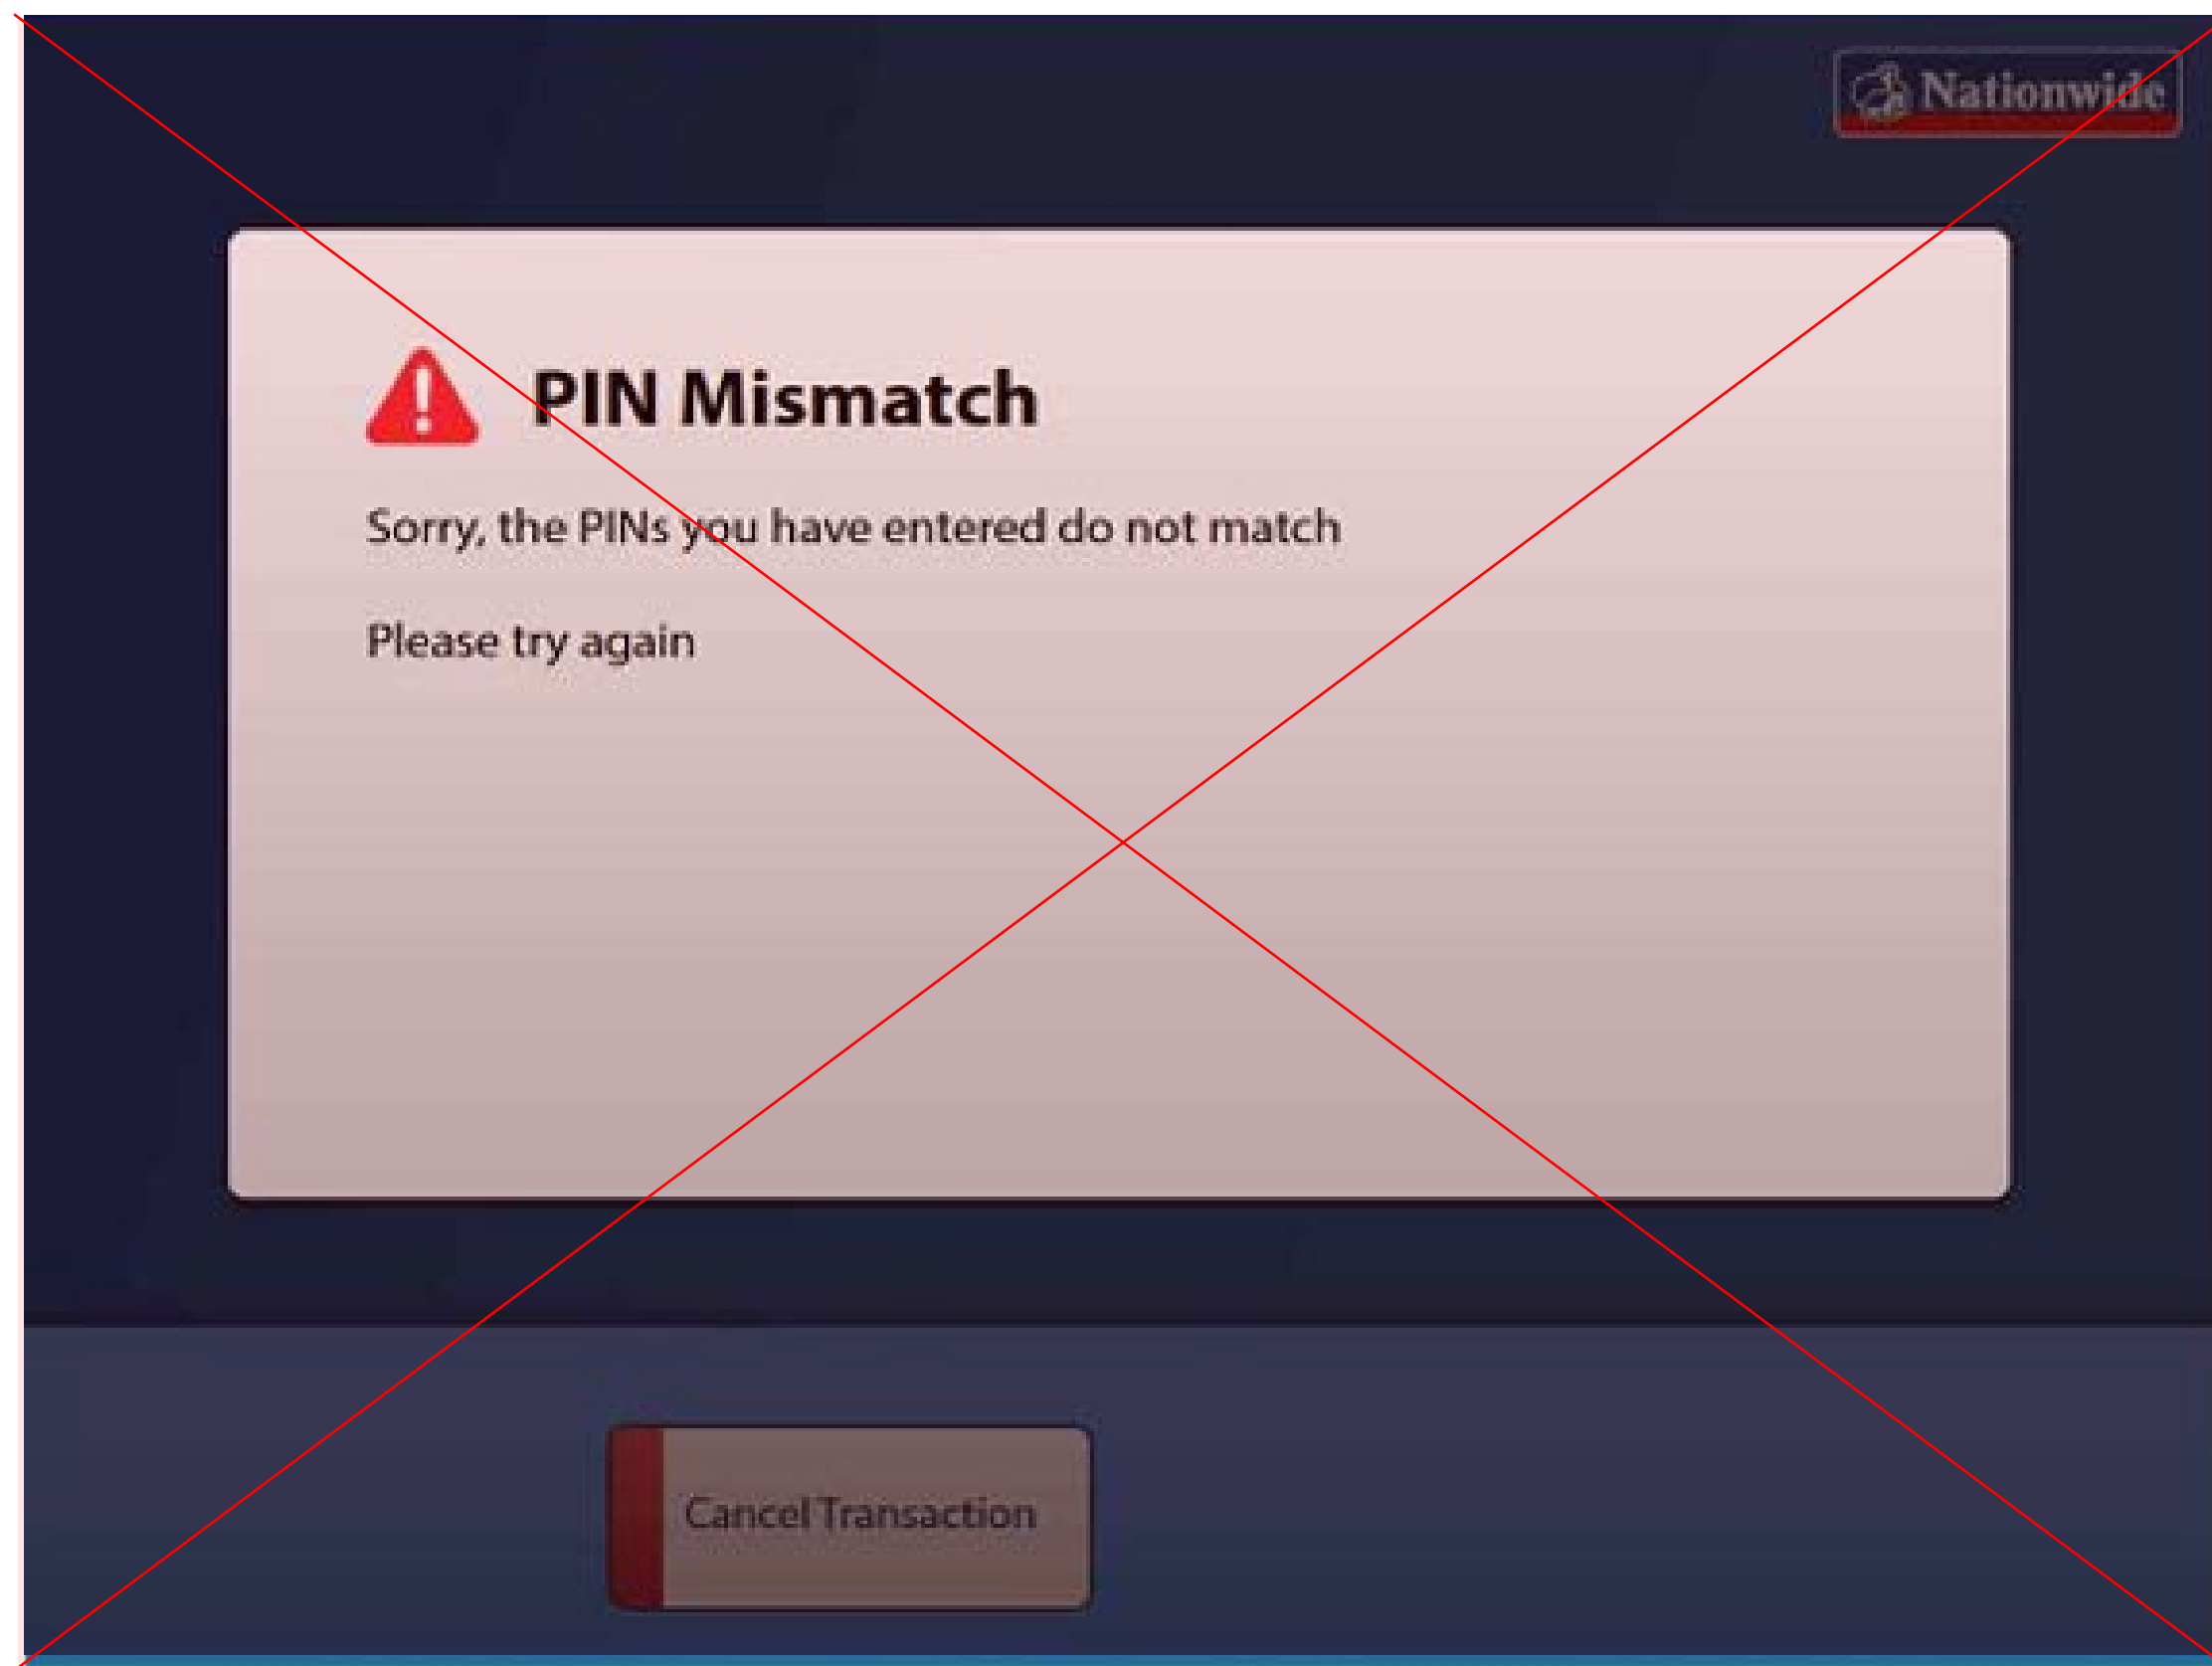

External ATM - Using Icons

Fonts used:
PP Editorial New
Founders Grotesk Regular