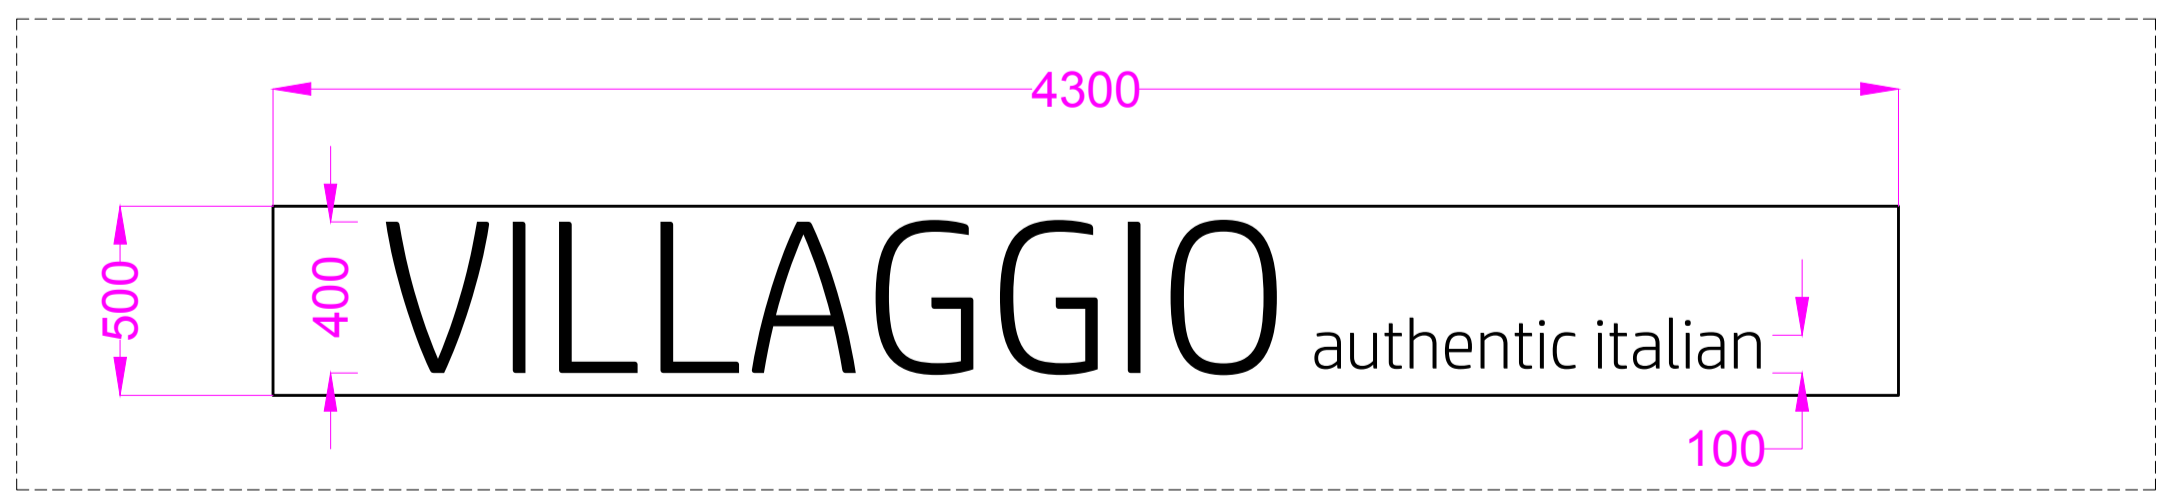

FRONT ELEVATION AS PROPOSED

SECTION AS PROPOSED

new timber signage/advertisement
 type: fascia
 finish: oak
 font: HP Simplified Jpan Light
 main lettering: timber surface mounted 400mm high x 35mm thick
 small lettering: engraved 100mm high x 10mm thick

SIGNAGE DETAIL AS PROPOSED

KEY:
 EXISTING IN BLACK
 PROPOSED IN RED
 KEY DIMENSIONS IN PINK

YELLOW GREY STUDIOS LTD.
 E: info@yellowgreystudios.com

| | | |
|---|----------------------------------|--|
| client RAMA | scale 1:50 @ A1 1:100 @ A3 | drawing title FRONT ELEVATION AS PROPOSED |
| job title VILLAGGIO PIZZERIA 1B CHURCH PASSAGE, BARNET, EN5 4QS | date FEB 24 | Drawing Number 1BCP(PL)203 Revision Number |