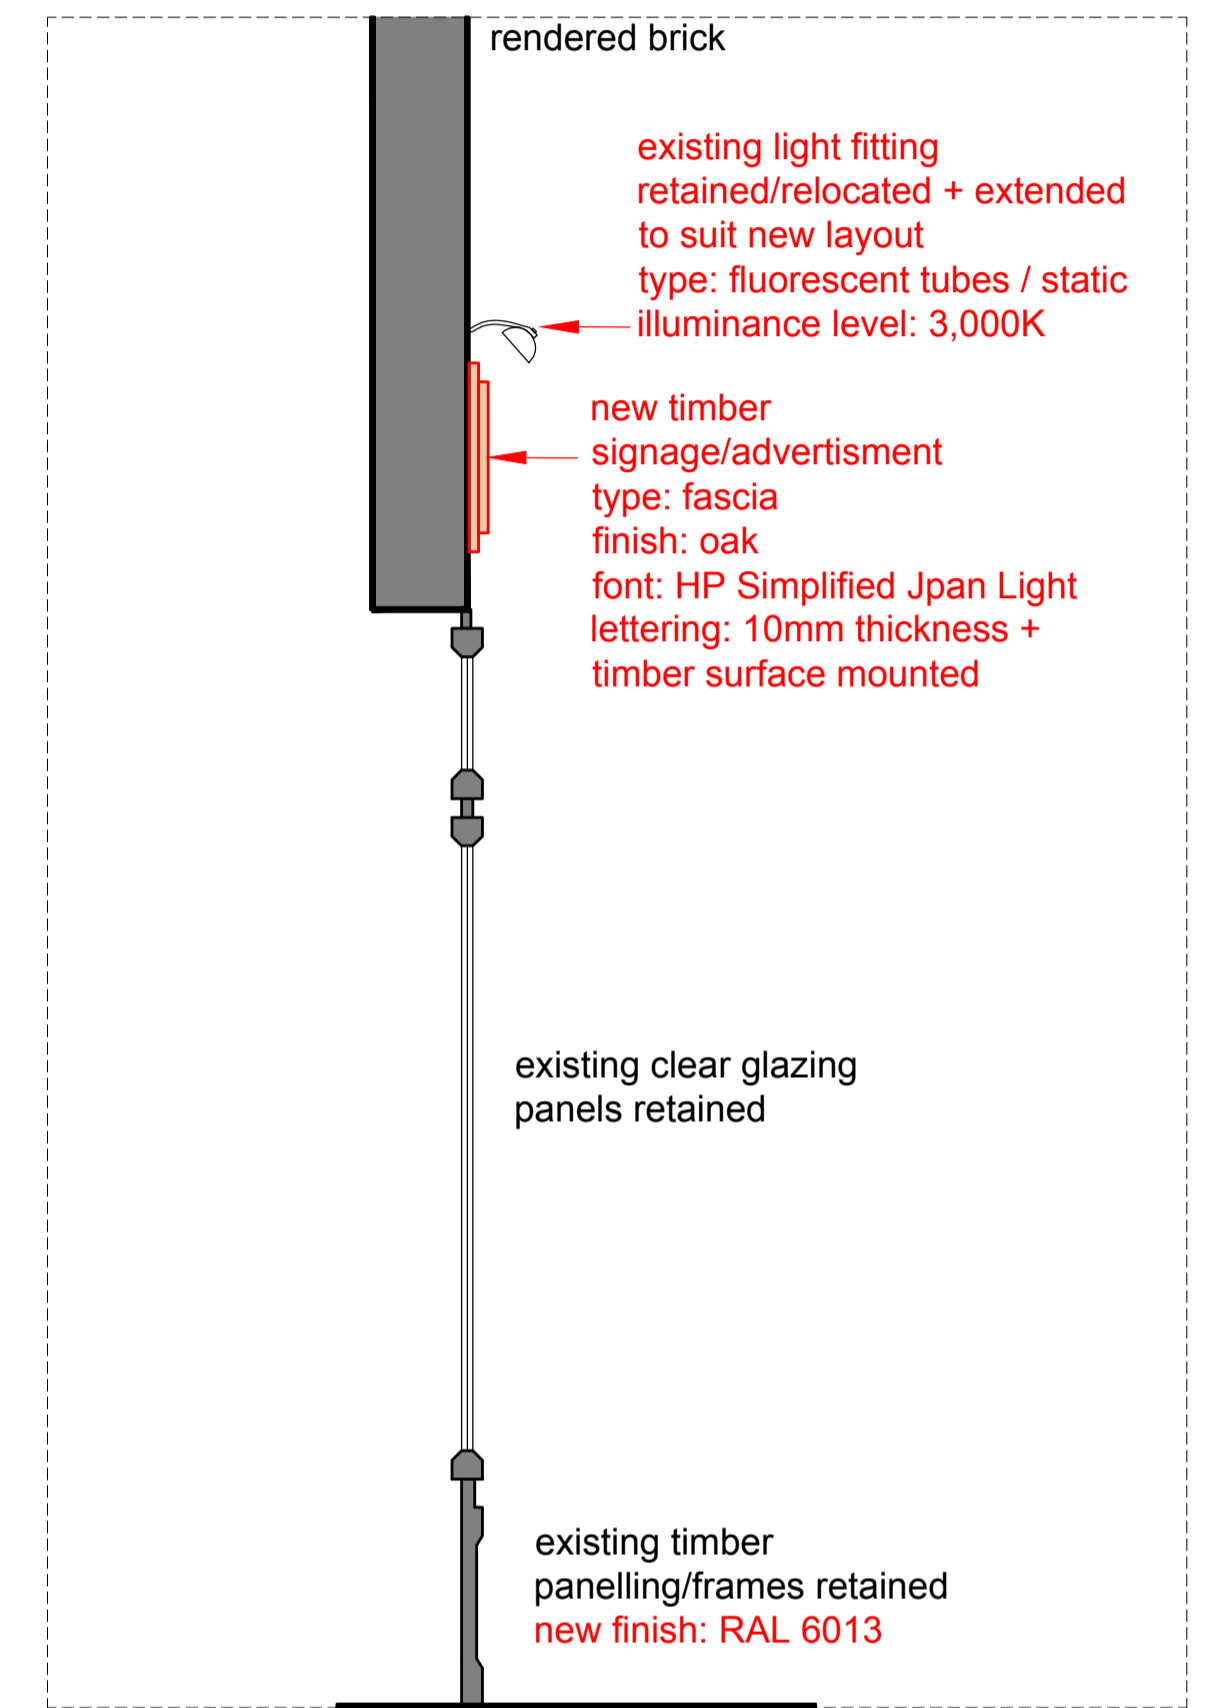

FRONT ELEVATION AS PROPOSED

SECTION AS PROPOSED

new timber signage/advertisement
 type: fascia
 finish: oak
 font: HP Simplified Jpan Light
 main lettering: timber surface mounted 400mm high x 35mm thick
 small lettering: engraved 100mm high x 10mm thick

SIGNAGE DETAIL AS PROPOSED

KEY:
 EXISTING IN BLACK
 PROPOSED IN RED
 KEY DIMENSIONS IN PINK

YELLOW GREY STUDIOS LTD.
 E: info@yellowgreystudios.com

| | | |
|---|----------------------------------|--|
| client RAMA | scale 1:50 @ A1 1:100 @ A3 | drawing title FRONT ELEVATION AS PROPOSED |
| job title VILLAGGIO PIZZERIA 1B CHURCH PASSAGE, BARNET, EN5 4QS | date FEB 24 | Drawing Number 1BCP(PL)203 Revision Number |