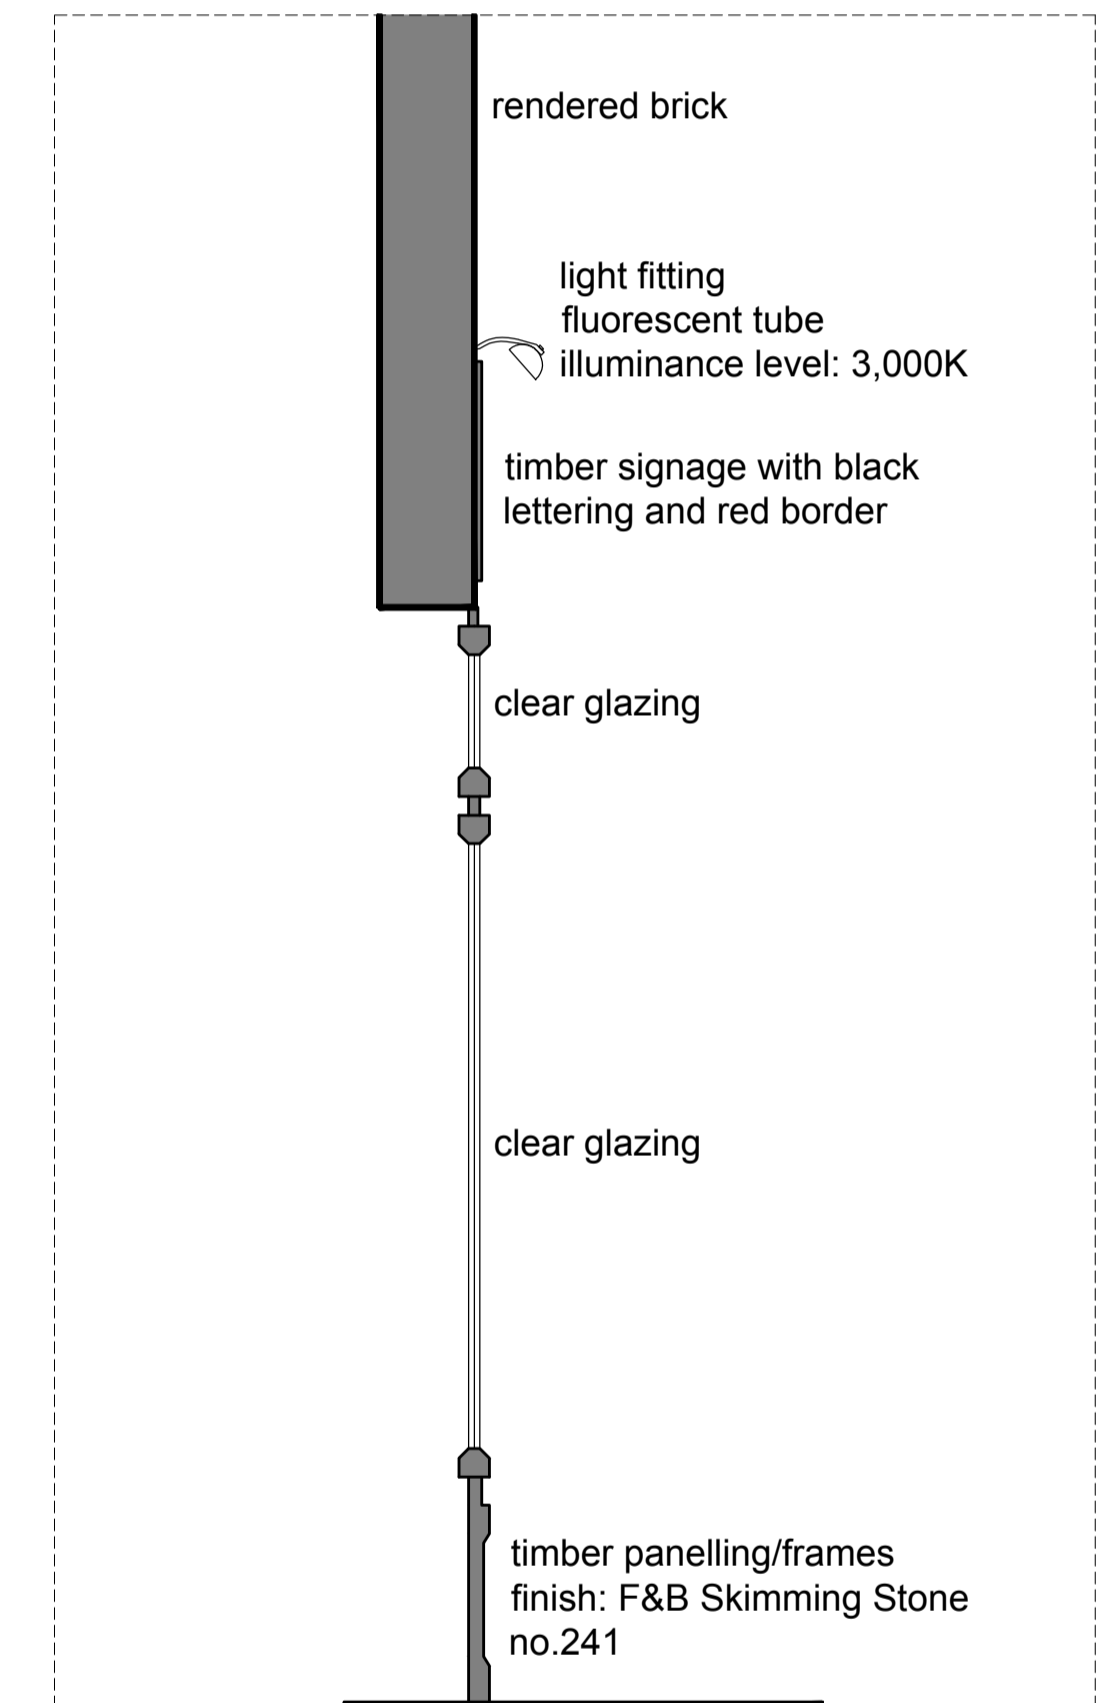

**FRONT ELEVATION
AS EXISTING**

**SECTION
AS EXISTING**

KEY:
KEY DIMENSIONS IN PINK

client RAMA	scale 1:50 @ A1 1:100 @ A3	drawing title FRONT ELEVATION AS EXISTING
job title VILLAGGIO PIZZERIA 1B CHURCH PASSAGE, BARNET, EN5 4QS	date JAN 24	Drawing Number 1BCP(EX)102 Revision Number