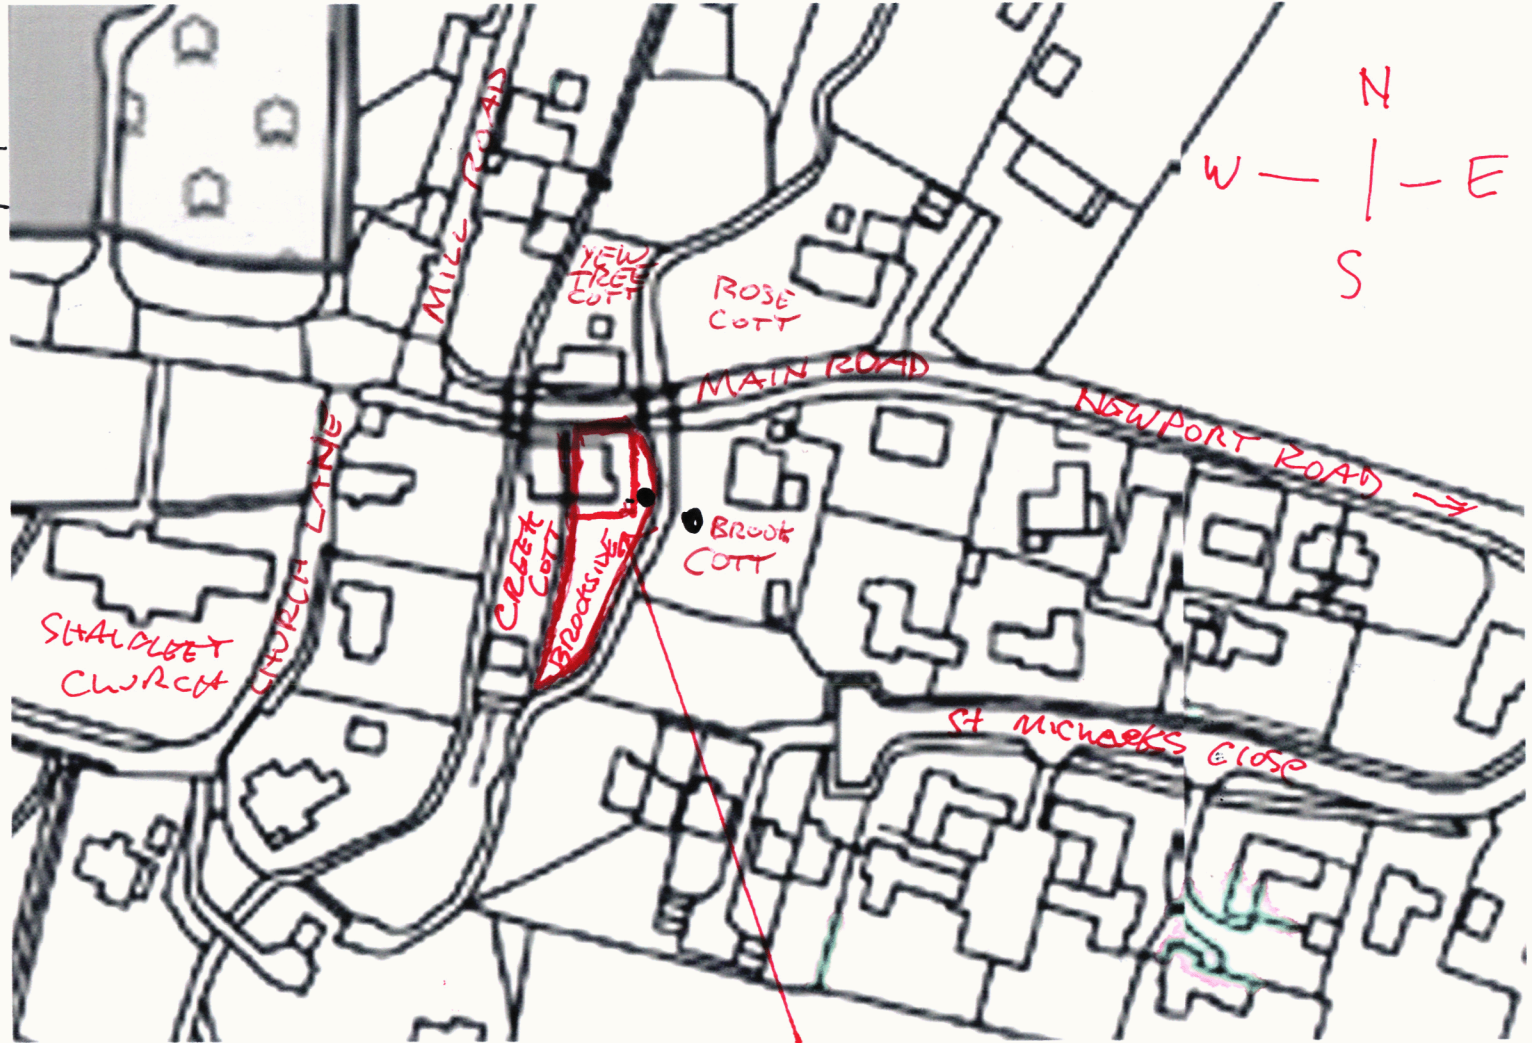

# TREE DIAGRAM

NO. 7

## ~~SHALFLEET LOCATION PLAN~~

TREES IN  
FALLING DISTANCE  
OF PROPOSED WALL

2 x ●

=  
MAGNOLIA  
AND ALDER TREES

PROPOSED GARDEN WALL OUTLINED IN RED  
BROOKSIDE, MAIN ROAD, SHALFLEET  
PO30 4ND

NO. 7