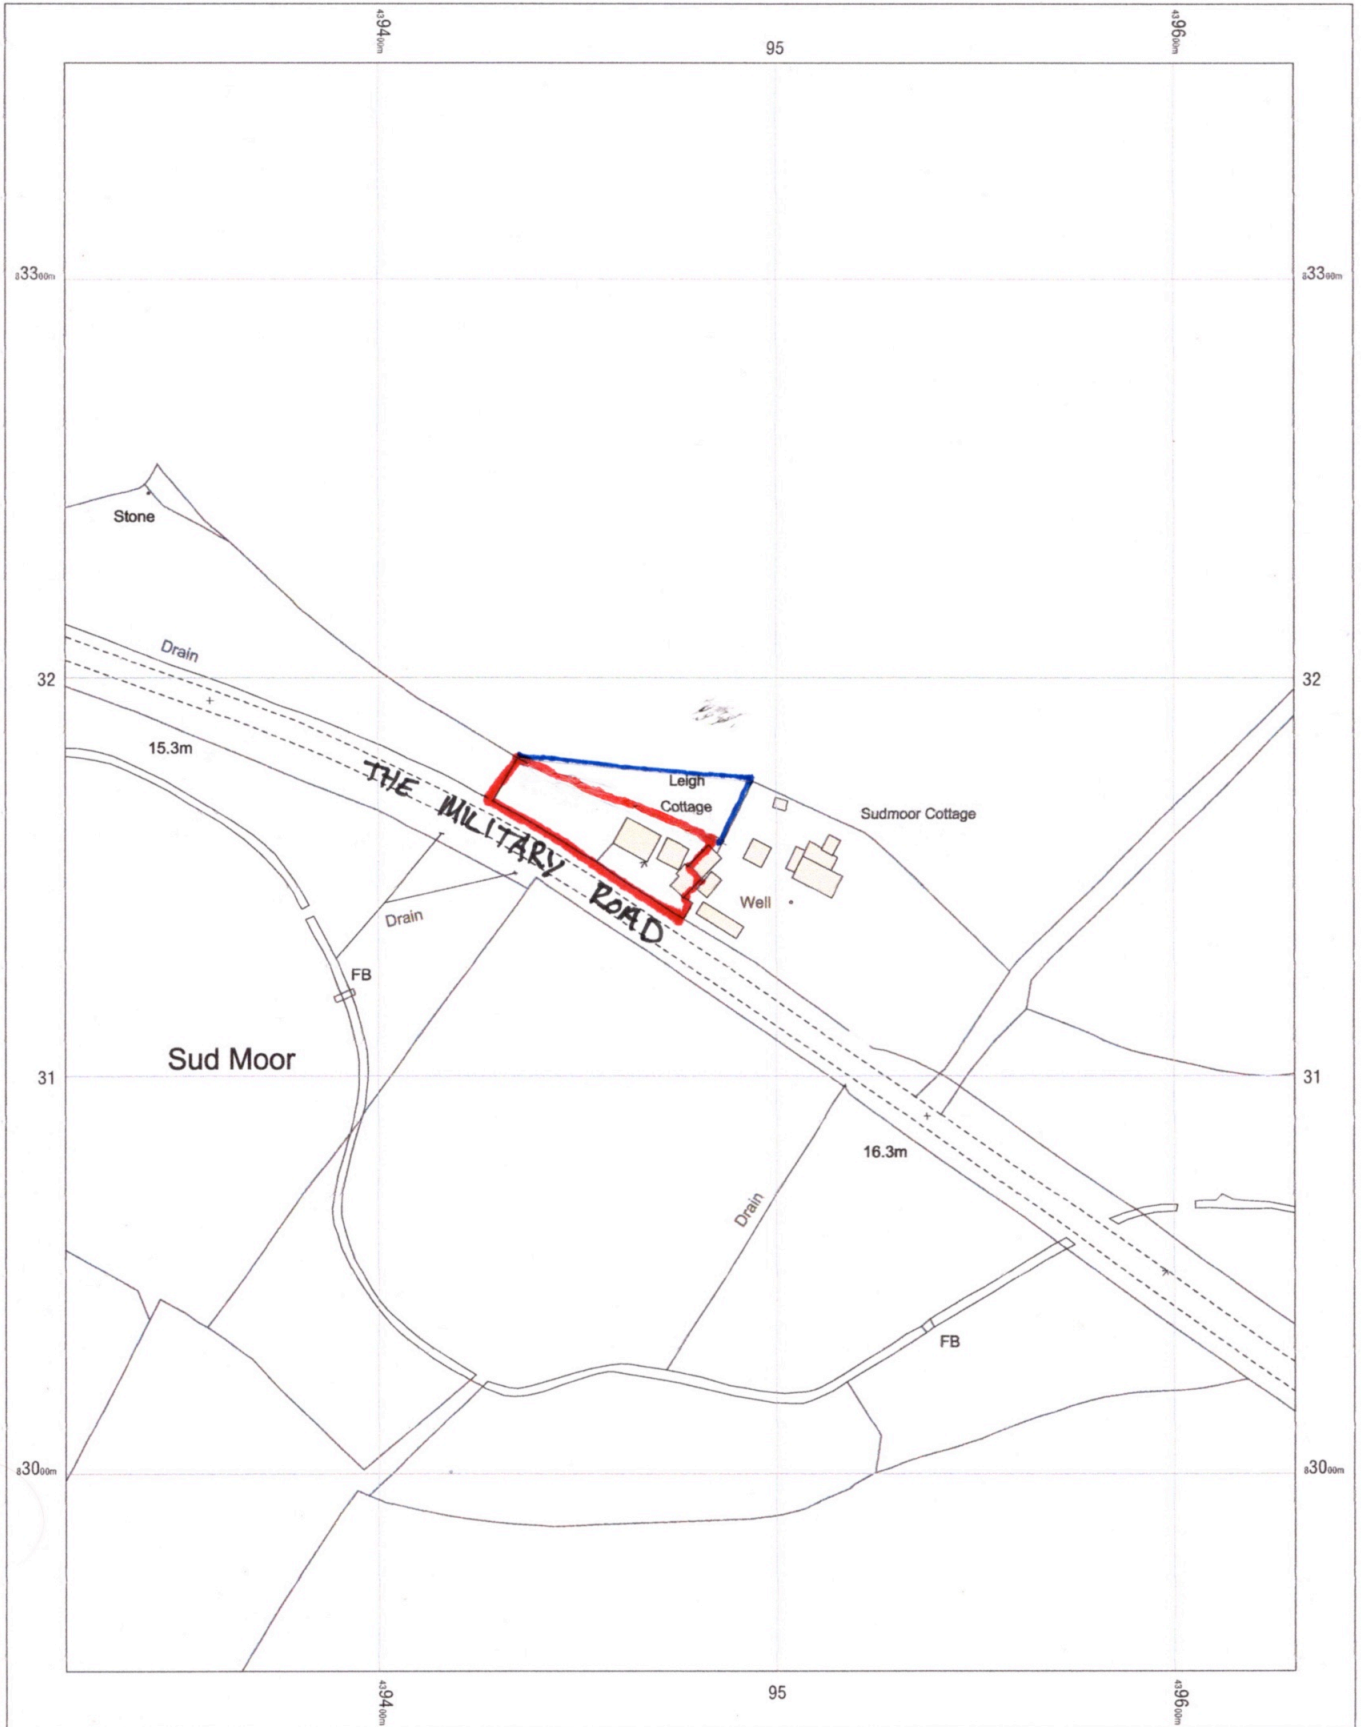

Leigh Cottage

Location Plan

OS MasterMap 1250/2500/10000 scale
Friday, May 21, 2021, ID: CM-00964156
www.centremapslive.co.uk
1:1250 scale print at A3, Centre: 439476 E, 83152 N
©Crown Copyright Ordnance Survey, Licence no. 100019980