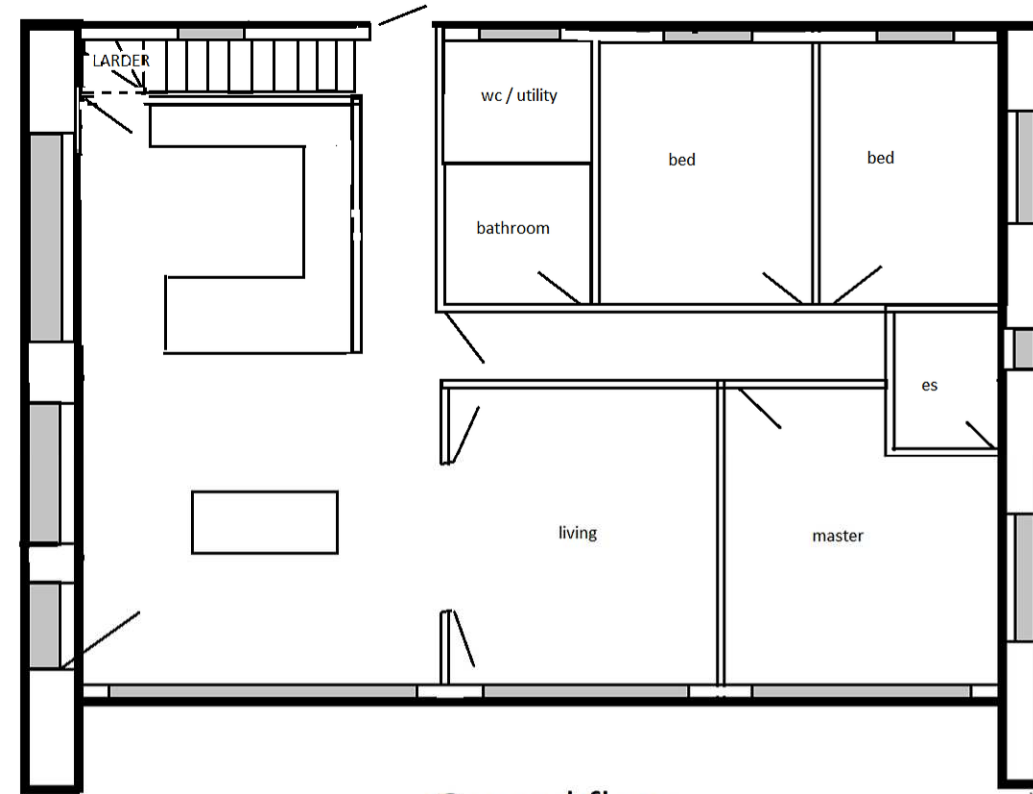

1st floor

Ground floor

Scale 1:100

Project
 53 Gills Cliff Road, Ventnor,
 PO38 1AD

Drawing Title
 Floor layouts

Drawing No. 700500

Rev B

Date 8 February 2024