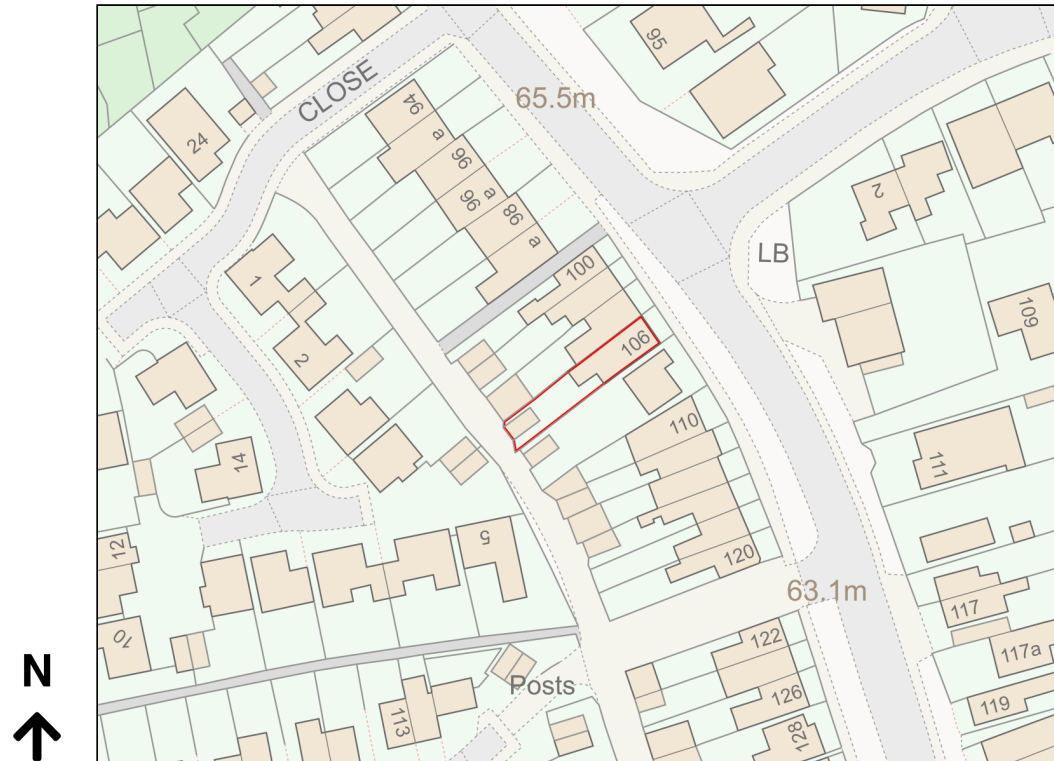

Location Plan

Site Address: 106, Station Road, Earls Barton, NN6 0NX

Date Produced: 14-Jan-2024

Scale: 1:1250 @A4

Planning Portal Reference: PP-12729327v1