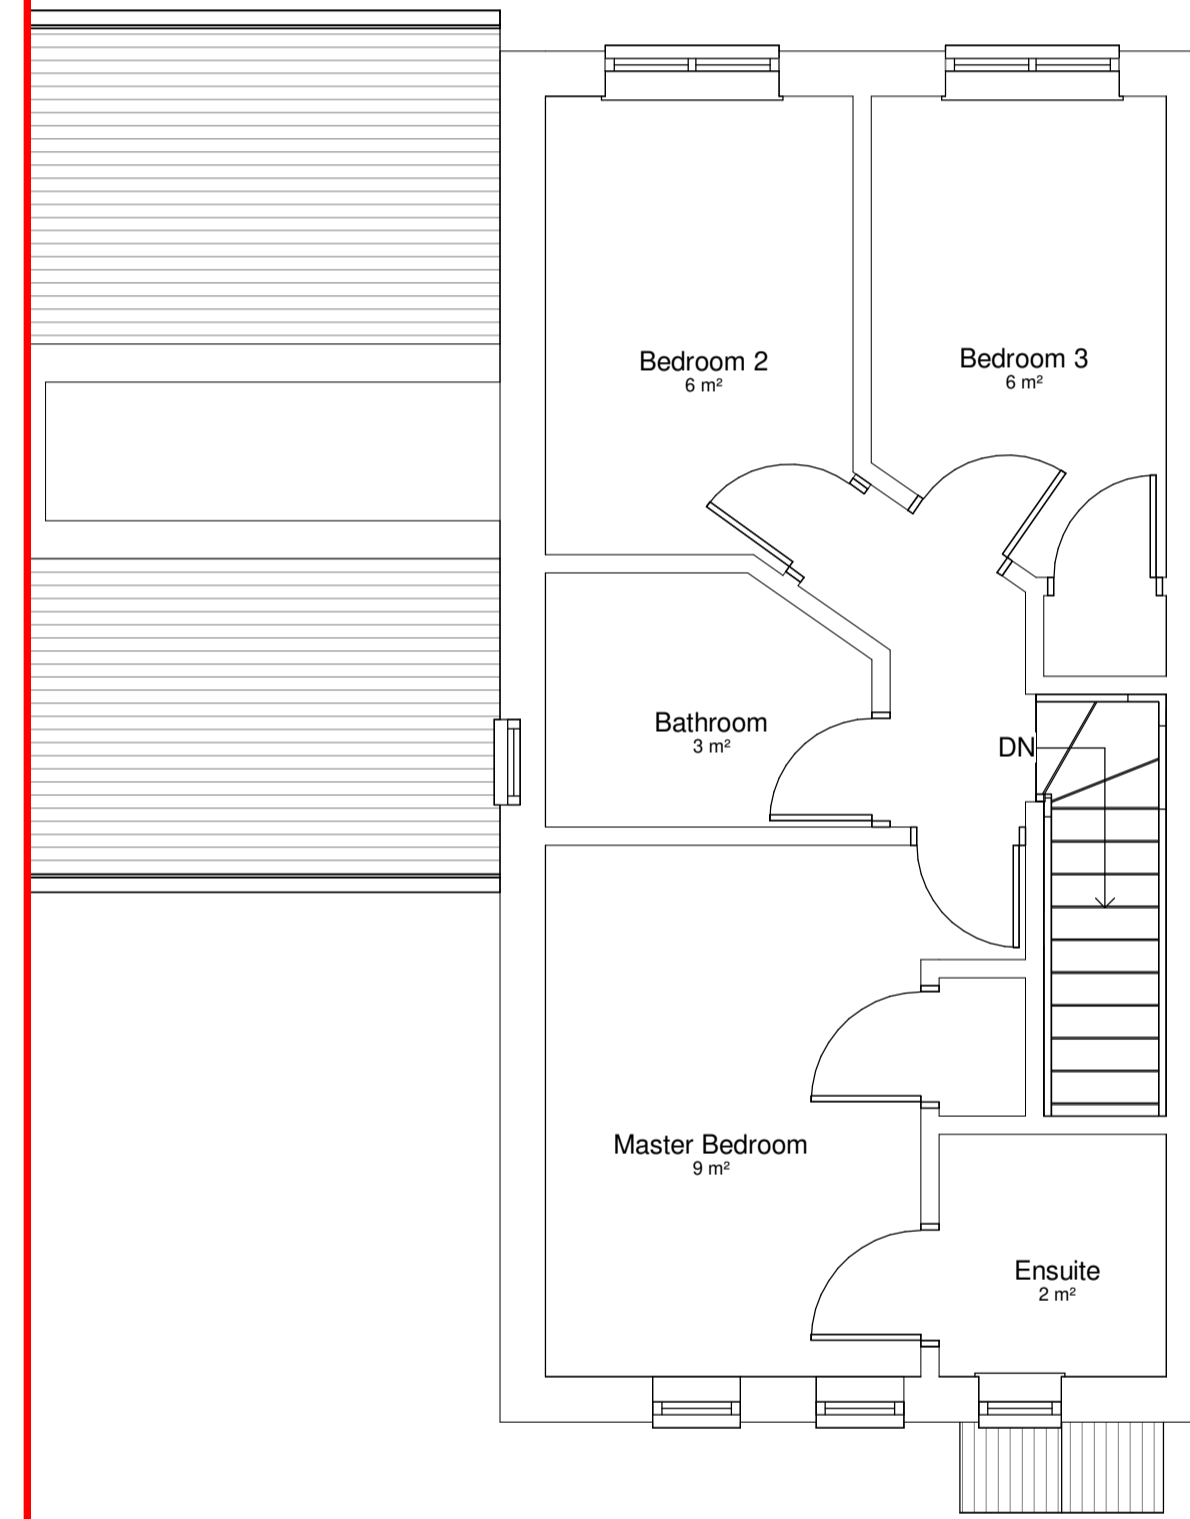

2 Existing_Level 01
1 : 50

rev	description	drawn / checked	date
1	Planning Issue	NF/AG	30/01/24

revisions

Status: PLANNING

CURIO
ARCHITECTS

a: Bakerloo, 17 Hanover Square,
London, W1S 1BN
w: www.curioarchitects.co.uk
e: hello@curioarchitects.co.uk

Client: KAMPETE ALIOU

Project: DANFORTH,
ARGENT STREET
GRAYS, RM17 6PH

Title: GENERAL ARRANGEMENT
EXISTING
GROUND AND FIRST FLOOR

Scale: 1 : 50 @ A1 Drawn: NF
Date: 12/01/24 Checked: AG

Job no: 24001 Drawing no: 03001 Revision: 1