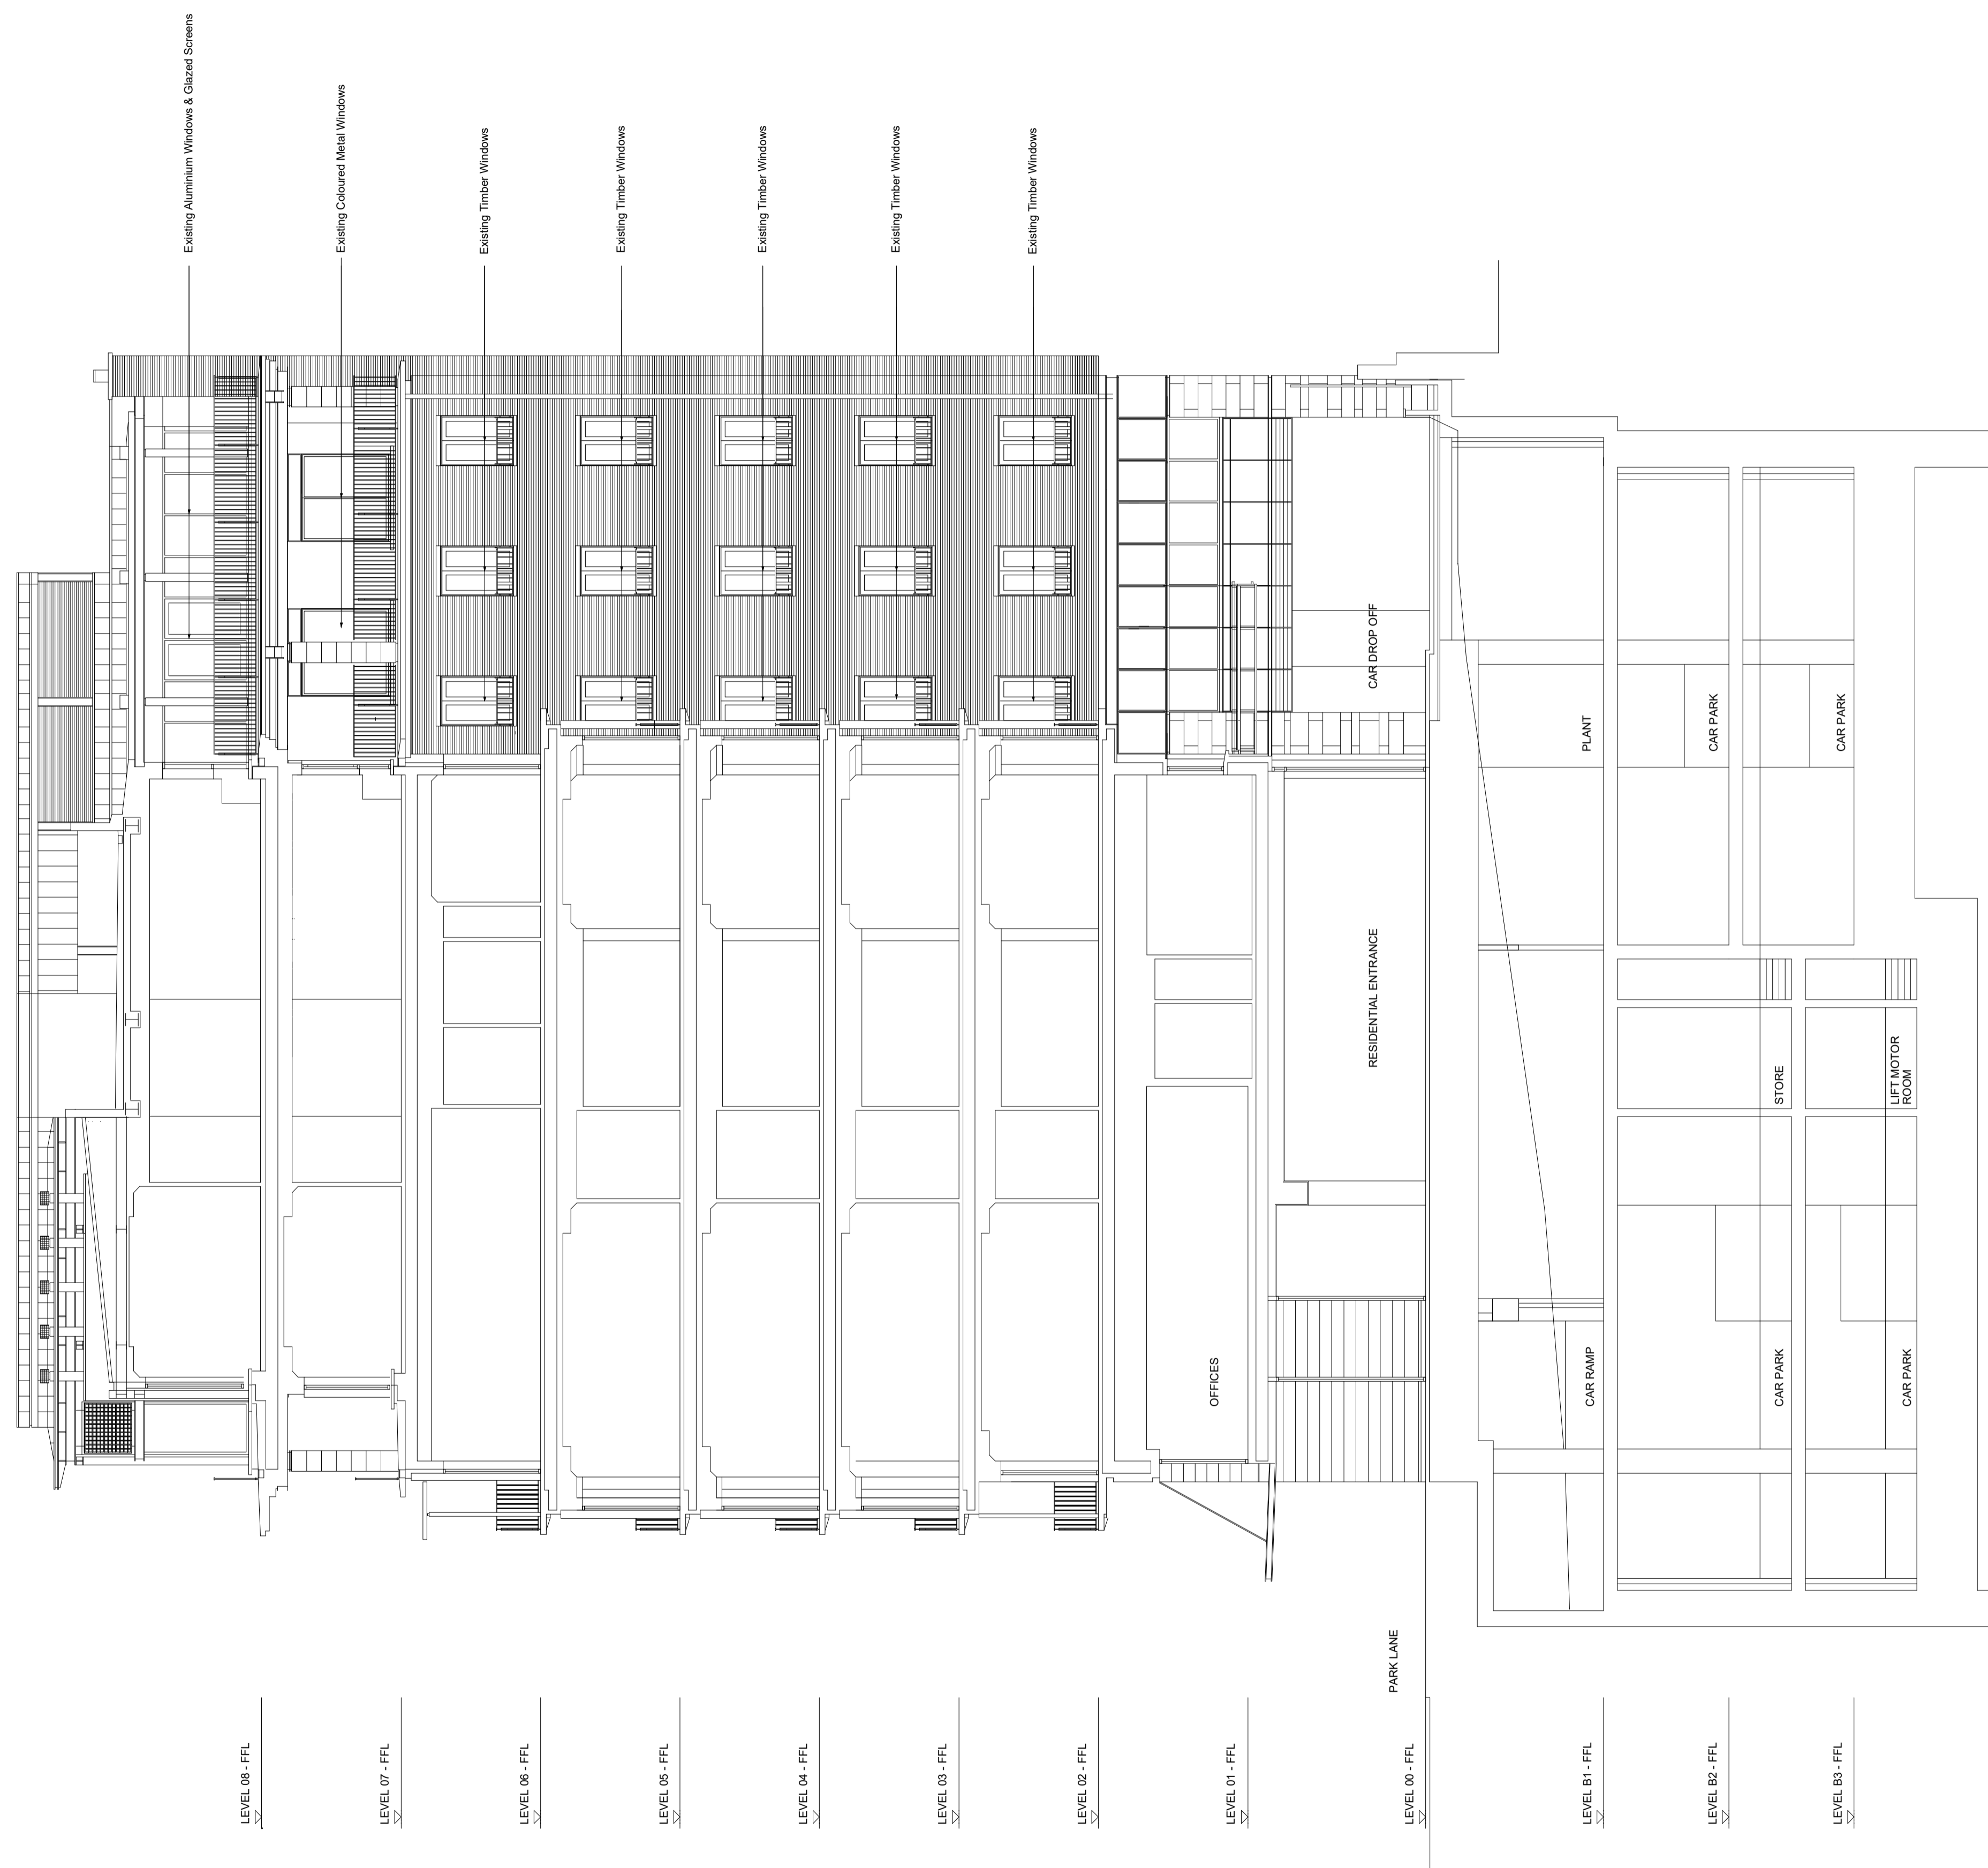

Do not scale from this drawing. All dimensions to be checked on site. All omissions and discrepancies to be reported to the Architect immediately

This work is copyright and shall not be reproduced or used for any other purpose without the written permission of Squire and Partners.

Project	Date	CHK	Rev

SQUIRE & PARTNERS

Squire and Partners LLP
The Department Store
248 Ferndale Road, London SW9 8FR
T: 020 7278 5555

Project

Brook House Windows

Title
Existing Section

Status
Planning

Drawing Number	Revision
ZZ-ZZ-PL-A-20300	-