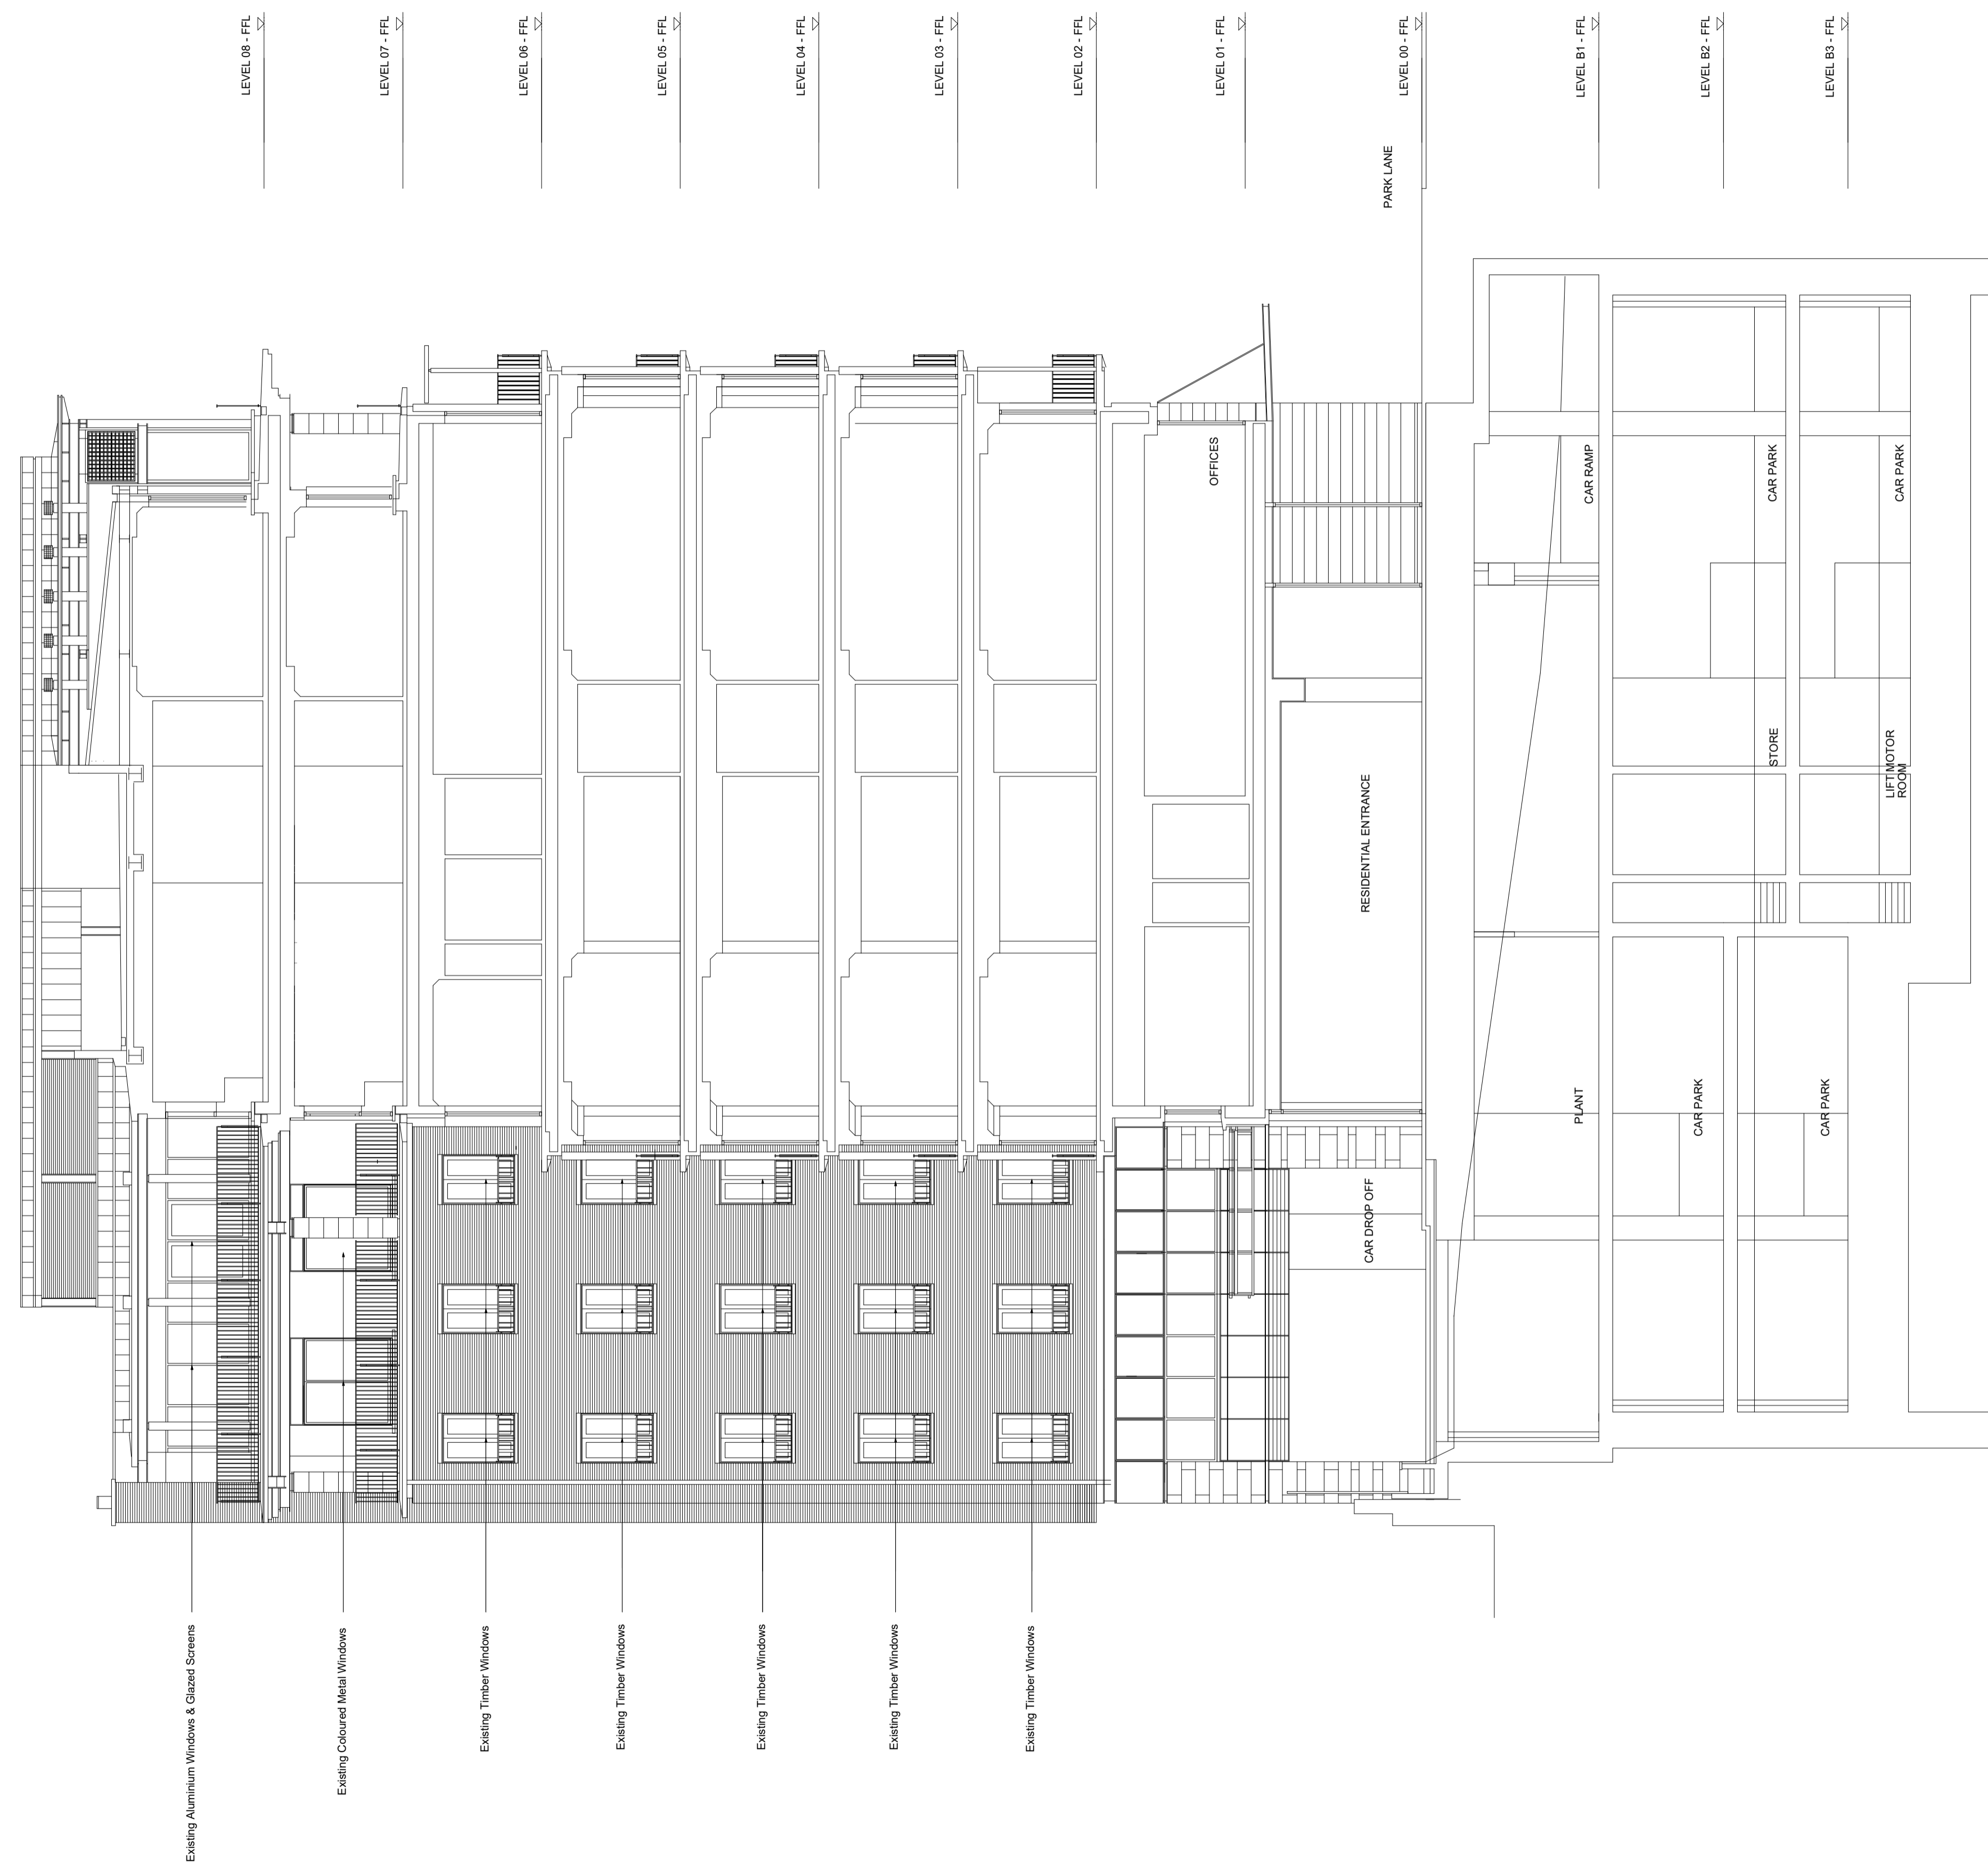

Do not scale from this drawing. All dimensions to be checked on site. All omissions and discrepancies to be reported to the Architect immediately

This work is copyright and shall not be reproduced or used for any other purpose without the written permission of Squire and Partners.

Project	Date	CHK	Rev

SQUIRE & PARTNERS

Squire and Partners LLP
The Department Store
248 Ferndale Road, London SW9 8FR
T: 020 7278 5555

Project	Date	CHK	Rev

Brook House Windows

Existing Section

Status

Planning

Drawn Date Scale @ ISO A1 Job Number

KDa 08/12/2023 1:100@A1 23105

Drawing Number Revision

ZZ-ZZ-PL-A-20301 -