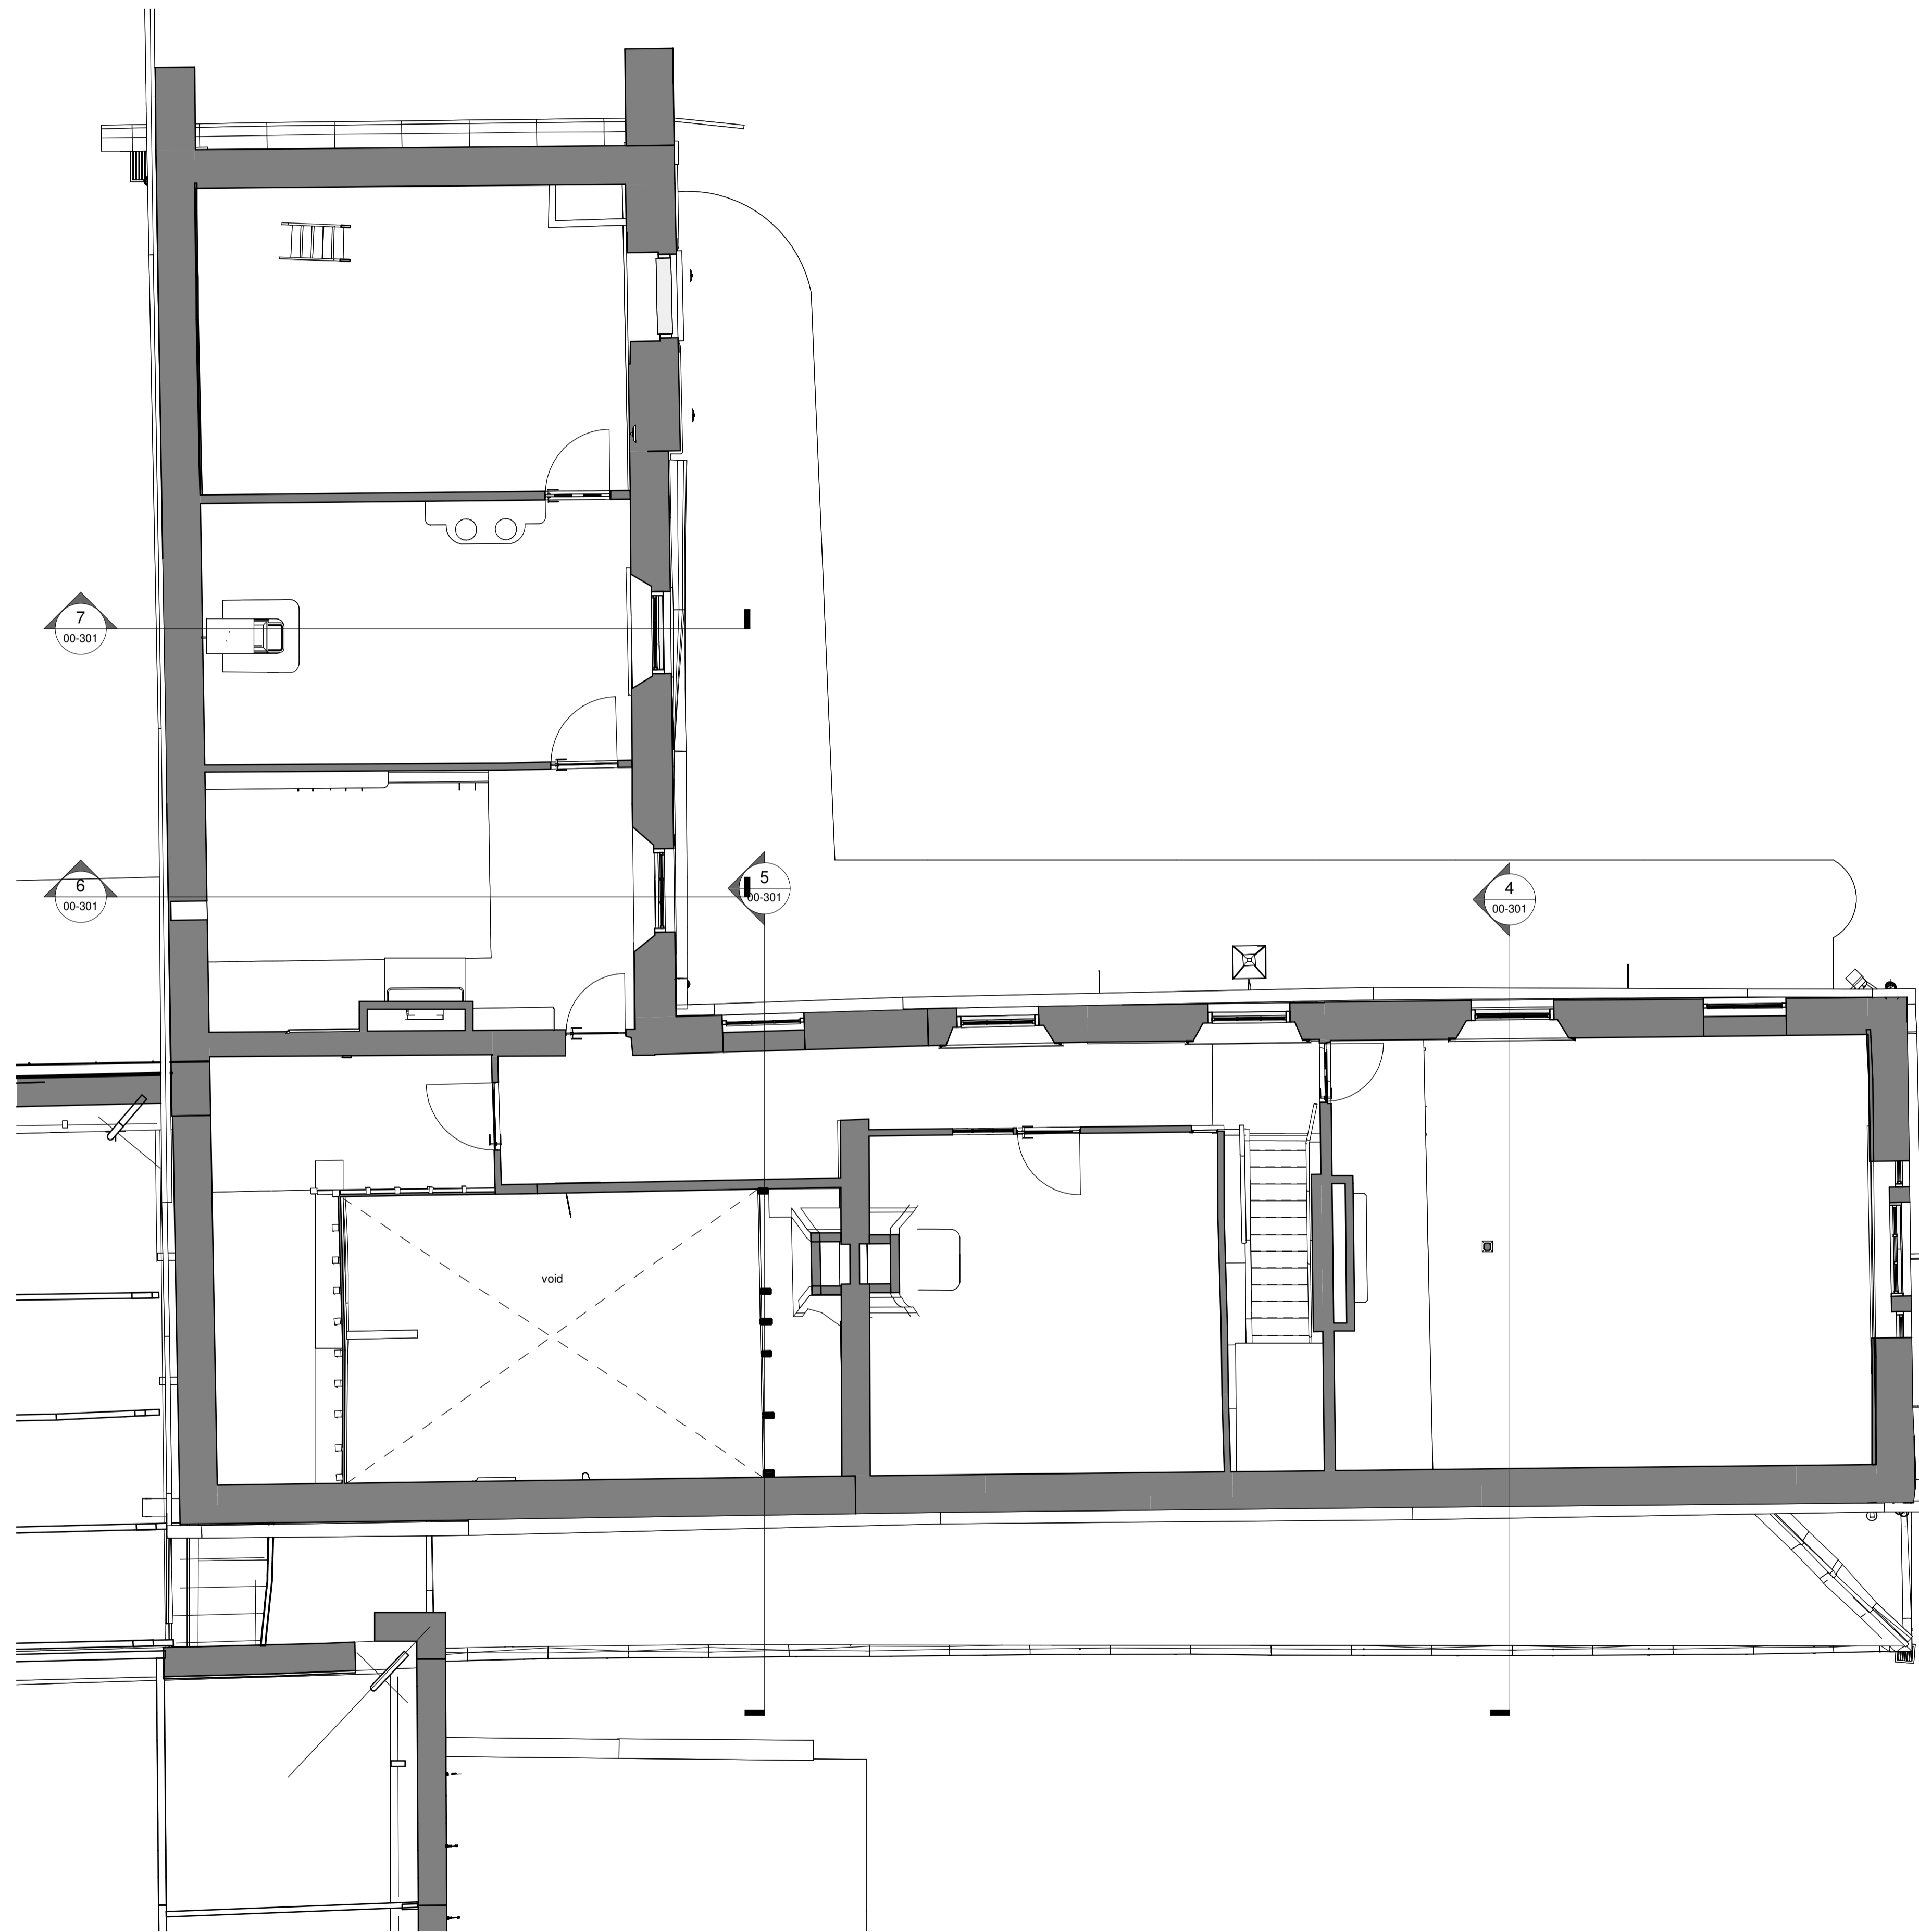

Member's Club - First Floor Existing
1 : 50

revision	date	description	drawn	checked
P01	15.12.23	Issued for planning	RM	NB

brown + company

project:
Hotham Hall Estate
Hotham, York YO43 4UA

drawing:
Member's Club - First Floor Existing

status:
Existing

scale:
1:50

job number	author	zone	level	type	role	drawing number	revision
23039	BC	Z1	01	DR	A	00-104	P01

Sheet size:
A1