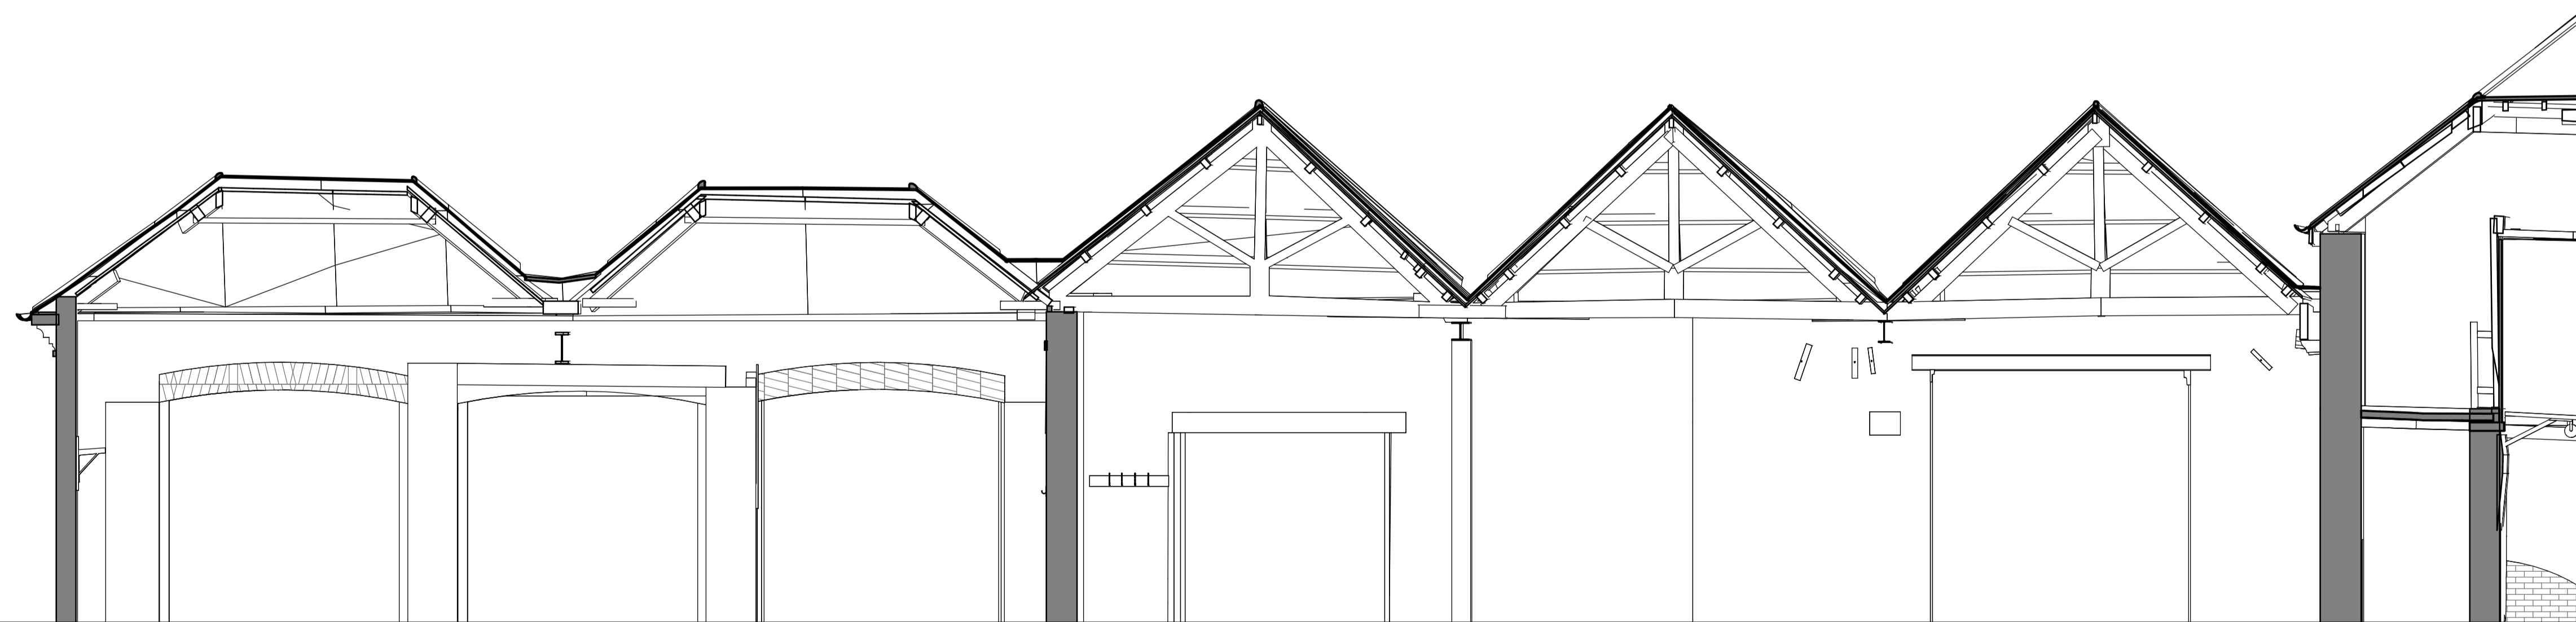

Section 08 - Existing
 1 : 50

Section 09 - Existing
 1 : 50

revision	date	description	drawn	checked
P01	15.12.23	Issued for planning	RM	NB

brown + company

project:
 Hotham Hall Estate
 Hotham, York YO43 4UA

drawing:
 Event Space - Sections Existing

status:
 Existing

scale:
 1:50 Sheet size:
 A1

job number	author	zone	level	type	role	drawing number	revision
23039	BC	Z1	XX	DR	A	00-302	P01