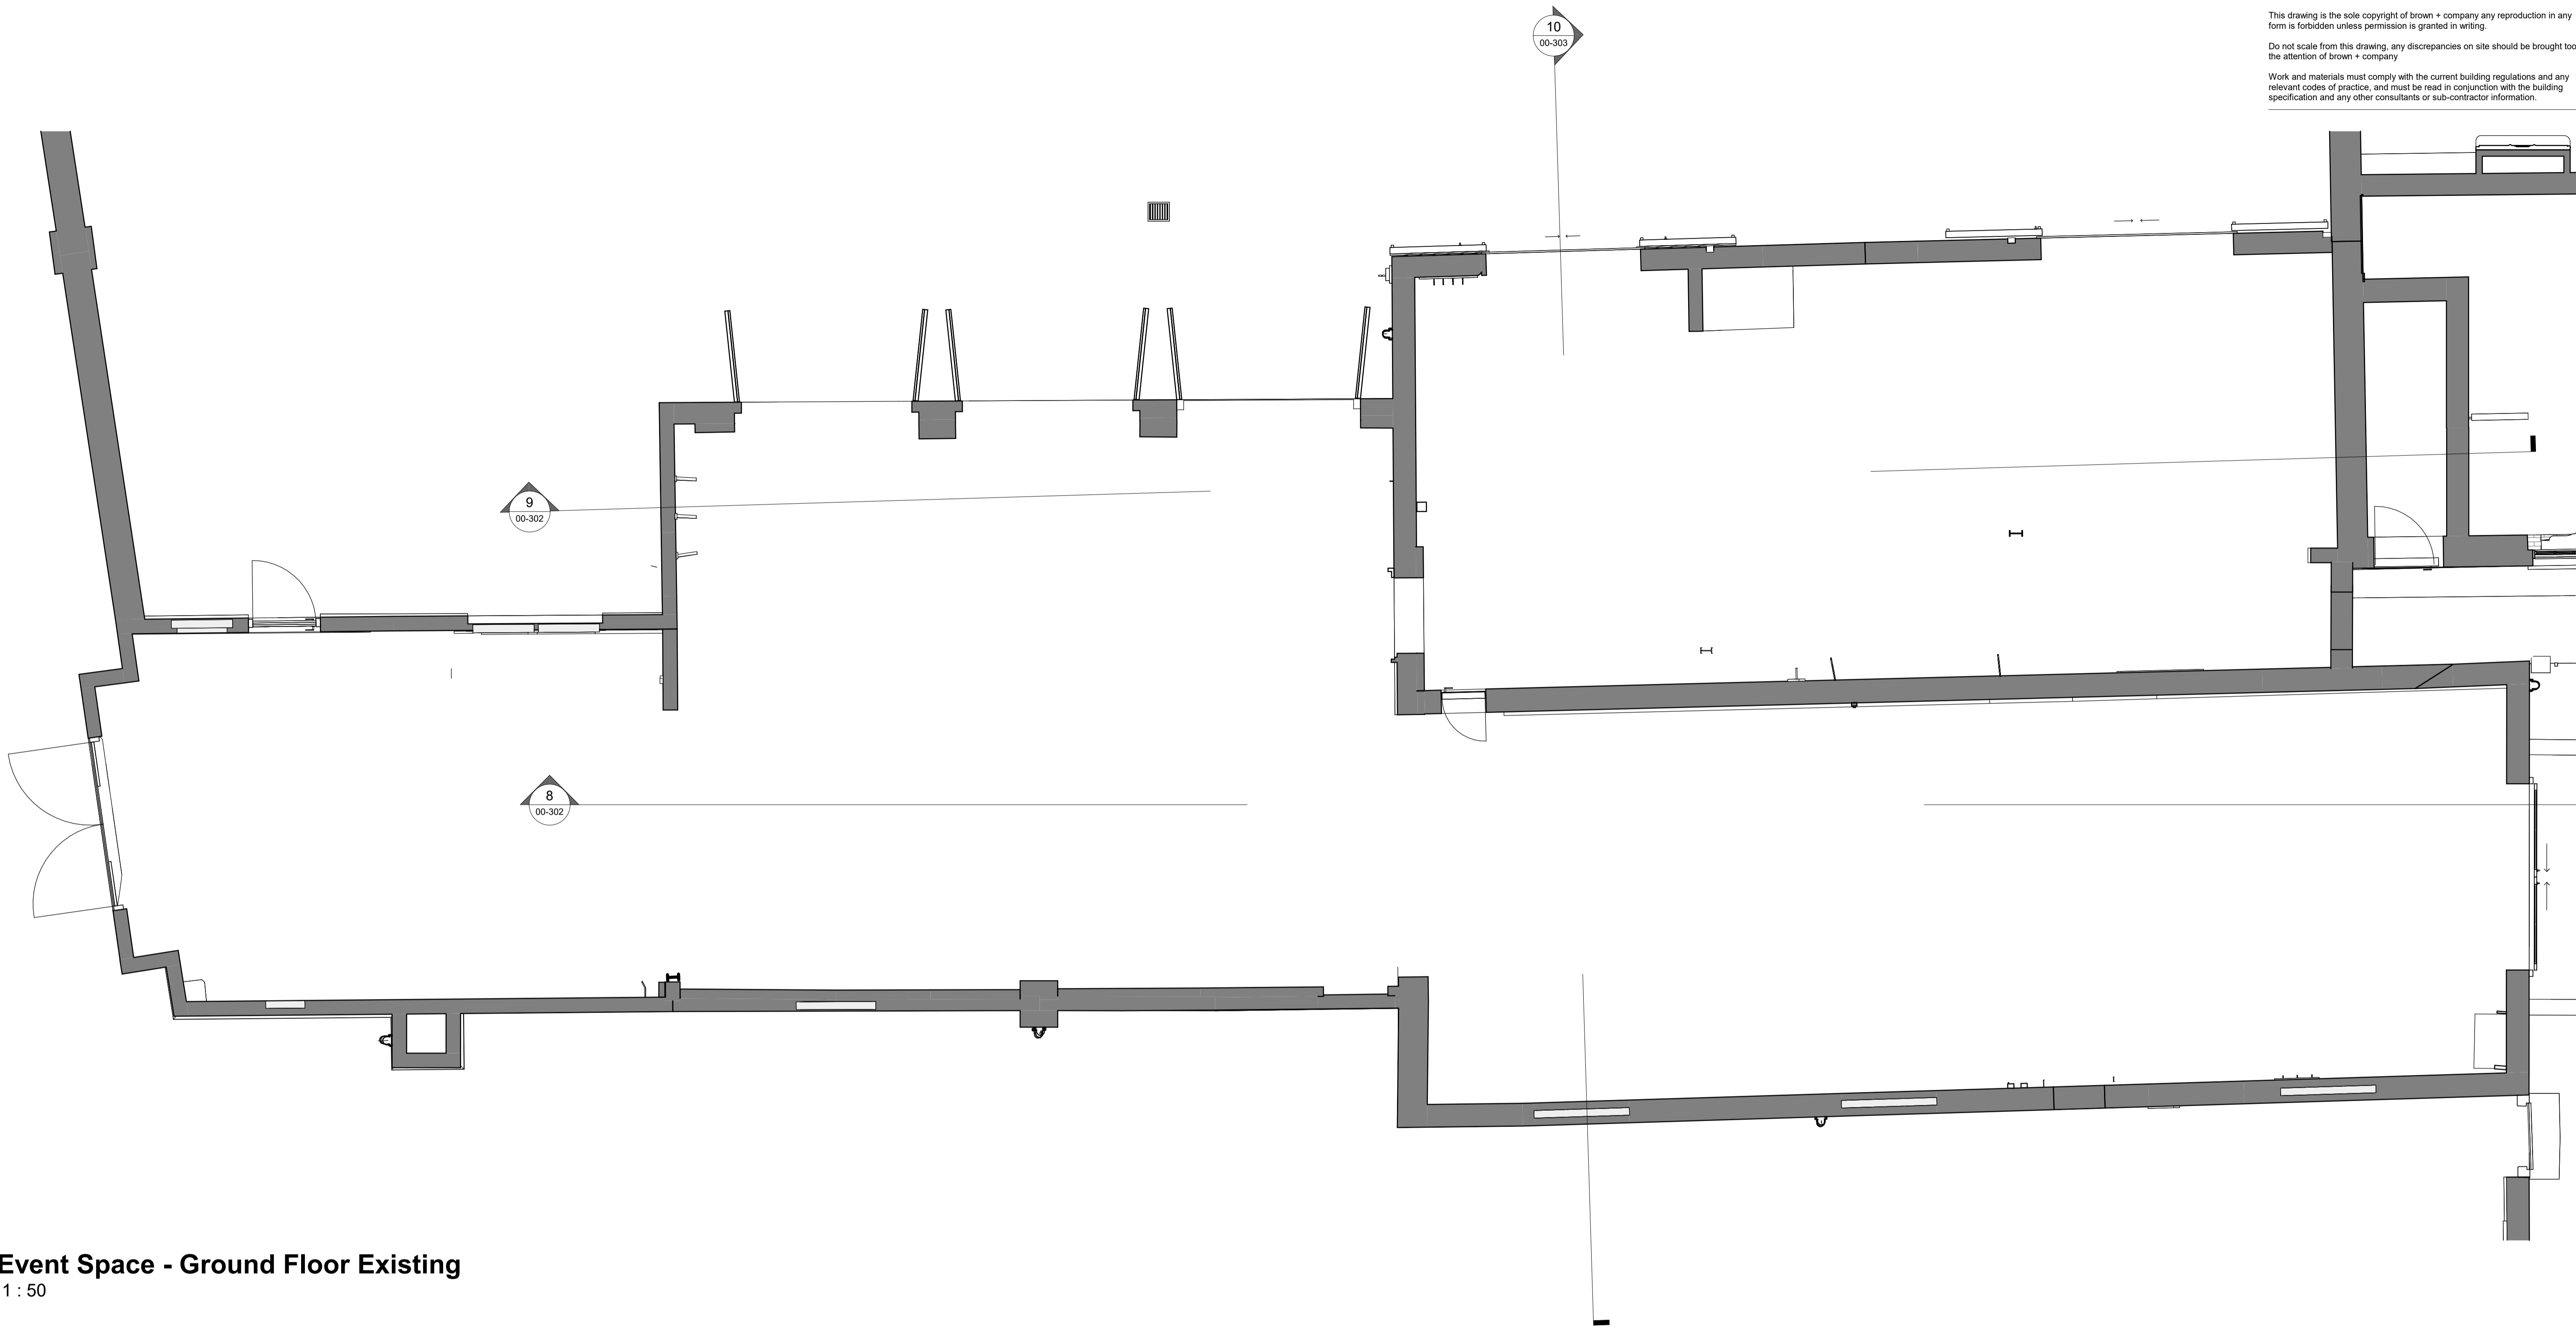

Event Space - Ground Floor Existing
1 : 50

revision	date	description	drawn	checked
P01	15.12.23	Issued for planning	RM	NB

brown + company

project:
Hotham Hall Estate
Hotham, York YO43 4UA

drawing:
Event Space - Ground Floor Existing

status:
Existing

job number	author	zone	level	type	role	drawing number	revision
23039 - BC - Z1 - 00 - DR - A - 00-106						P01