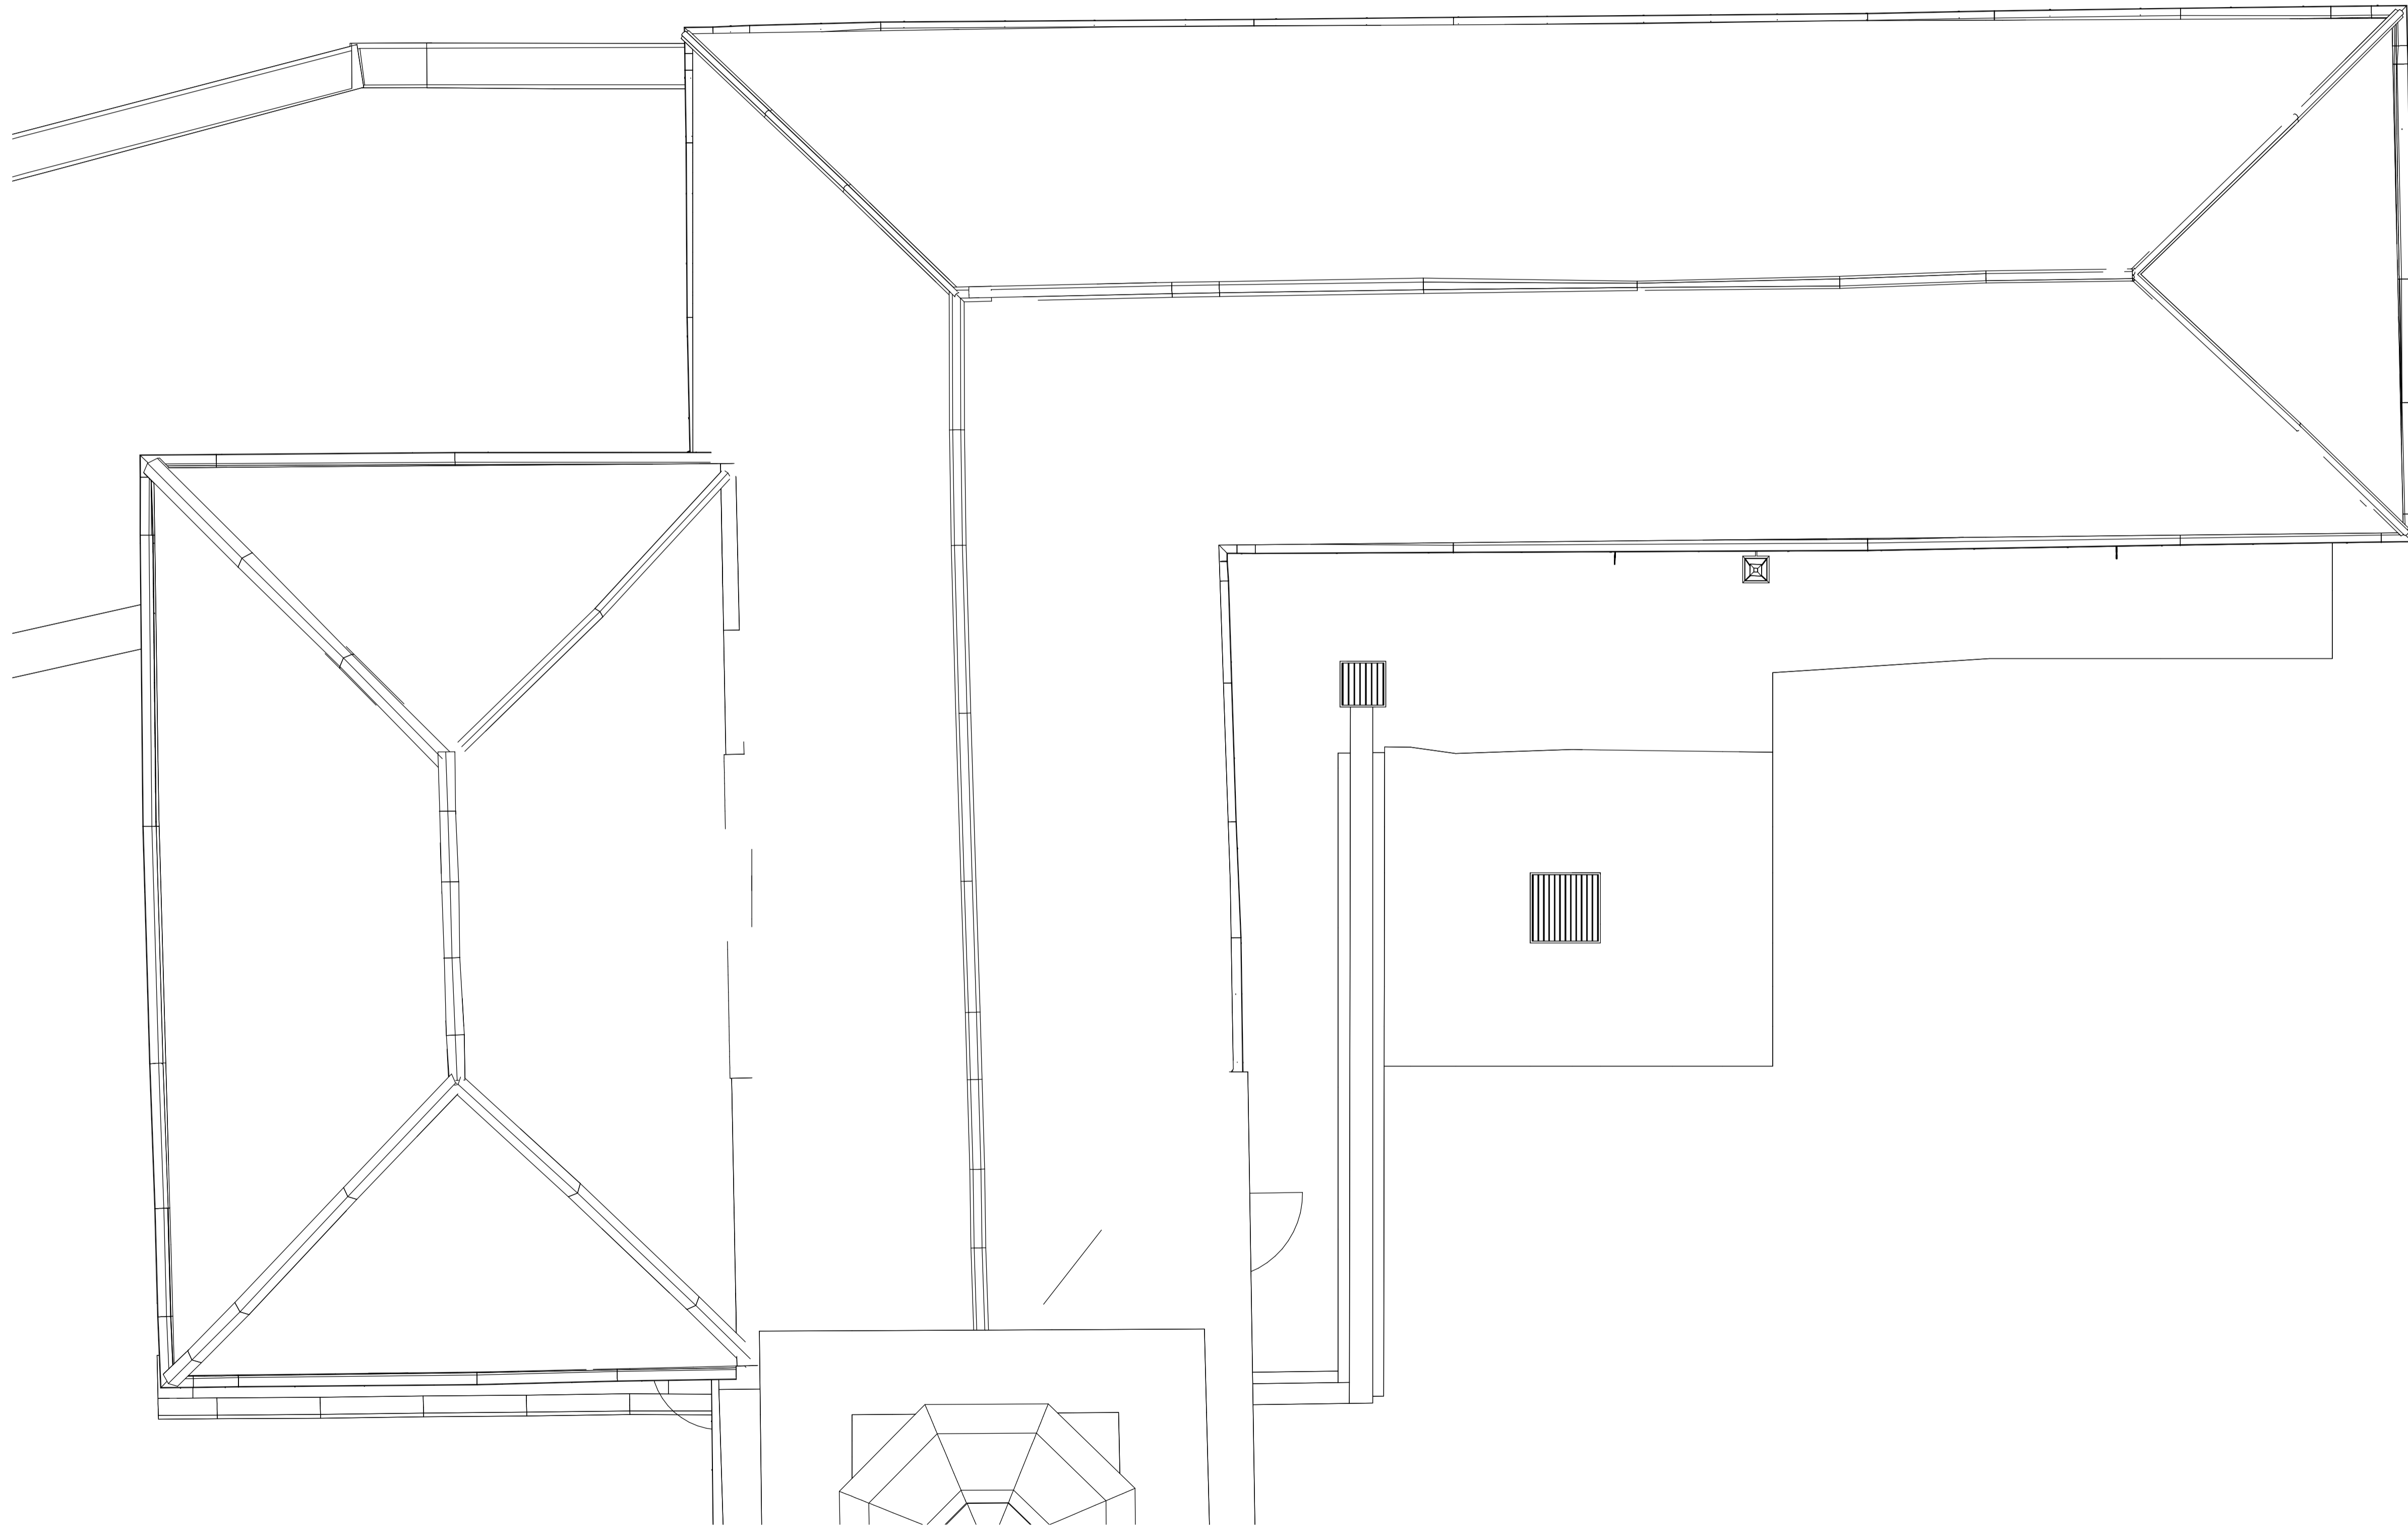

Copyright:

Accommodation - Roof Existing
1 : 50

revision	date	description	drawn	checked
P01	15.12.23	Issued for planning	RM	NB

brown + company

project:
Hotham Hall Estate
Hotham, York YO43 4UA

drawing:
Accommodation - Roof Existing

status:
Existing

scale: 1:50 Sheet size: A1

job number	author	zone	level	type	role	drawing number	revision
23039	BC	Z1	02	DR	A	00-102	P01