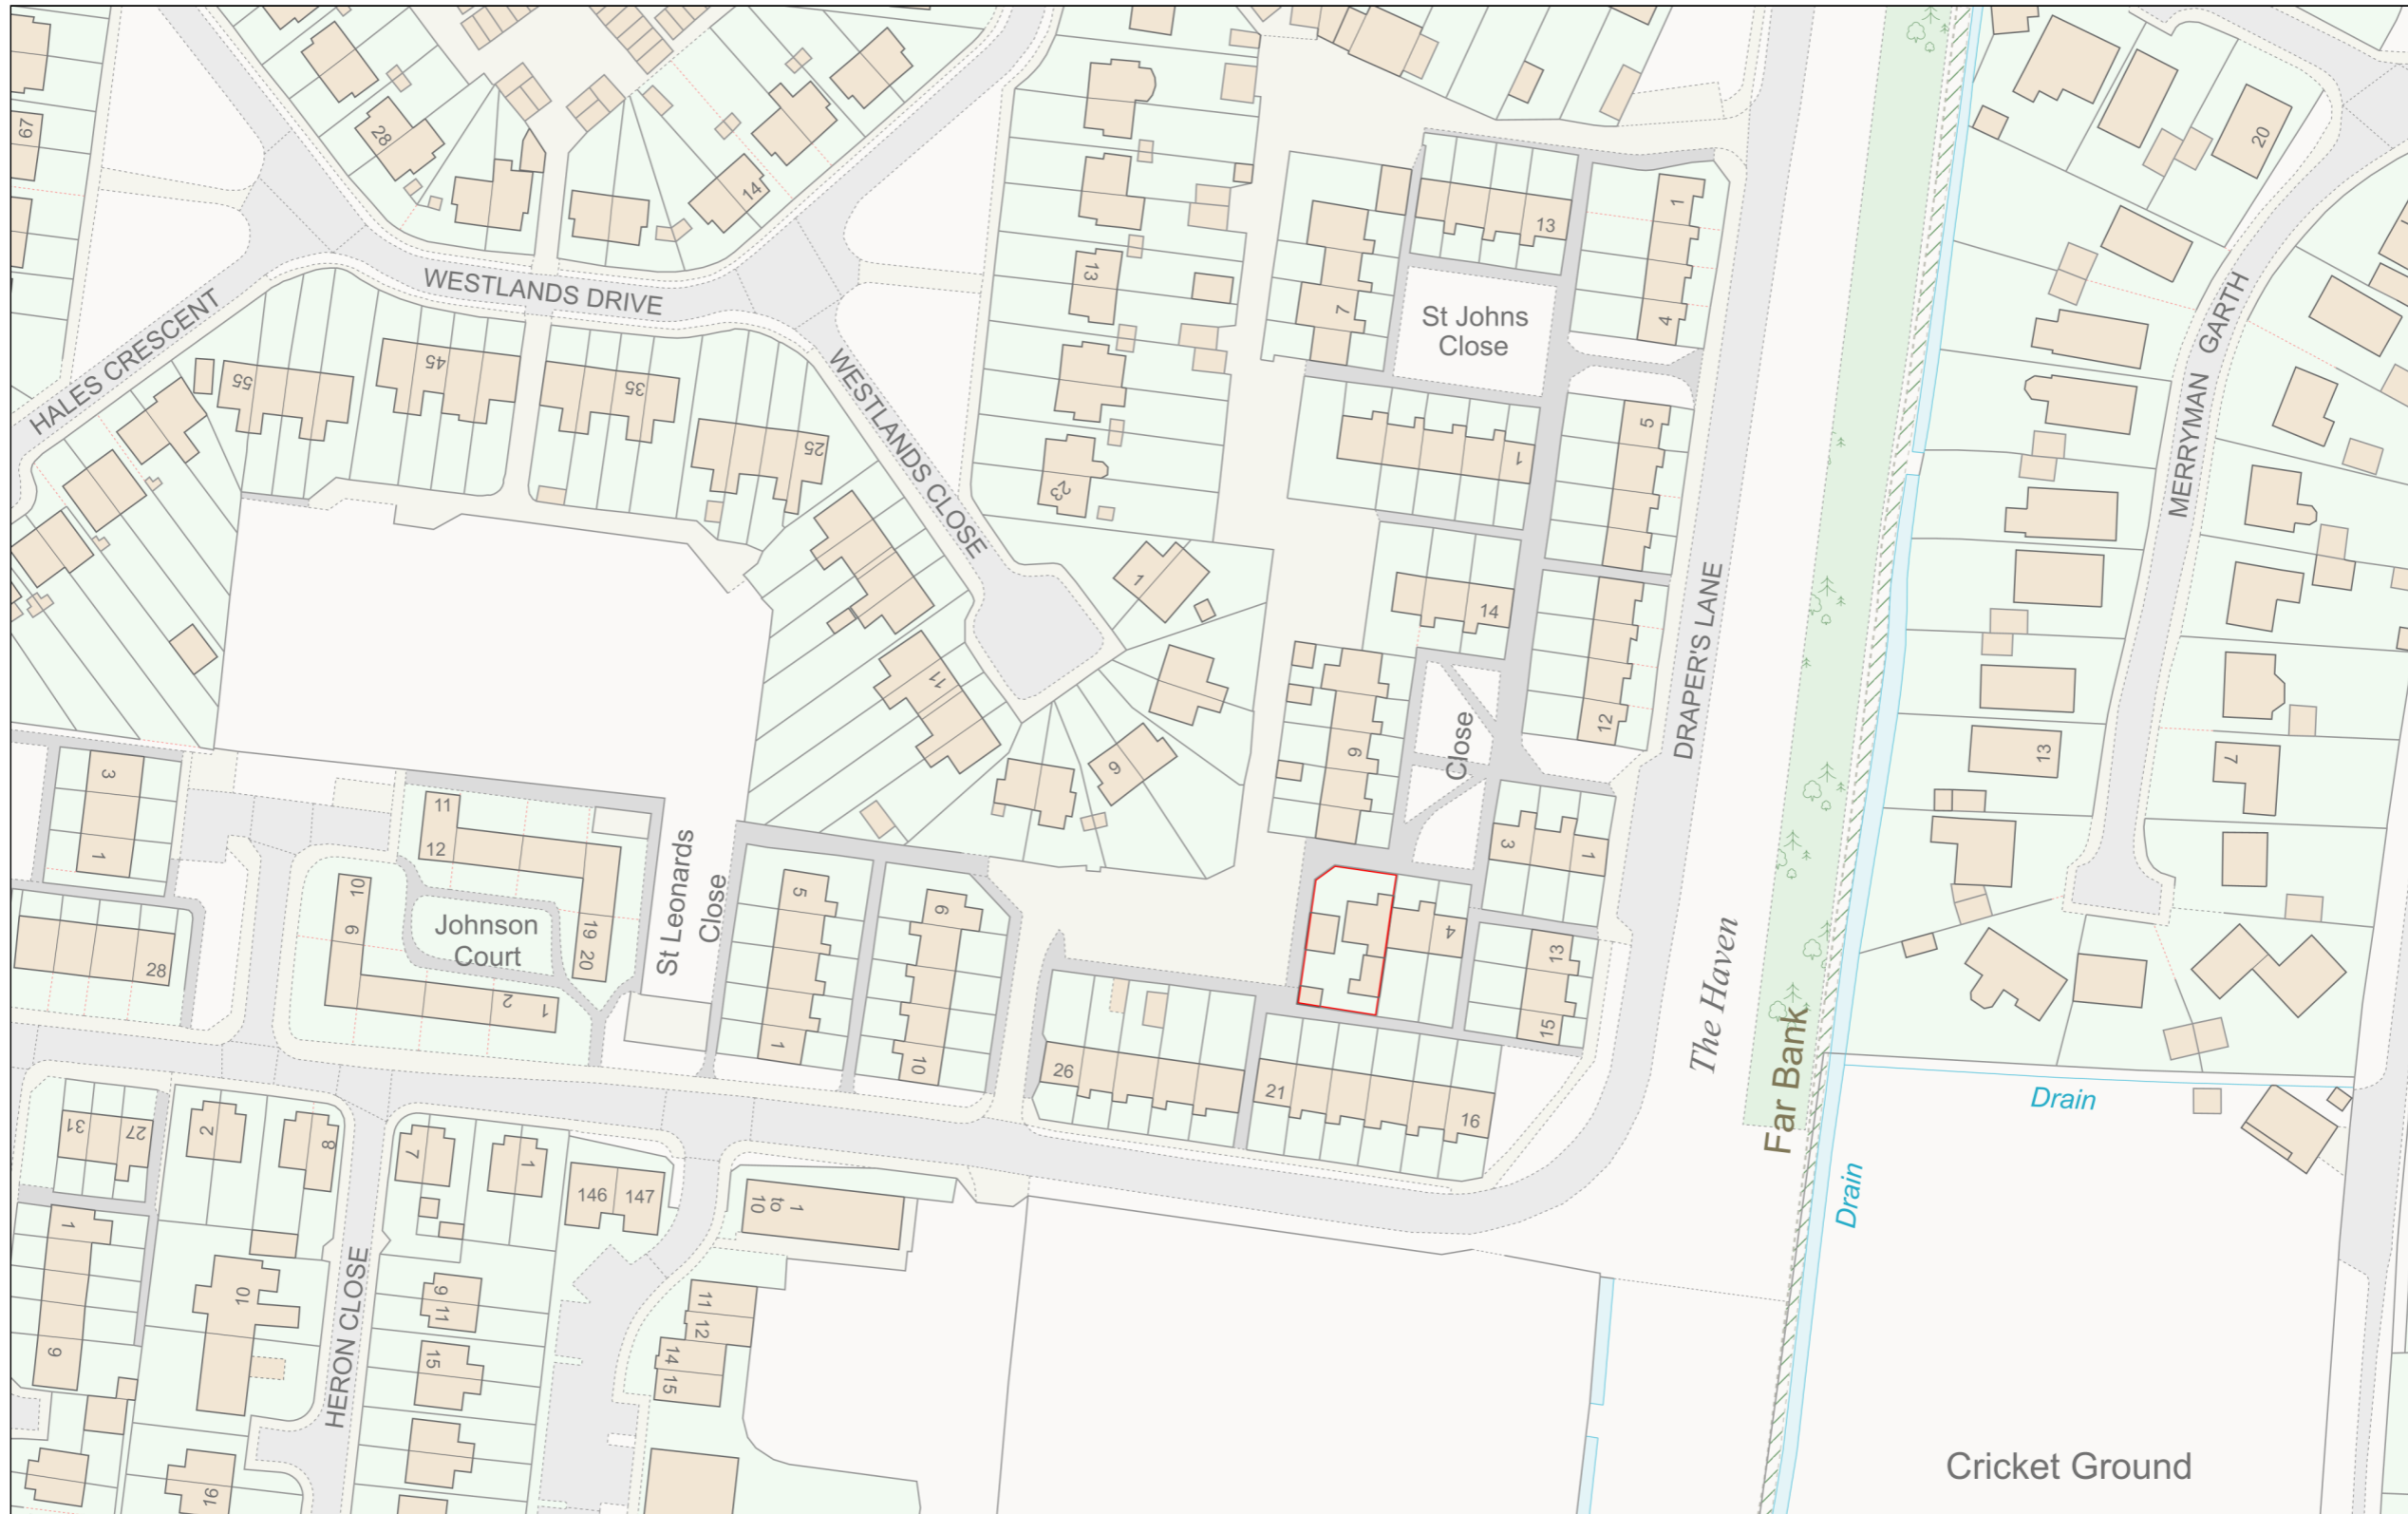

Location Plan

Site Address: 6, St James Close, Hedon, HU12 8BH

Date Produced: 05-Feb-2024

Scale: 1:1250 @A3

Planning Portal Reference: PP-12780896v1