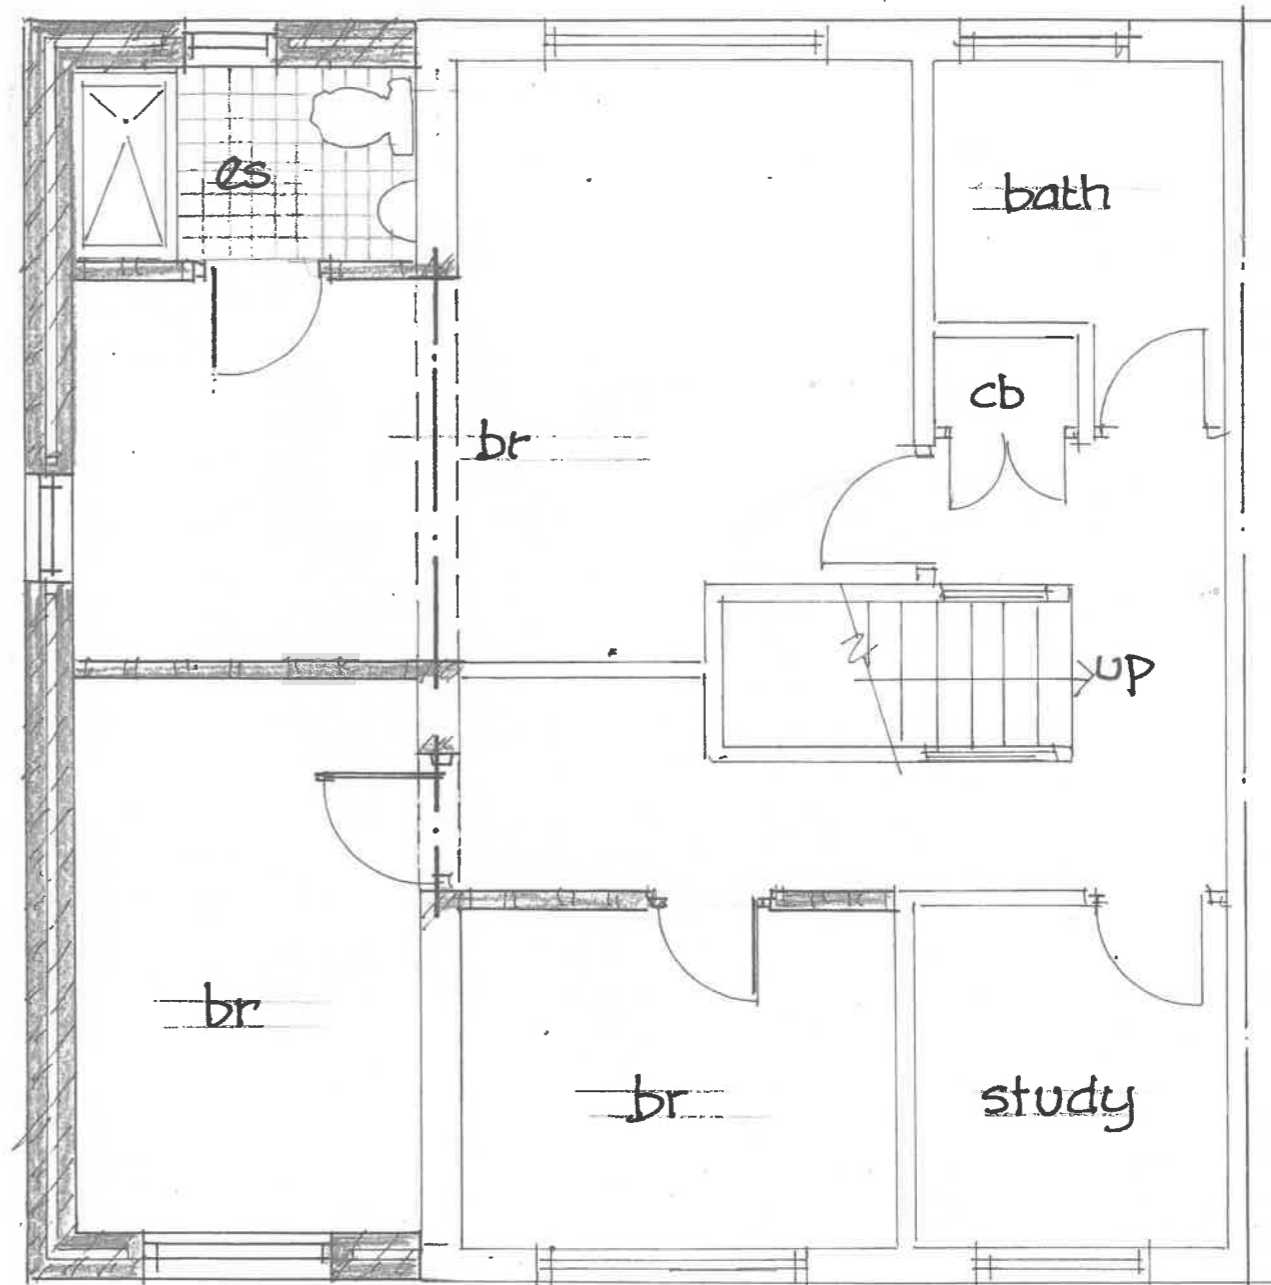

ground floor plan

first floor plan

R.A. Rowe
 Architectural Design Service
RAR Turnpike Cottage, High Street, Buryway, SG8 8EQ. Tel: 01763 848618

4 Fishers Close
 Puckeridge
 Proposed extension
 Floor Plans

Scales: 50
 Date: Jan 24 Drawn: RAR
 Drawing No. 1-24-3 Rev: