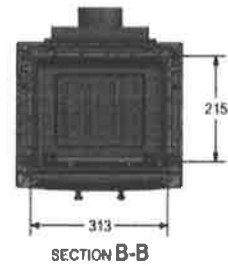

PROPOSED WOODBURNER FOR SITTING ROOM . MANUFACTURERS SPEC .

STOVE NAM : Ecosy+ Rock 5 CD

(mm)

SECTION A-A

SECTION B-B