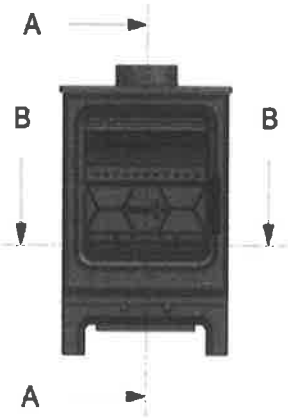

PROPOSED WOODBURNER FOR SITTING ROOM . MANUFACTURERS SPEC .

STOVE NAM : Ecosy+ Rock 5 CD

(mm)

SECTION A-A

SECTION B-B