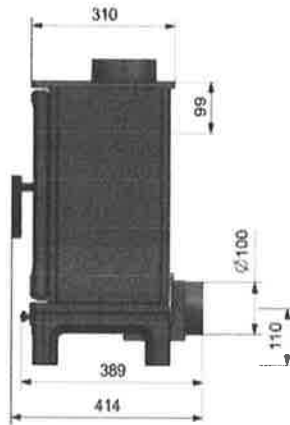

PROPOSED WOODBURNER FOR SITTING ROOM . MANUFACTURERS SPEC .

STOVE NAM : Ecosy+ Rock 5 CD

(mm)

SECTION A-A

SECTION B-B