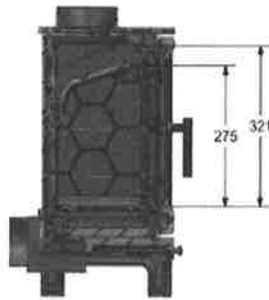

PROPOSED WOODBURNER FOR SITTING ROOM . MANUFACTURERS SPEC .

STOVE NAM : Ecosy+ Rock 5 CD

(mm)

SECTION A-A

SECTION B-B