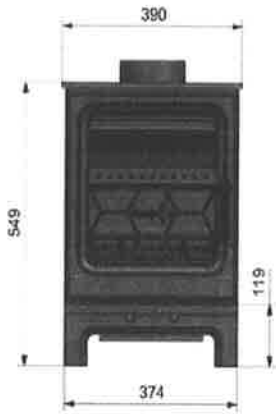

PROPOSED WOODBURNER FOR SITTING ROOM . MANUFACTURERS SPEC .

STOVE NAM : Ecosy+ Rock 5 CD

(mm)

SECTION A-A

SECTION B-B