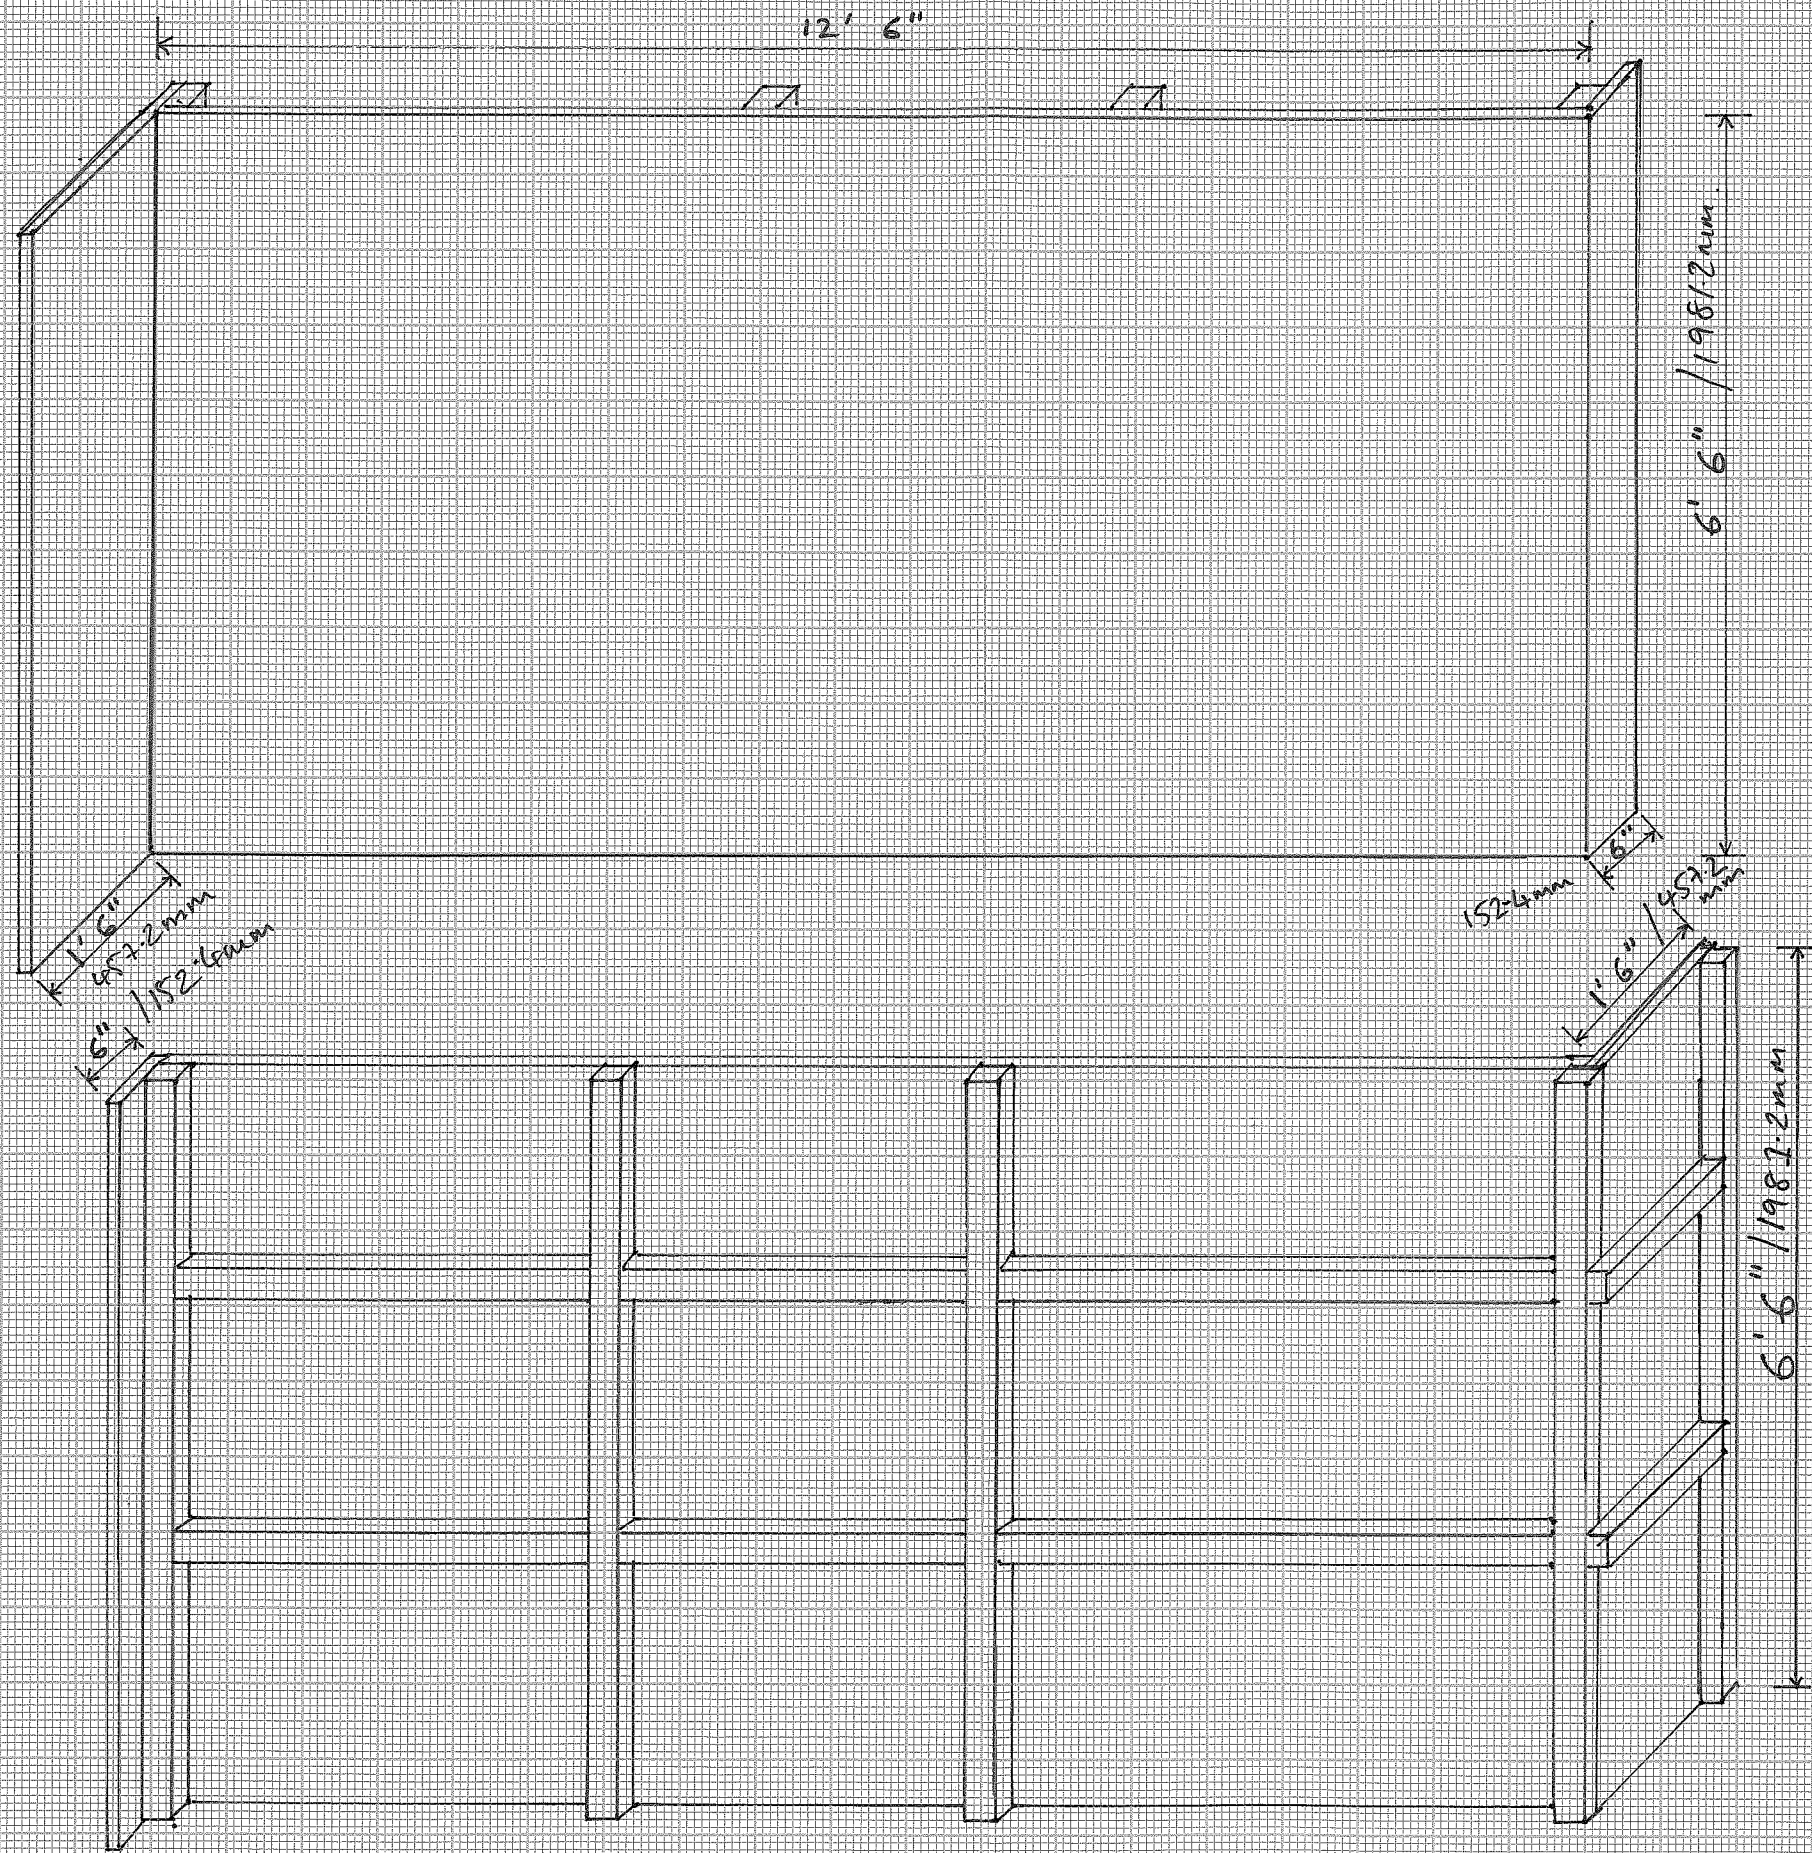

PROPOSED FENCE

Old School House, School Lane, Ampney Circus, Glas, GL7 5SD.

Back garden fence, west side. Double-slatted fencing.

East-facing

West-facing

1:20 scale