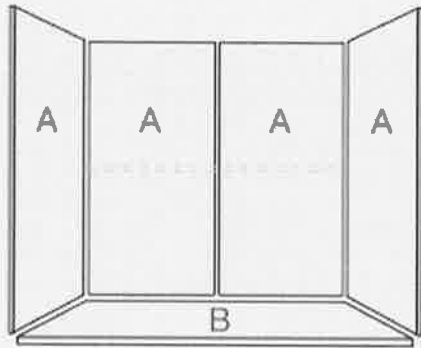

Inglenook (fire back-chamber kit)

We offer a full 5 piece inglenuok kit in order for you to panel out the inside of the fireplace chamber, consisting of 4 piece back and side panels plus rear hearth as illustrated. Please note that extra panels may be required upon installation survey.

A x4

14³/₄" (374mm) W x 37" (940mm) H
1" (25mm) panel thickness

B x1

39" (990mm) W x 15³/₄" (400mm) D
2" (50mm) panel thickness

PROPOSED FIREPLACE CHAMBER
SITTING ROOM.