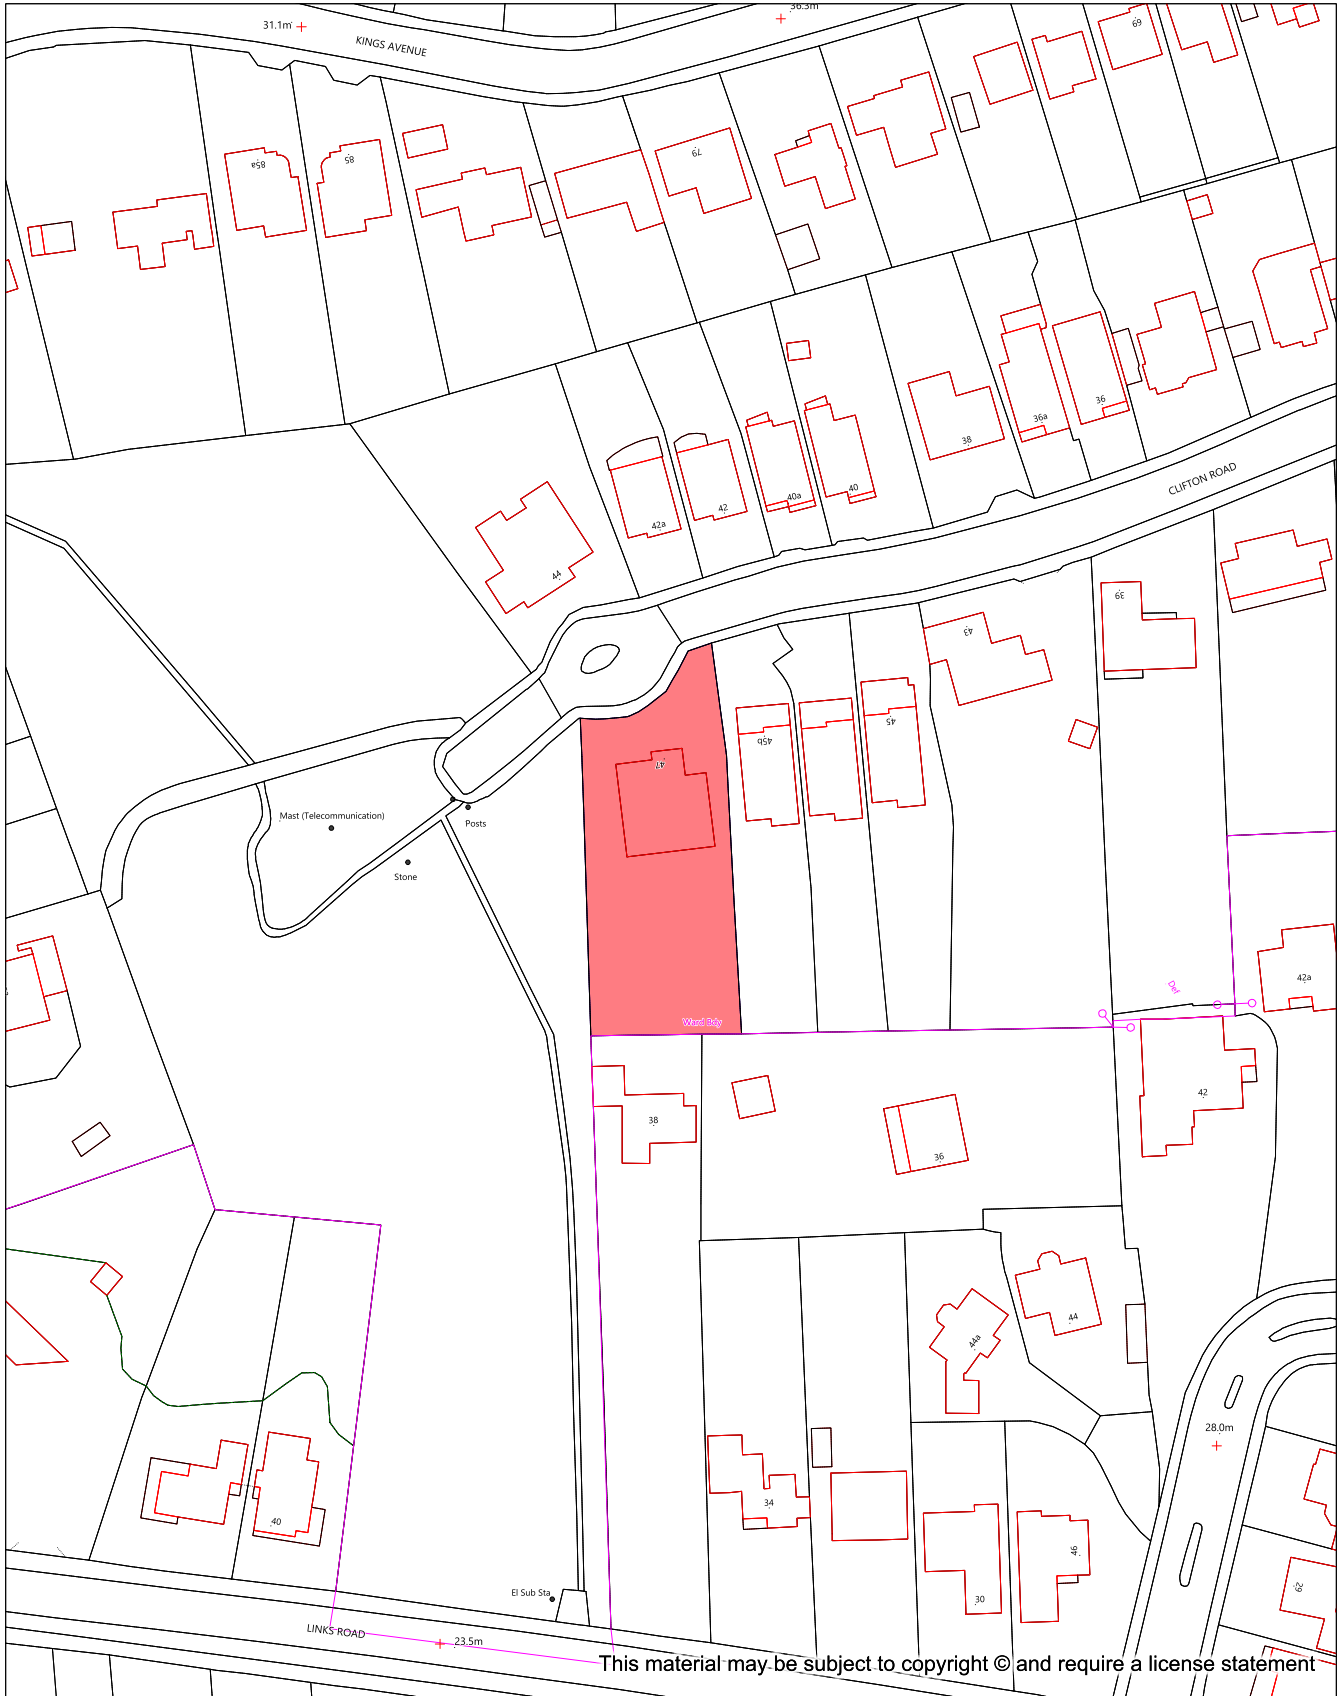

47 Clifton Road

This material may be subject to copyright © and require a license statement