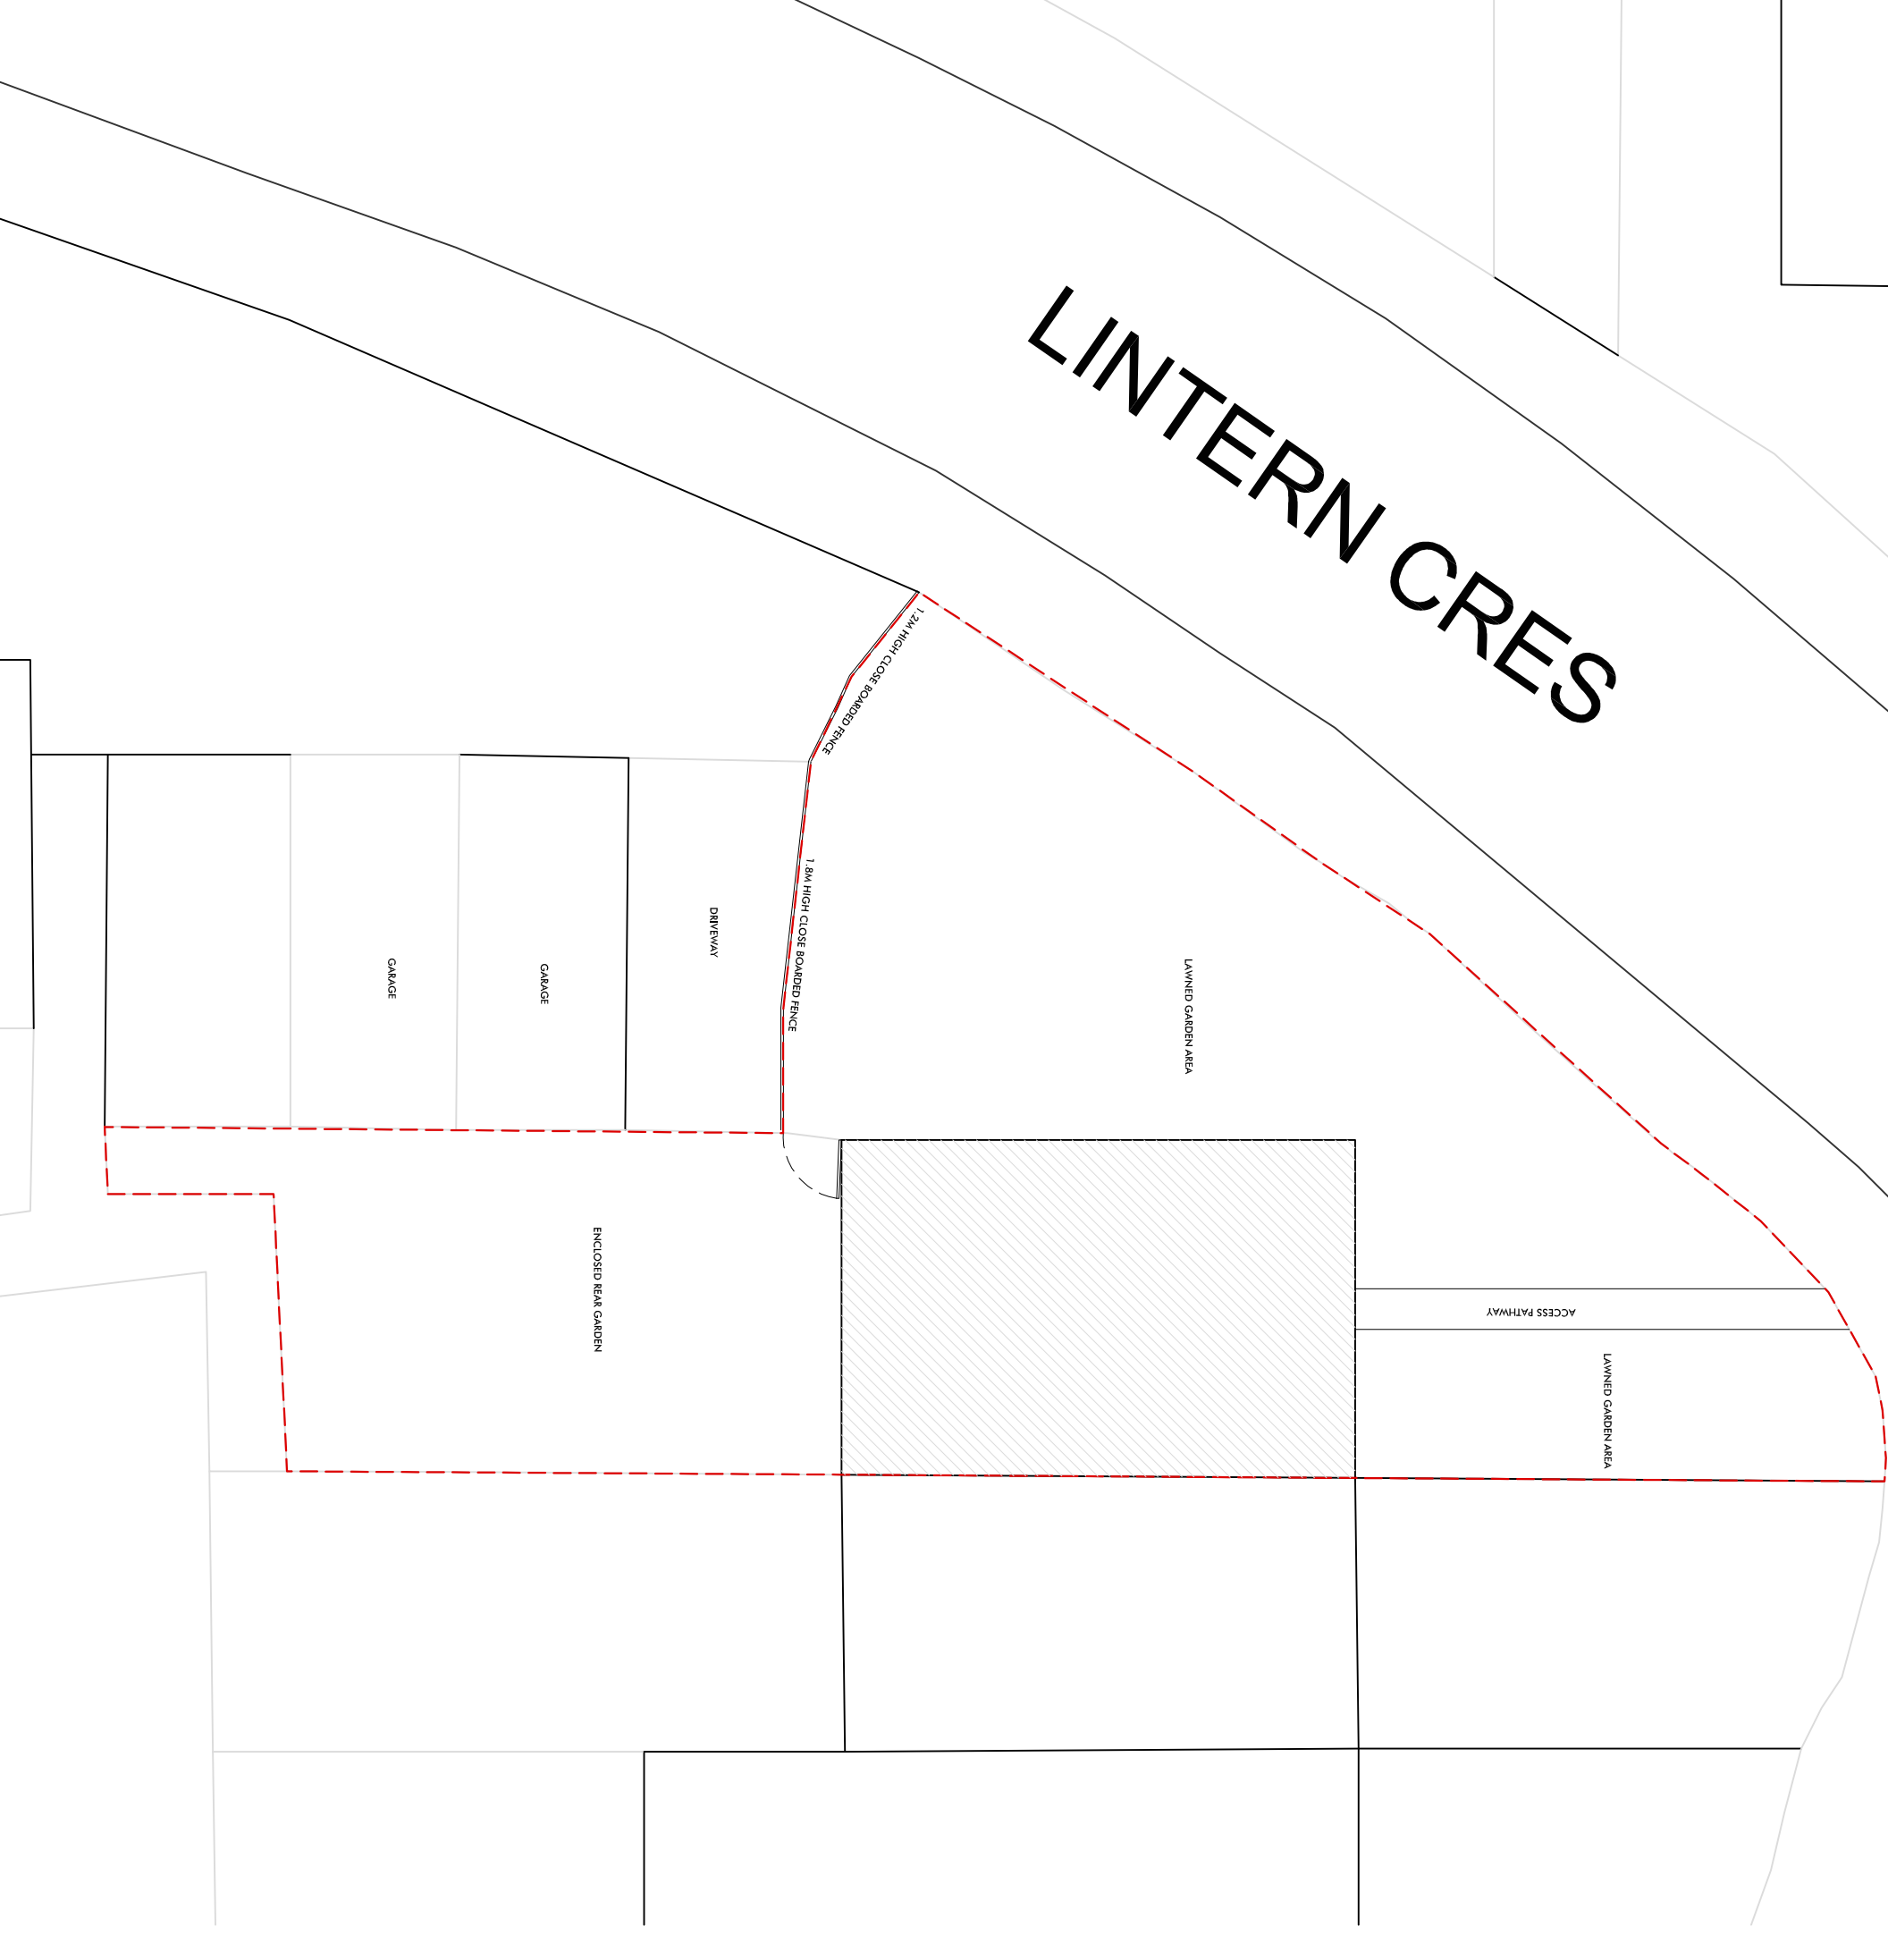

LINTERN CRES

**ALEXANDRA CORK
HOME DESIGNS**

100 WESTBOURNE ROAD,
DOWNEND, BRISTOL,
BS16 6RD

07867 592195

www.alexandracork.co.uk
info@alexandracork.co.uk

PROJECT 2 JEFFREY COURT
CLIENT B. WHITEHEAD
DRAWING EXISTING SITE PLAN
DATE 06.02.24
SCALE 1:100@A3
REV -