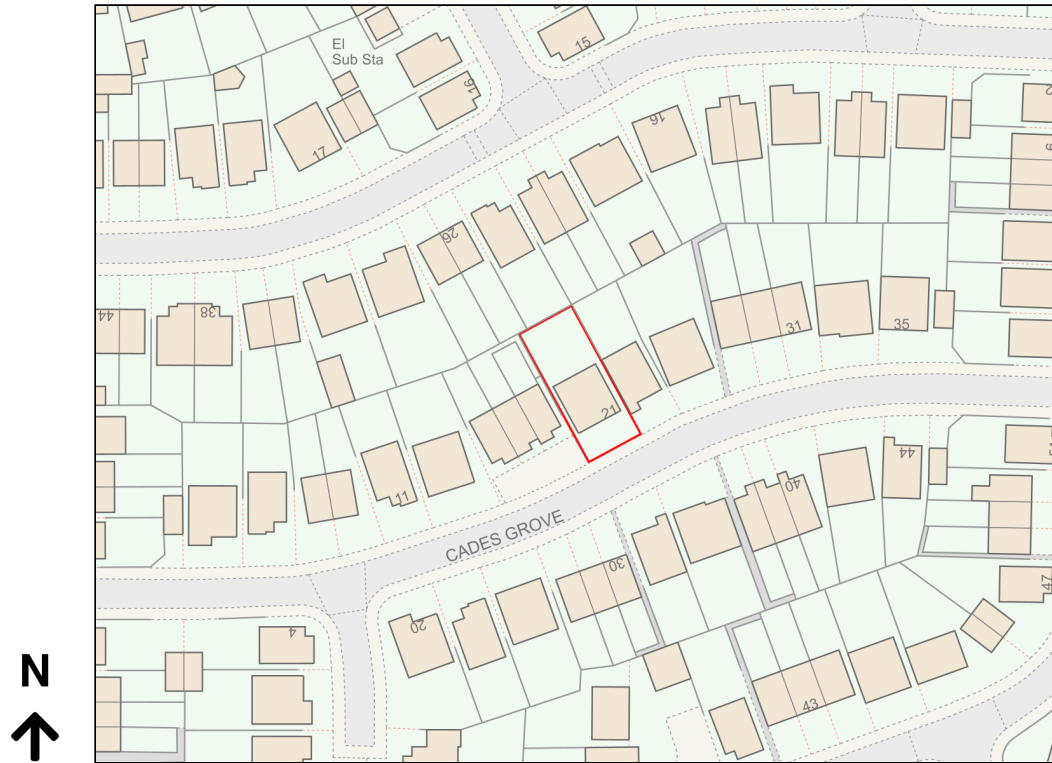

# Location Plan

Site Address: 21, Cades Grove, Ingleby Barwick, TS17 5FN

Date Produced: 09-Feb-2024

Scale: 1:1250 @A4

Planning Portal Reference: PP-12792871v3