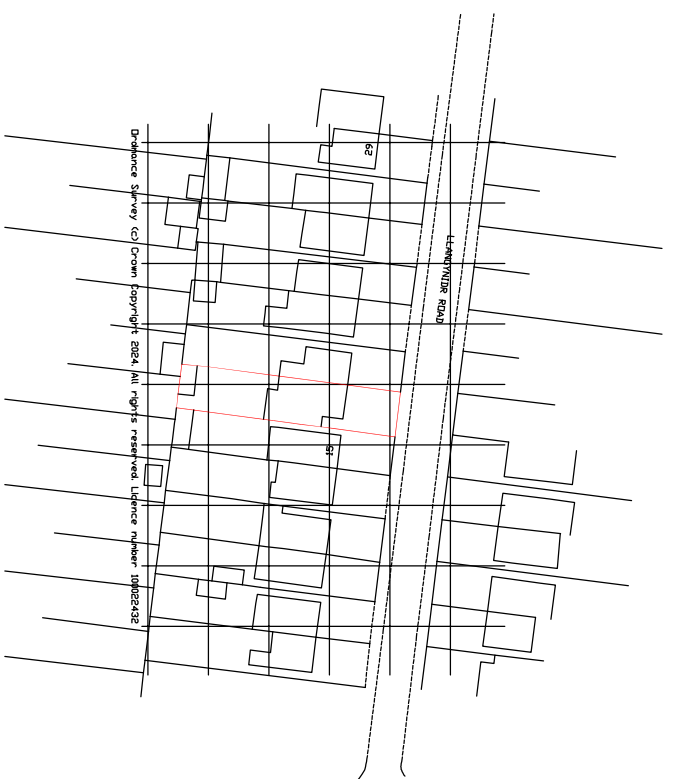

SITE LOCATION PLAN
Scale 1-1250

NORTH

LEGUILCHER ARCHITECTURE		Drawing No. 2402 / PL01	Rev.
Project:	1 POWYS ROAD, PEMARTH, CF64 3PB TEL. 029 2070 3944	Scale:	AS NOTED @ A3
	PROPOSED ALTERATIONS AT	Date:	JANUARY 2024
	17 LLANGYNIDR ROAD, FAIRWATER.	Drawn:	Clg
Title:	EXISTING SITE + LOCATION PLAN	Checked:	PS