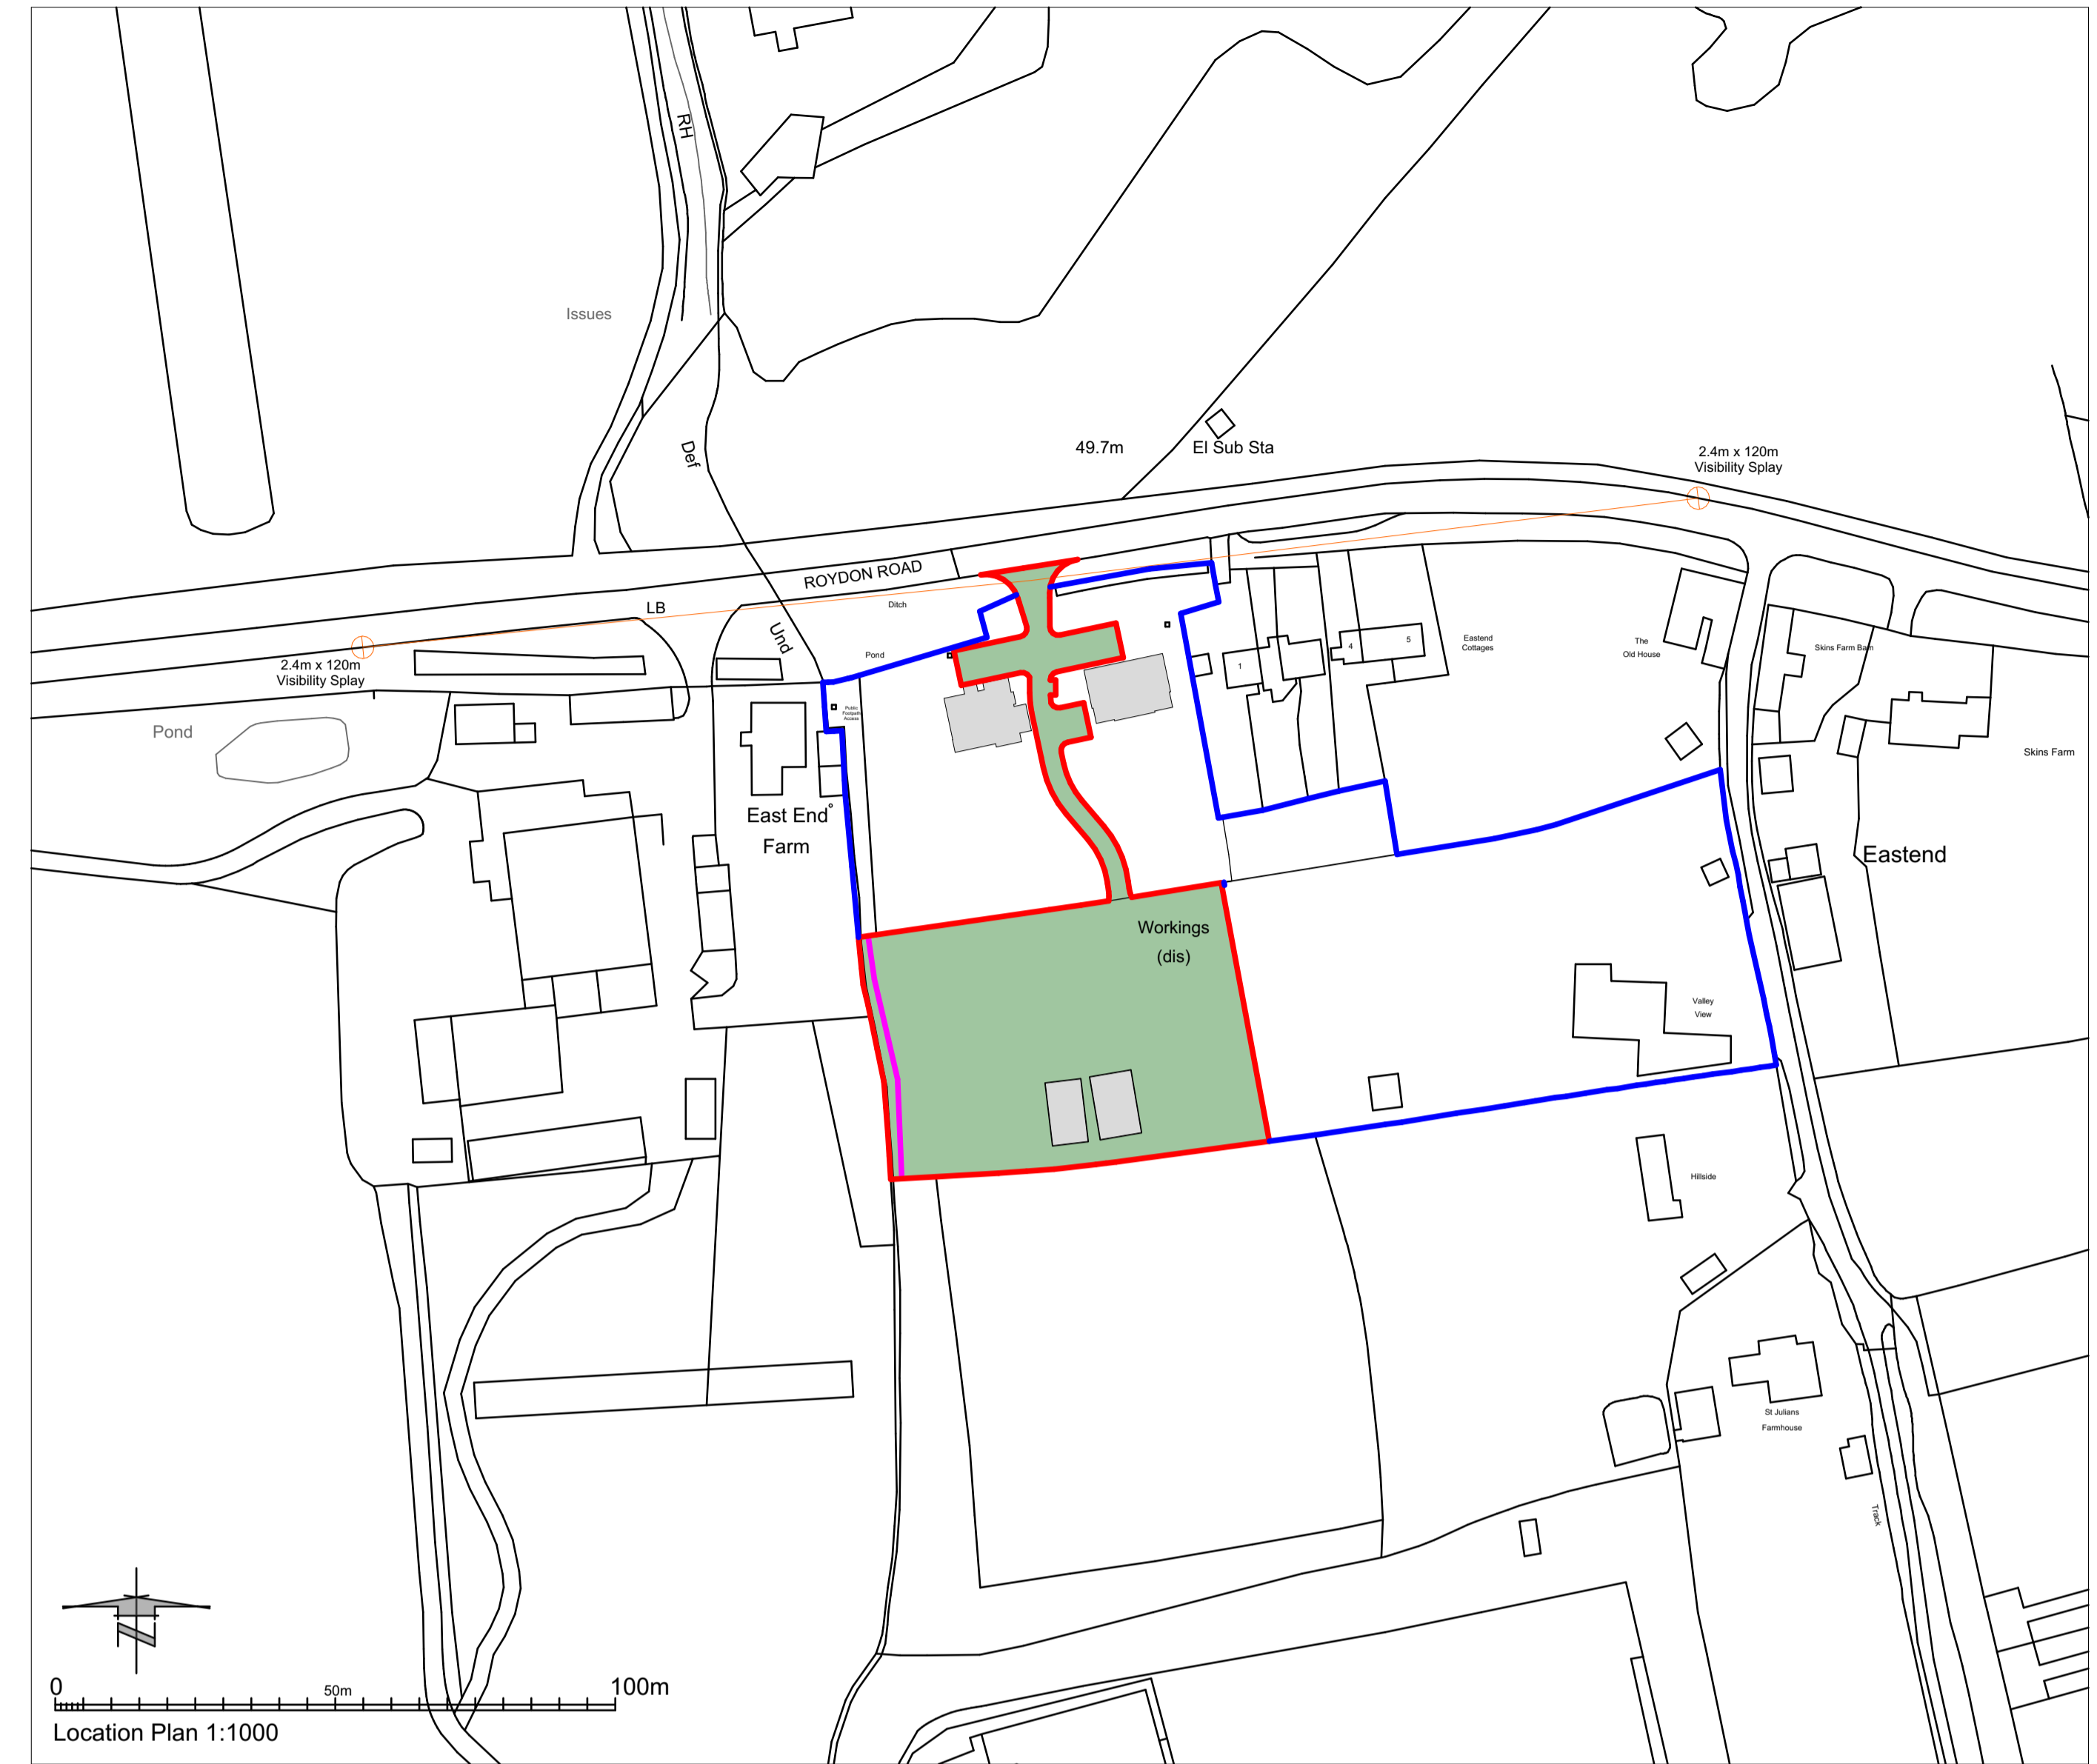

Site as Proposed 1:200

Location Plan 1:1000

Issue	Description	Date

Project name: Valley View, Roydon Road, Harlow		
Drawing title: Site and Location Plan		
Scale: 1:1000, 1:200, 1:100	Date: 01/02/2024	Drawing no: 633 x 001
Paper: A1 Paper	Drawn: SJT	
All dimensions are in millimeters unless otherwise stated. Do not scale from this drawing. If in doubt, ask.		