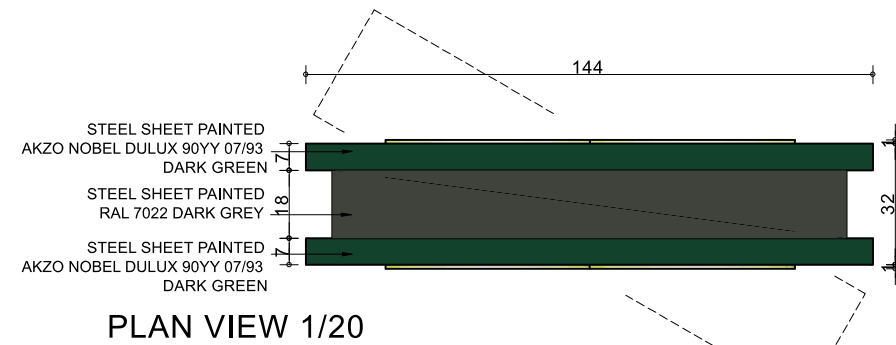

McDRIVE LOGO BOX IS ADJUSTABLE AND POINTS TO THE DRIVE-THRU LANE.

Front View

Side View

Site
McDonald's
Miscellaneous

Job Number
00000A Page 5

Drawing Location
U:\2019\2019 Drawings\McDonalds\

Scale
as shown @ A3