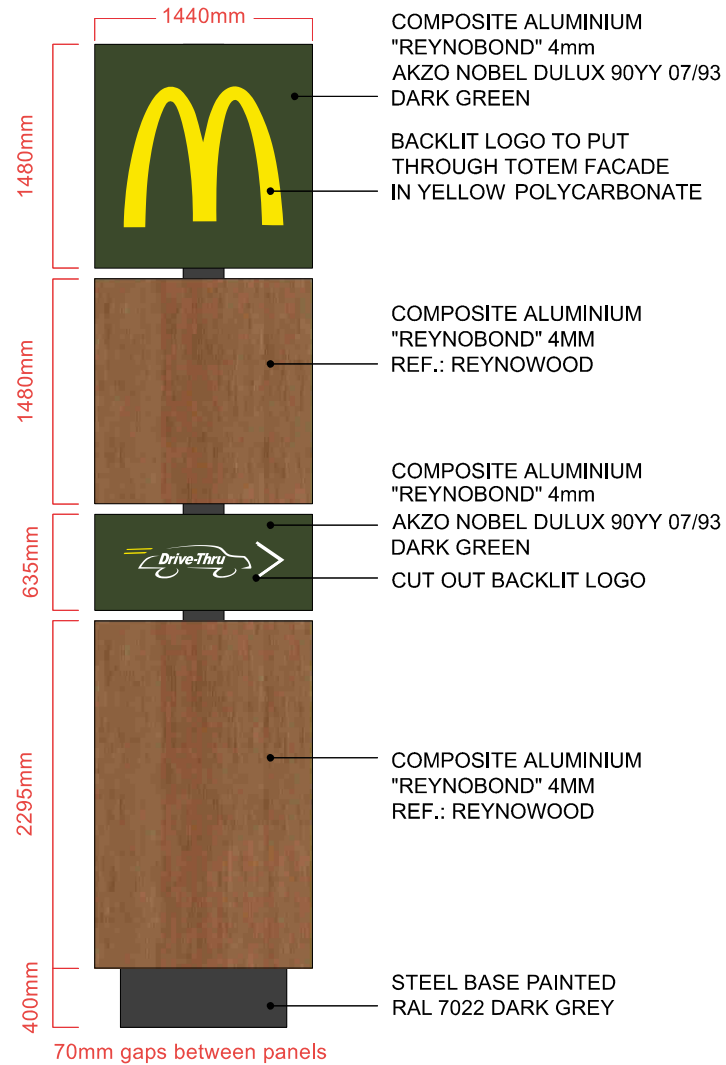

McDRIVE LOGO BOX IS ADJUSTABLE AND POINTS TO THE DRIVE-THRU LANE.

Front View

Side View

Site
McDonald's
Miscellaneous

Job Number
00000A Page 5

Drawing Location
U:\2019\2019 Drawings\McDonalds\

Scale
as shown @ A3