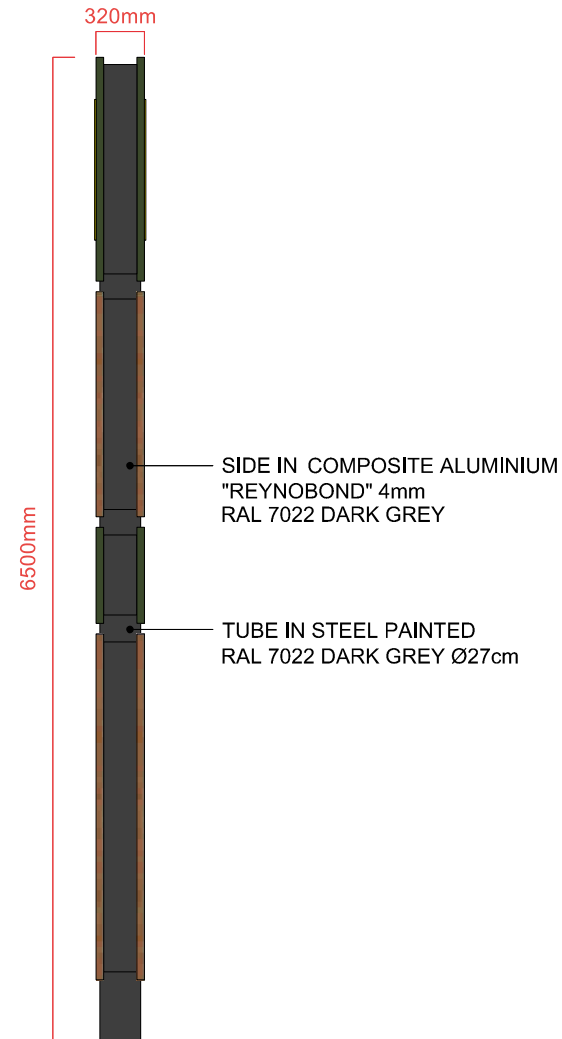

McDRIVE LOGO BOX IS ADJUSTABLE AND POINTS TO THE DRIVE-THRU LANE.

Front View

Side View

Site
McDonald's
Miscellaneous

Job Number
00000A Page 5

Drawing Location
U:\2019\2019 Drawings\McDonalds\

Scale
as shown @ A3