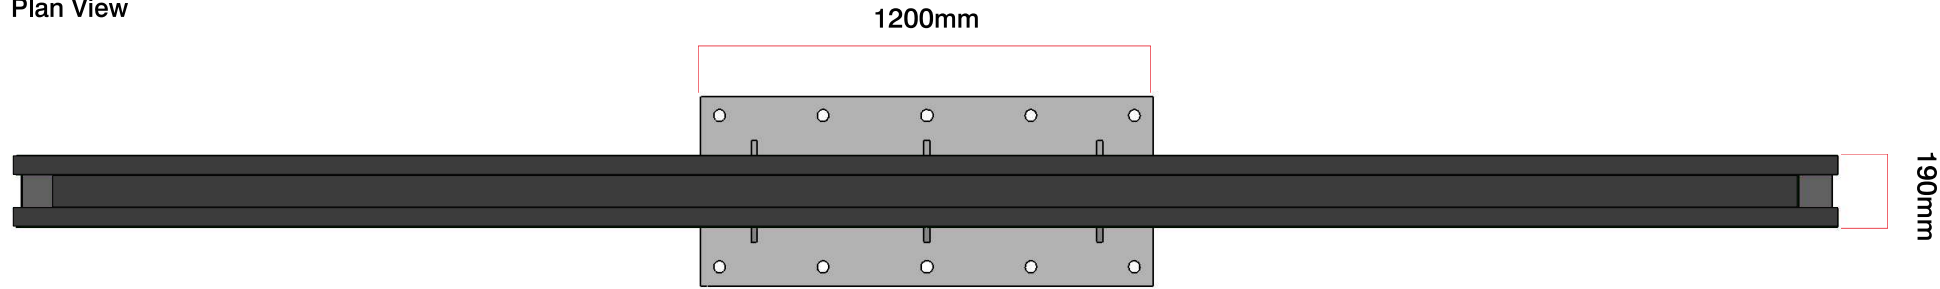

ERDDS Banner Sign - Scale 1:20

1No. ERDDS Banner Sign, panels powdercoated to match RAL 7022 Grey.

Plan View

Front View

Side View
150mm

Laser cut & punched face panels finished to match RAL '7022 Grey'

Outer Steelwork

Bottom cladding finished to match RAL '7022 Grey' with applied vinyl logo

Steel base plate

Site
McDonald's,
Various
(ERDDS Banner Unit)

Job Number
98748A

Drawing Location
U:\2019\2019 Drawings\McDonalds\

Scale
as shown @ A3