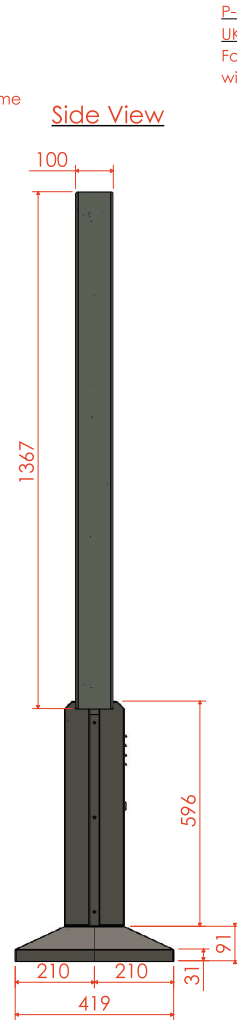

DUAL SCREEN

Plan View

Front View

Side View

Rear View

Colour reference
RAL7022 Umbra Grey with a fine textured finish.