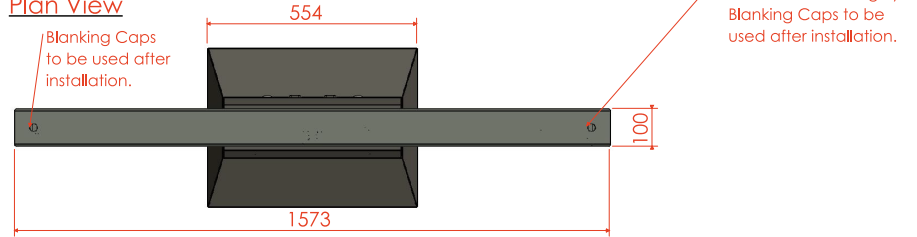

DUAL SCREEN

Plan View

Front View

Side View

Rear View

Colour reference
RAL7022 Umbra Grey with a fine textured finish.