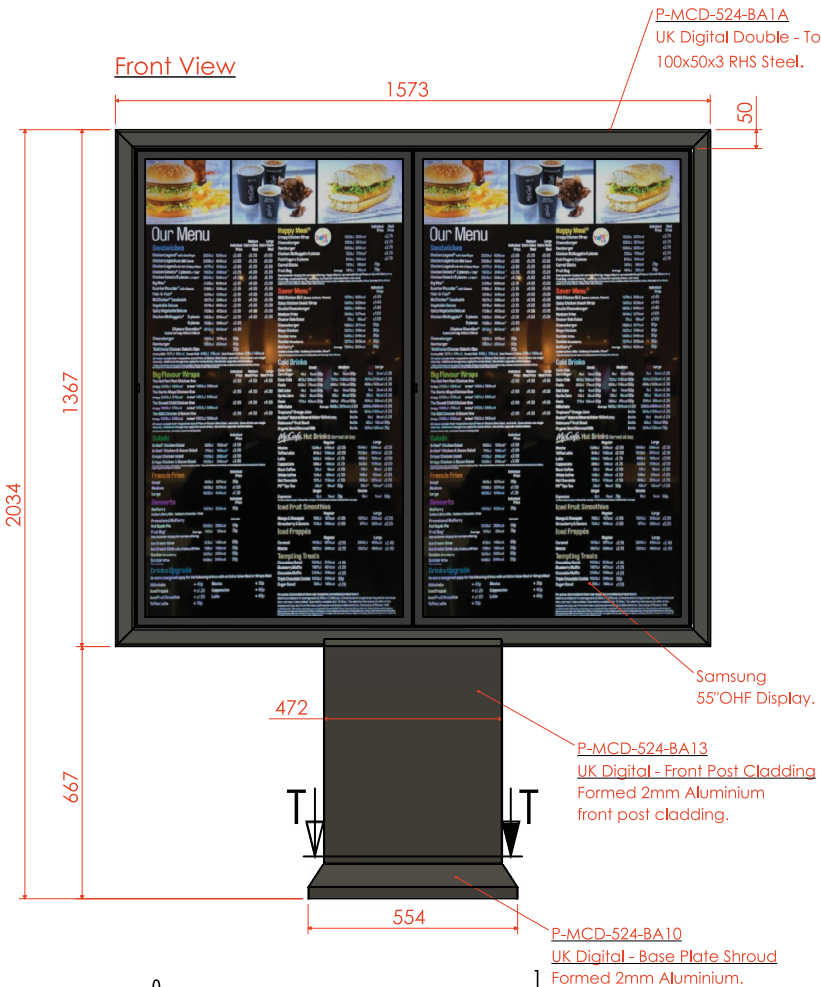

DUAL SCREEN

Plan View

Front View

Side View

Rear View

Colour reference
RAL7022 Umbra Grey with a fine textured finish.