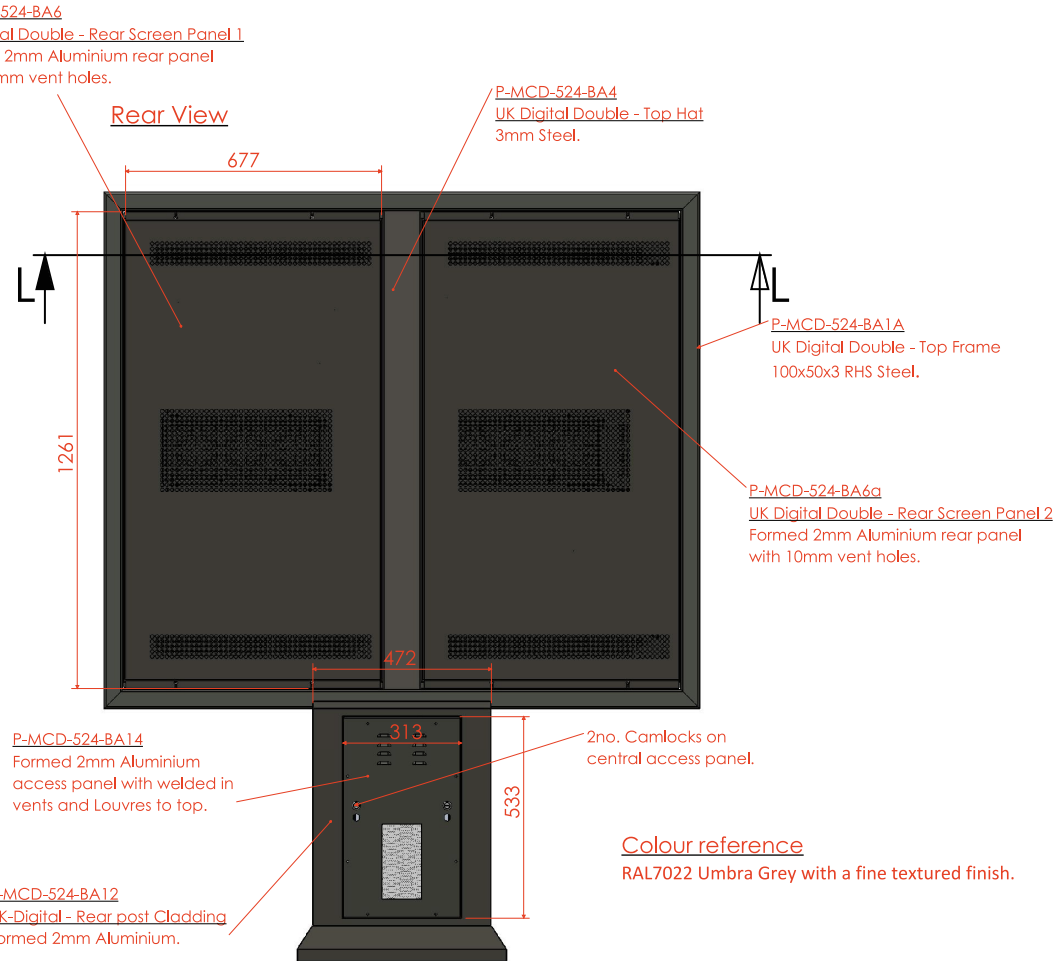

DUAL SCREEN

Plan View

Front View

Side View

Rear View

Colour reference
RAL7022 Umbra Grey with a fine textured finish.