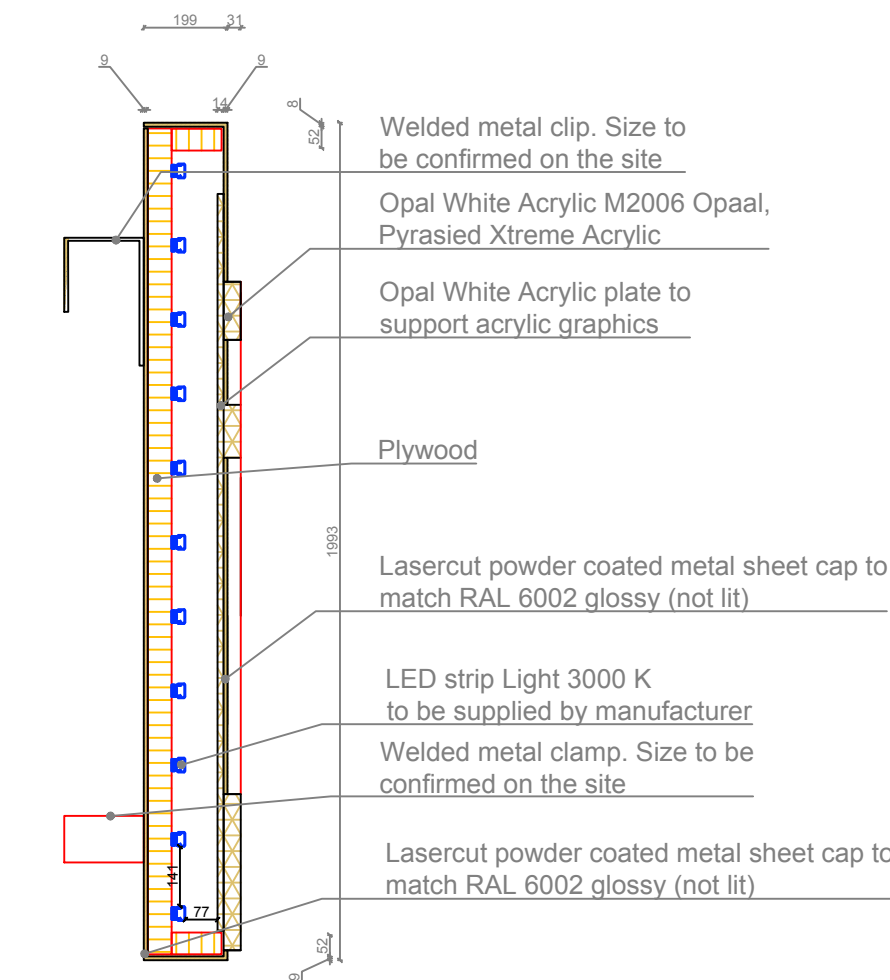

A	DESIGN INTENT	KF UXUS 12.09.2017
B	DESIGN INTENT REFINEMENT	LC UXUS 26.02.2018

Outdoor
Playland logo
1100mm

320

01 Play Logo 1100mm: Front Elevation
1:10

04 Play Logo 1100mm: Plan
1:10

05 Play Logo: Isometric View
1:10

02 Play Logo 1100mm: Side Elevation
1:10

03 Play Logo 1100mm: Transversal Section
1:10

1:10, 1:20
A1
183416