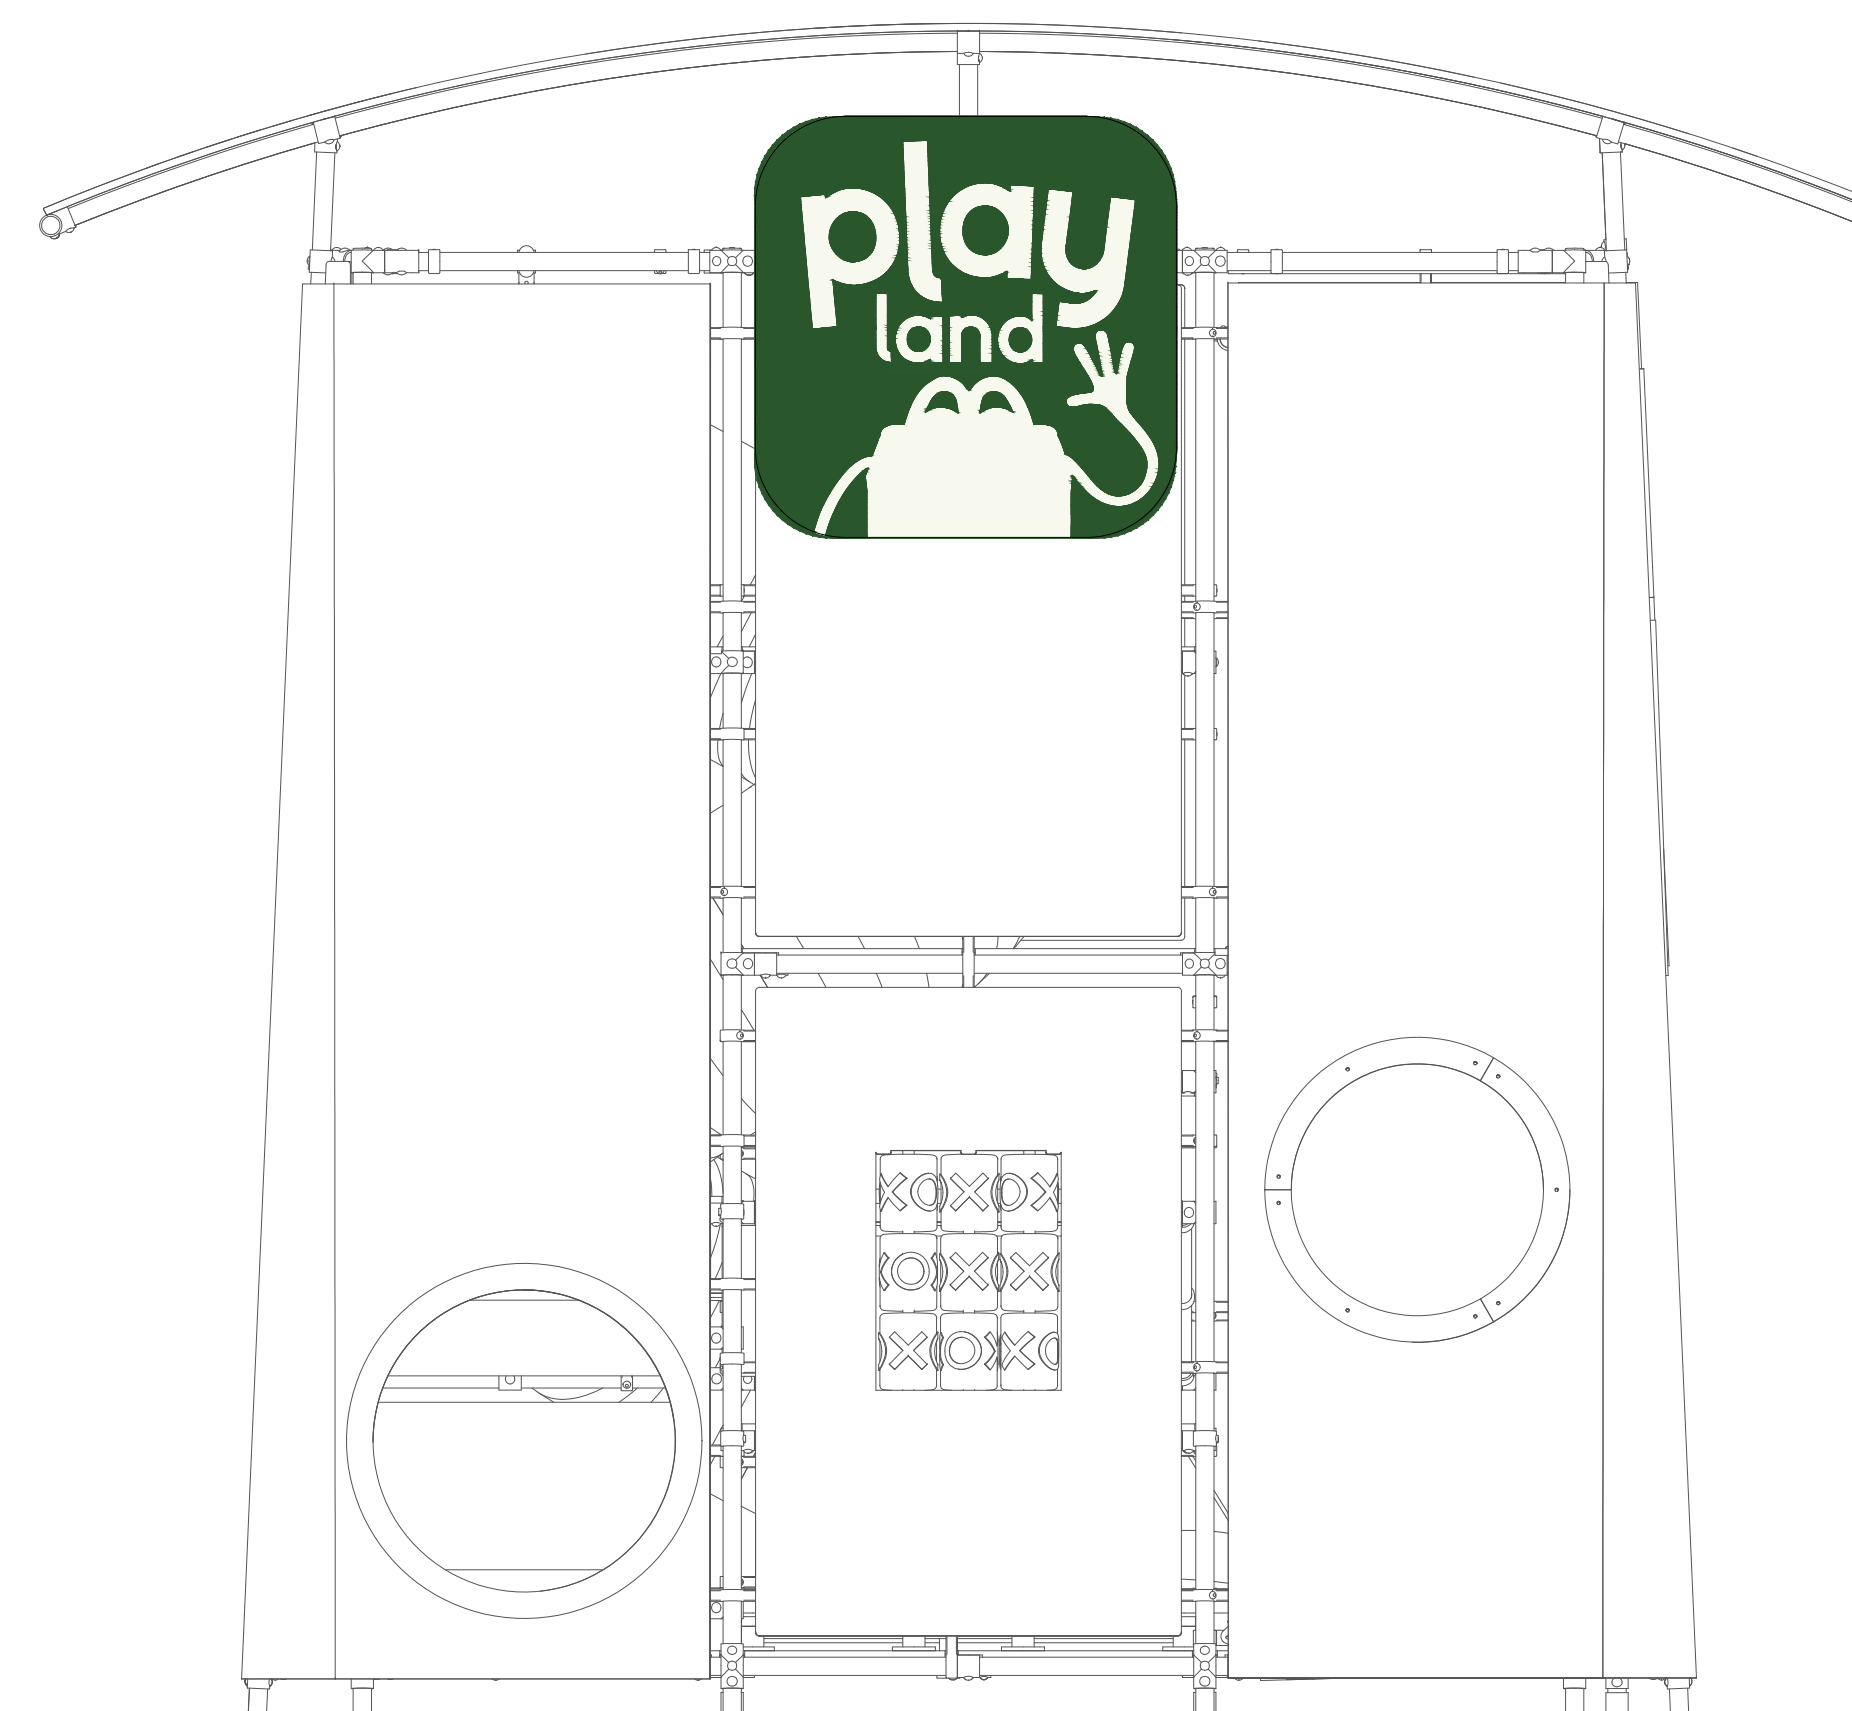

GENERAL ARRANGEMENT
This drawing is for general arrangement & co-ordination purposes ONLY

NOTE:
DRAWING TO BE USED FOR
DIMENSION REFERENCE ONLY,
CONSULT SPECIALIST FOR
CONSTRUCTION DETAILS

NOTE:
LOGO LIGHTING SUBJECT TO
LIGHTING CONSULTANT'S
REVIEW & SPECIFICATIONS.

A	DESIGN INTENT	KF UXUS 12.09.2017
B	DESIGN INTENT REFINEMENT	LC UXUS 26.02.2018

Outdoor
Playland logo
1100mm

320

01 Play Logo 1100mm: Front Elevation
1:10

04 Play Logo 1100mm: Plan
1:10

05 Play Logo: Isometric View
1:10

02 Play Logo 1100mm: Side Elevation
1:10

03 Play Logo 1100mm: Transversal Section
1:10

1:10, 1:20
A1
183416