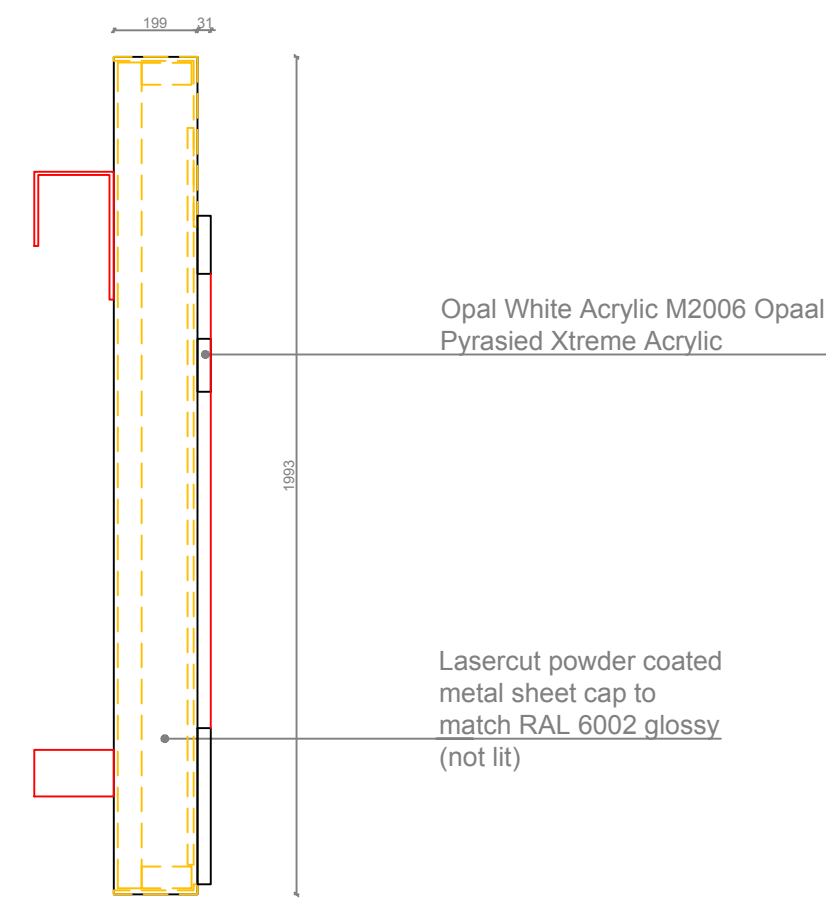

A	DESIGN INTENT	KF UXUS 12.09.2017
B	DESIGN INTENT REFINEMENT	LC UXUS 26.02.2018

Outdoor
Playland logo
1100mm

320

01 Play Logo 1100mm: Front Elevation
1:10

04 Play Logo 1100mm: Plan
1:10

05 Play Logo: Isometric View
1:10

02 Play Logo 1100mm: Side Elevation
1:10

03 Play Logo 1100mm: Transversal Section
1:10

1:10, 1:20
A1
183416