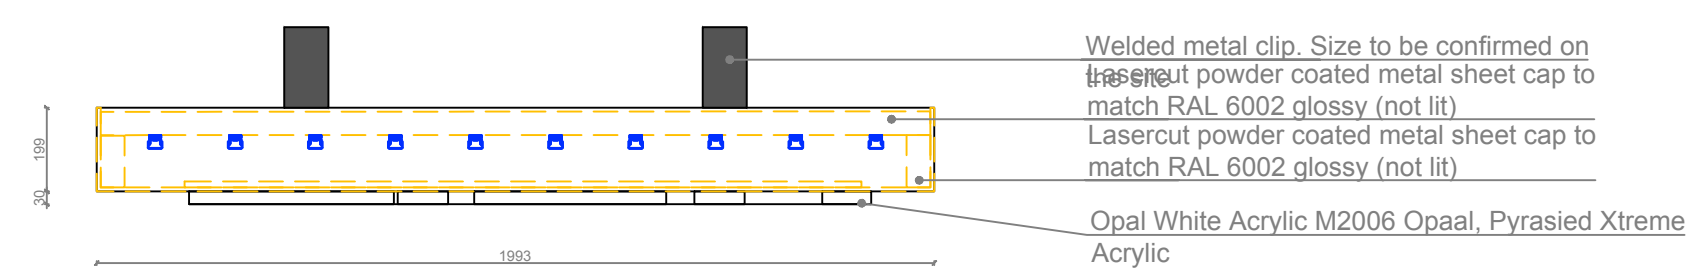

01 Play Logo 1100mm: Front Elevation
1:10

04 Play Logo 1100mm: Plan
1:10