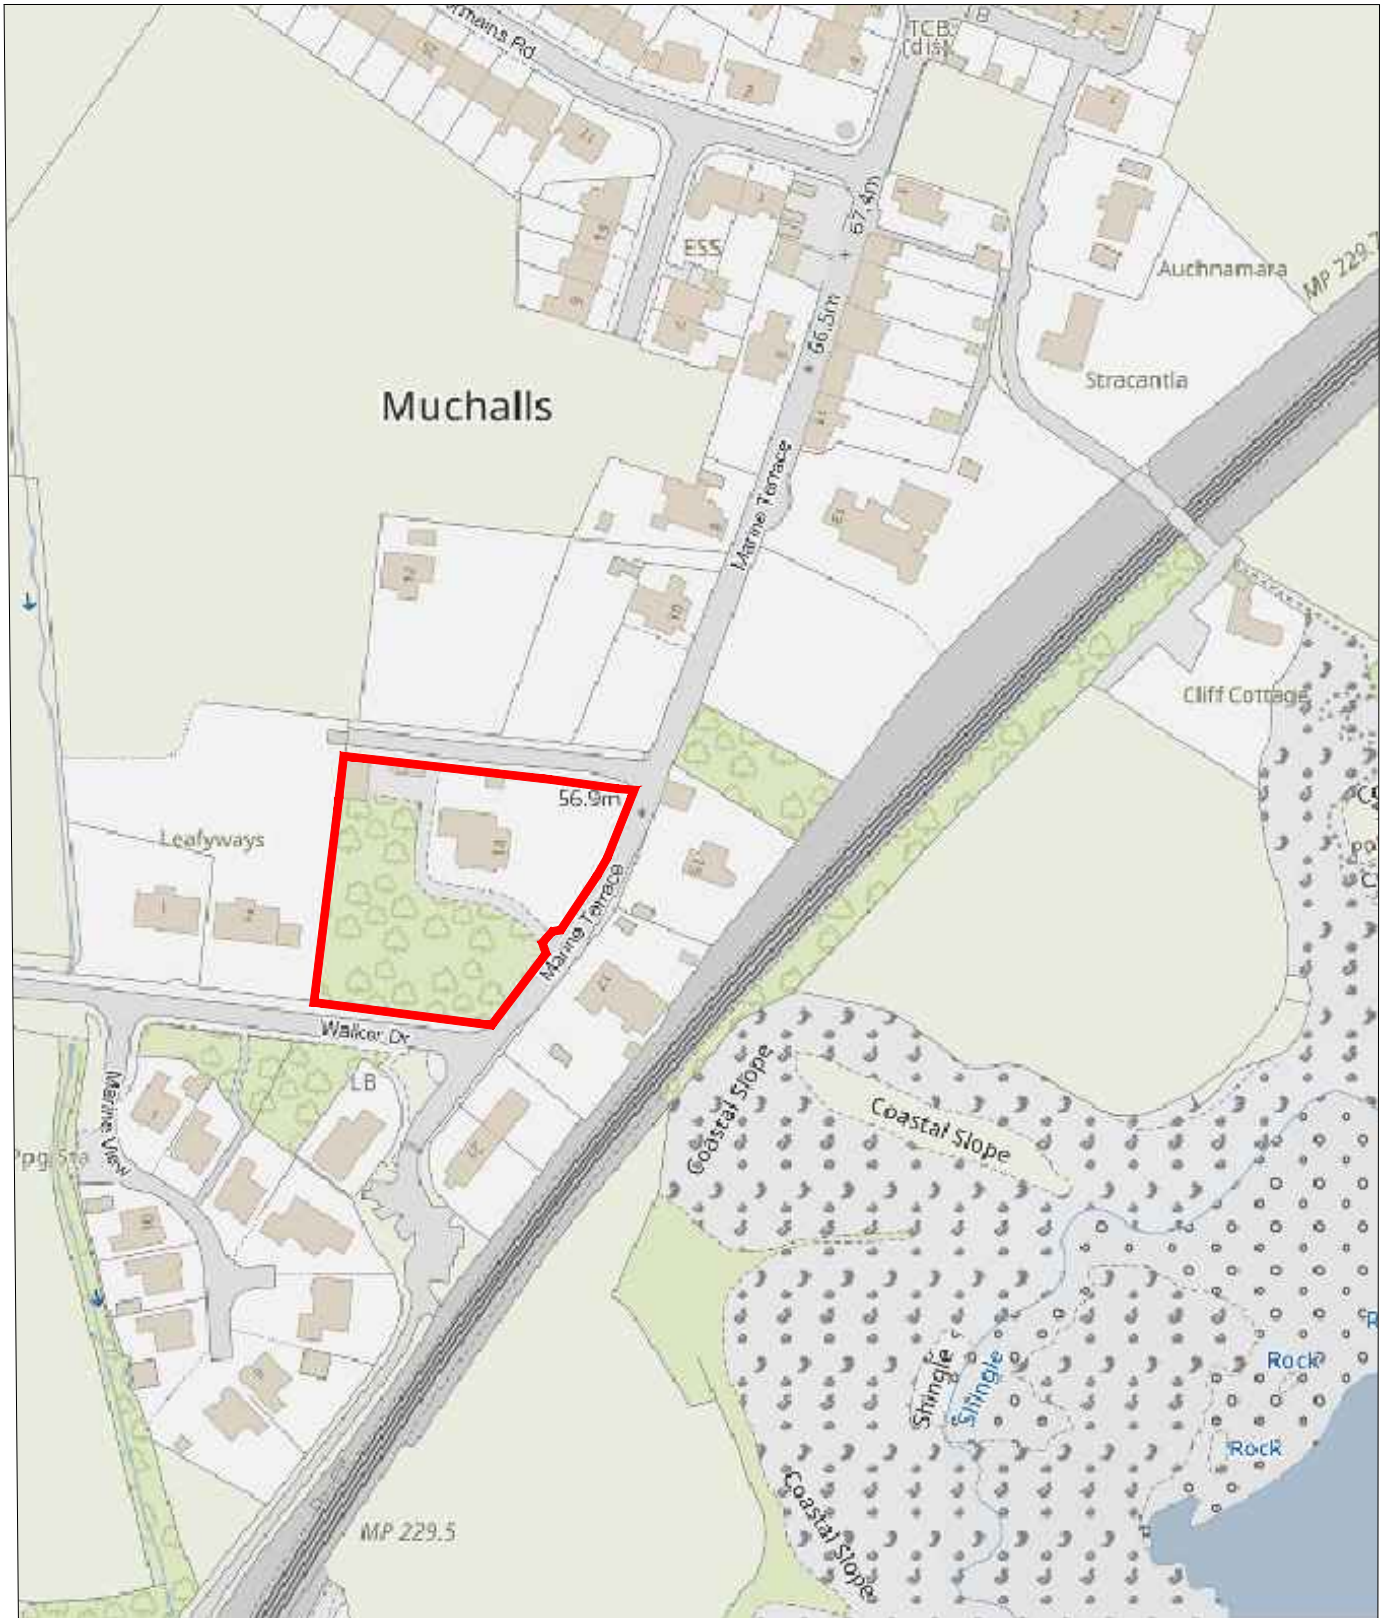

Tree Work Application - Location Plan

14 Marine Terrace, Muchalls

Grid Ref: NO901919

Postcode: AB39 3RD

eastland foresters
arborists and tree surgeons
10 Polston Road, Maryculter, Aberdeen, AB12 5GY
tel: 01224 734372 email: info@eastlandforesters.co.uk