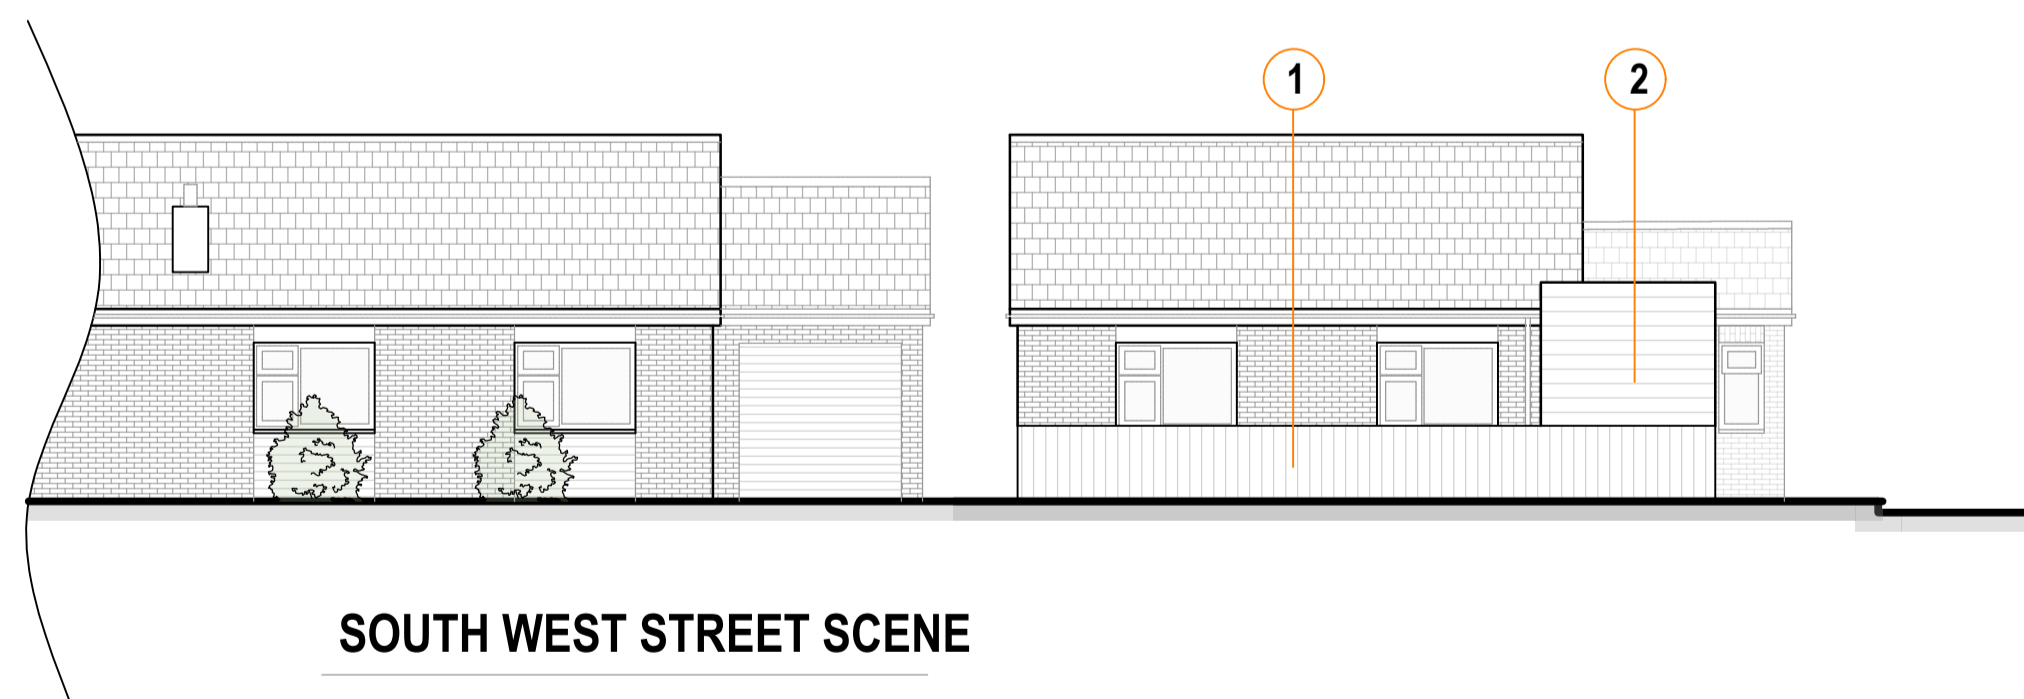

EXISTING

SOUTH WEST STREET SCENE

SOUTH EAST STREET SCENE

PROPOSED

SOUTH WEST STREET SCENE

SOUTH EAST STREET SCENE

LEGEND
 1 - 1M BOARDED TIMBER FENCE
 2 - PROPOSED EXTENSION

Site Address
 4 Fen View
 Christchurch
 PE14 9PB

Drawing
EXISTING & PROPOSED
 Street Scenes

Notes
 -