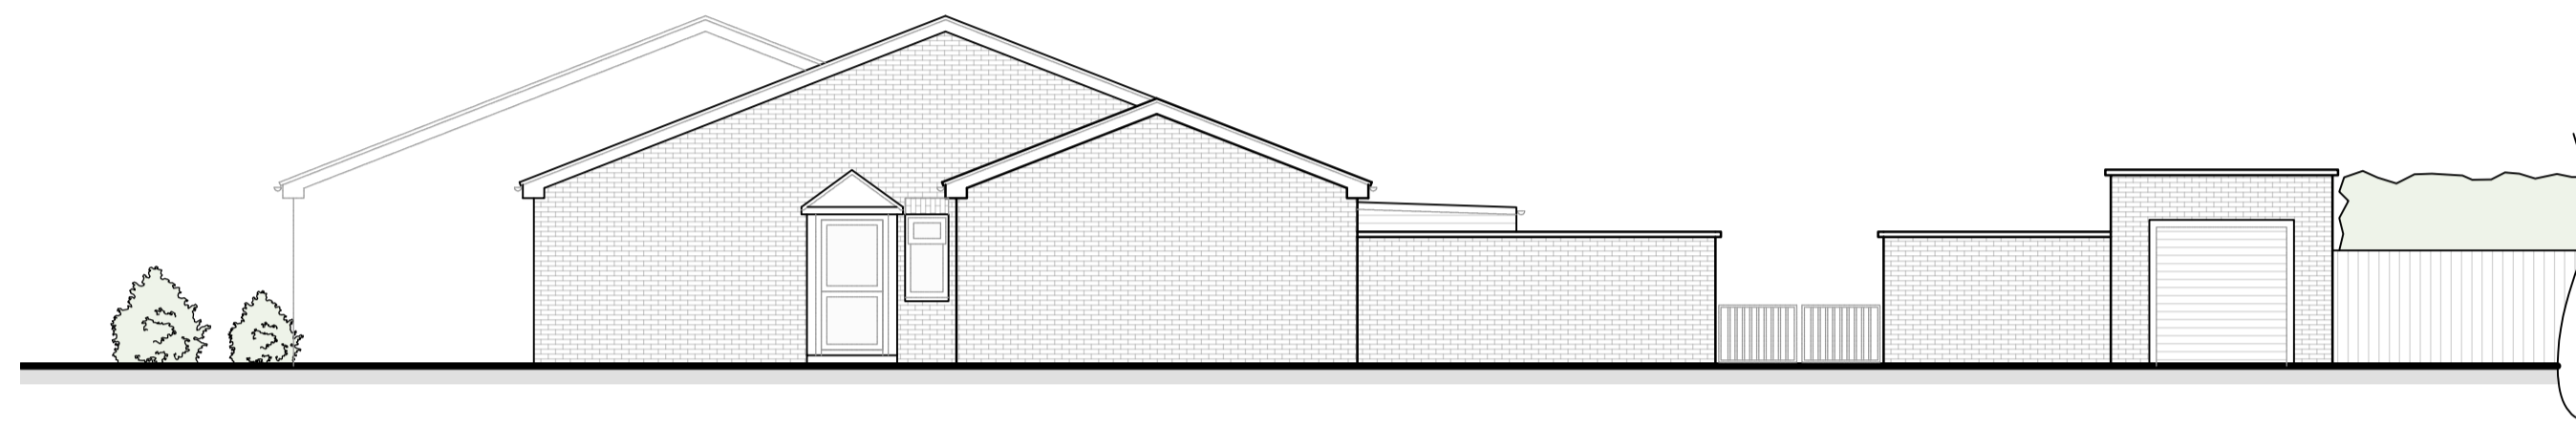

EXISTING

SOUTH WEST STREET SCENE

SOUTH EAST STREET SCENE

PROPOSED

SOUTH WEST STREET SCENE

SOUTH EAST STREET SCENE

LEGEND
 1 - 1M BOARDED TIMBER FENCE
 2 - PROPOSED EXTENSION

Site Address
 4 Fen View
 Christchurch
 PE14 9PB

Drawing
EXISTING & PROPOSED
 Street Scenes

Notes
 -