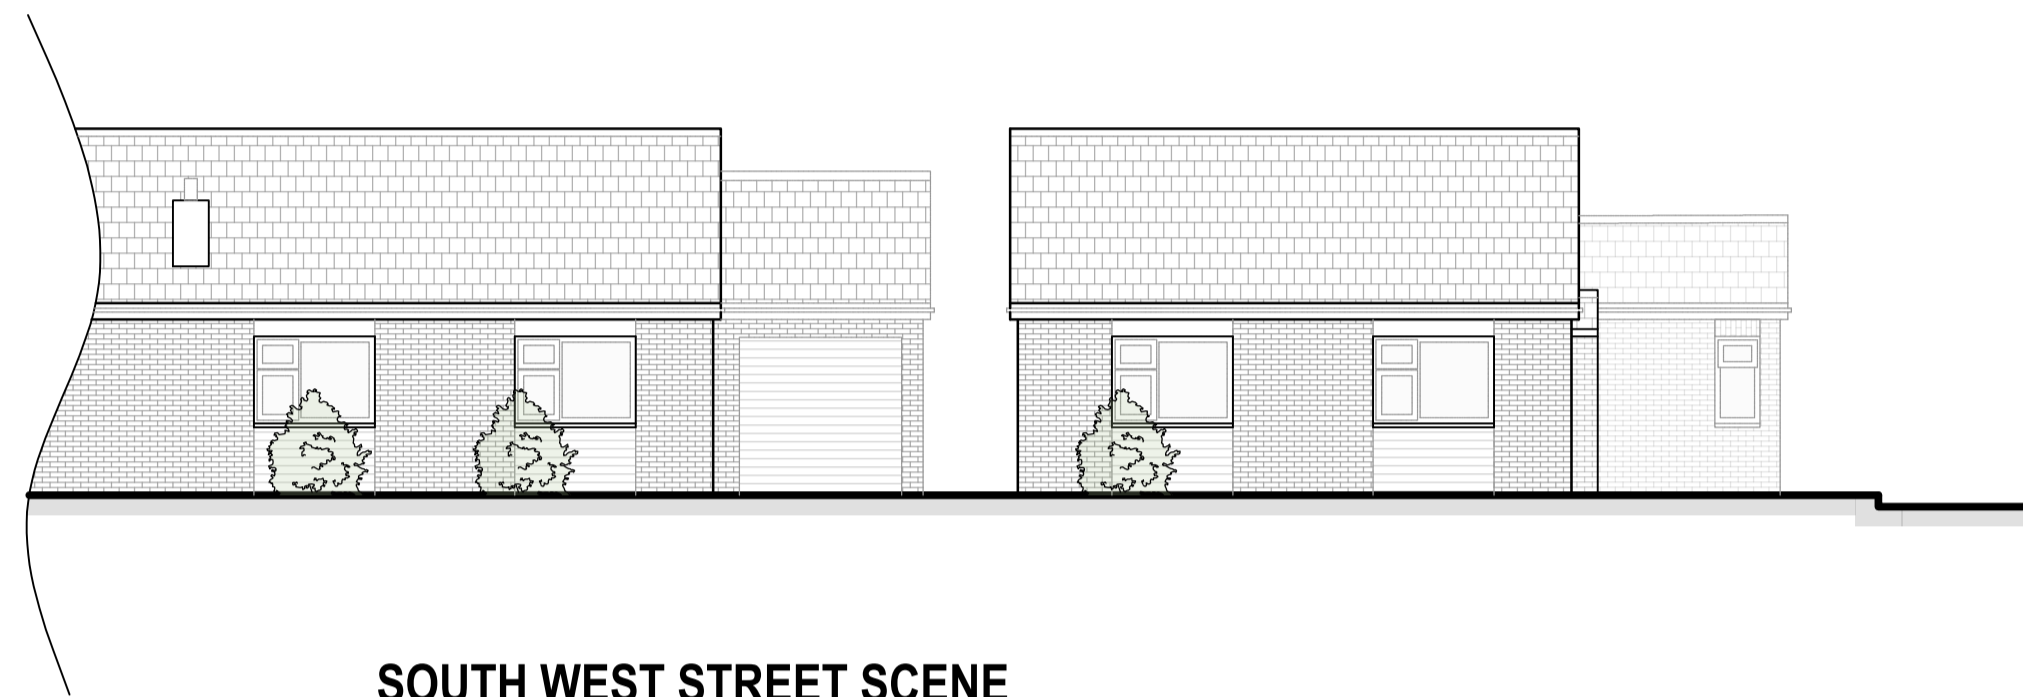

EXISTING

SOUTH WEST STREET SCENE

SOUTH EAST STREET SCENE

PROPOSED

SOUTH WEST STREET SCENE

SOUTH EAST STREET SCENE

LEGEND
 1 - 1M BOARDED TIMBER FENCE
 2 - PROPOSED EXTENSION

Site Address
 4 Fen View
 Christchurch
 PE14 9PB

Drawing
EXISTING & PROPOSED
 Street Scenes

Notes
 -