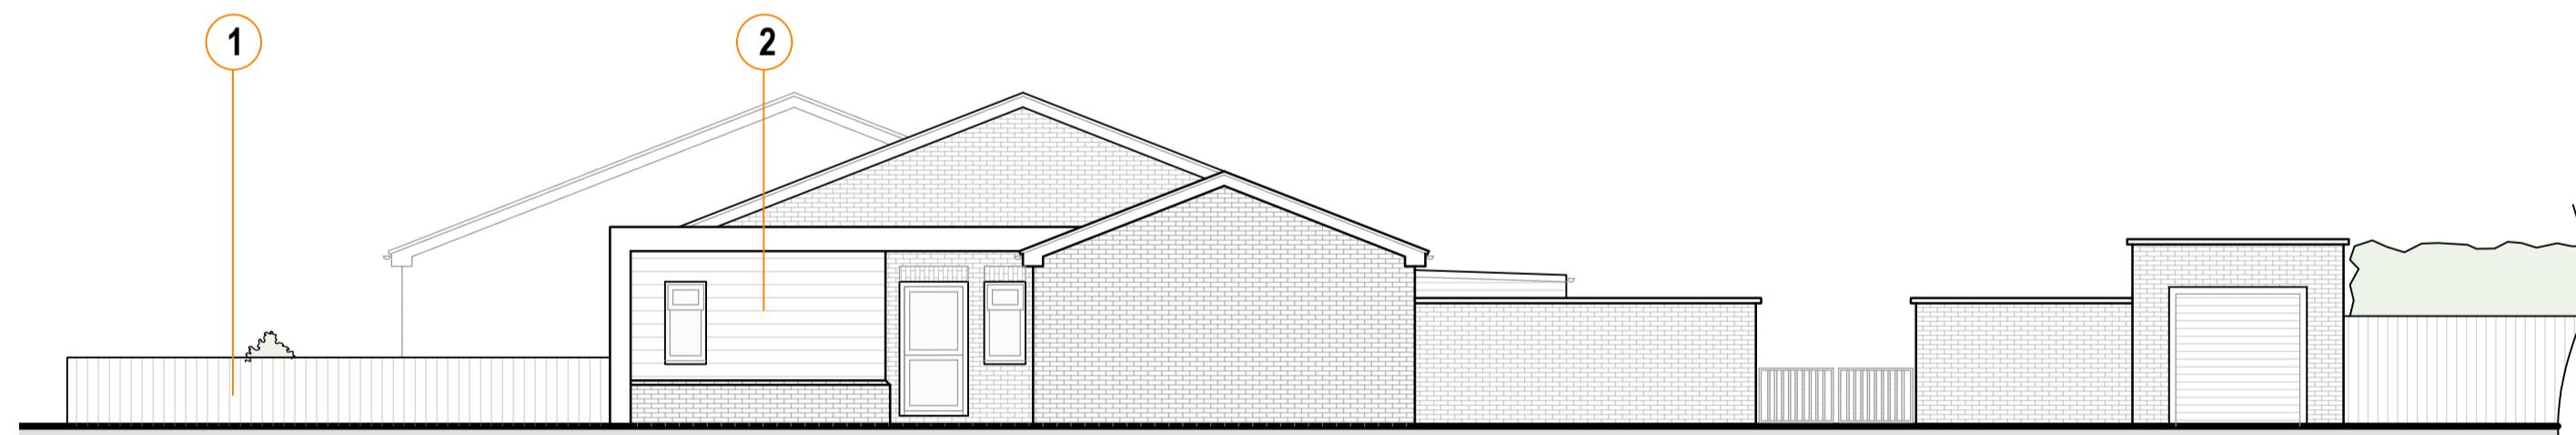

EXISTING

SOUTH WEST STREET SCENE

SOUTH EAST STREET SCENE

PROPOSED

SOUTH WEST STREET SCENE

SOUTH EAST STREET SCENE

LEGEND
 1 - 1M BOARDED TIMBER FENCE
 2 - PROPOSED EXTENSION

Site Address
 4 Fen View
 Christchurch
 PE14 9PB

Drawing
EXISTING & PROPOSED
 Street Scenes

Notes
 -