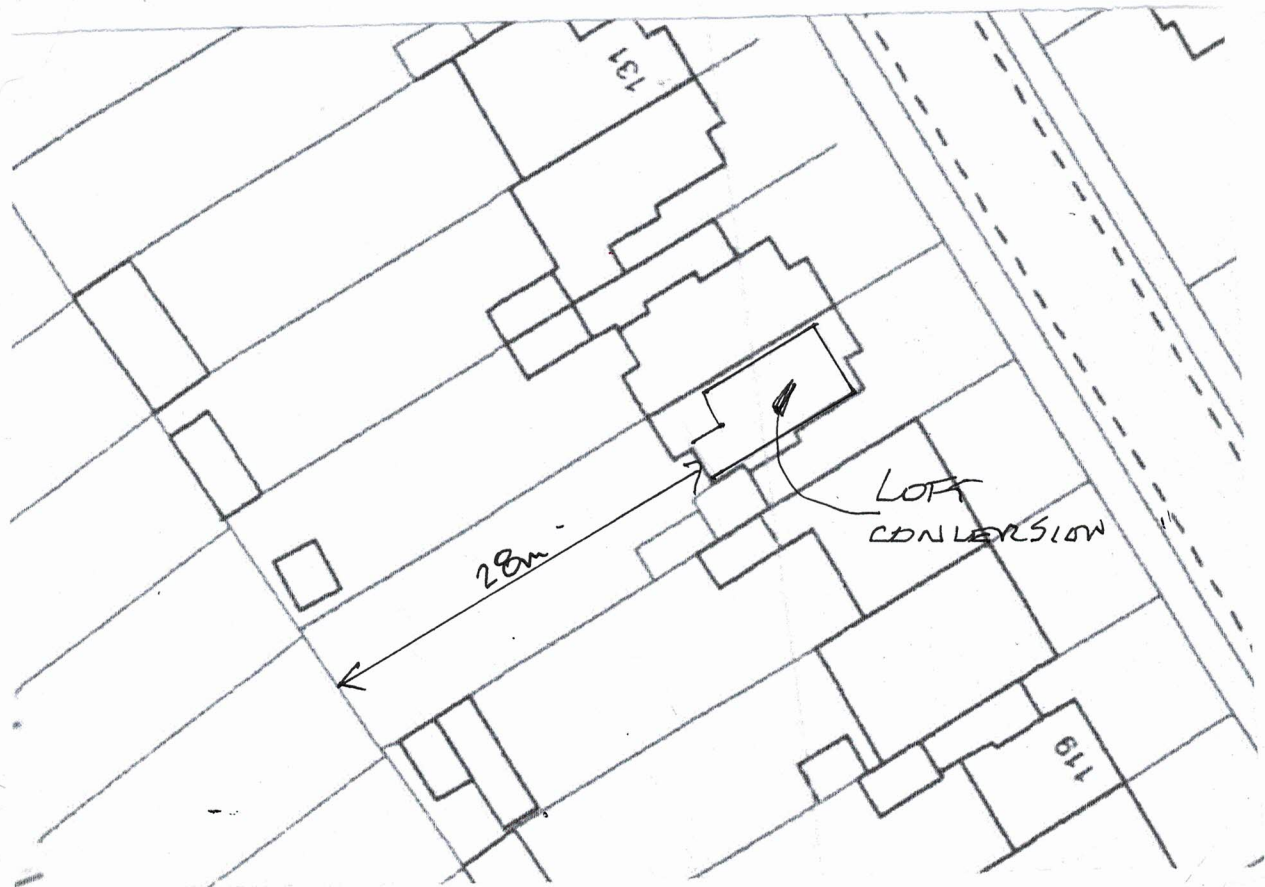

WOODSTOCK DESIGN LTD

**Block Plan for
125 Seaforth Gardens, Epsom KT19 0LW**

Scale bar 1:500 on A4 paper