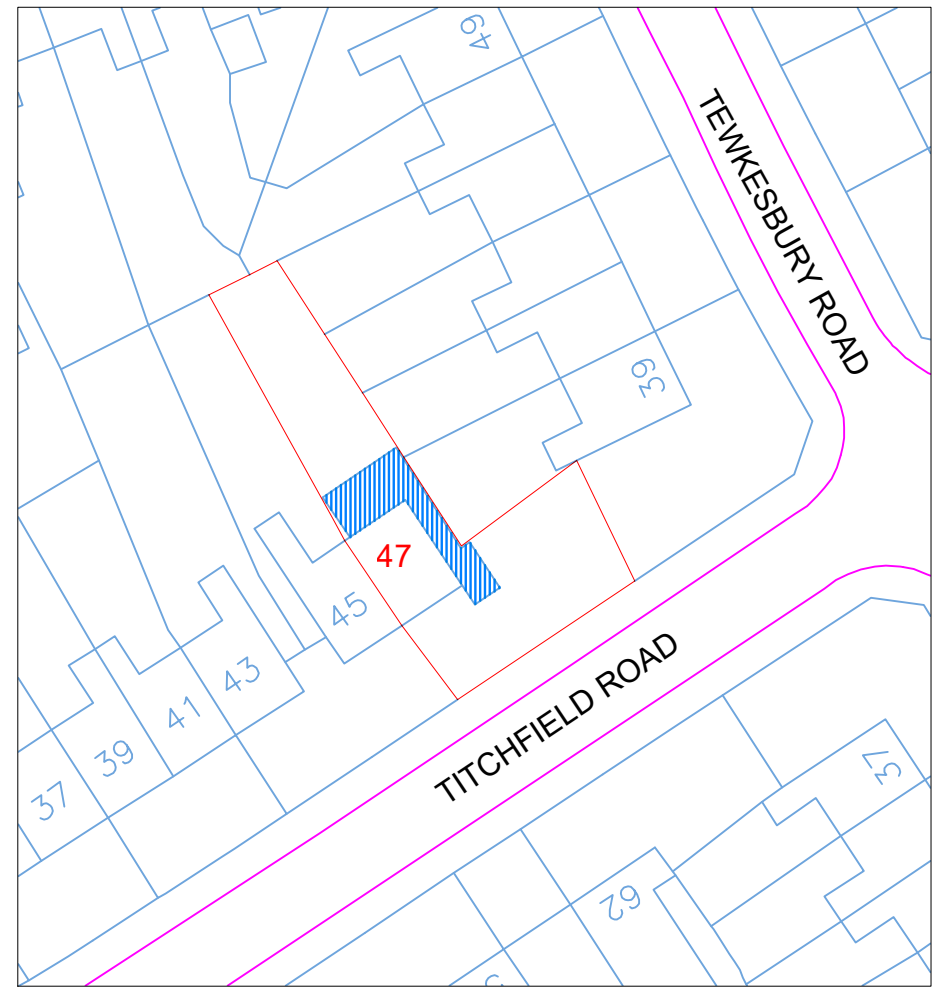

**Location Plan**

Scale: 1:1250

**Block Plan**

Scale: 1:500

Site Address  
 47 Titchfield Road  
 Carshalton  
 SM5 1PZ

Scale: 1:500/1250@A4  
 Date: Sep 23  
 Drawing No.:  
 AT-01-Location  
 Drawn By: RP