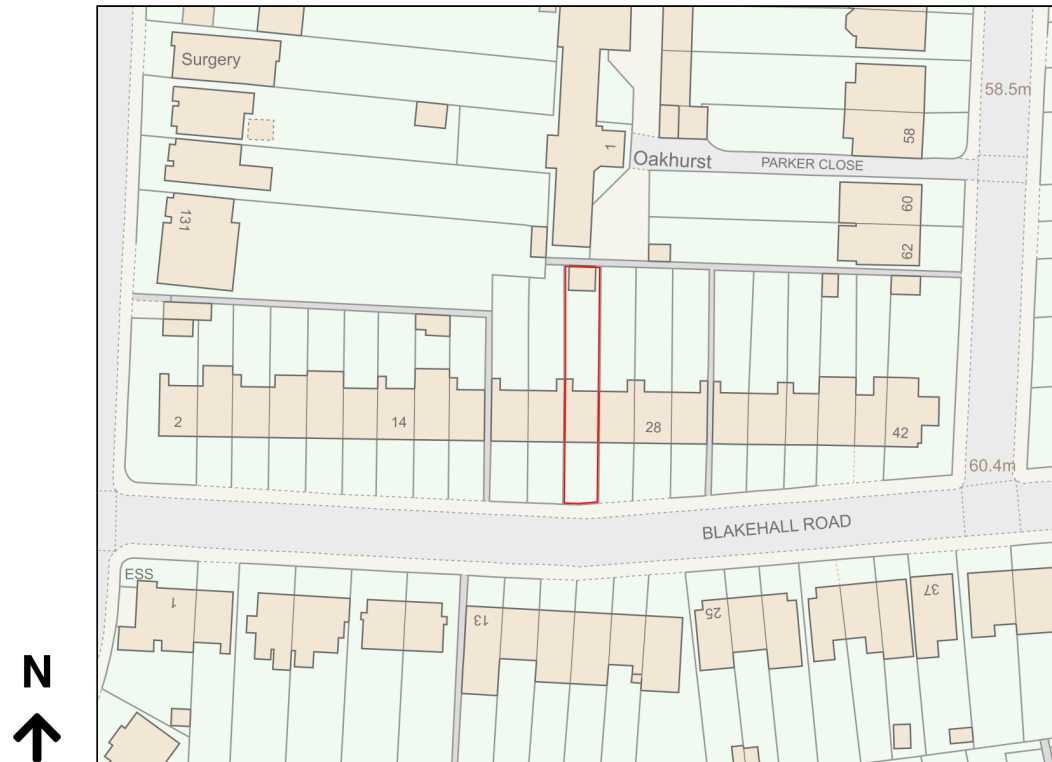

Location Plan

Site Address: 24, Blakehall Road, Carshalton, SM5 3EZ

Date Produced: 09-Feb-2024

Scale: 1:1250 @A4

Planning Portal Reference: PP-12740210v1