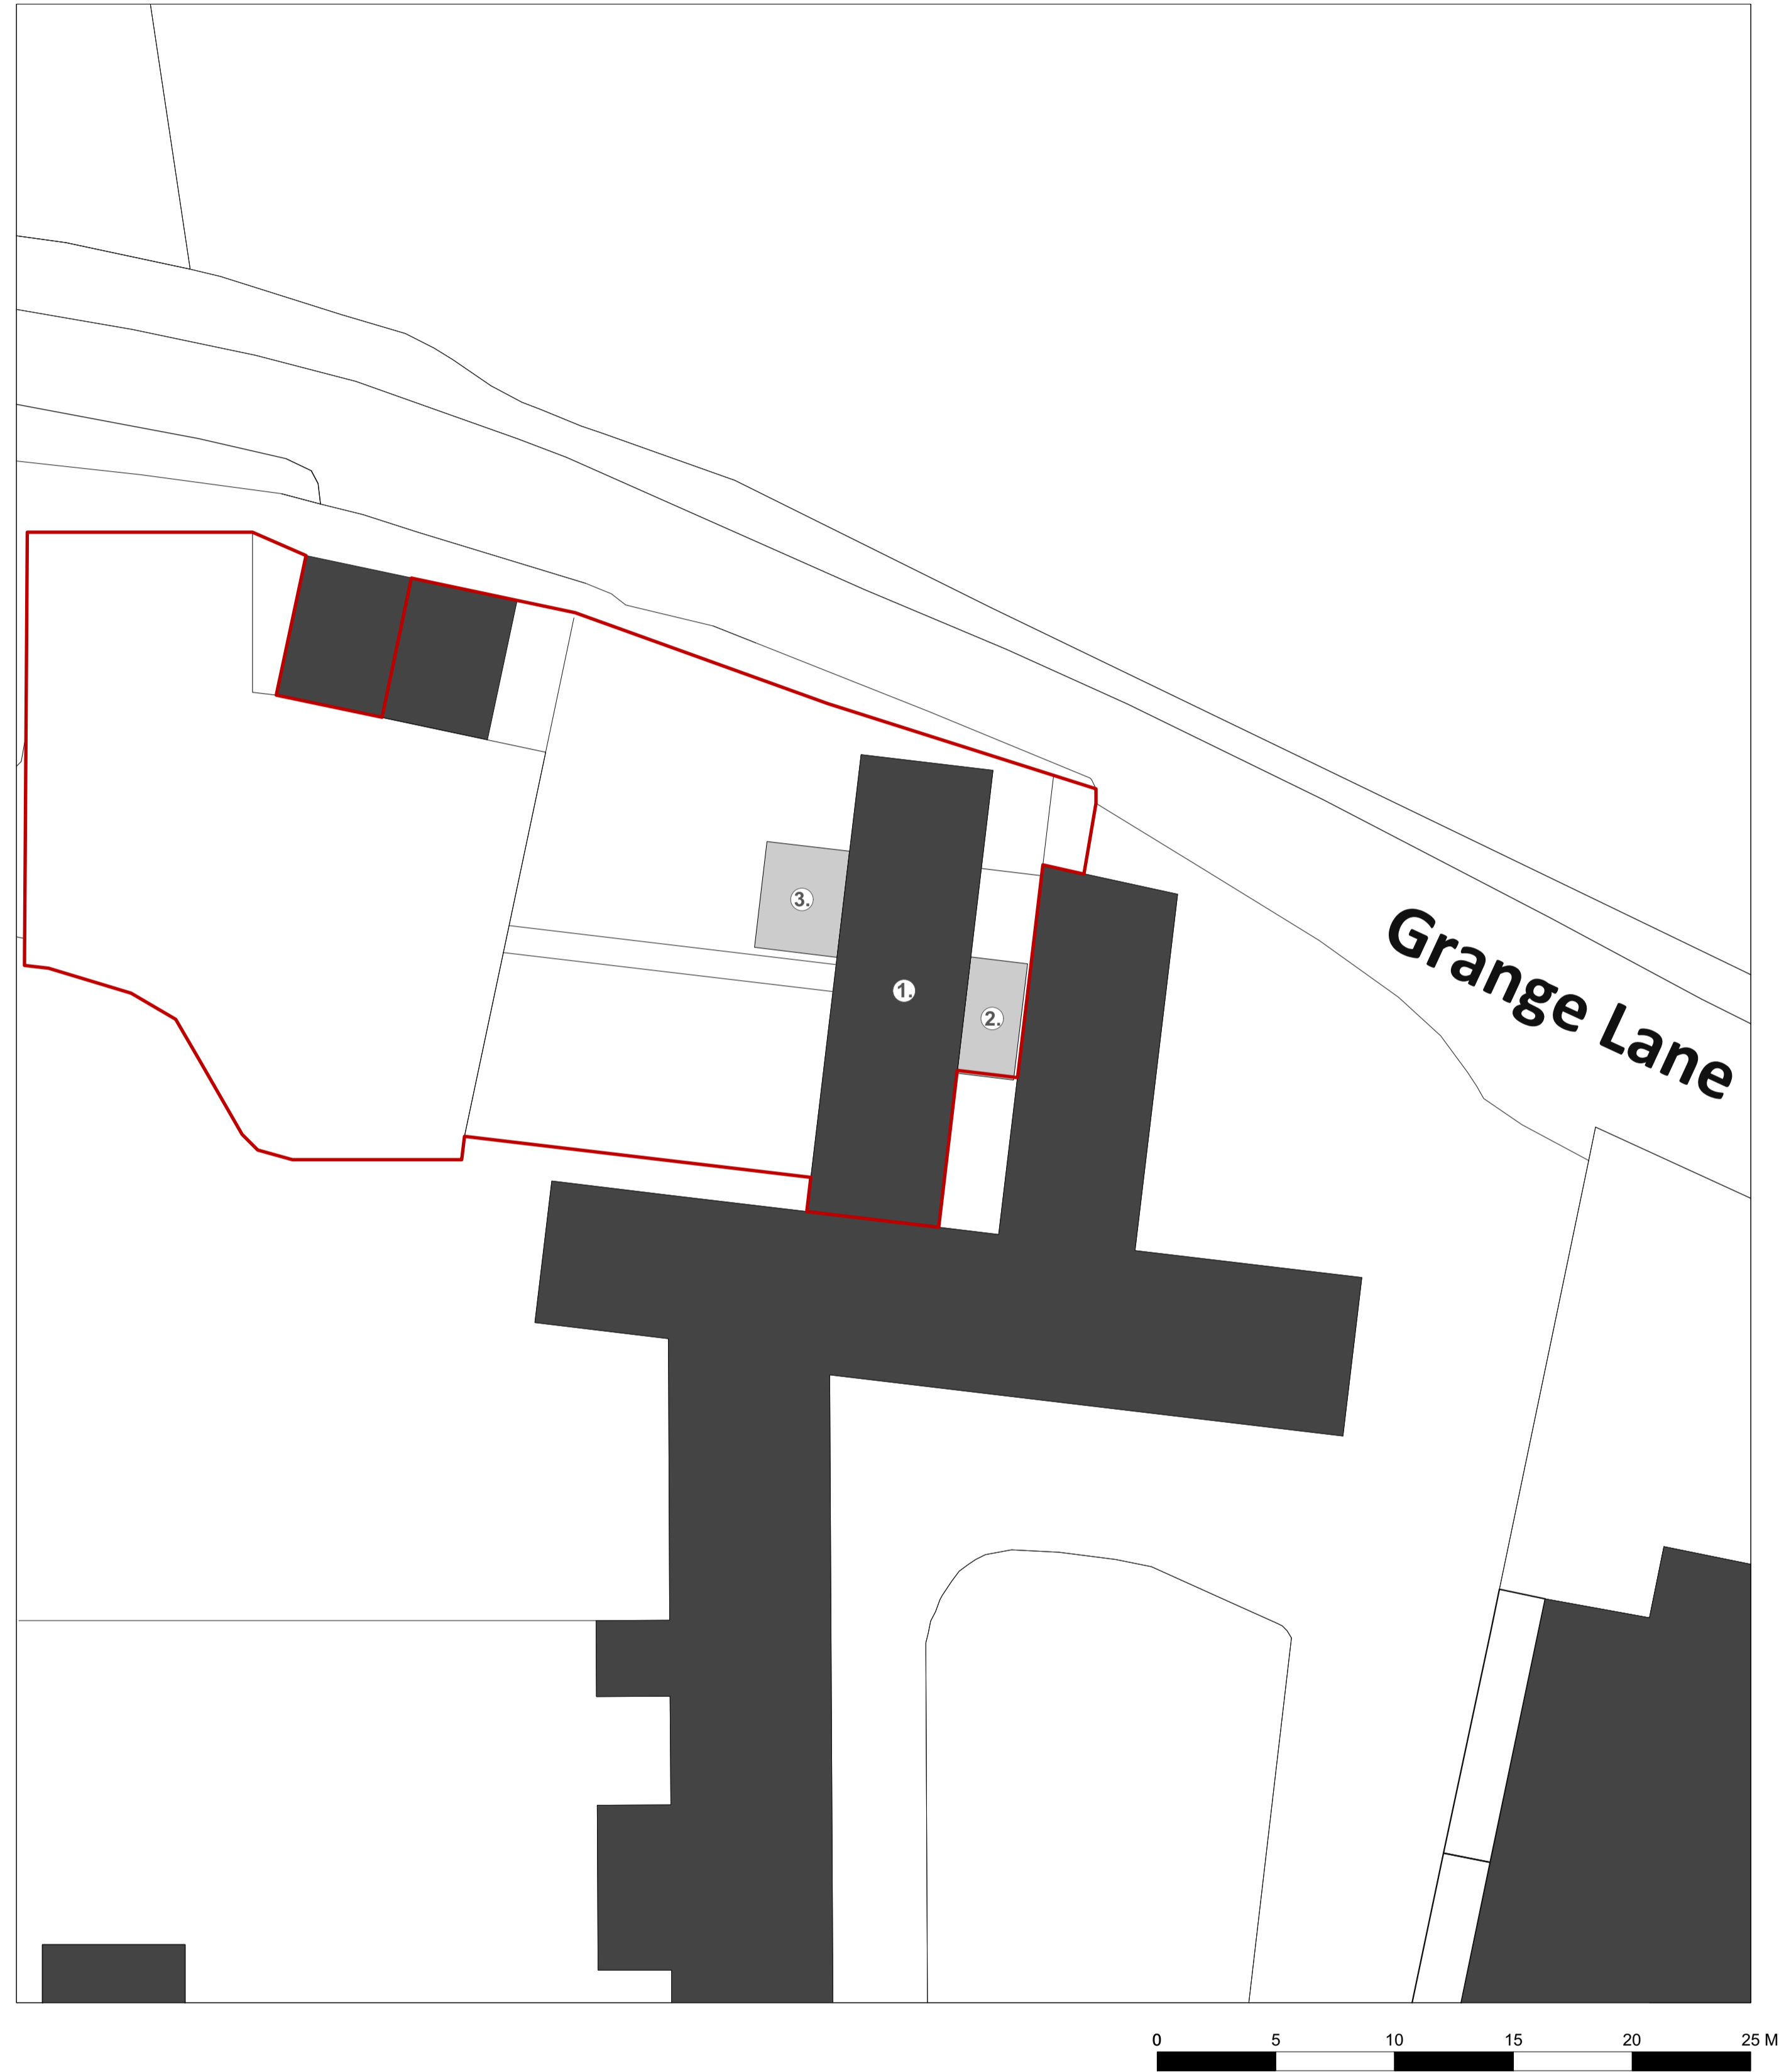

Site Layout Plan
1:200@A1

Cheshire Office
Old Coach Road, Kelsall, Tarpotley, Cheshire, CW6 0GJ
T 01829 751555
E enquiries@nwdarchitects.co.uk

Client
Mr & Mrs Joyce

Project
No.6 Edge Grange, Tilston

Title			
Site Location & Layout Plans			
Drawing No	Revision	Scale	Date
6964_01	B	varies@A1	Dec 2023