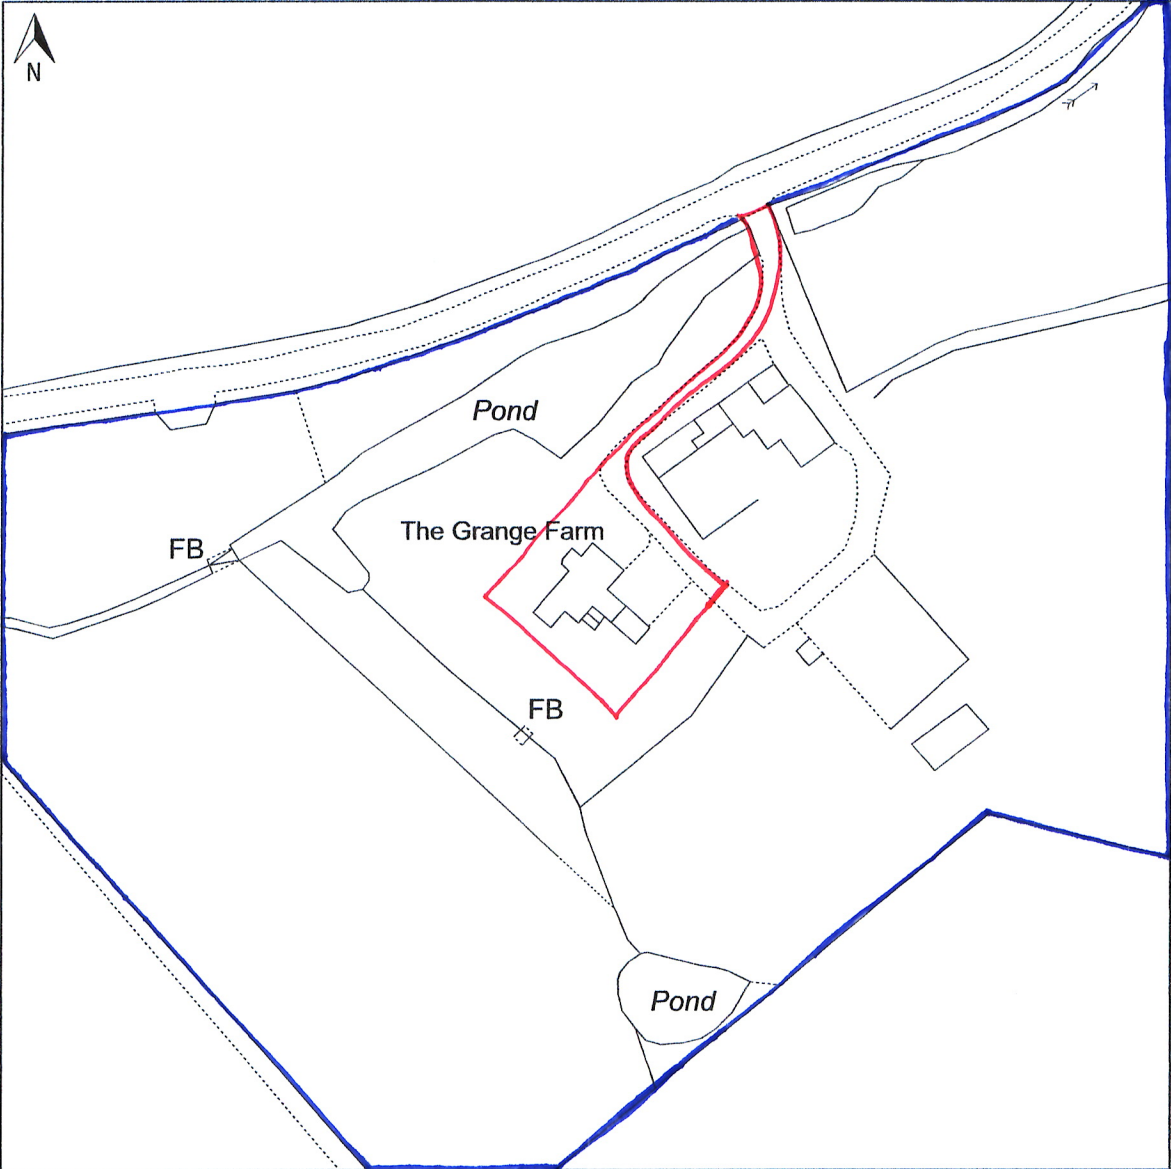

GRANGE FARM, WENHAM ROAD, COPDOCK AND WASHBROOK, SUFFOLK, IP8 3EZ

© Crown copyright and database rights, 2023. Ordnance Survey
0100031673 Created using Plans by Emapsite

Scale: 1:1250

Paper Size: A4

Notes: