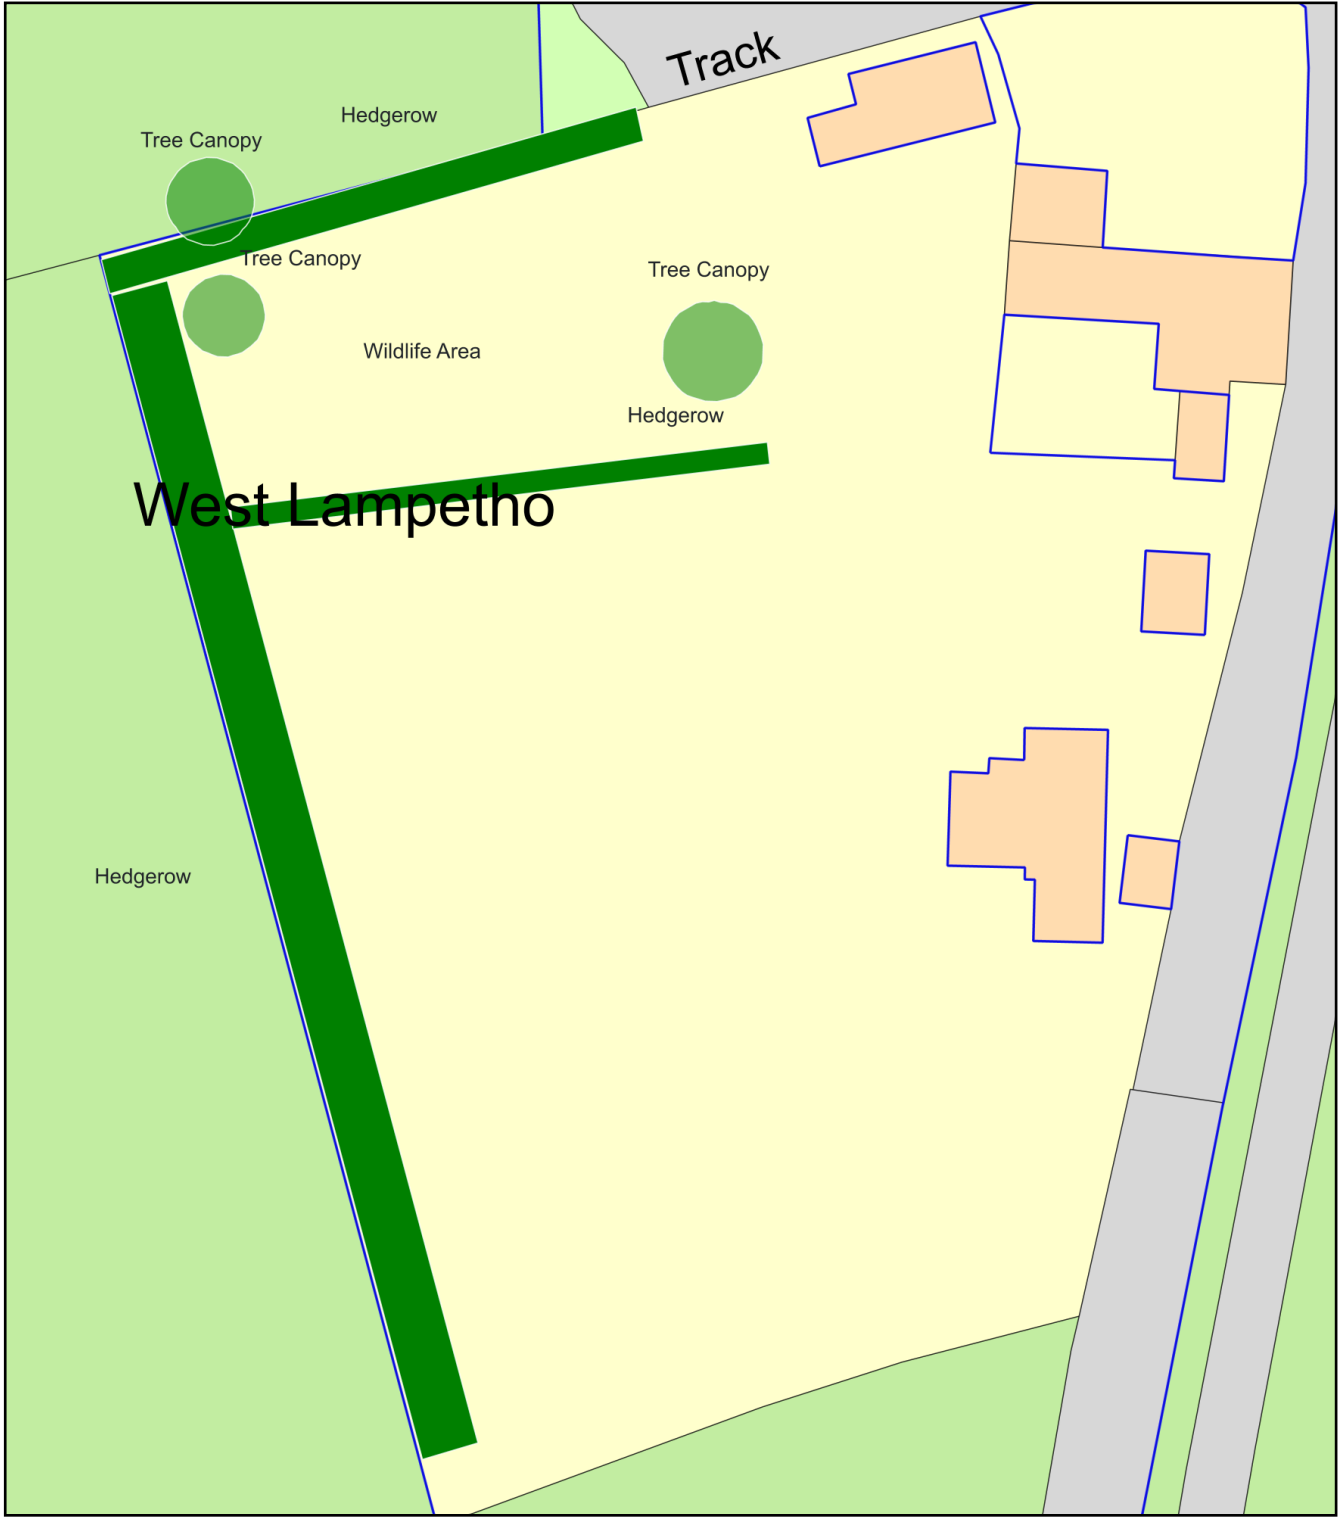

Block Plan Existing

Plan Produced for: Sioufi PV West Lampetho
Date Produced: 25 Jan 2024
Plan Reference Number: TQRQM24023105610202
Scale: 1:500 @ A4